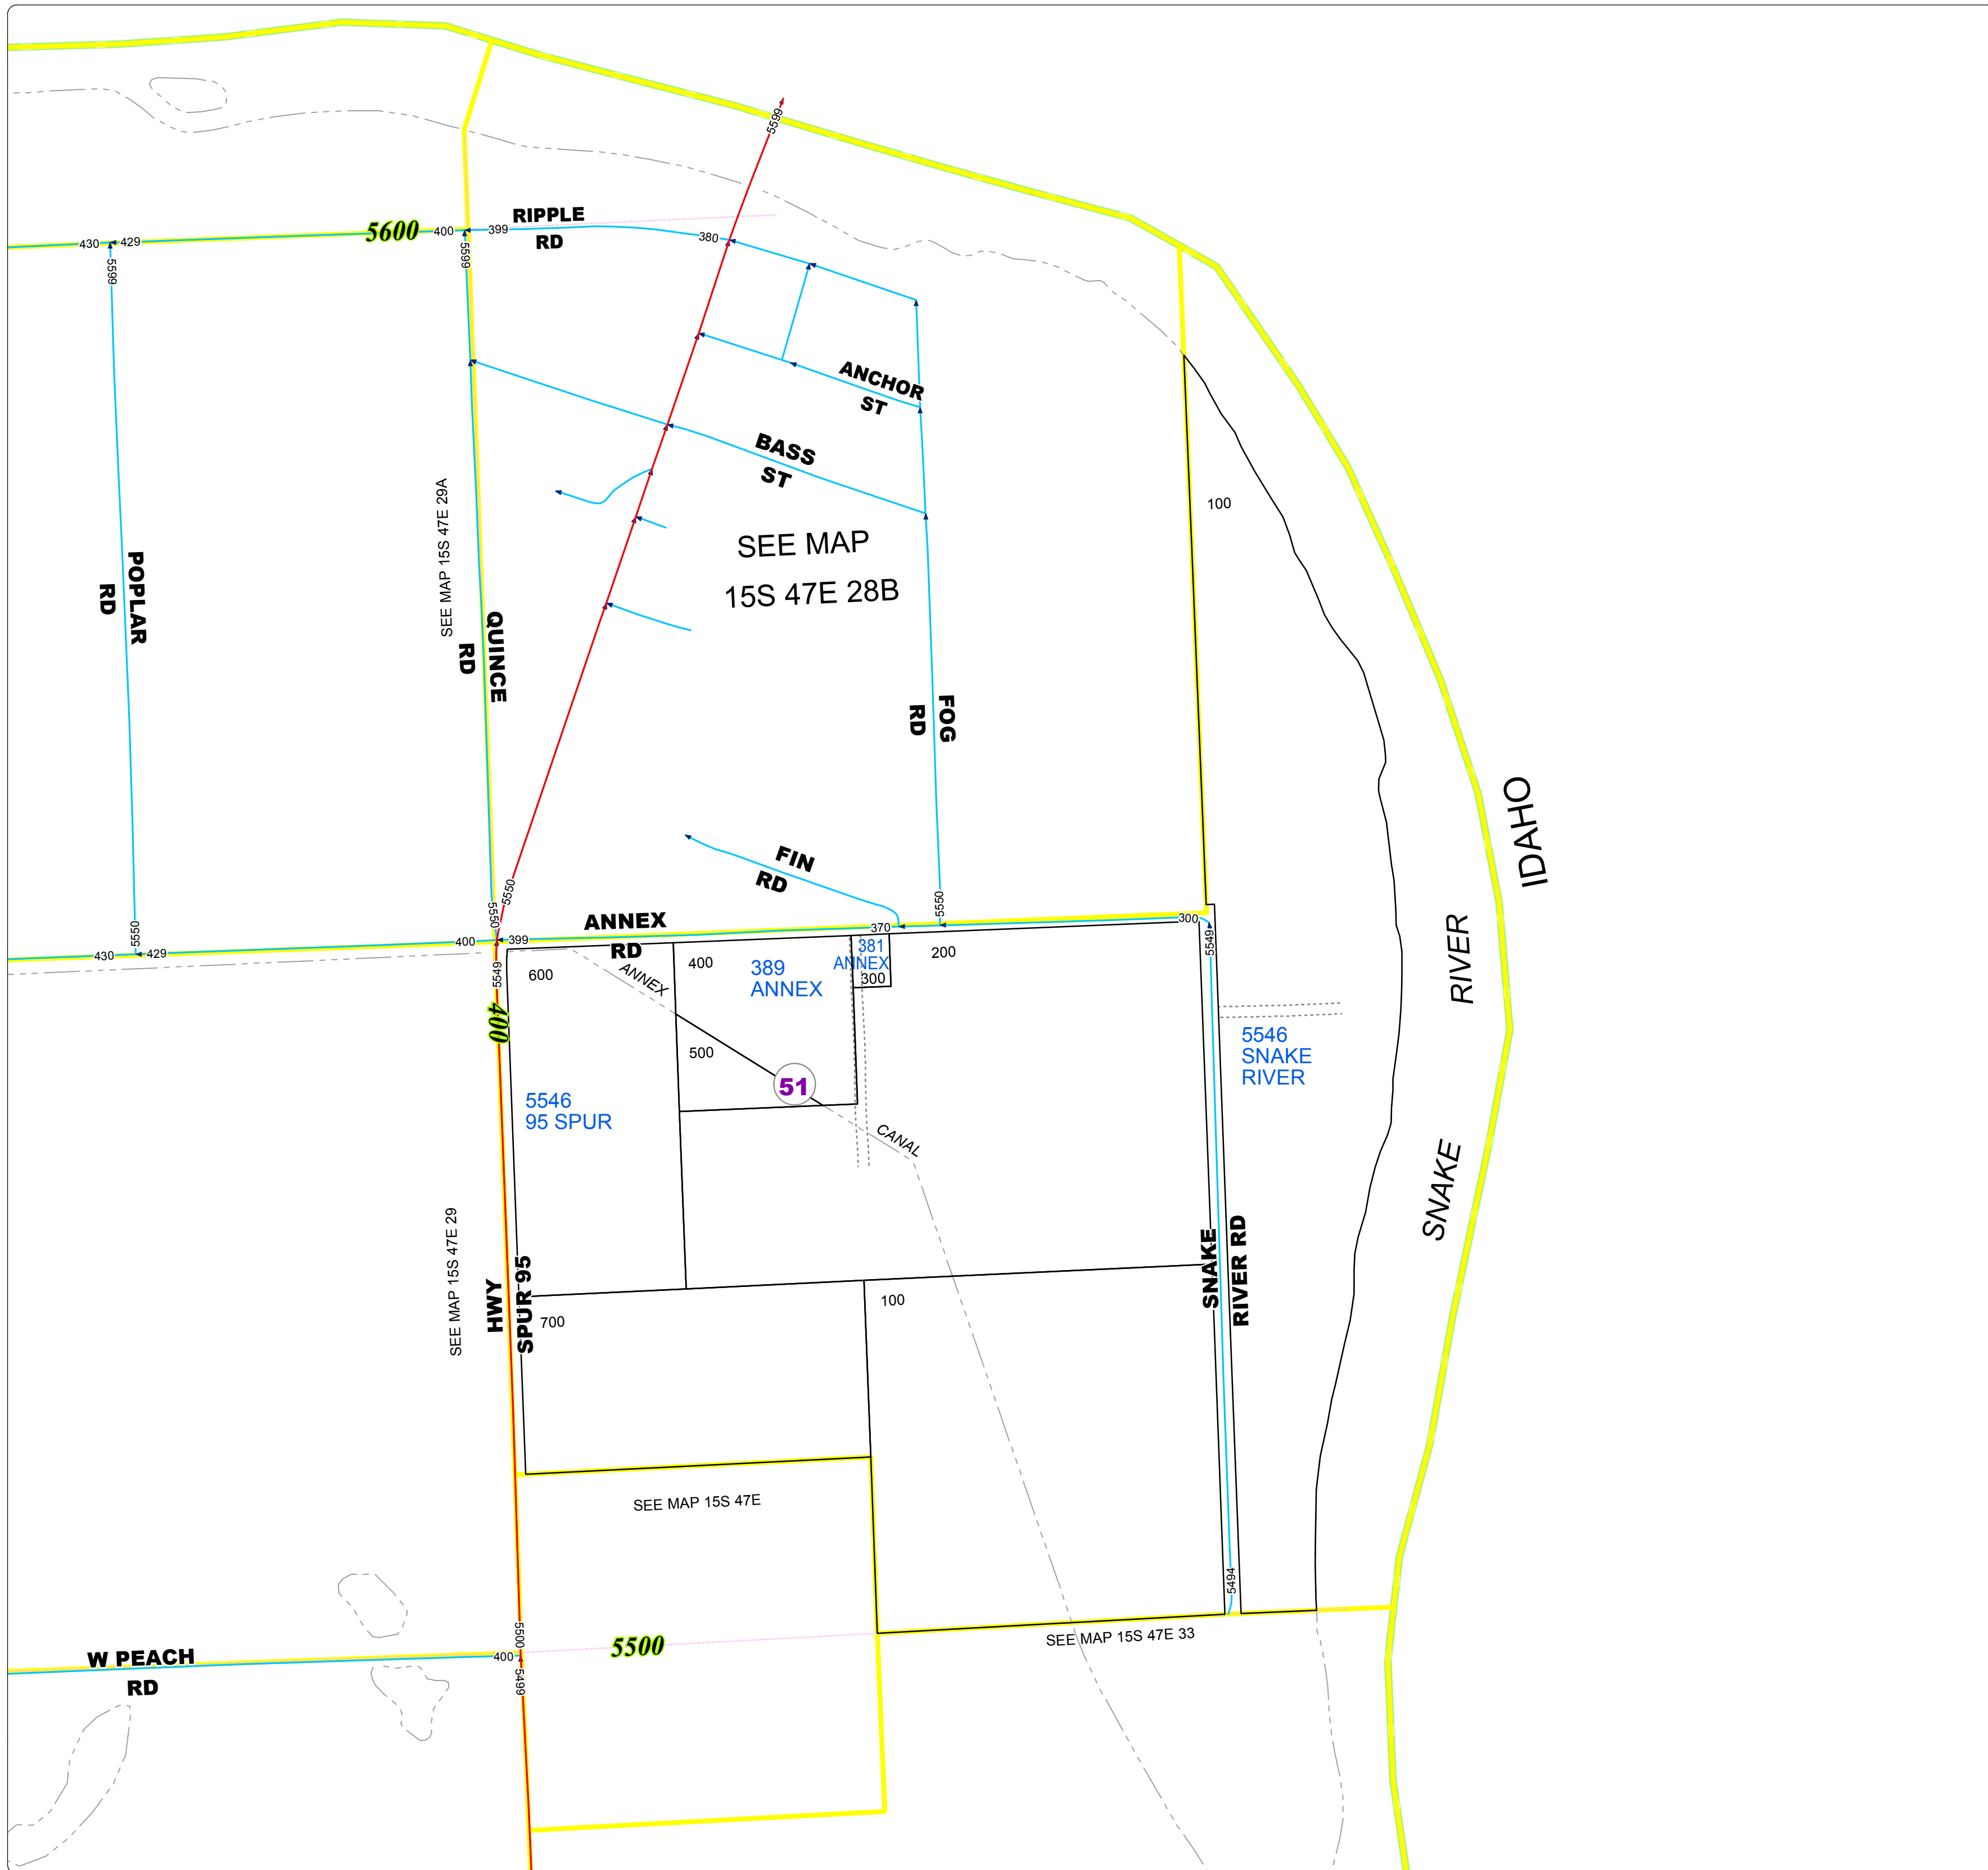

# Malheur County Address Map

- Legend**
- MapNumberBoundary
  - TAX CODE**
  - 51 - Annex-Ontario

**DISCLAIMER**  
 This information is not intended for use as an address locator and it should be noted that not all county address will be found. Parcels containing multiple addresses may only display a single address as recorded in the Assessor's database. This public information should be accepted and used by the recipient with the understanding that the data received from multiple sources was developed and collected for **assessment purpose only**.

GL2016

15S47E28