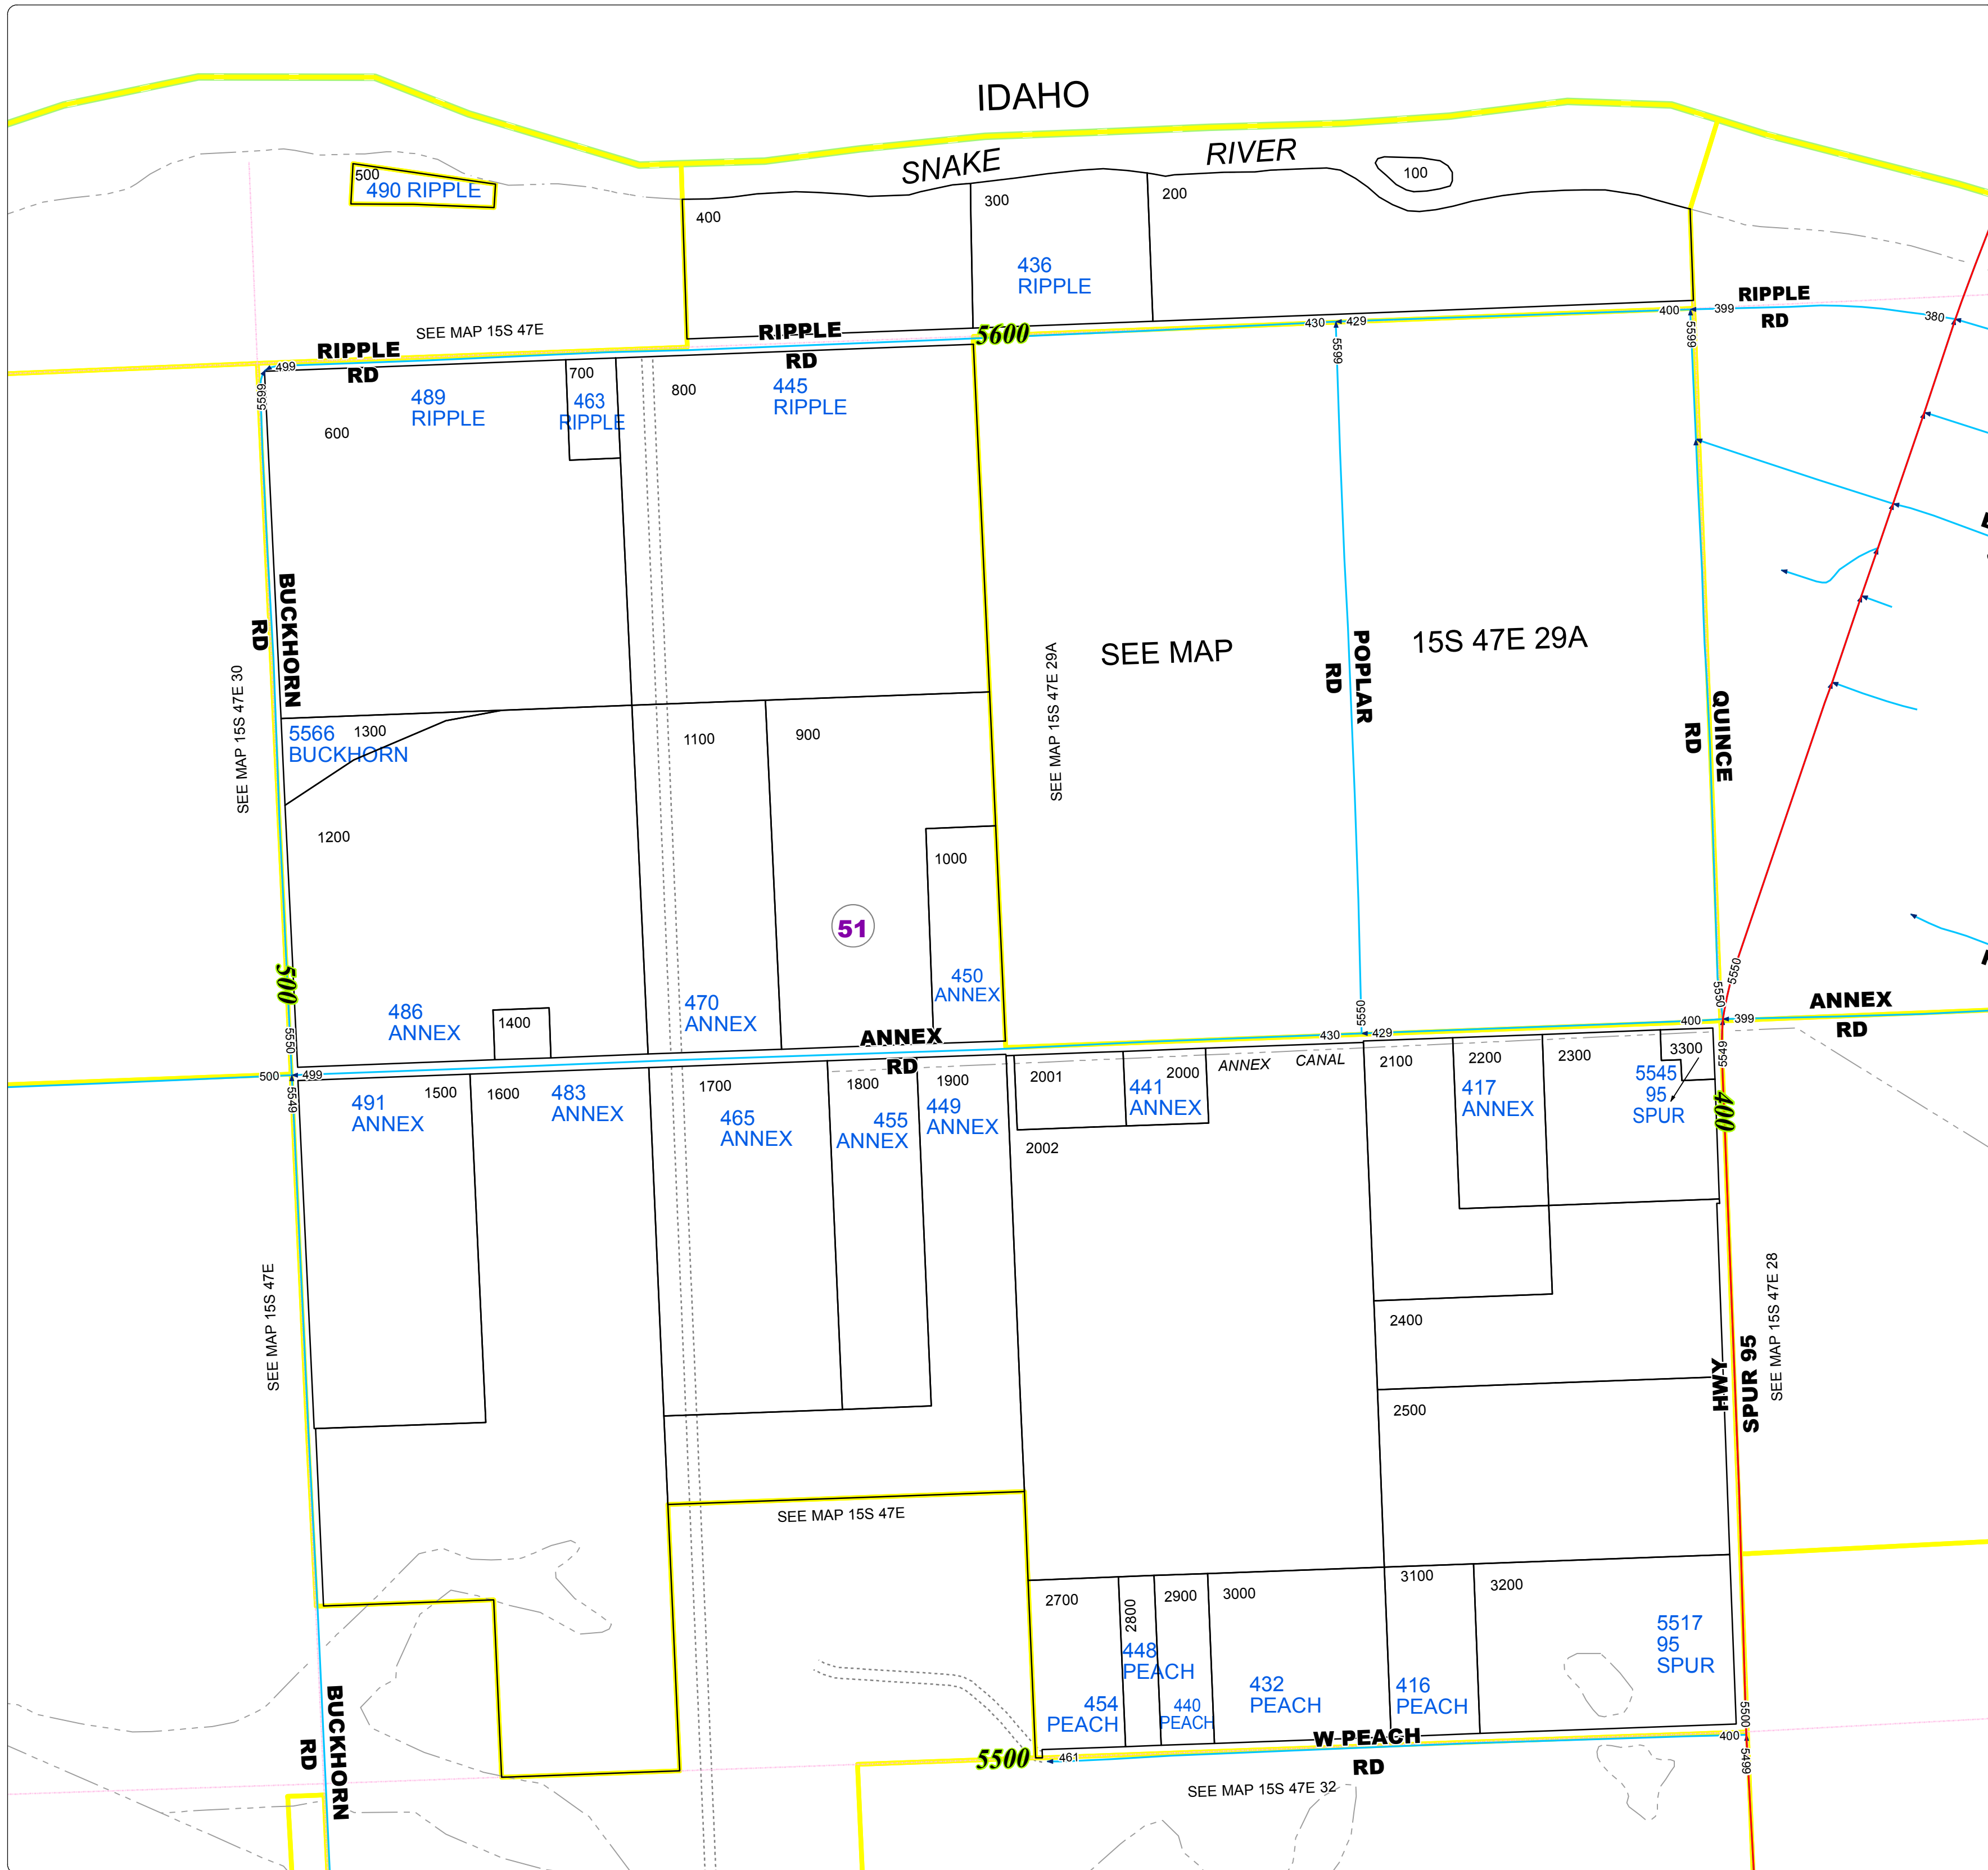

Malheur County  
Address Map

- Legend
- MapNumberBoundary
  - TAX CODE
  - 51 - Annex-Ontario

**DISCLAIMER**  
This information is not intended for use as an address locator and it should be noted that not all county address will be found. Parcels containing multiple addresses may only display a single address as recorded in the Assessor's database. This public information should be accepted and used by the recipient with the understanding that the data received from multiple sources was developed and collected for assessment purpose only.

GL2016

15S47E29