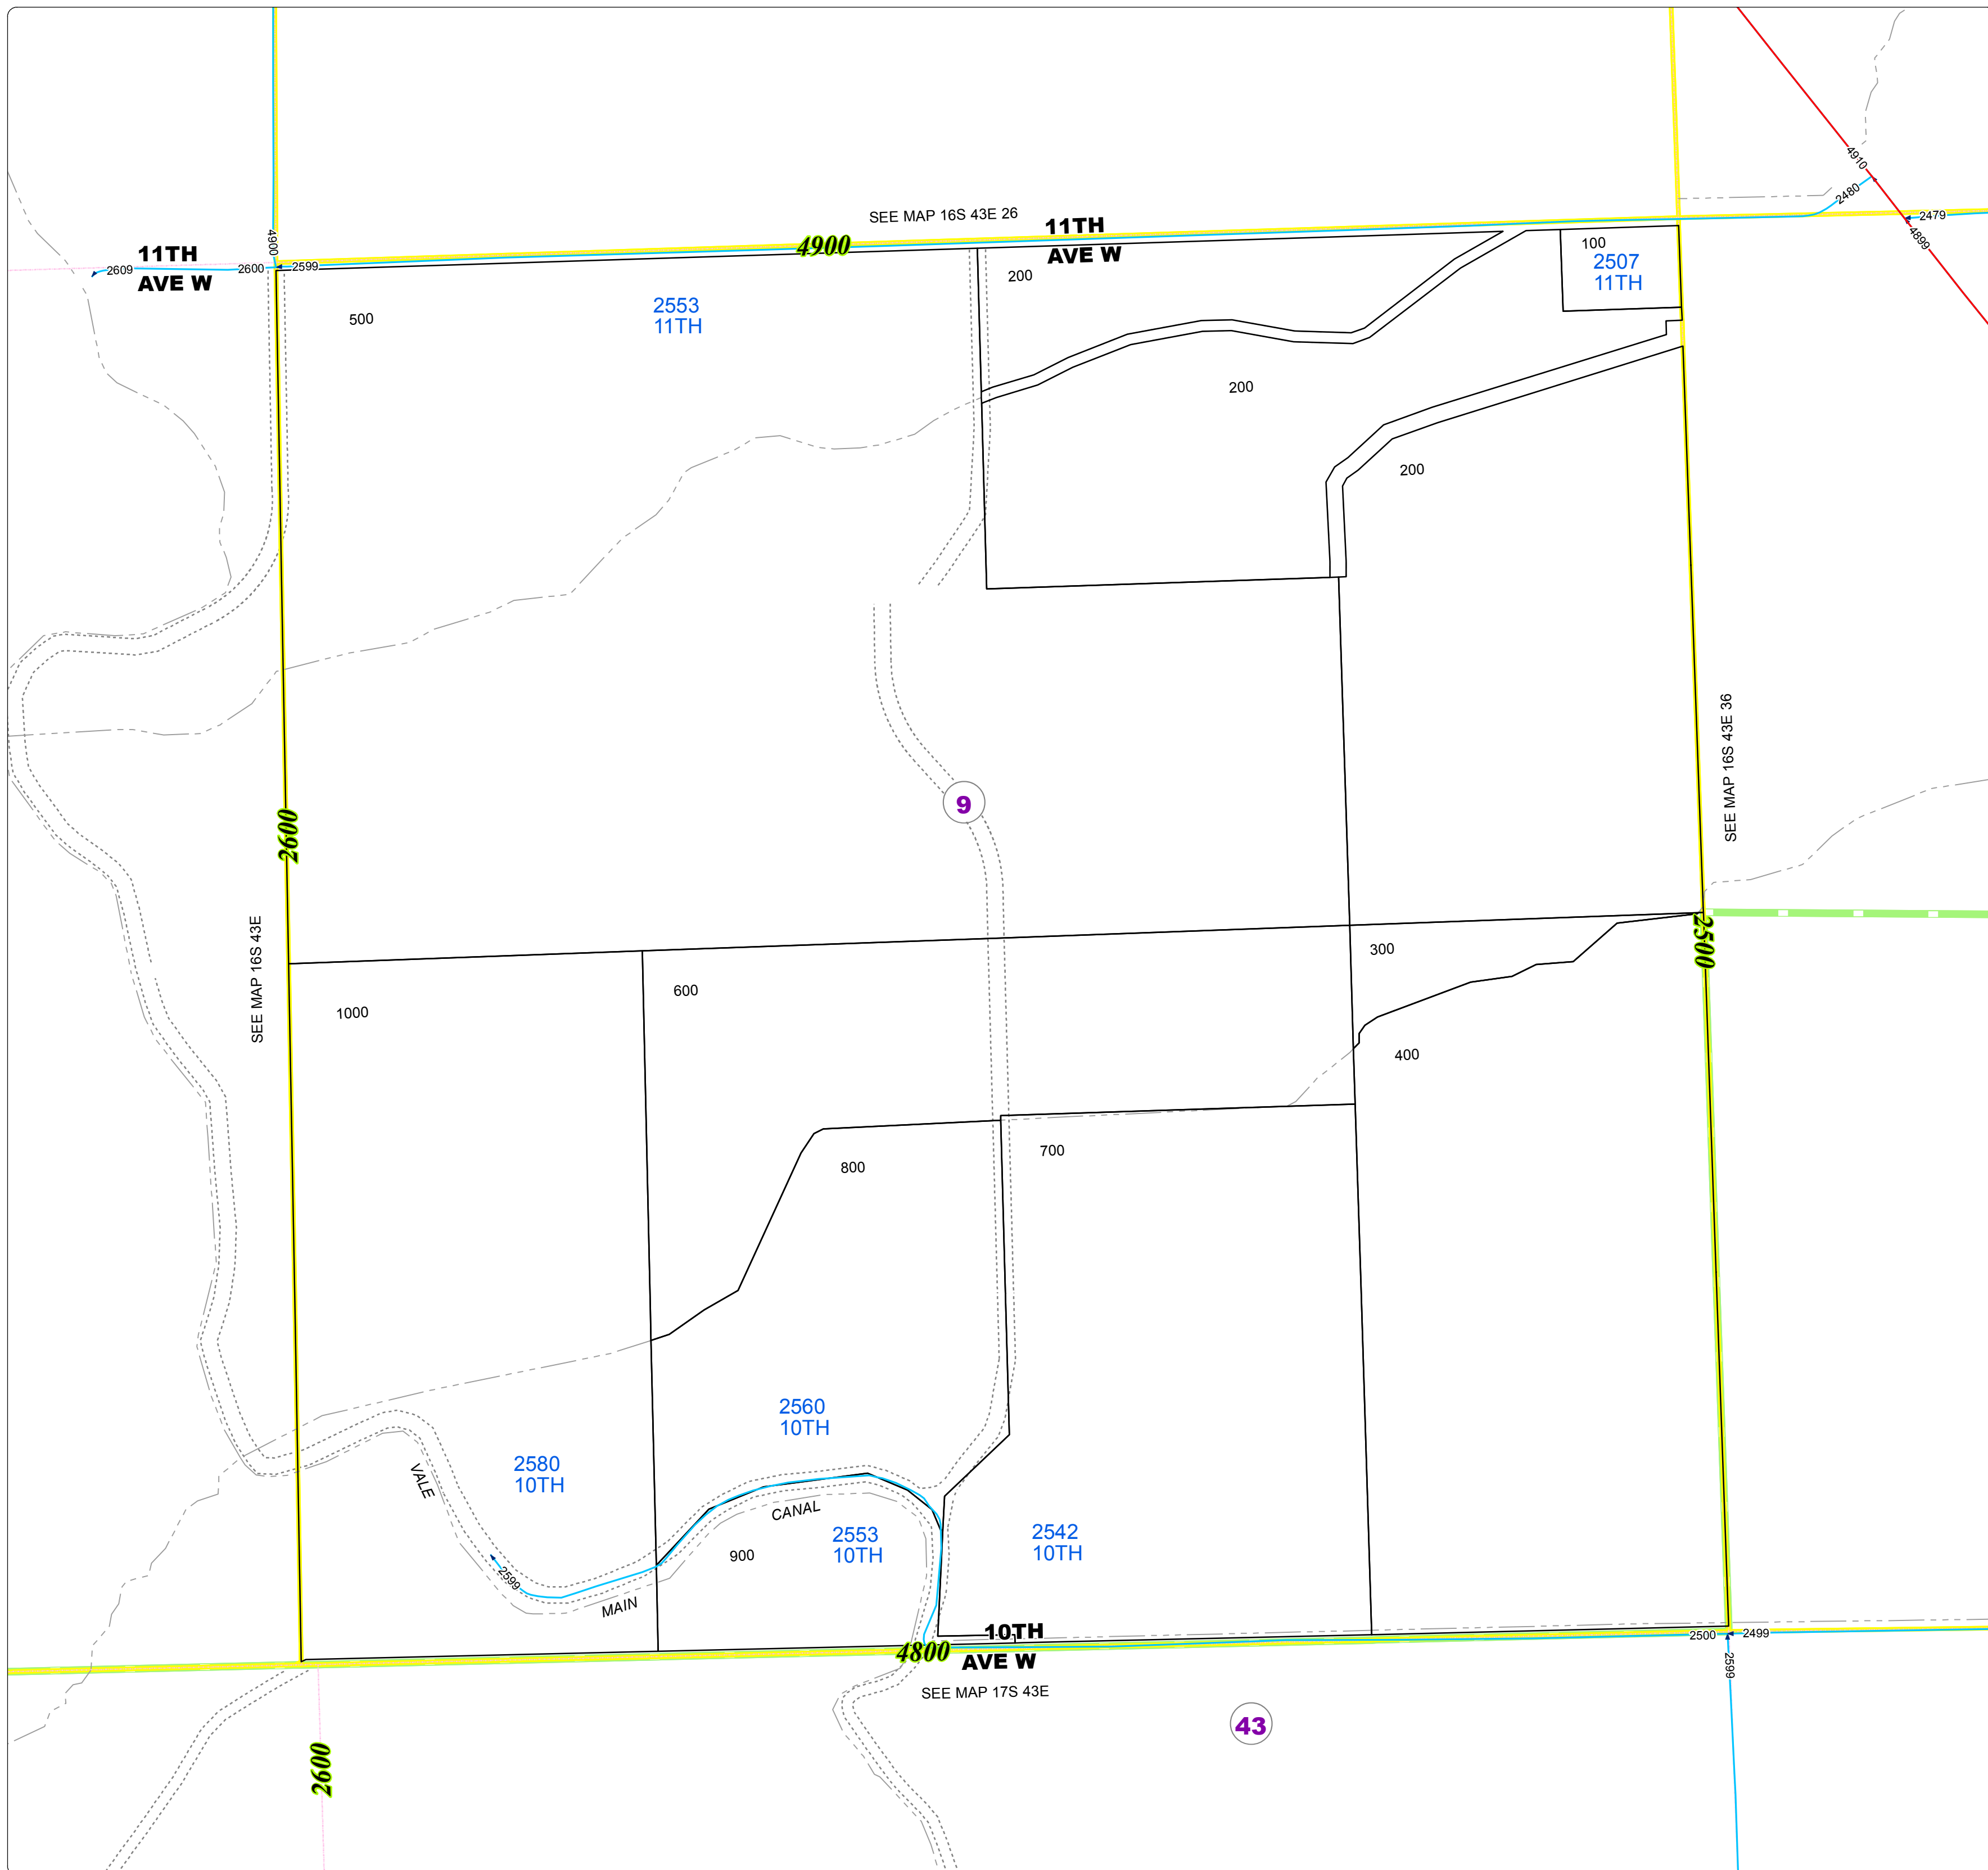

# Malheur County Address Map

- Legend**
- MapNumberBoundary
  - TAX CODE**
  - 43 - Vale Rural-Willowcreek
  - 9 - Jamieson / Brogan-Rural

**DISCLAIMER**  
 This information is not intended for use as an address locator and it should be noted that not all county address will be found. Parcels containing multiple addresses may only display a single address as recorded in the Assessor's database. This public information should be accepted and used by the recipient with the understanding that the data received from multiple sources was developed and collected for assessment purpose only.