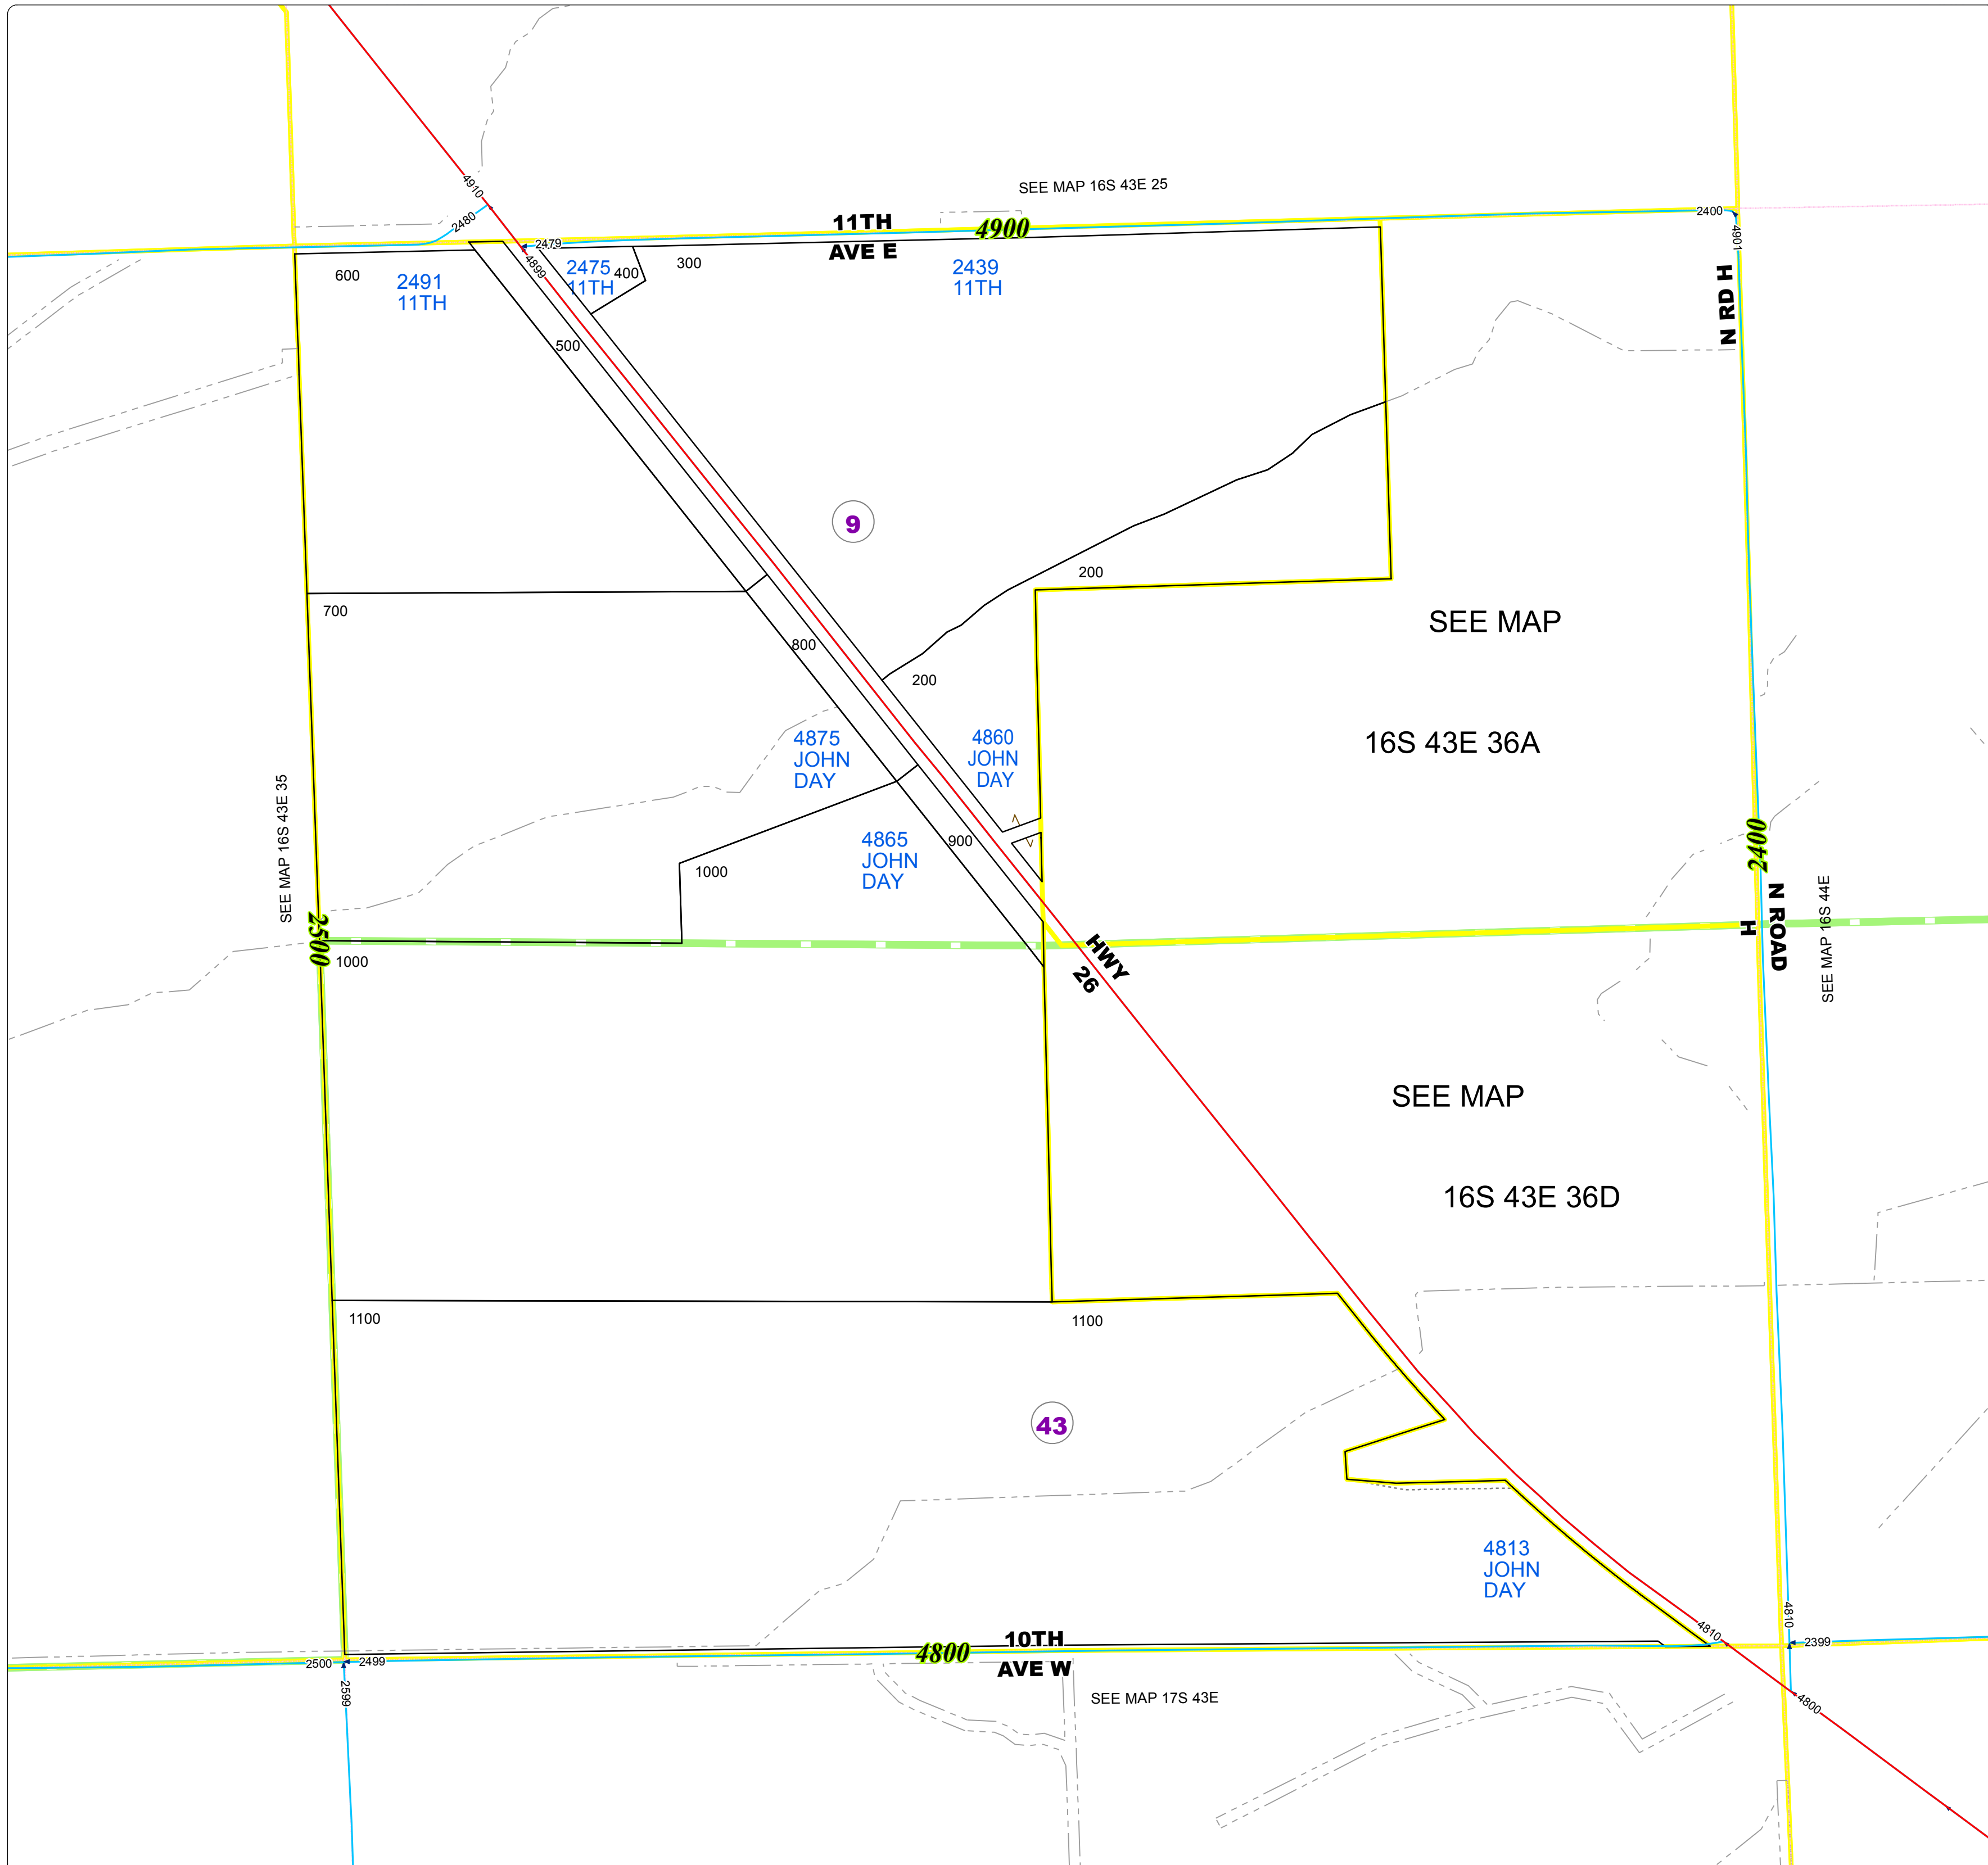

Malheur County  
Address Map

- Legend**
- MapNumberBoundary
  - TAX CODE**
  - 43 - Vale Rural-Willowcreek
  - 9 - Jamieson / Brogan-Rural

**DISCLAIMER**  
This information is not intended for use as an address locator and it should be noted that not all county address will be found. Parcels containing multiple addresses may only display a single address as recorded in the Assessor's database. This public information should be accepted and used by the recipient with the understanding that the data received from multiple sources was developed and collected for assessment purpose only.