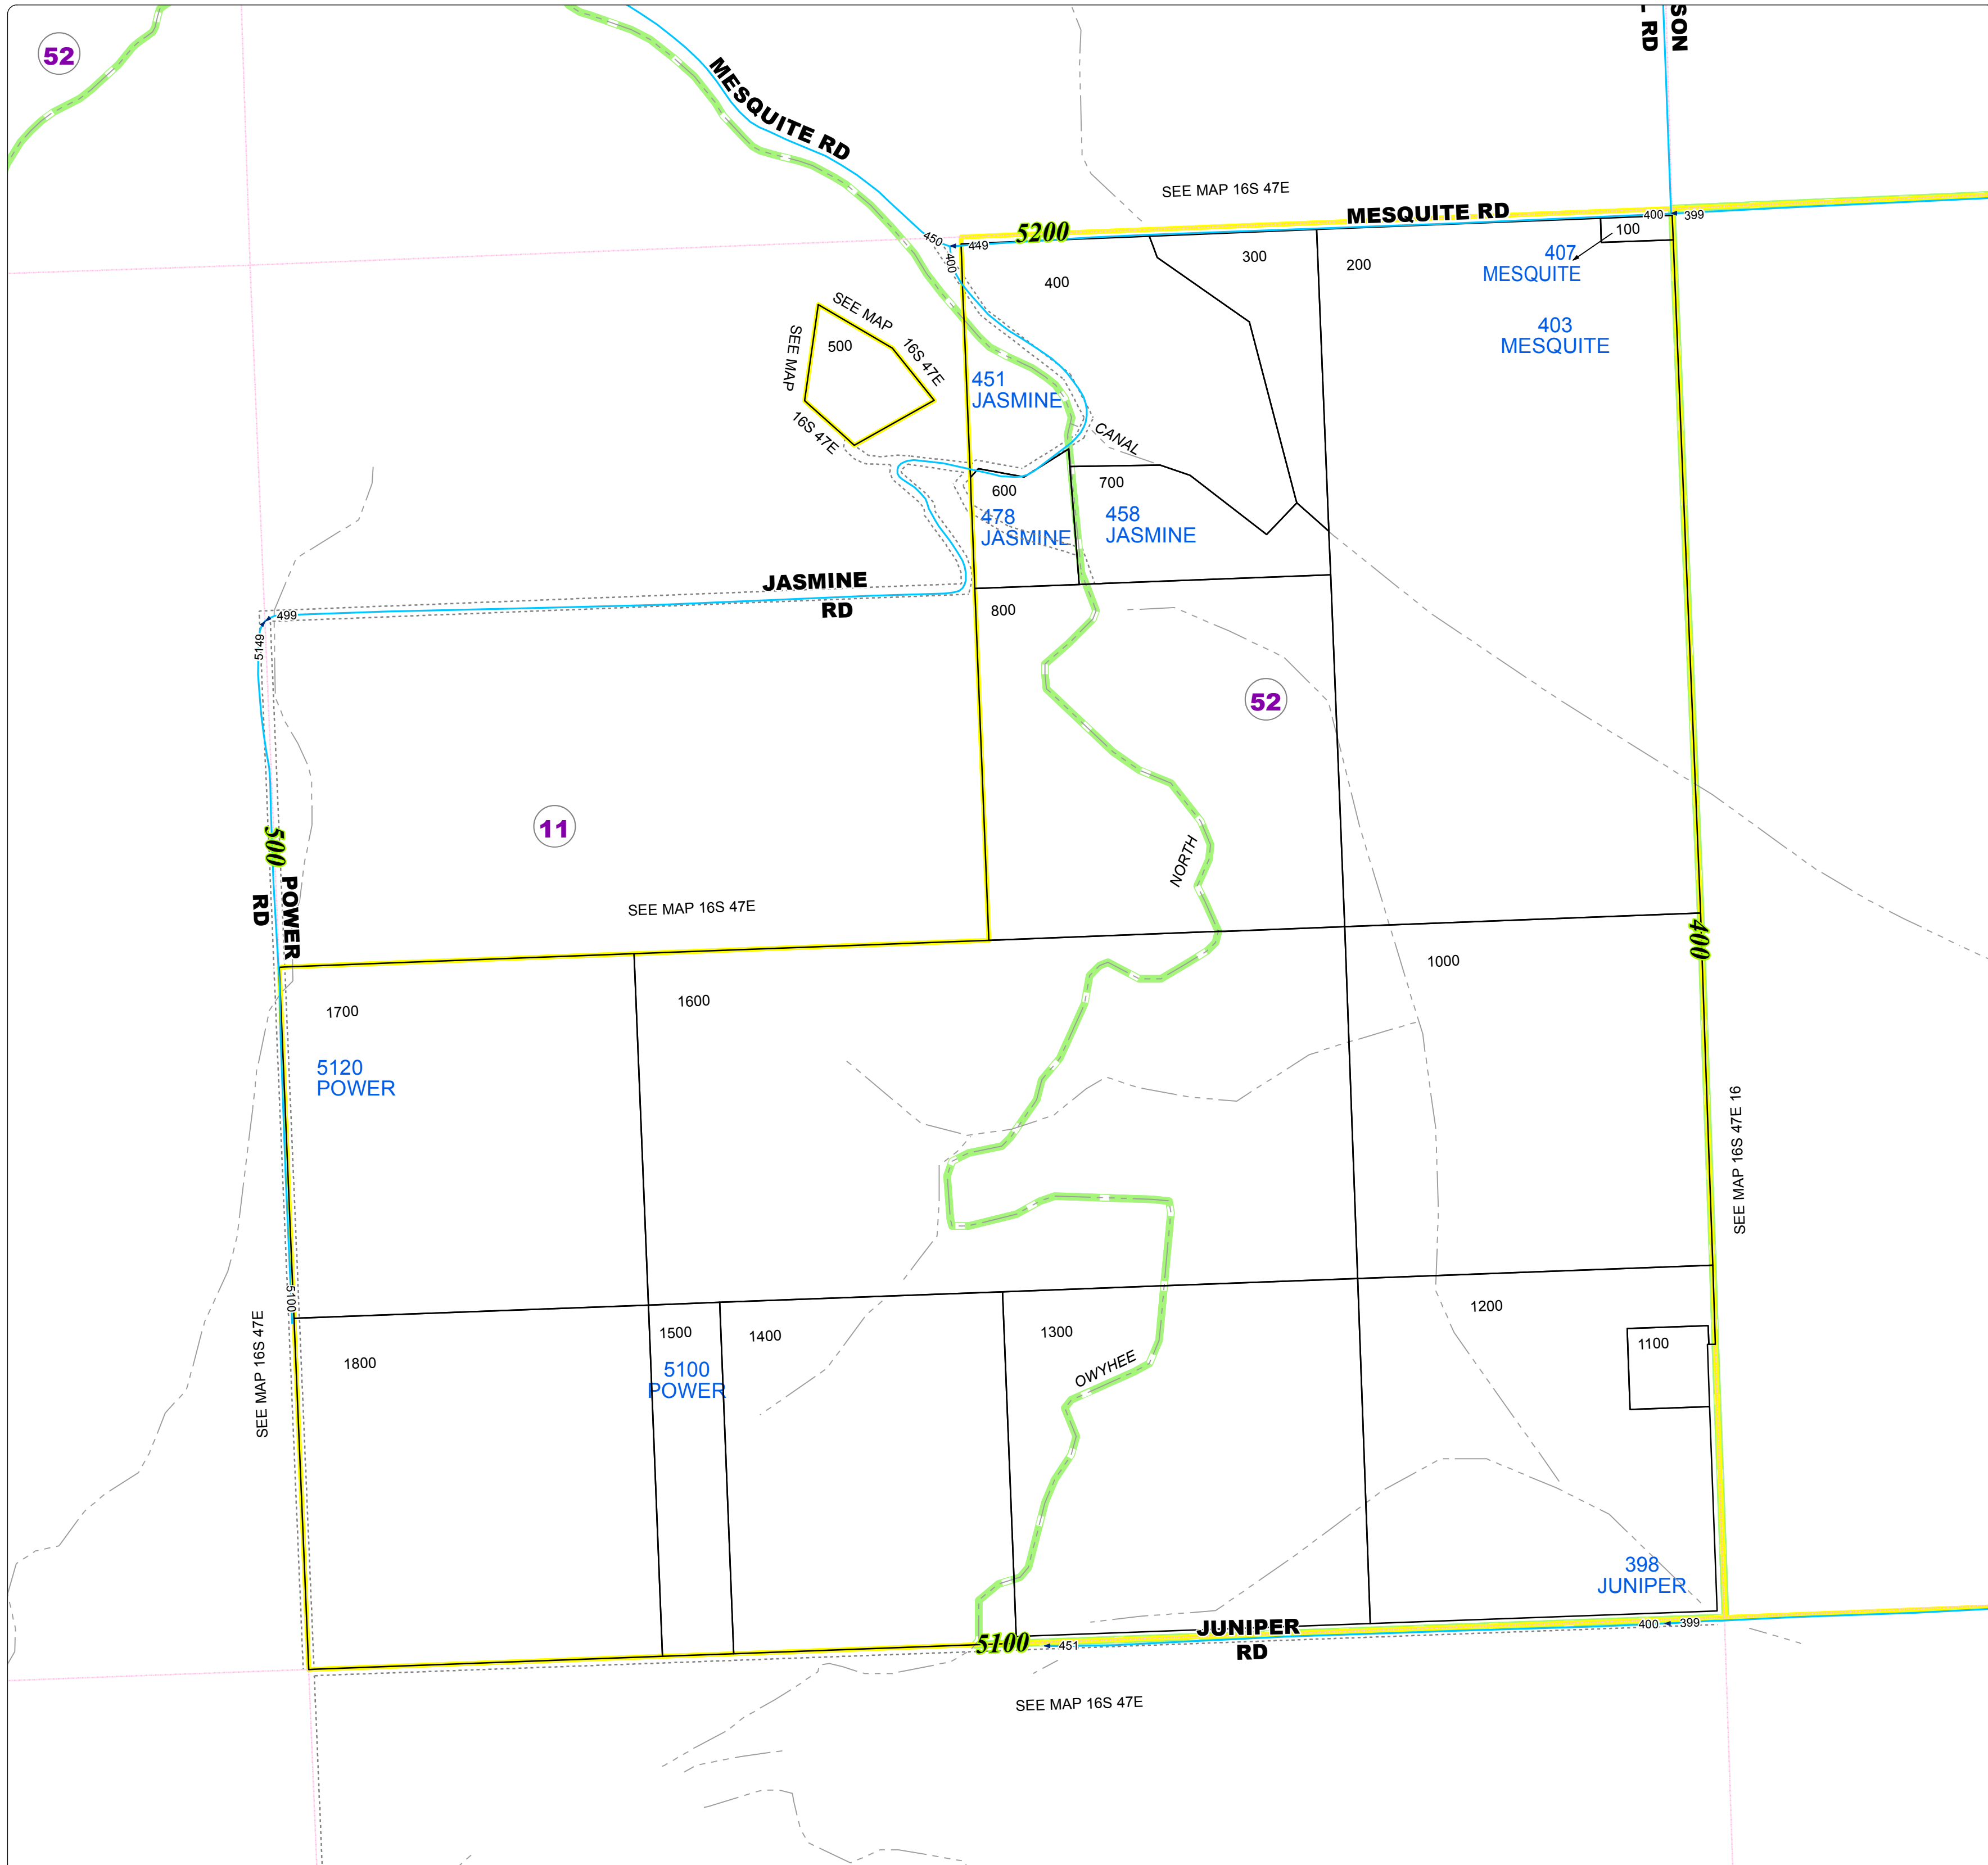

Malheur County Address Map

- Legend**
- MapNumberBoundary
 - TAX CODE**
 - 11 - Annex-Inside
 - 52 - Annex-Inside

DISCLAIMER
This information is not intended for use as an address locator and it should be noted that not all county address will be found. Parcels containing multiple addresses may only display a single address as recorded in the Assessor's database. This public information should be accepted and used by the recipient with the understanding that the data received from multiple sources was developed and collected for assessment purpose only.

GL2016

16S47E17