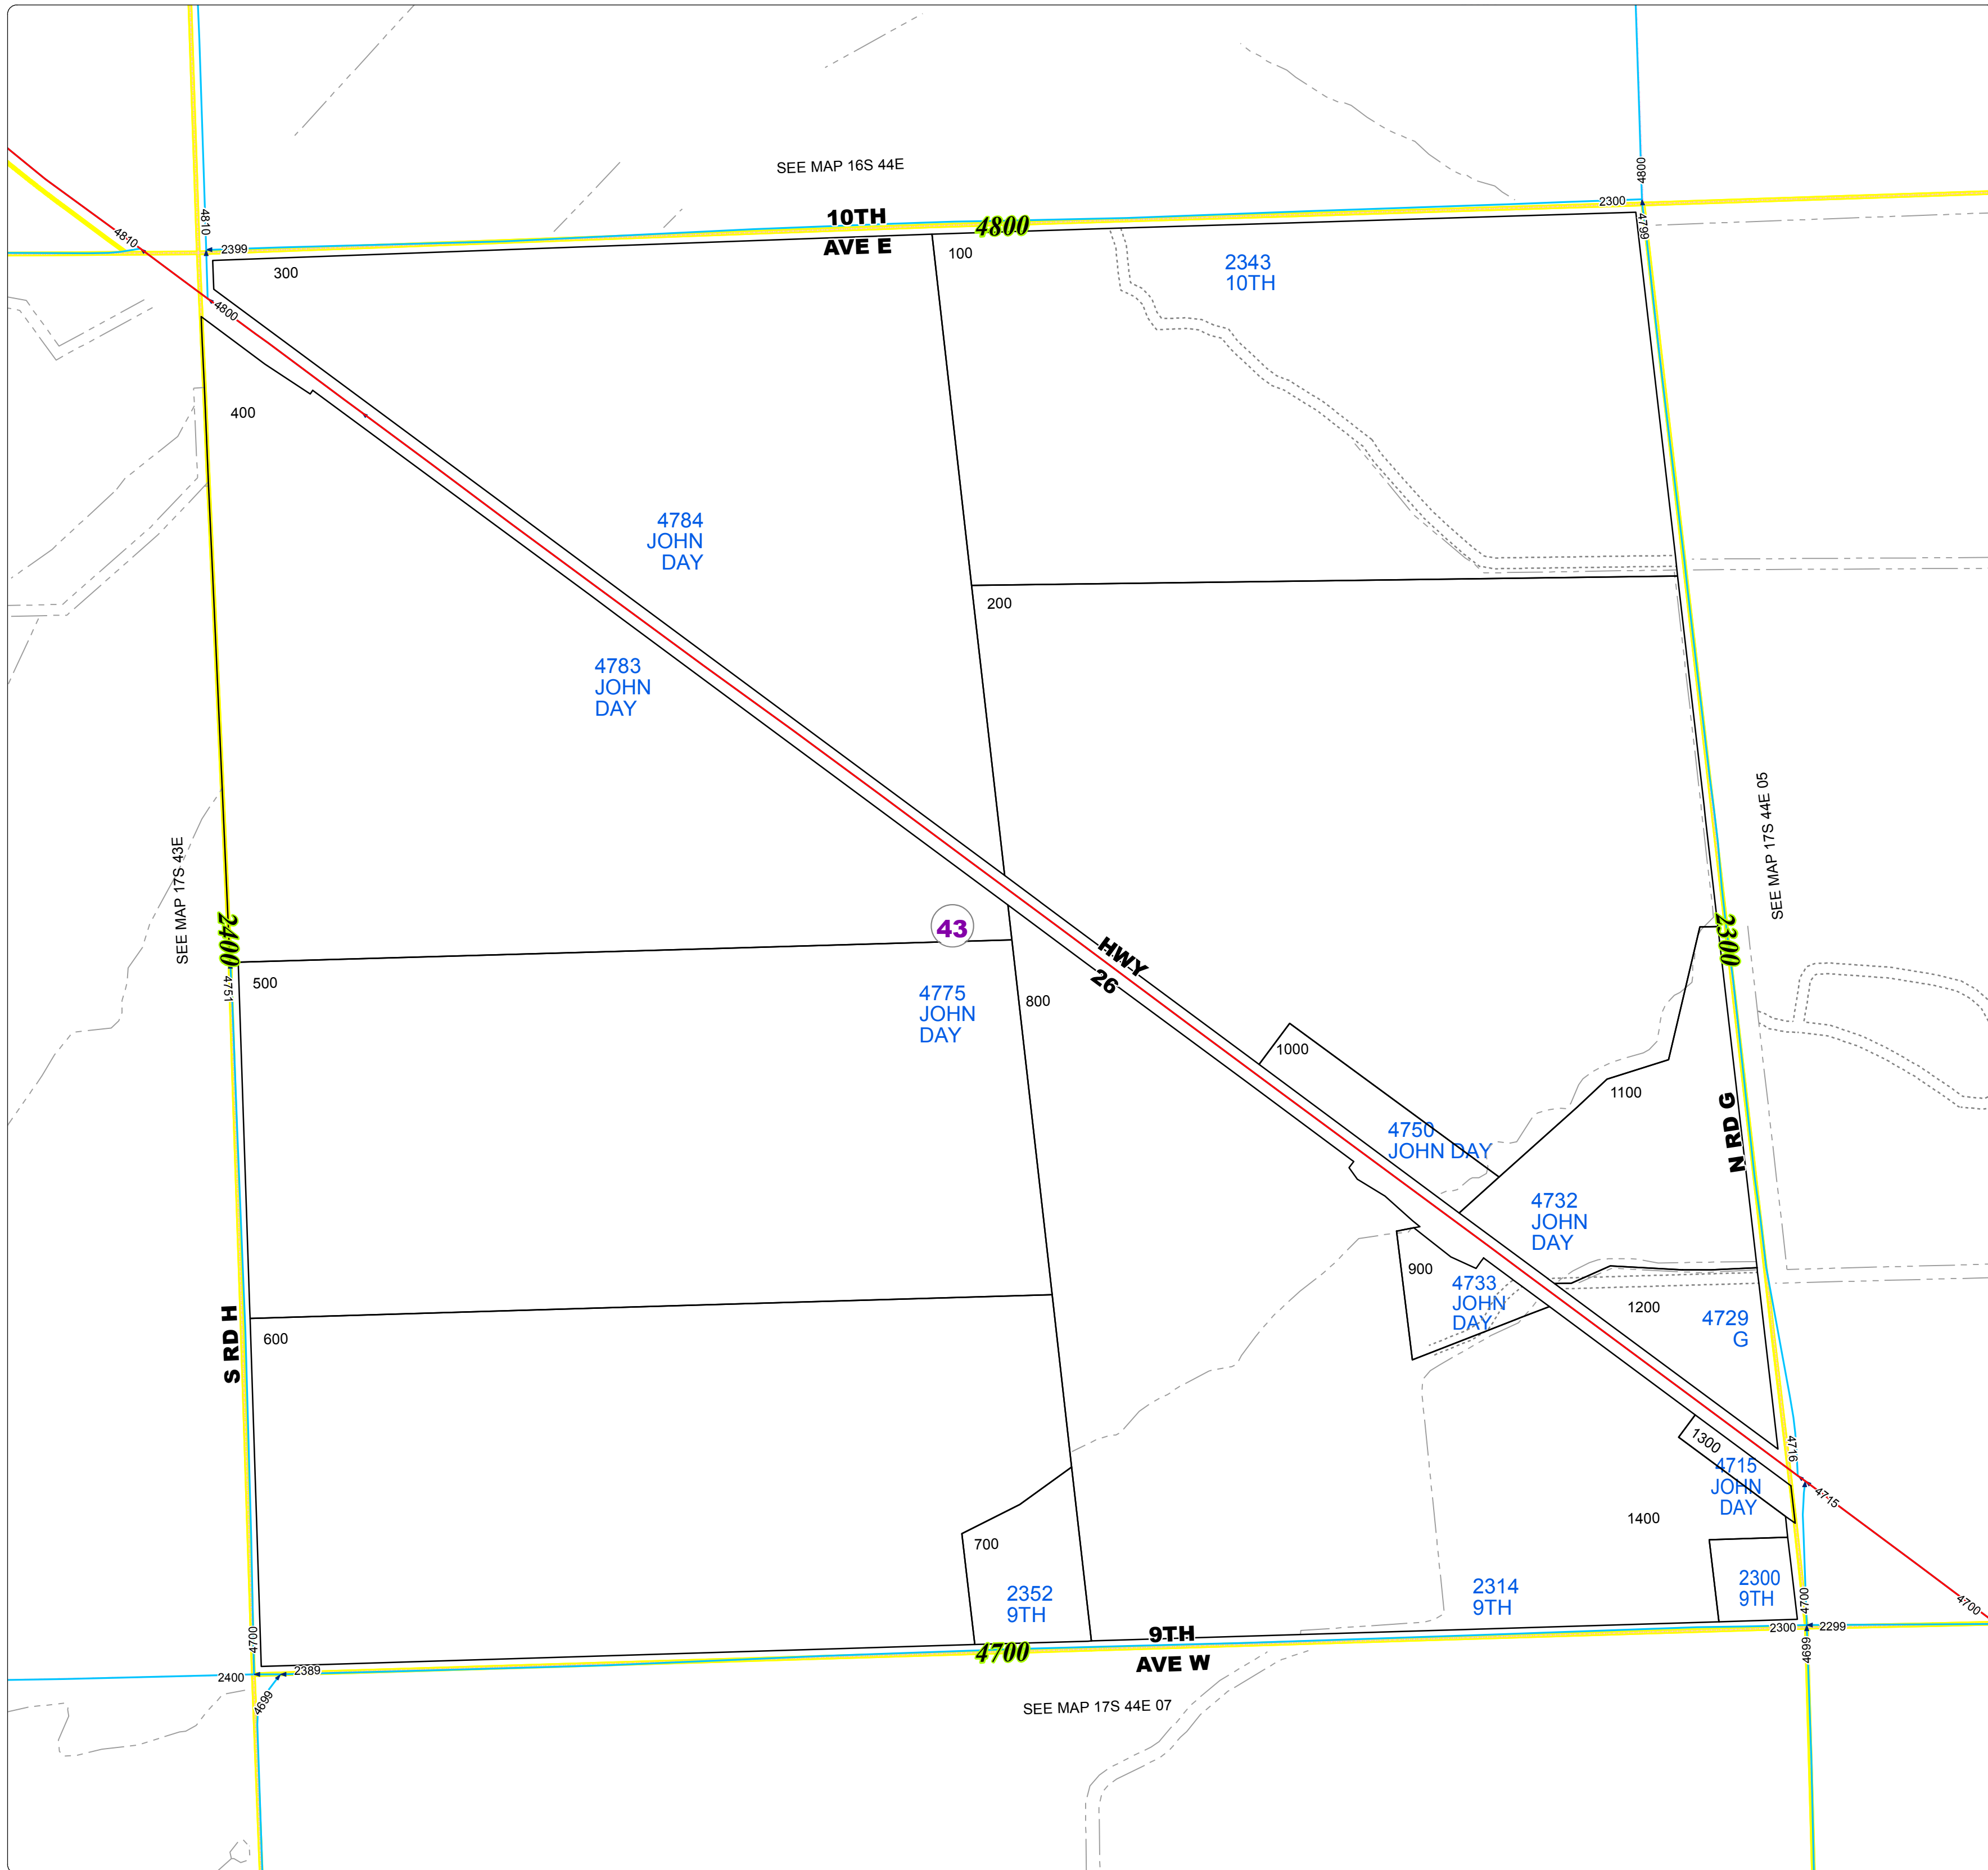

Malheur County Address Map

- Legend**
-  MapNumberBoundary
 - TAX CODE AREA**
 -  43 - Vale Rural-Willowcreek

DISCLAIMER
This information is not intended for use as an address locator and it should be noted that not all county address will be found. Parcels containing multiple addresses may only display a single address as recorded in the Assessor's database. This public information should be accepted and used by the recipient with the understanding that the data received from multiple sources was developed and collected for assessment purpose only.

GL2016

17S44E06