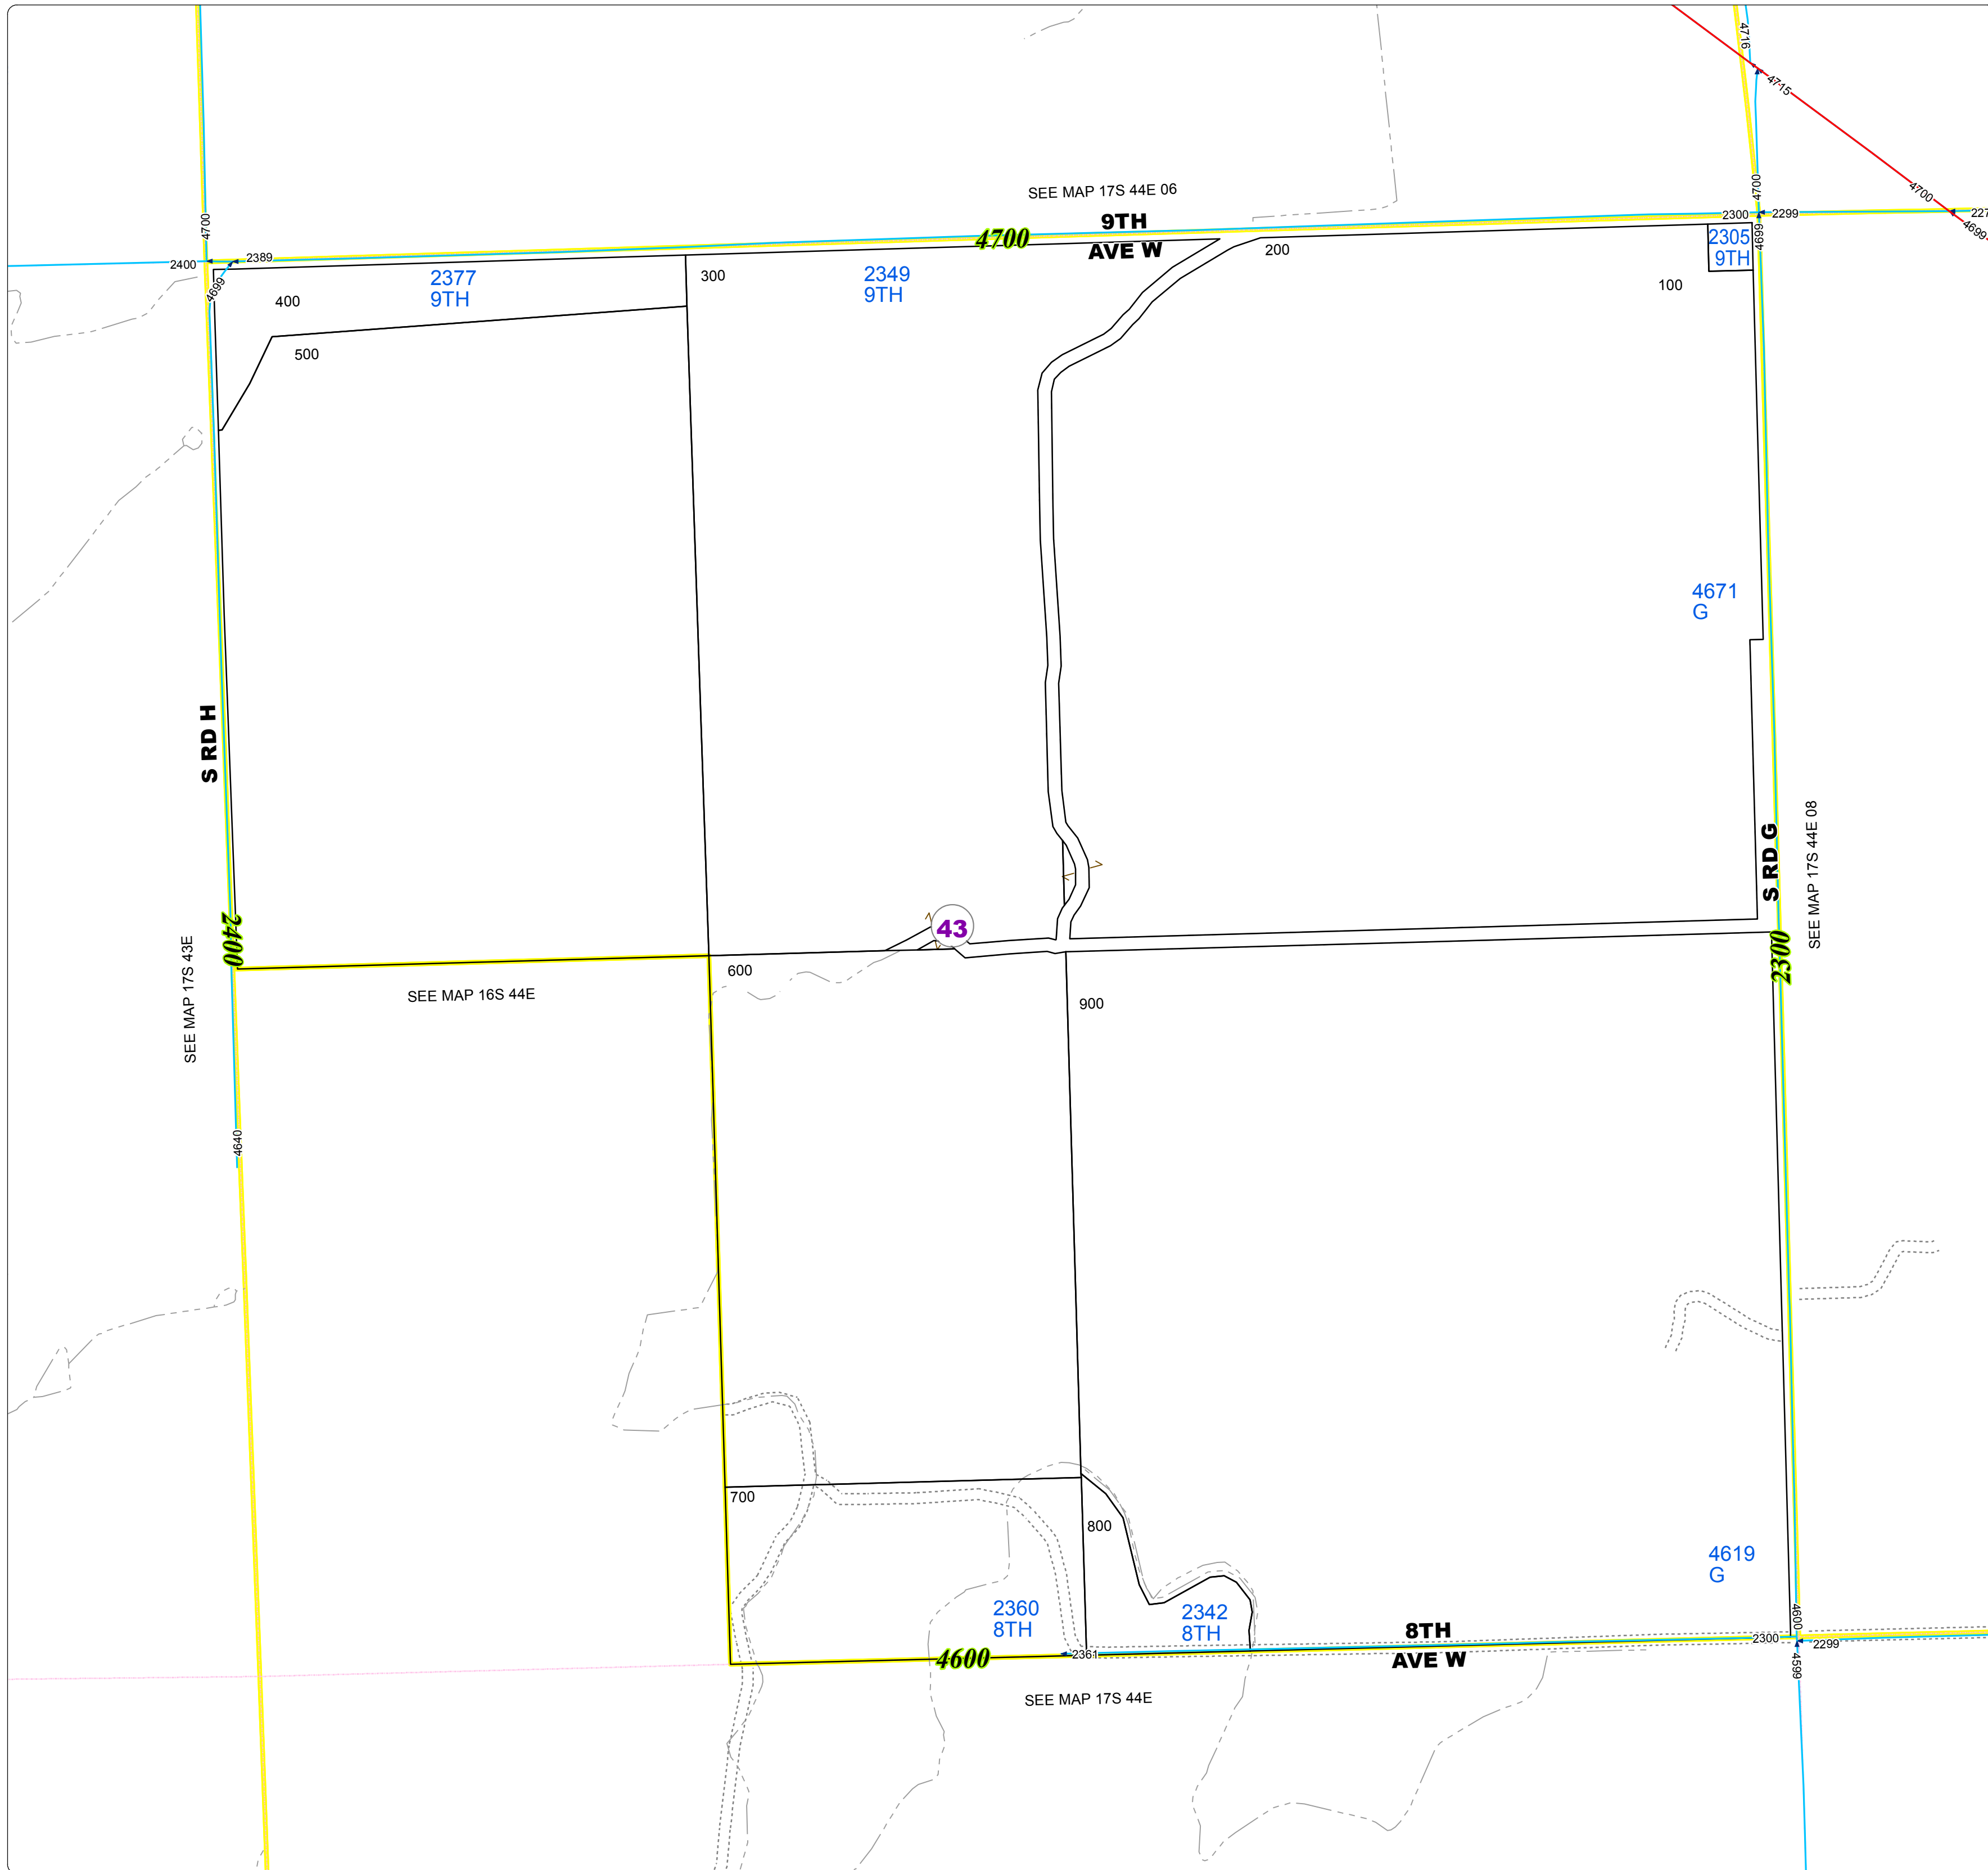

# Malheur County Address Map

- Legend**
- MapNumberBoundary
  - TAX CODE AREA
  - 43 - Vale Rural-Willowcreek

**DISCLAIMER**  
This information is not intended for use as an address locator and it should be noted that not all county address will be found. Parcels containing multiple addresses may only display a single address as recorded in the Assessor's database. This public information should be accepted and used by the recipient with the understanding that the data received from multiple sources was developed and collected for assessment purpose only.