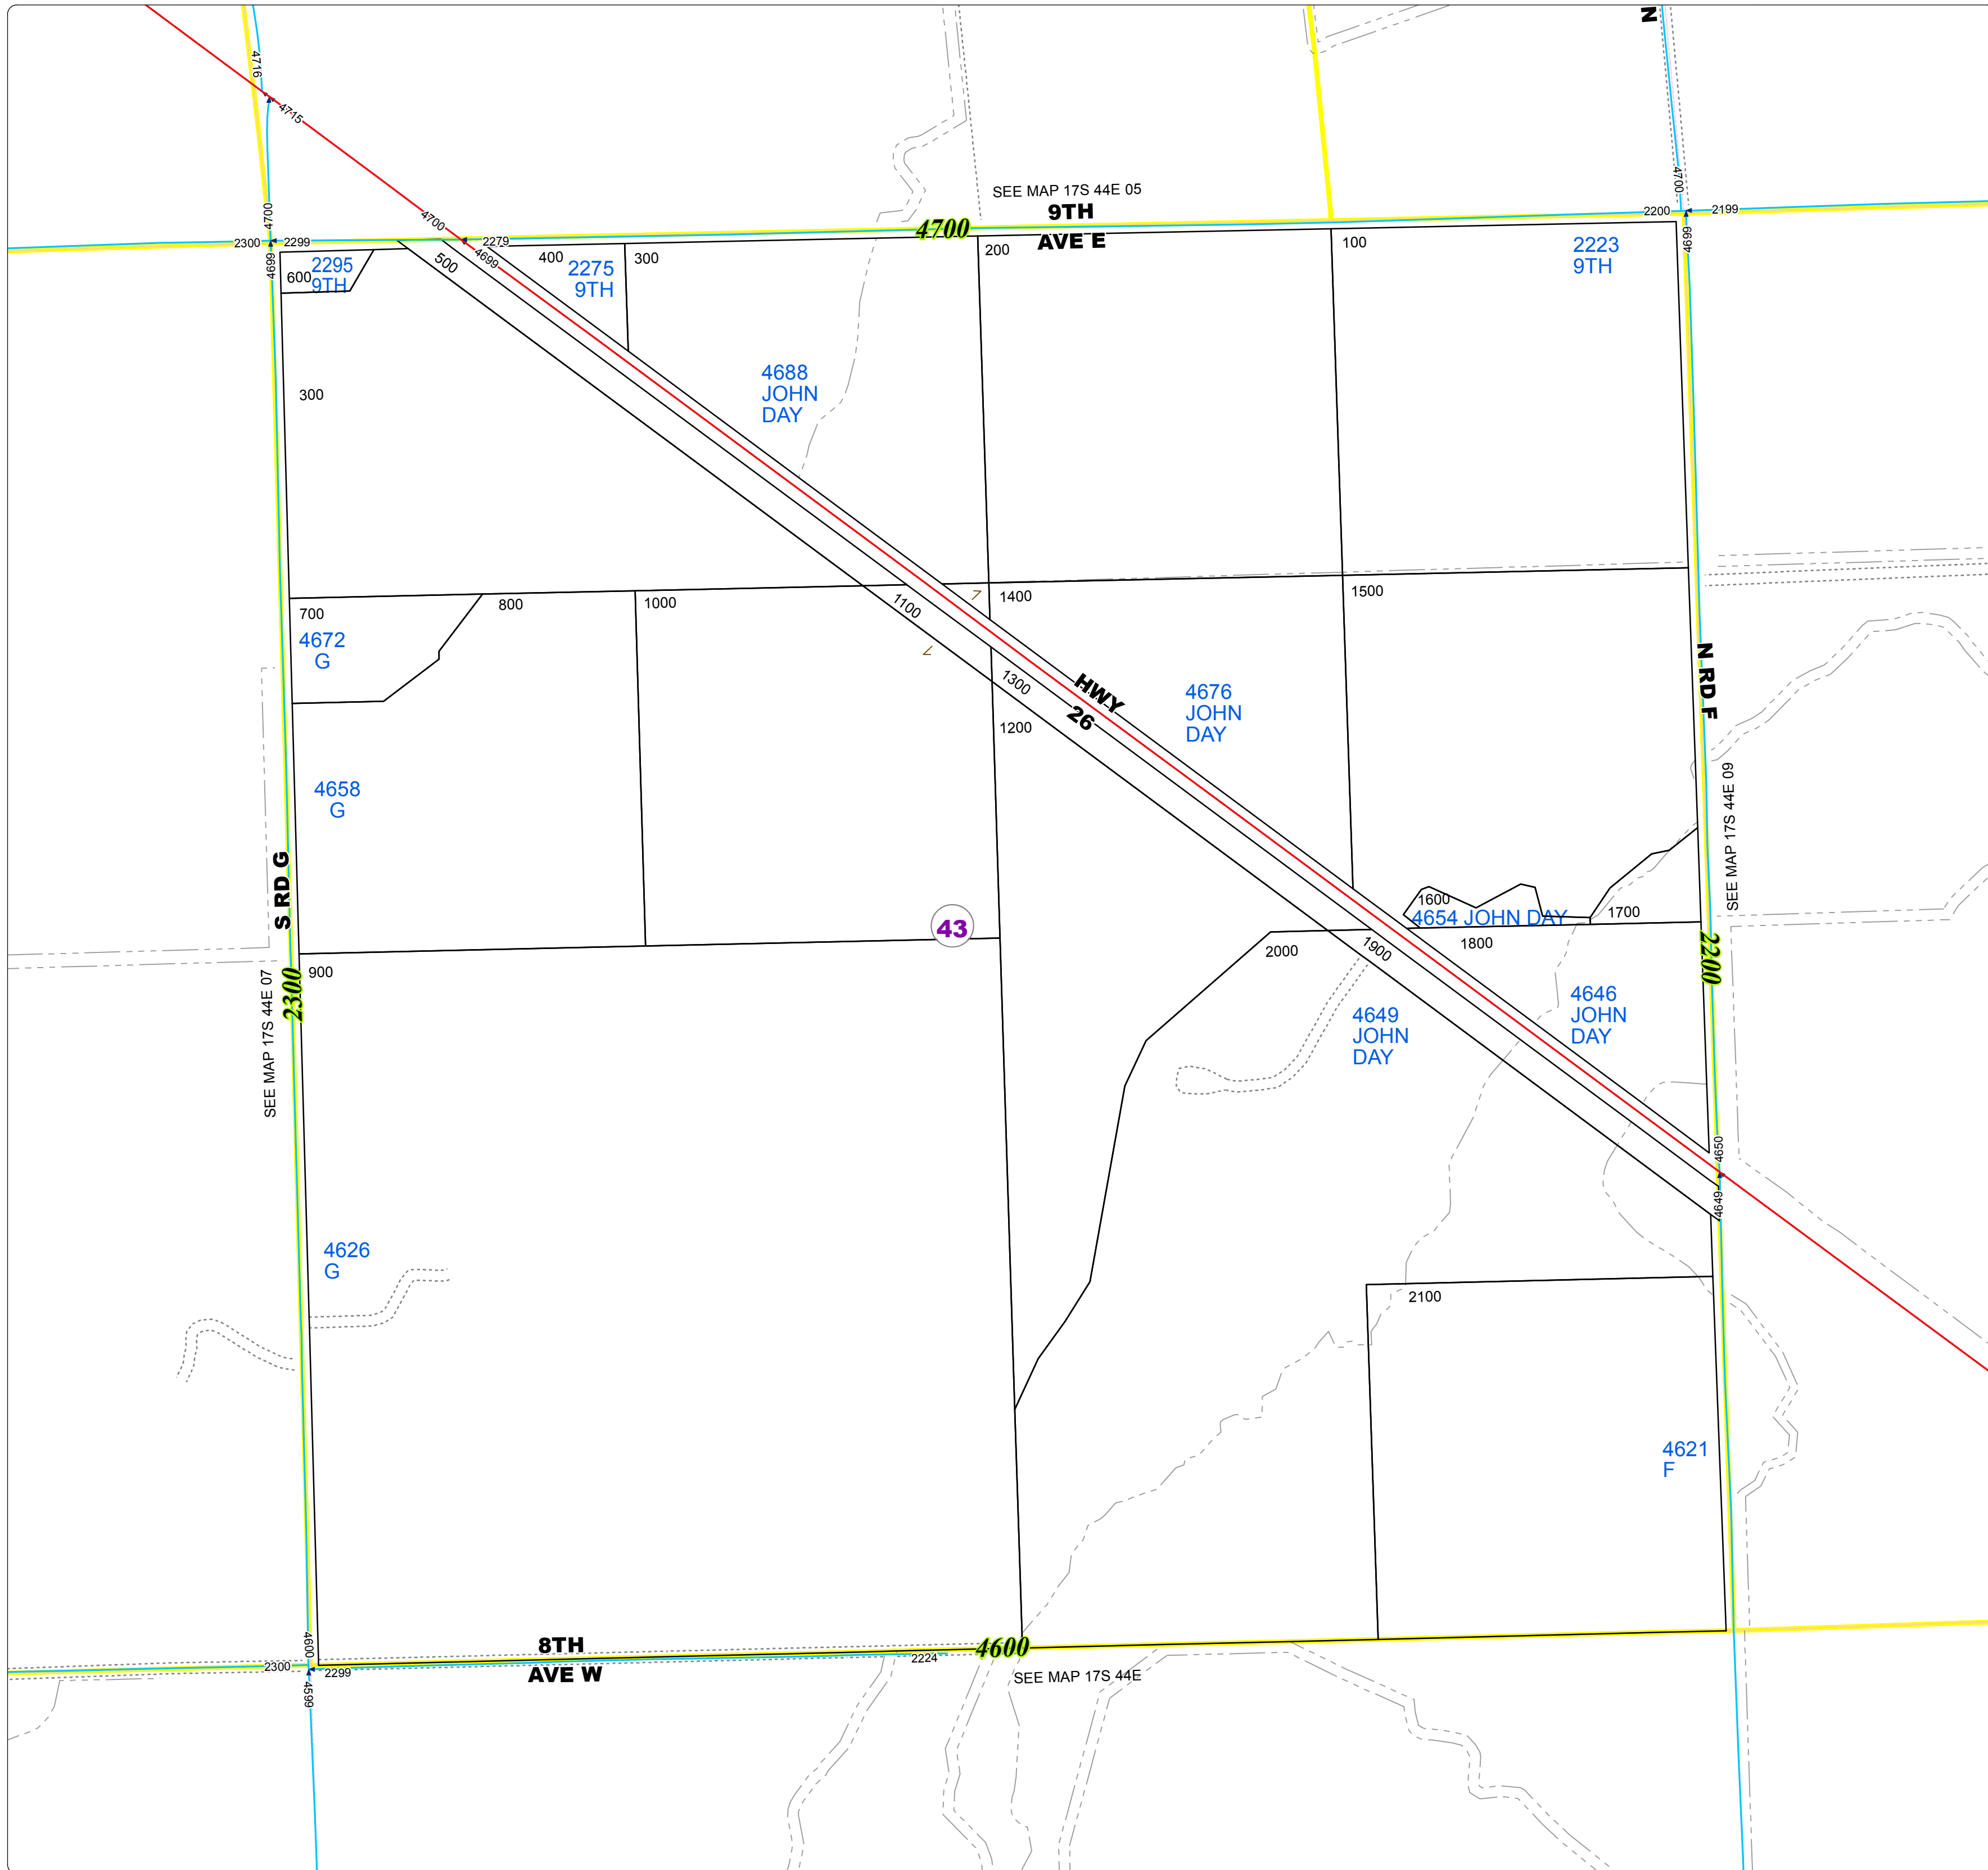

Malheur County Address Map

- Legend**
- MapNumberBoundary
 - TAX CODE AREA
 - 43 - Vale Rural-Willowcreek

DISCLAIMER
This information is not intended for use as an address locator and it should be noted that not all county address will be found. Parcels containing multiple addresses may only display a single address as recorded in the Assessor's database. This public information should be accepted and used by the recipient with the understanding that the data received from multiple sources was developed and collected for assessment purpose only.