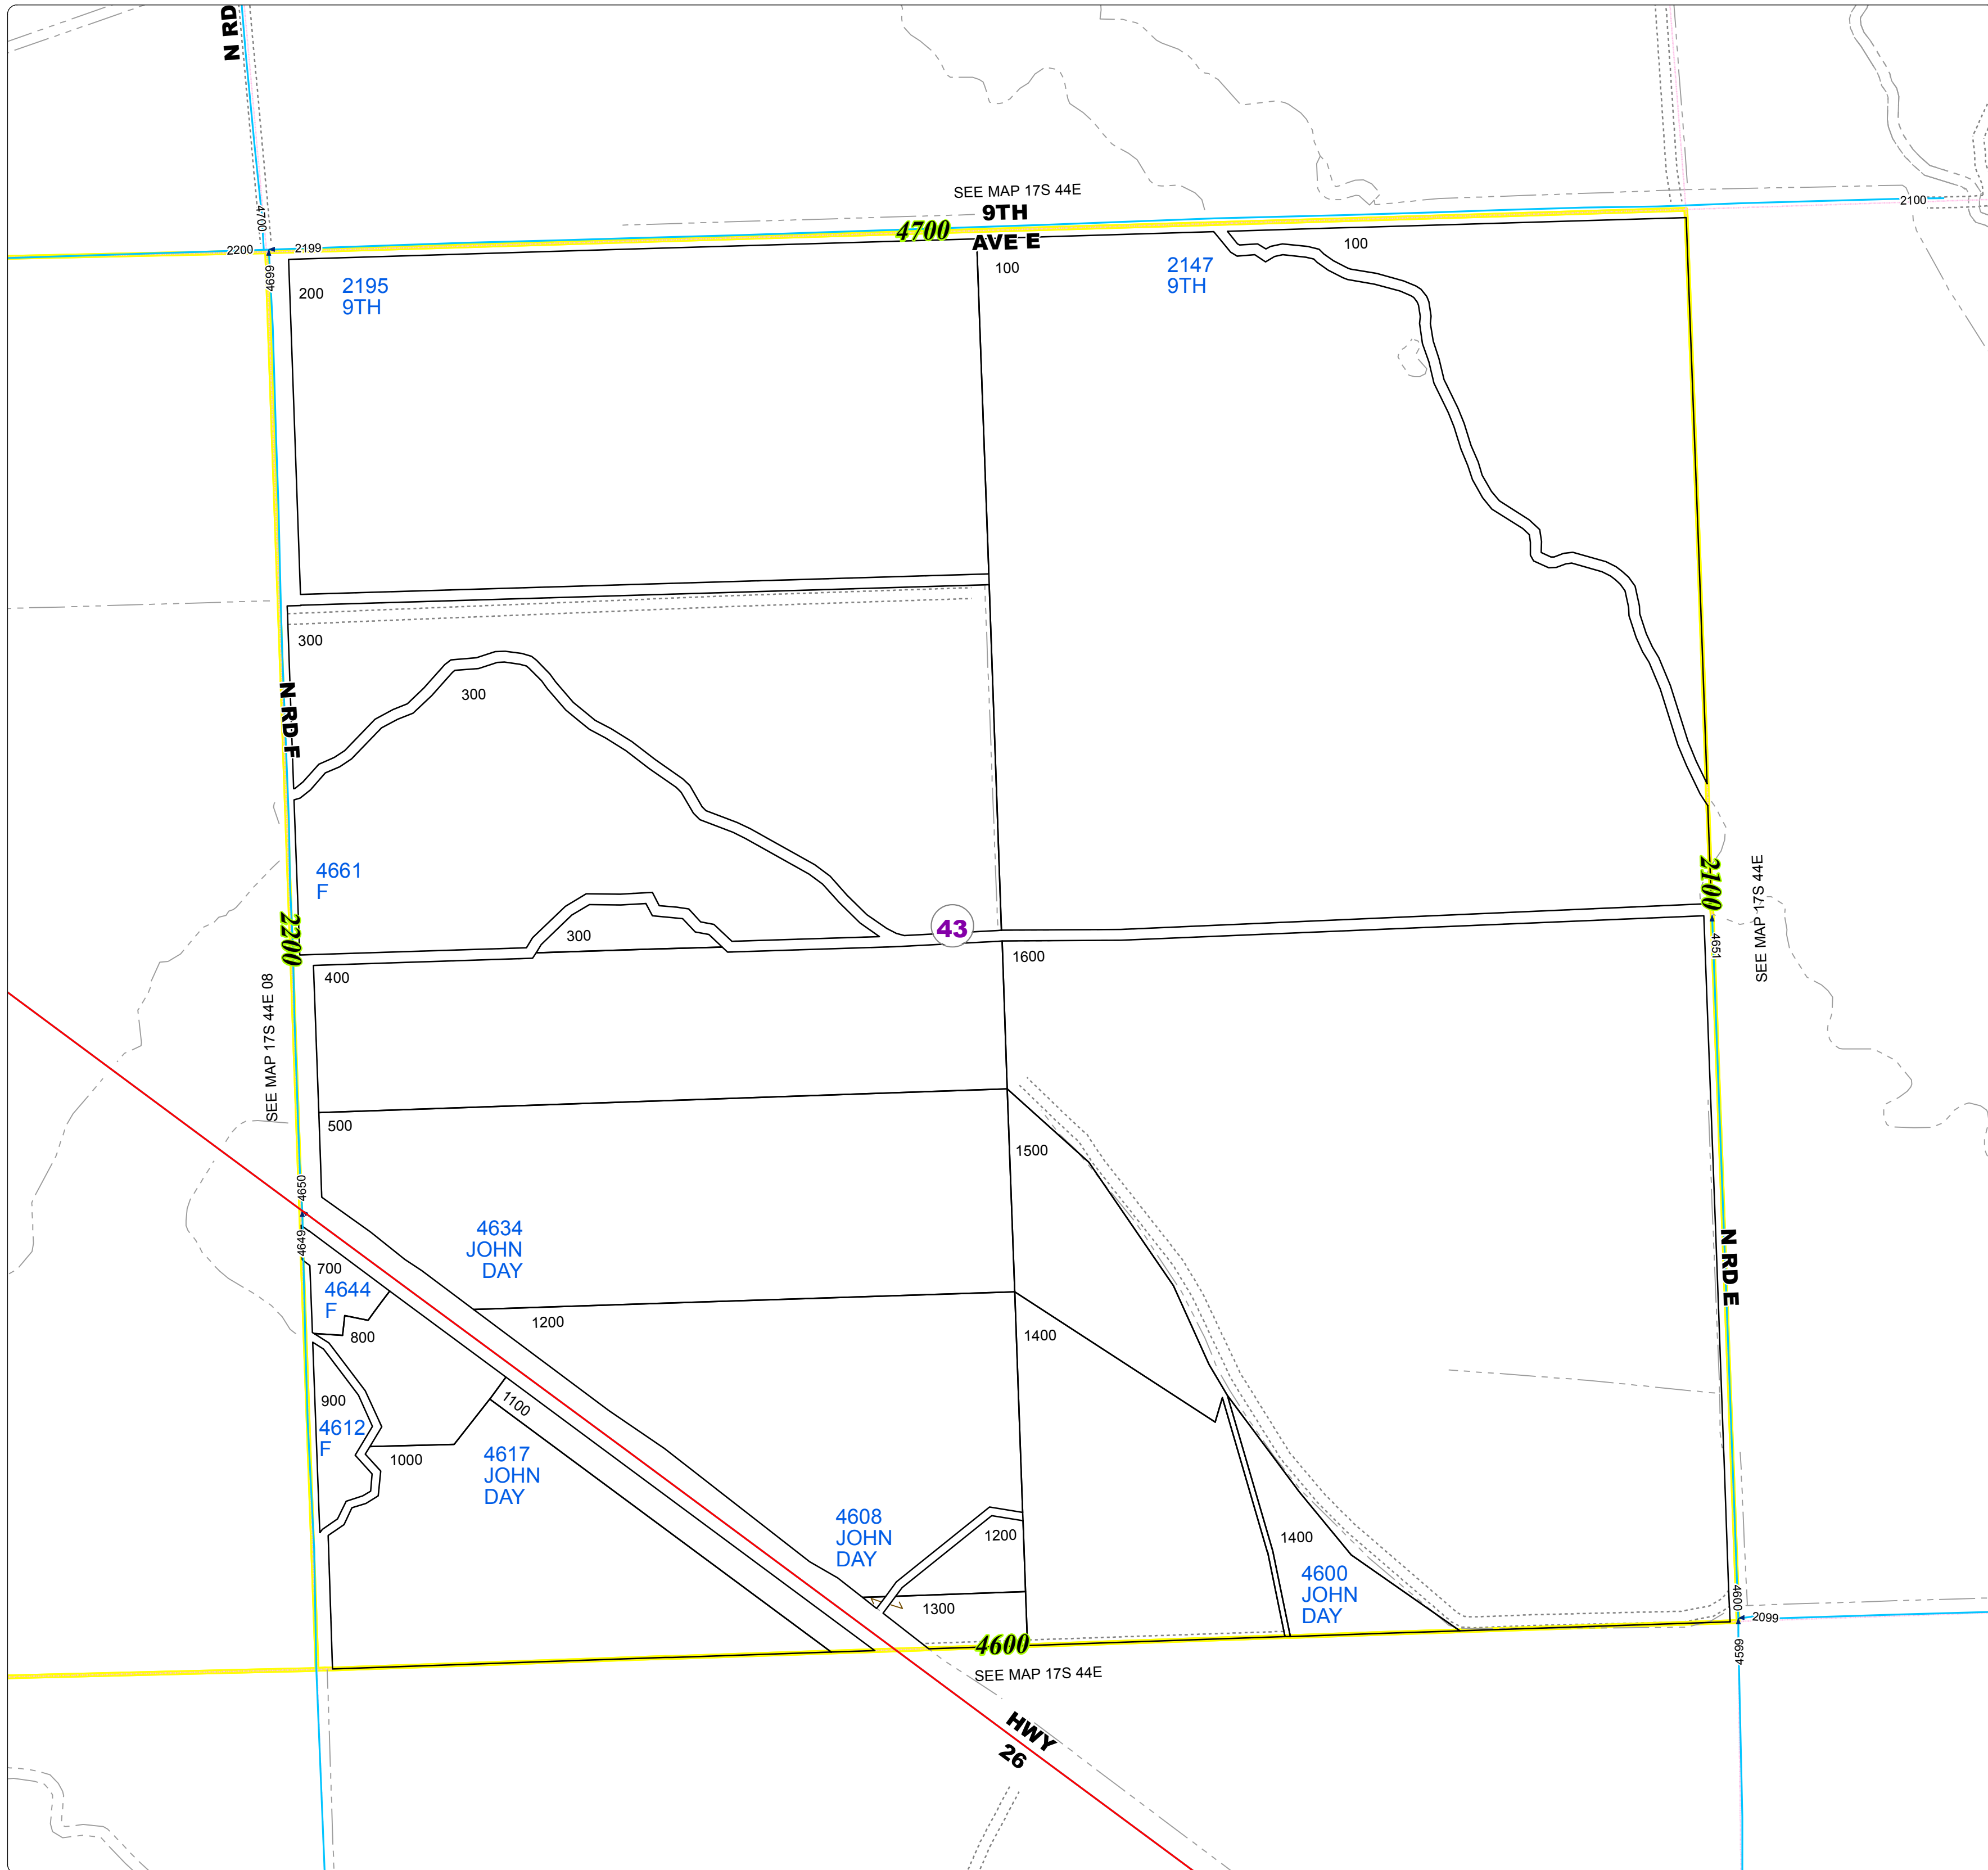

Malheur County Address Map

- Legend**
-  MapNumberBoundary
 - TAX CODE AREA**
 -  43 - Vale Rural-Willowcreek

DISCLAIMER
This information is not intended for use as an address locator and it should be noted that not all county address will be found. Parcels containing multiple addresses may only display a single address as recorded in the Assessor's database. This public information should be accepted and used by the recipient with the understanding that the data received from multiple sources was developed and collected for assessment purpose only.