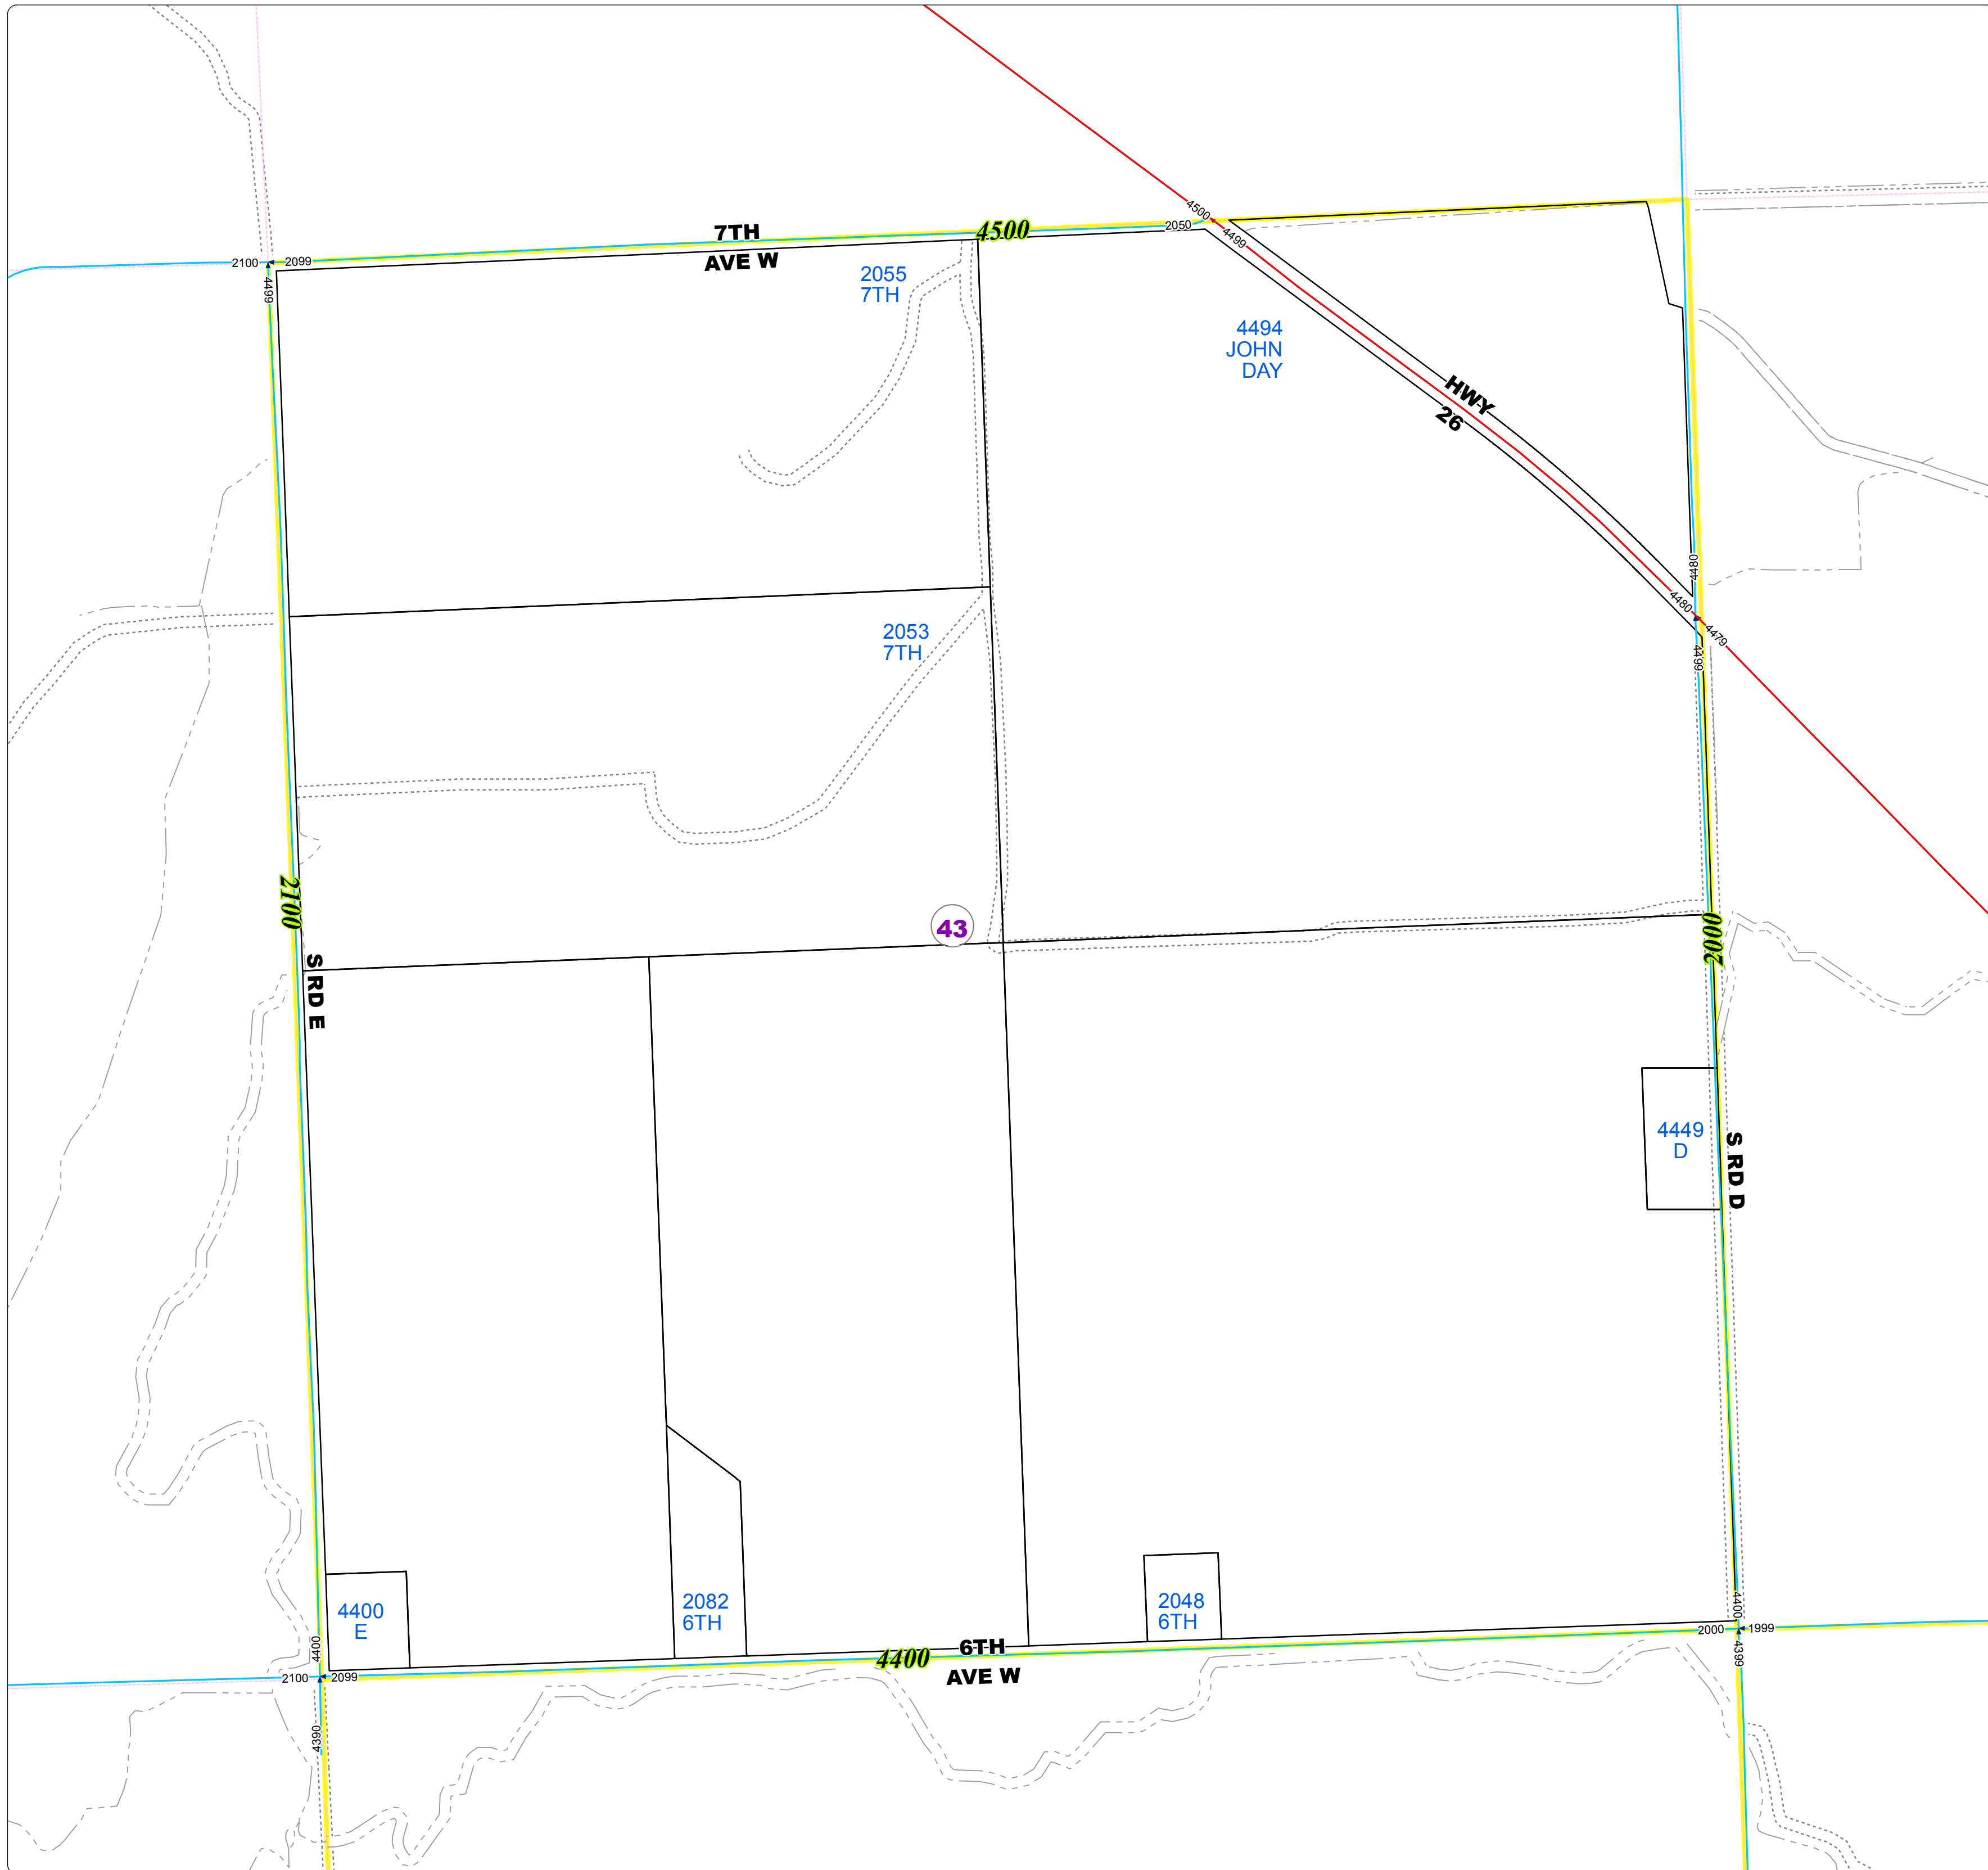

# Malheur County Address Map

### Legend

- MapNumberBoundary
- TAX CODE AREA
- 43 - Vale Rural-Willowcreek

**DISCLAIMER**  
This information is not intended for use as an address locator and it should be noted that not all county address will be found. Parcels containing multiple addresses may only display a single address as recorded in the Assessor's database. This public information should be accepted and used by the recipient with the understanding that the data received from multiple sources was developed and collected for assessment purpose only.