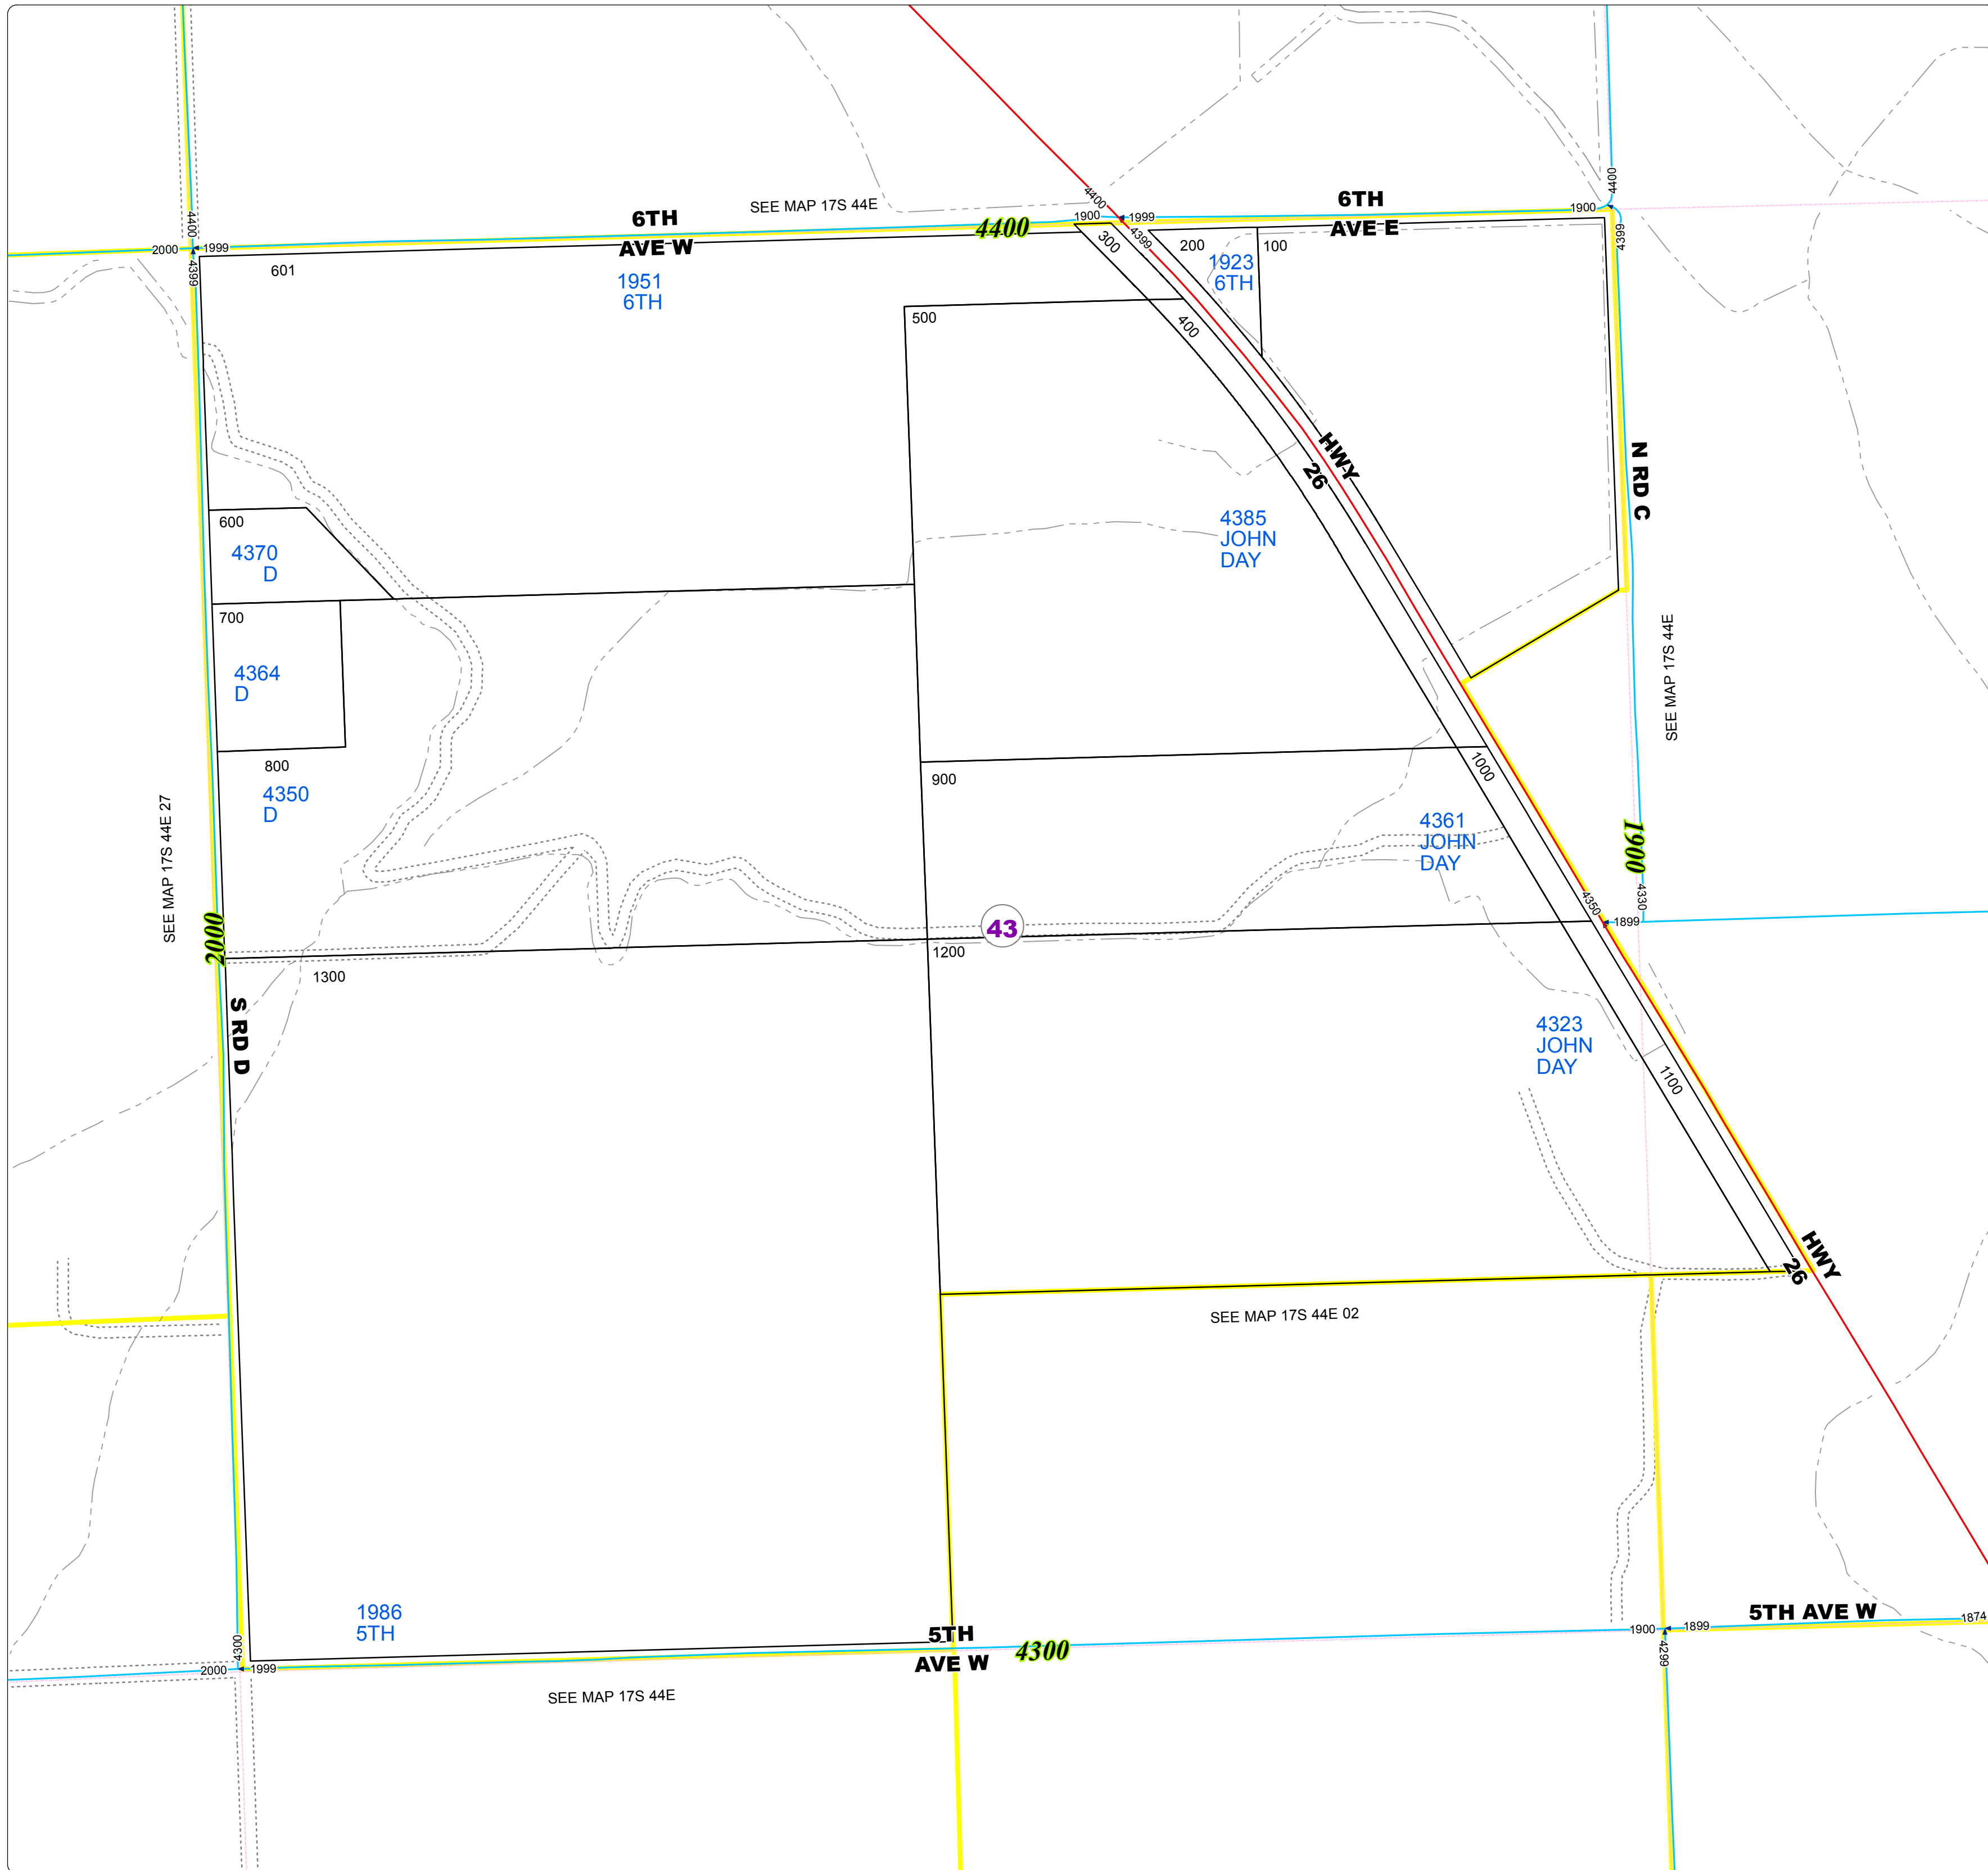

Malheur County Address Map

- Legend**
- MapNumberBoundary
 - TAX CODE AREA
 - 43 - Vale Rural-Willowcreek

DISCLAIMER
This information is not intended for use as an address locator and it should be noted that not all county address will be found. Parcels containing multiple addresses may only display a single address as recorded in the Assessor's database. This public information should be accepted and used by the recipient with the understanding that the data received from multiple sources was developed and collected for assessment purpose only.

GL2016

17S44E26