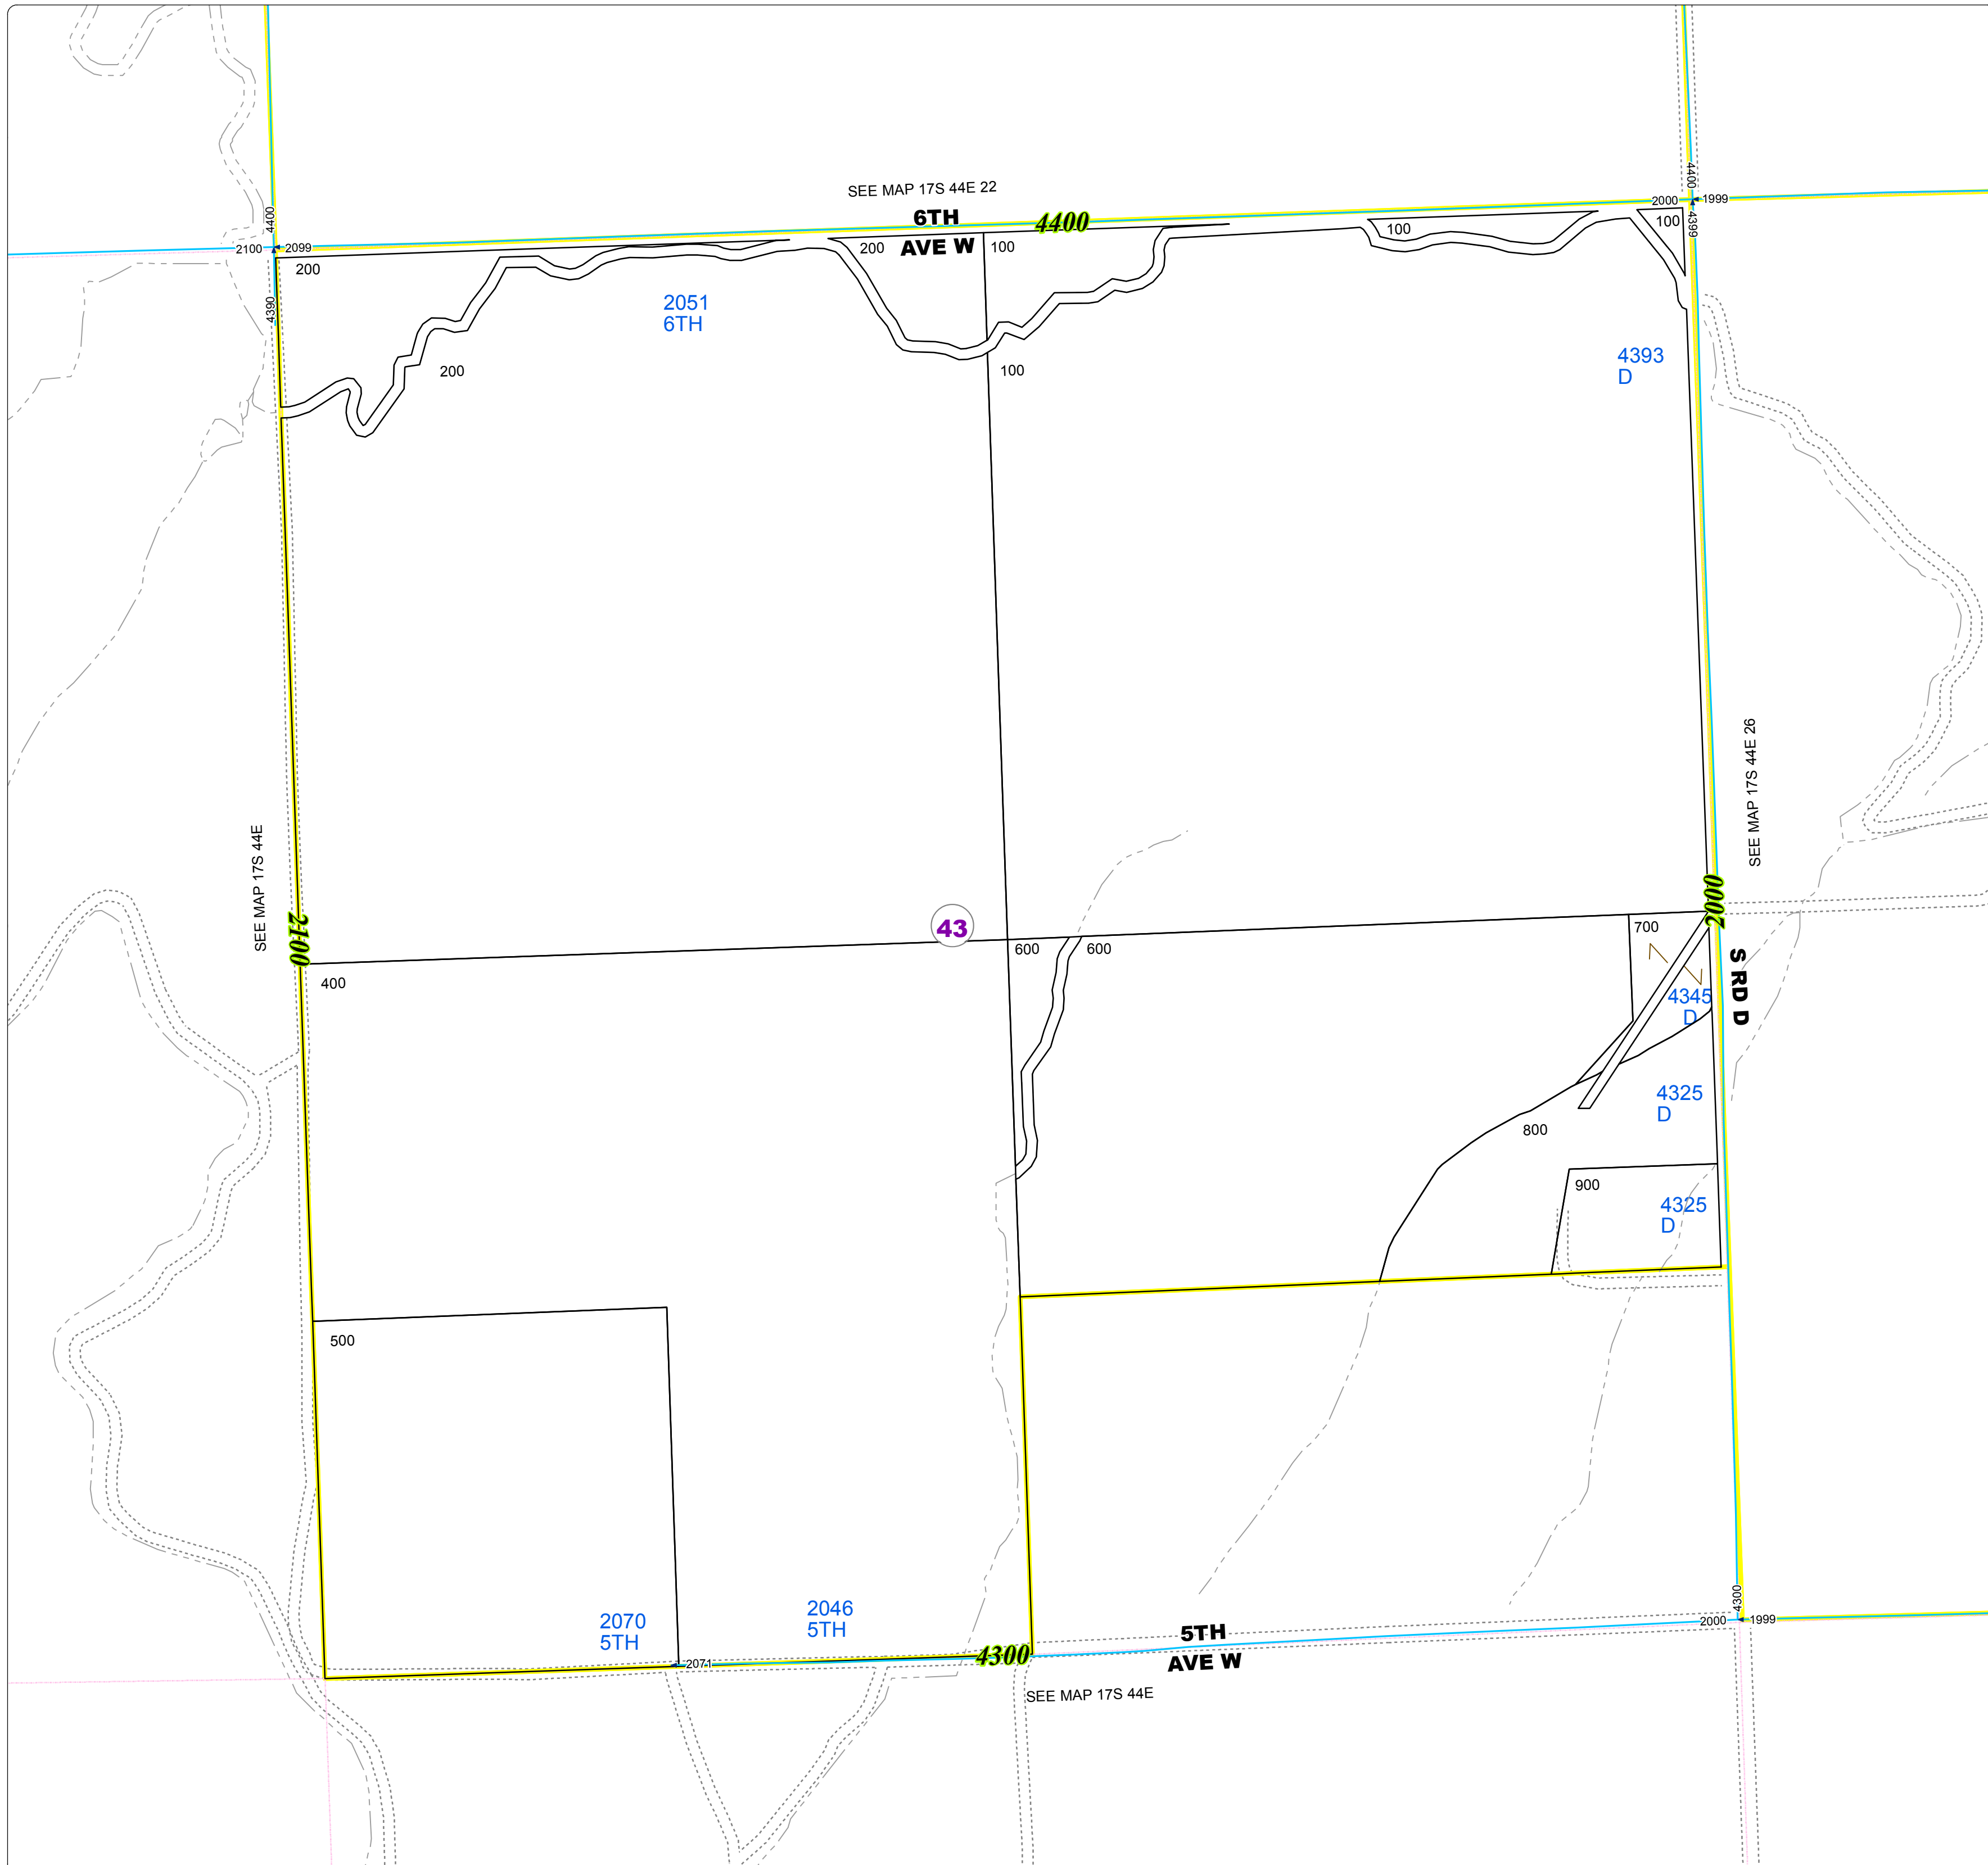

Malheur County Address Map

- Legend**
- MapNumberBoundary
 - TAX CODE AREA
 - 43 - Vale Rural-Willowcreek

DISCLAIMER
 This information is not intended for use as an address locator and it should be noted that not all county address will be found. Parcels containing multiple addresses may only display a single address as recorded in the Assessor's database. This public information should be accepted and used by the recipient with the understanding that the data received from multiple sources was developed and collected for **assessment purpose only**.

GL2016

17S44E27