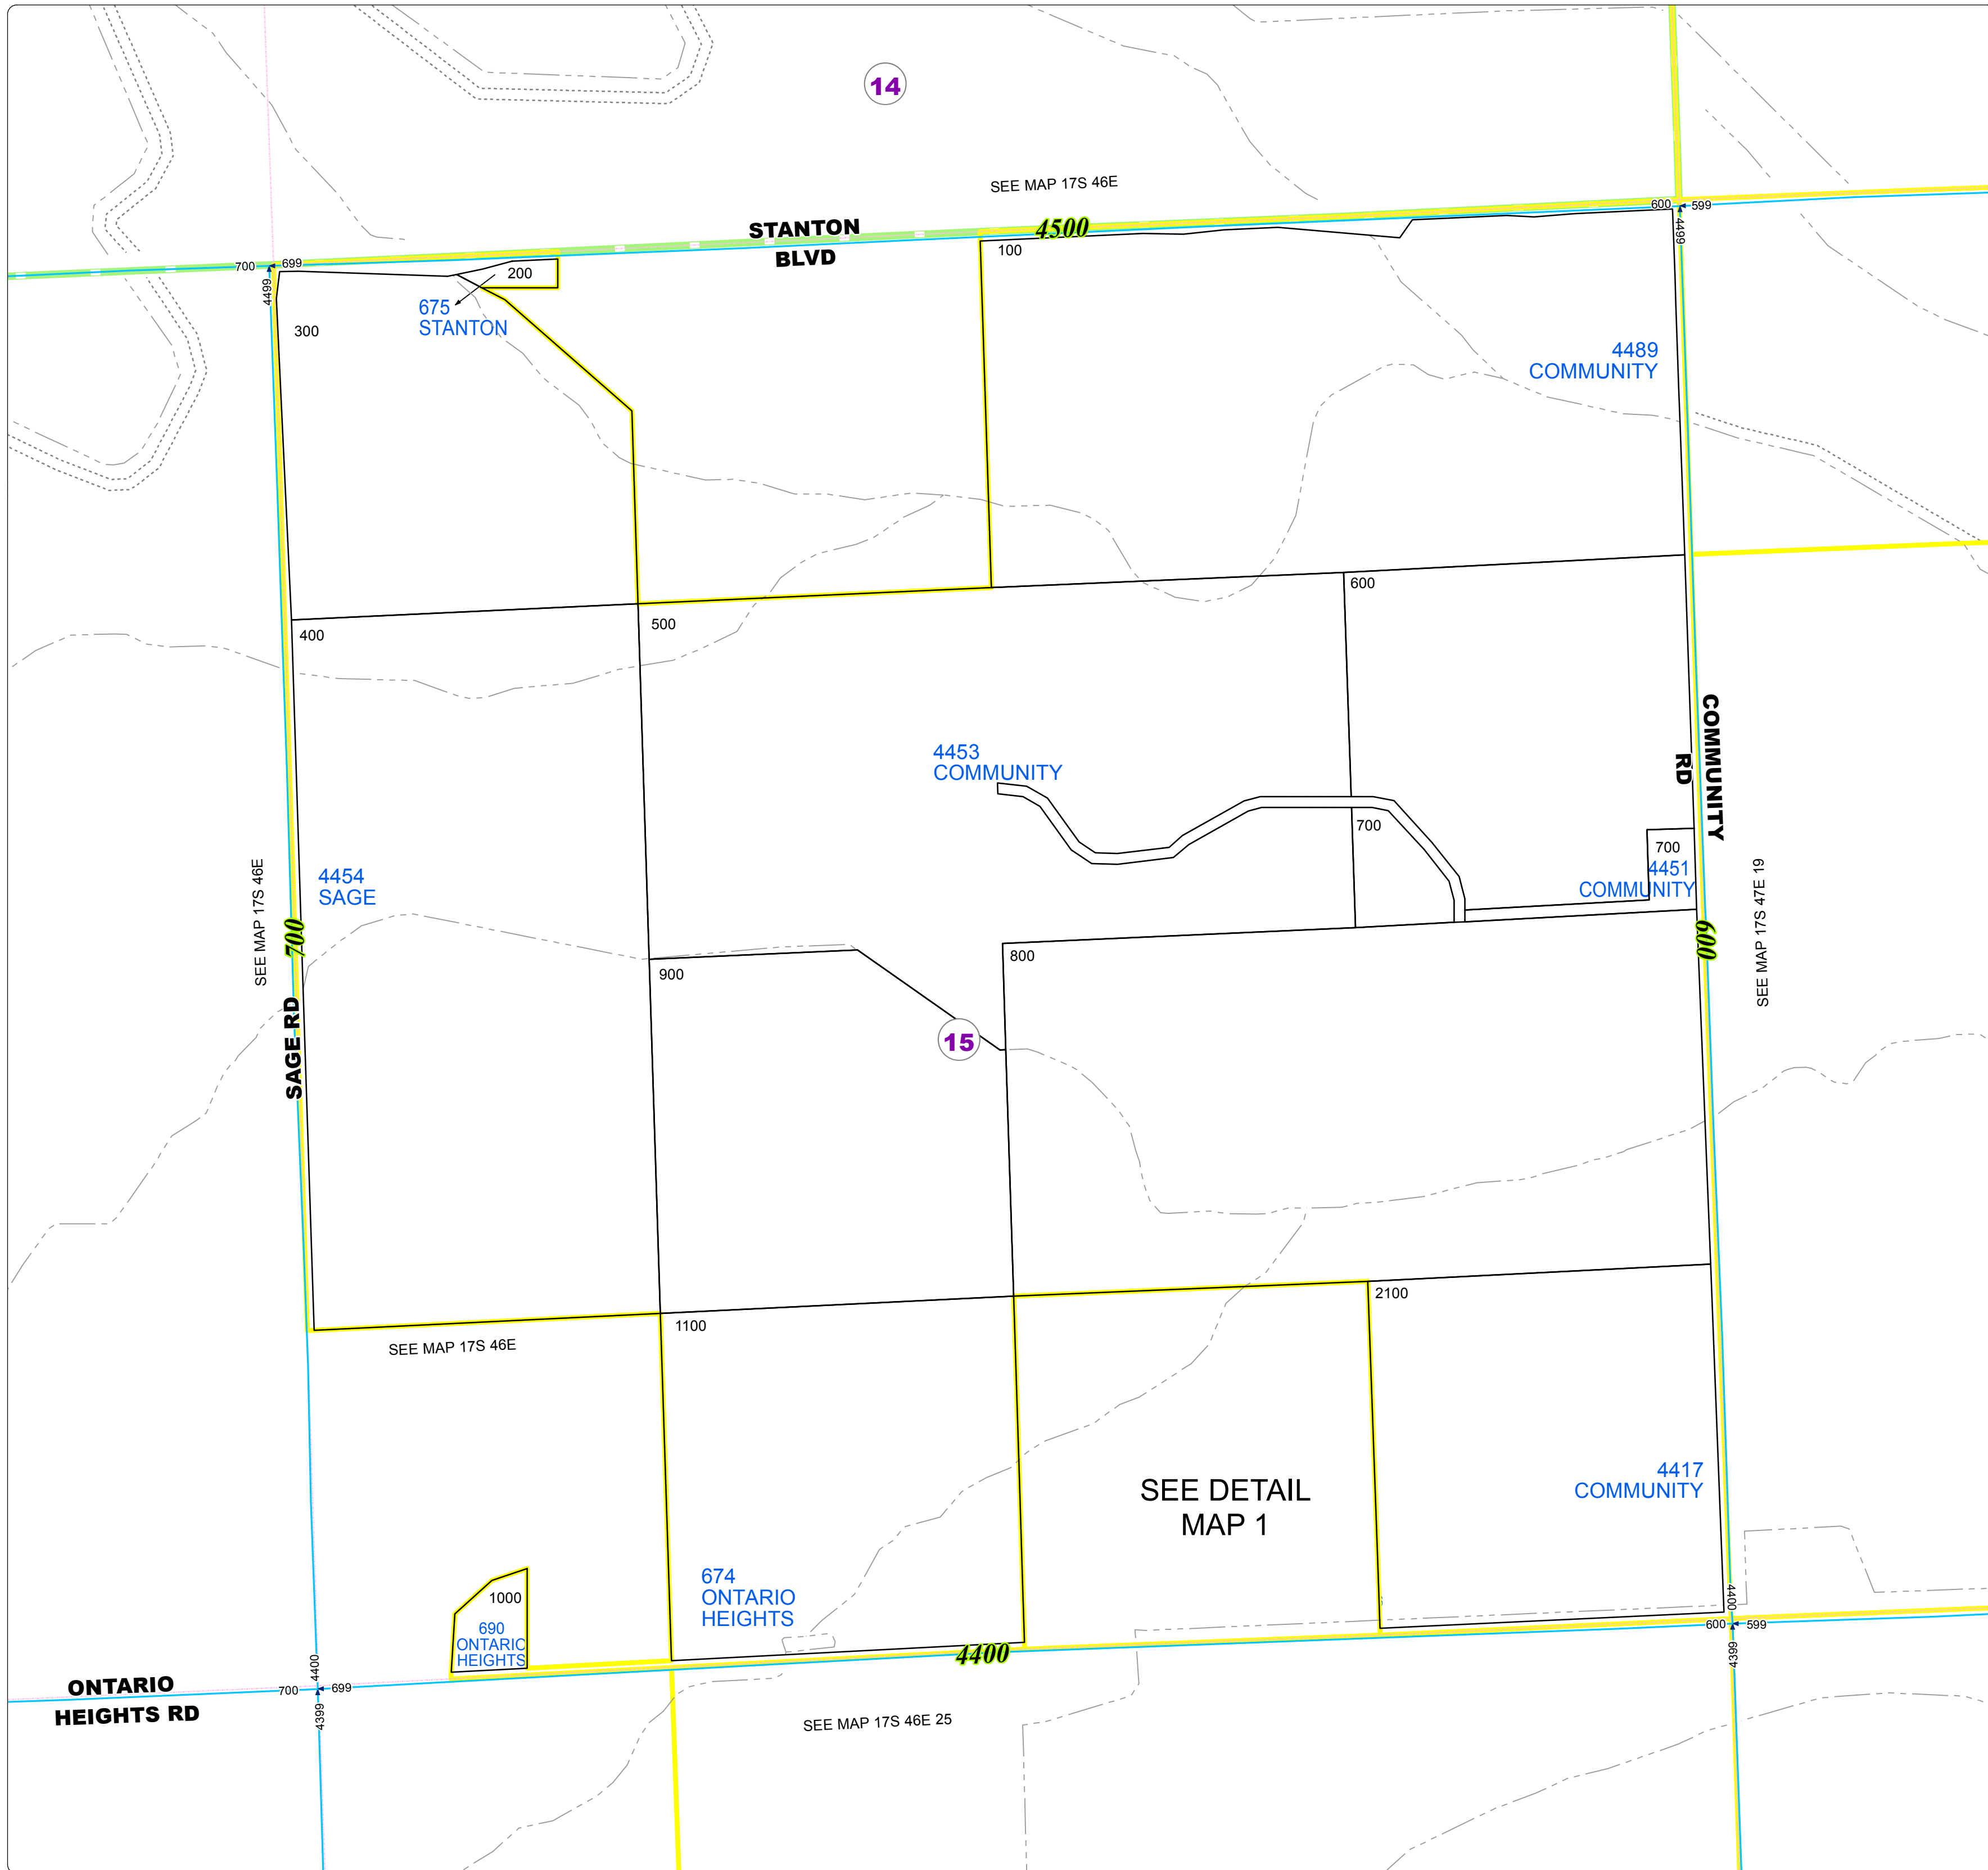

# Malheur County Address Map

- Legend**
- MapNumberBoundary
  - TAX CODE AREA**
  - 15 - Ontario-Rural

**DISCLAIMER**  
This information is not intended for use as an address locator and it should be noted that not all county address will be found. Parcels containing multiple addresses may only display a single address as recorded in the Assessor's database. This public information should be accepted and used by the recipient with the understanding that the data received from multiple sources was developed and collected for assessment purpose only.

GL2016

17S46E24