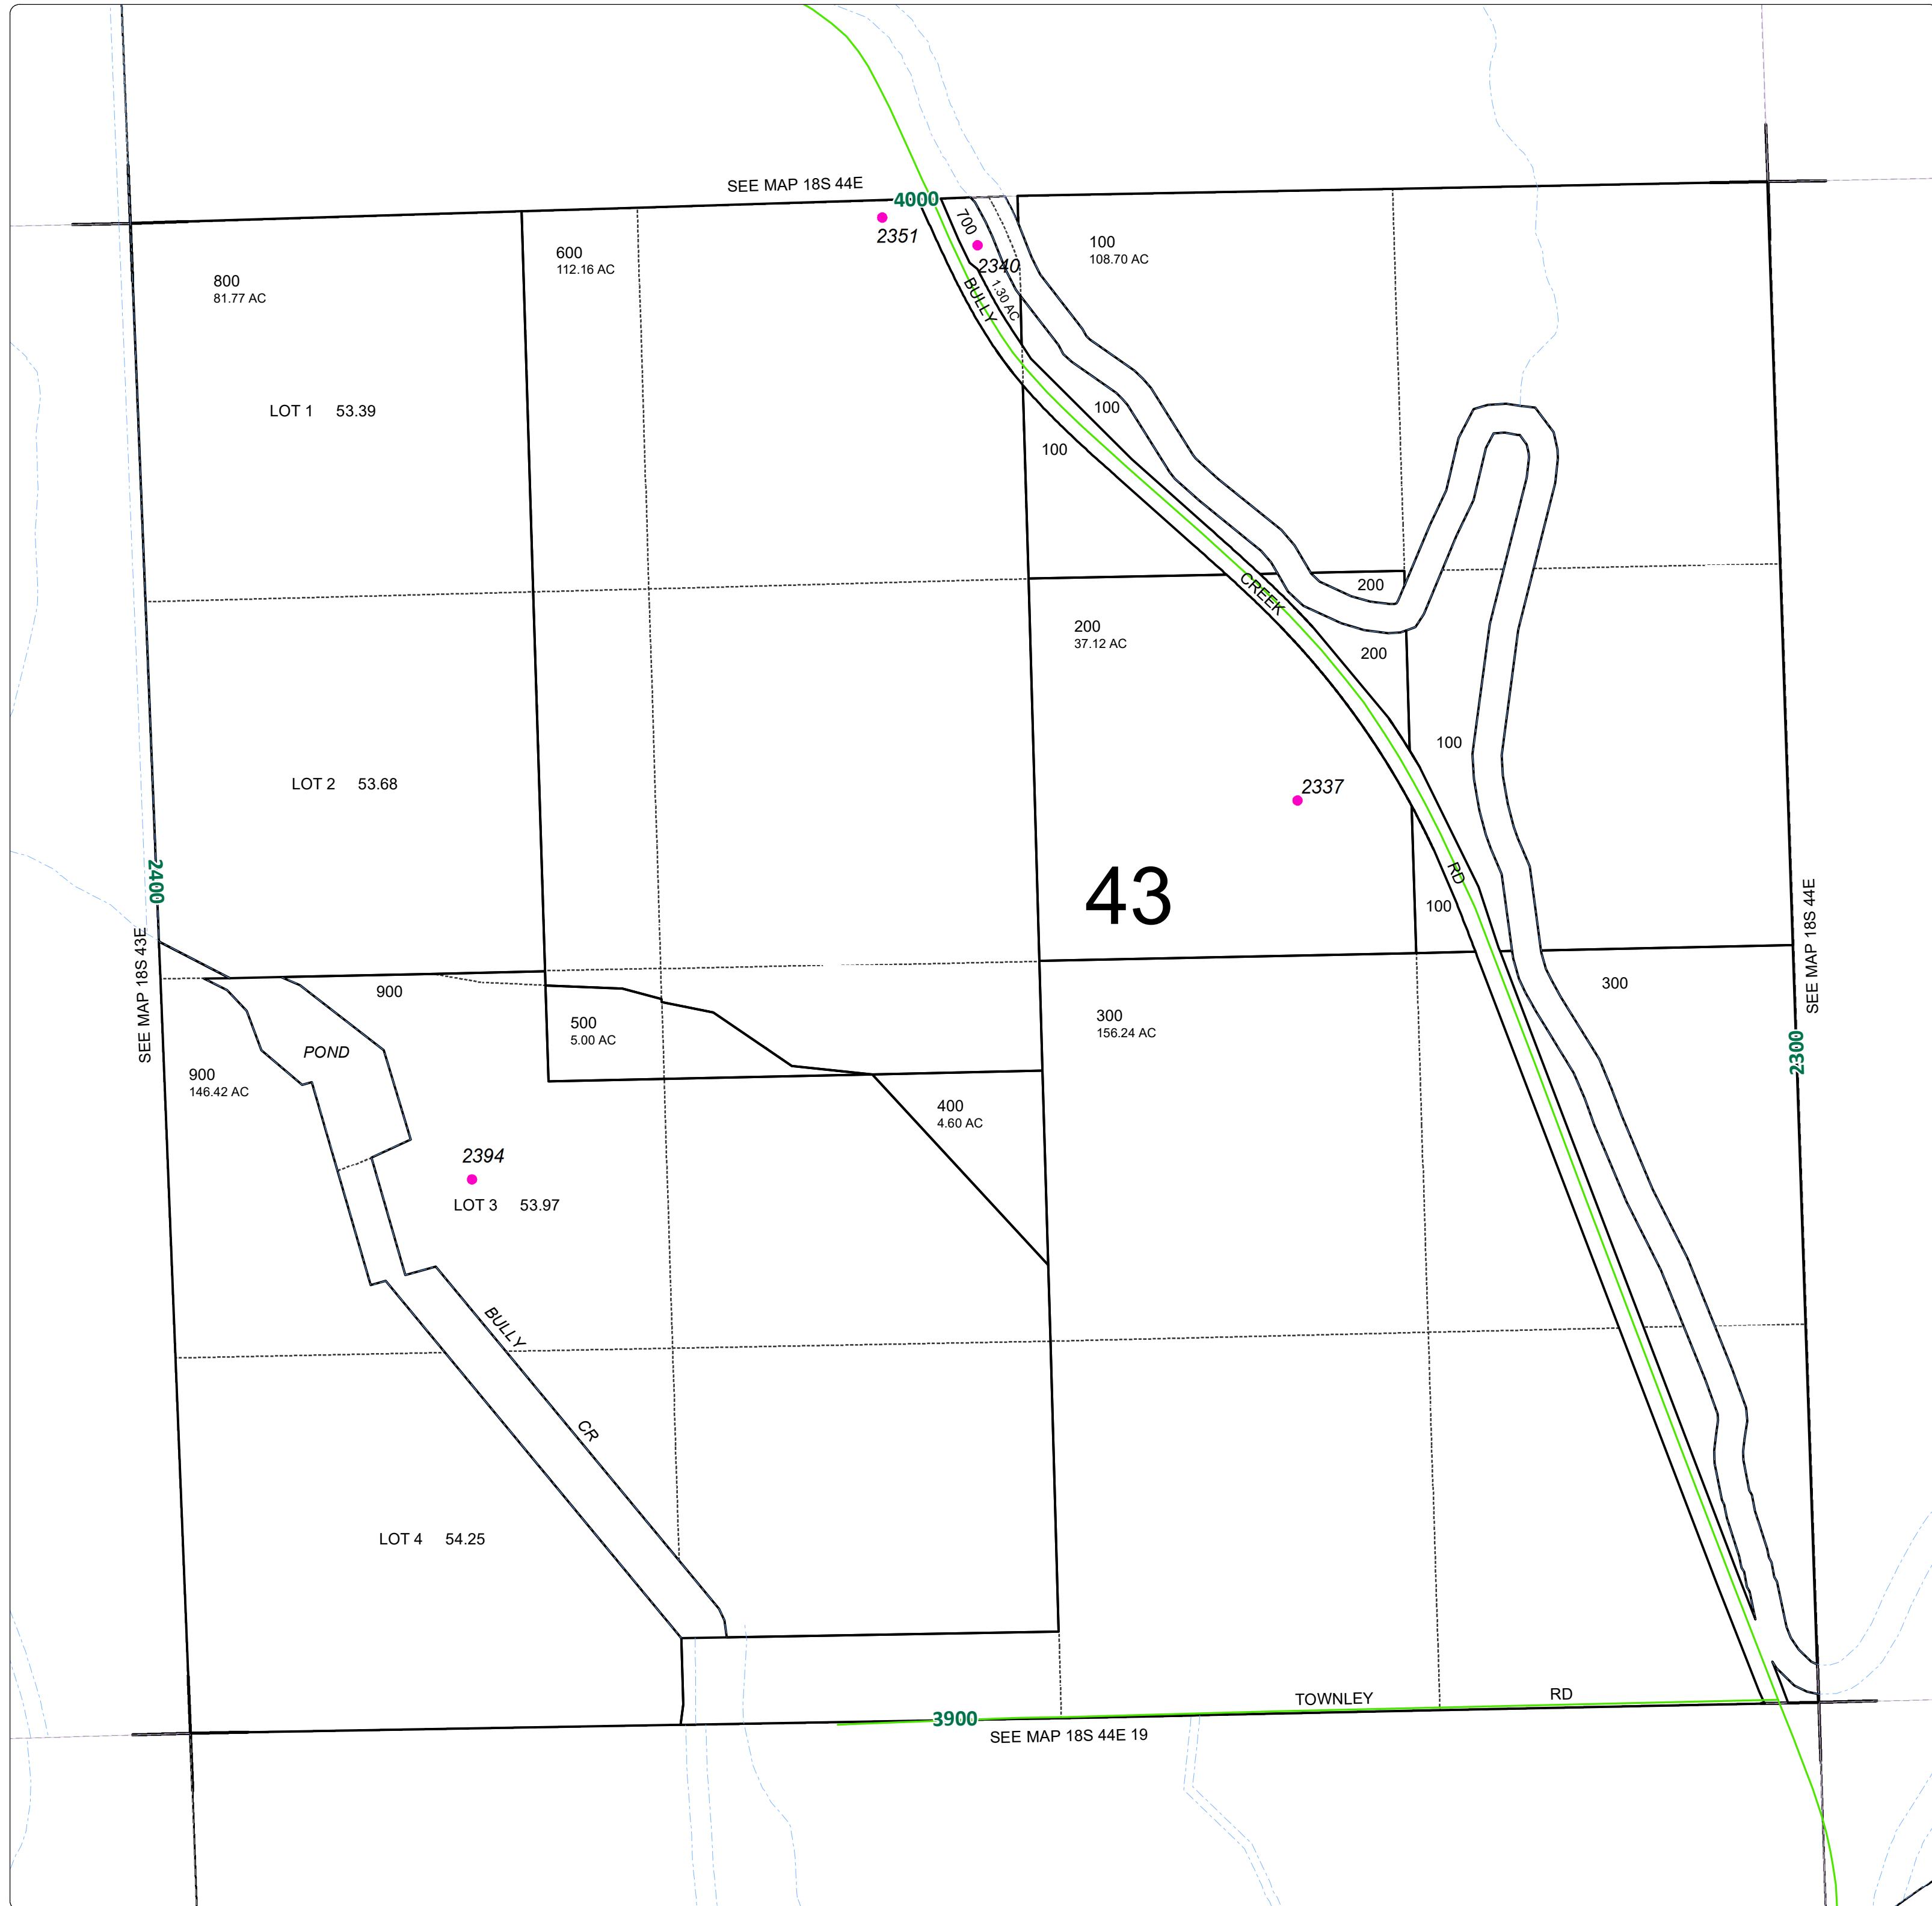

MAPNUM	TAXLOT	REF	SITUSADDRESS
18S4418	200	13357	2337 BULLY CREEK RD, VALE
18S4418	600	19463	2351 BULLY CREEK RD, VALE
18S4418	700	13359	2340 BULLY CREEK RD, VALE
18S4418	900	13362	2394 TOWNLEY RD, VALE

THIS MAP WAS PREPARED FOR ASSESSMENT PURPOSE ONLY

**18S44E18**