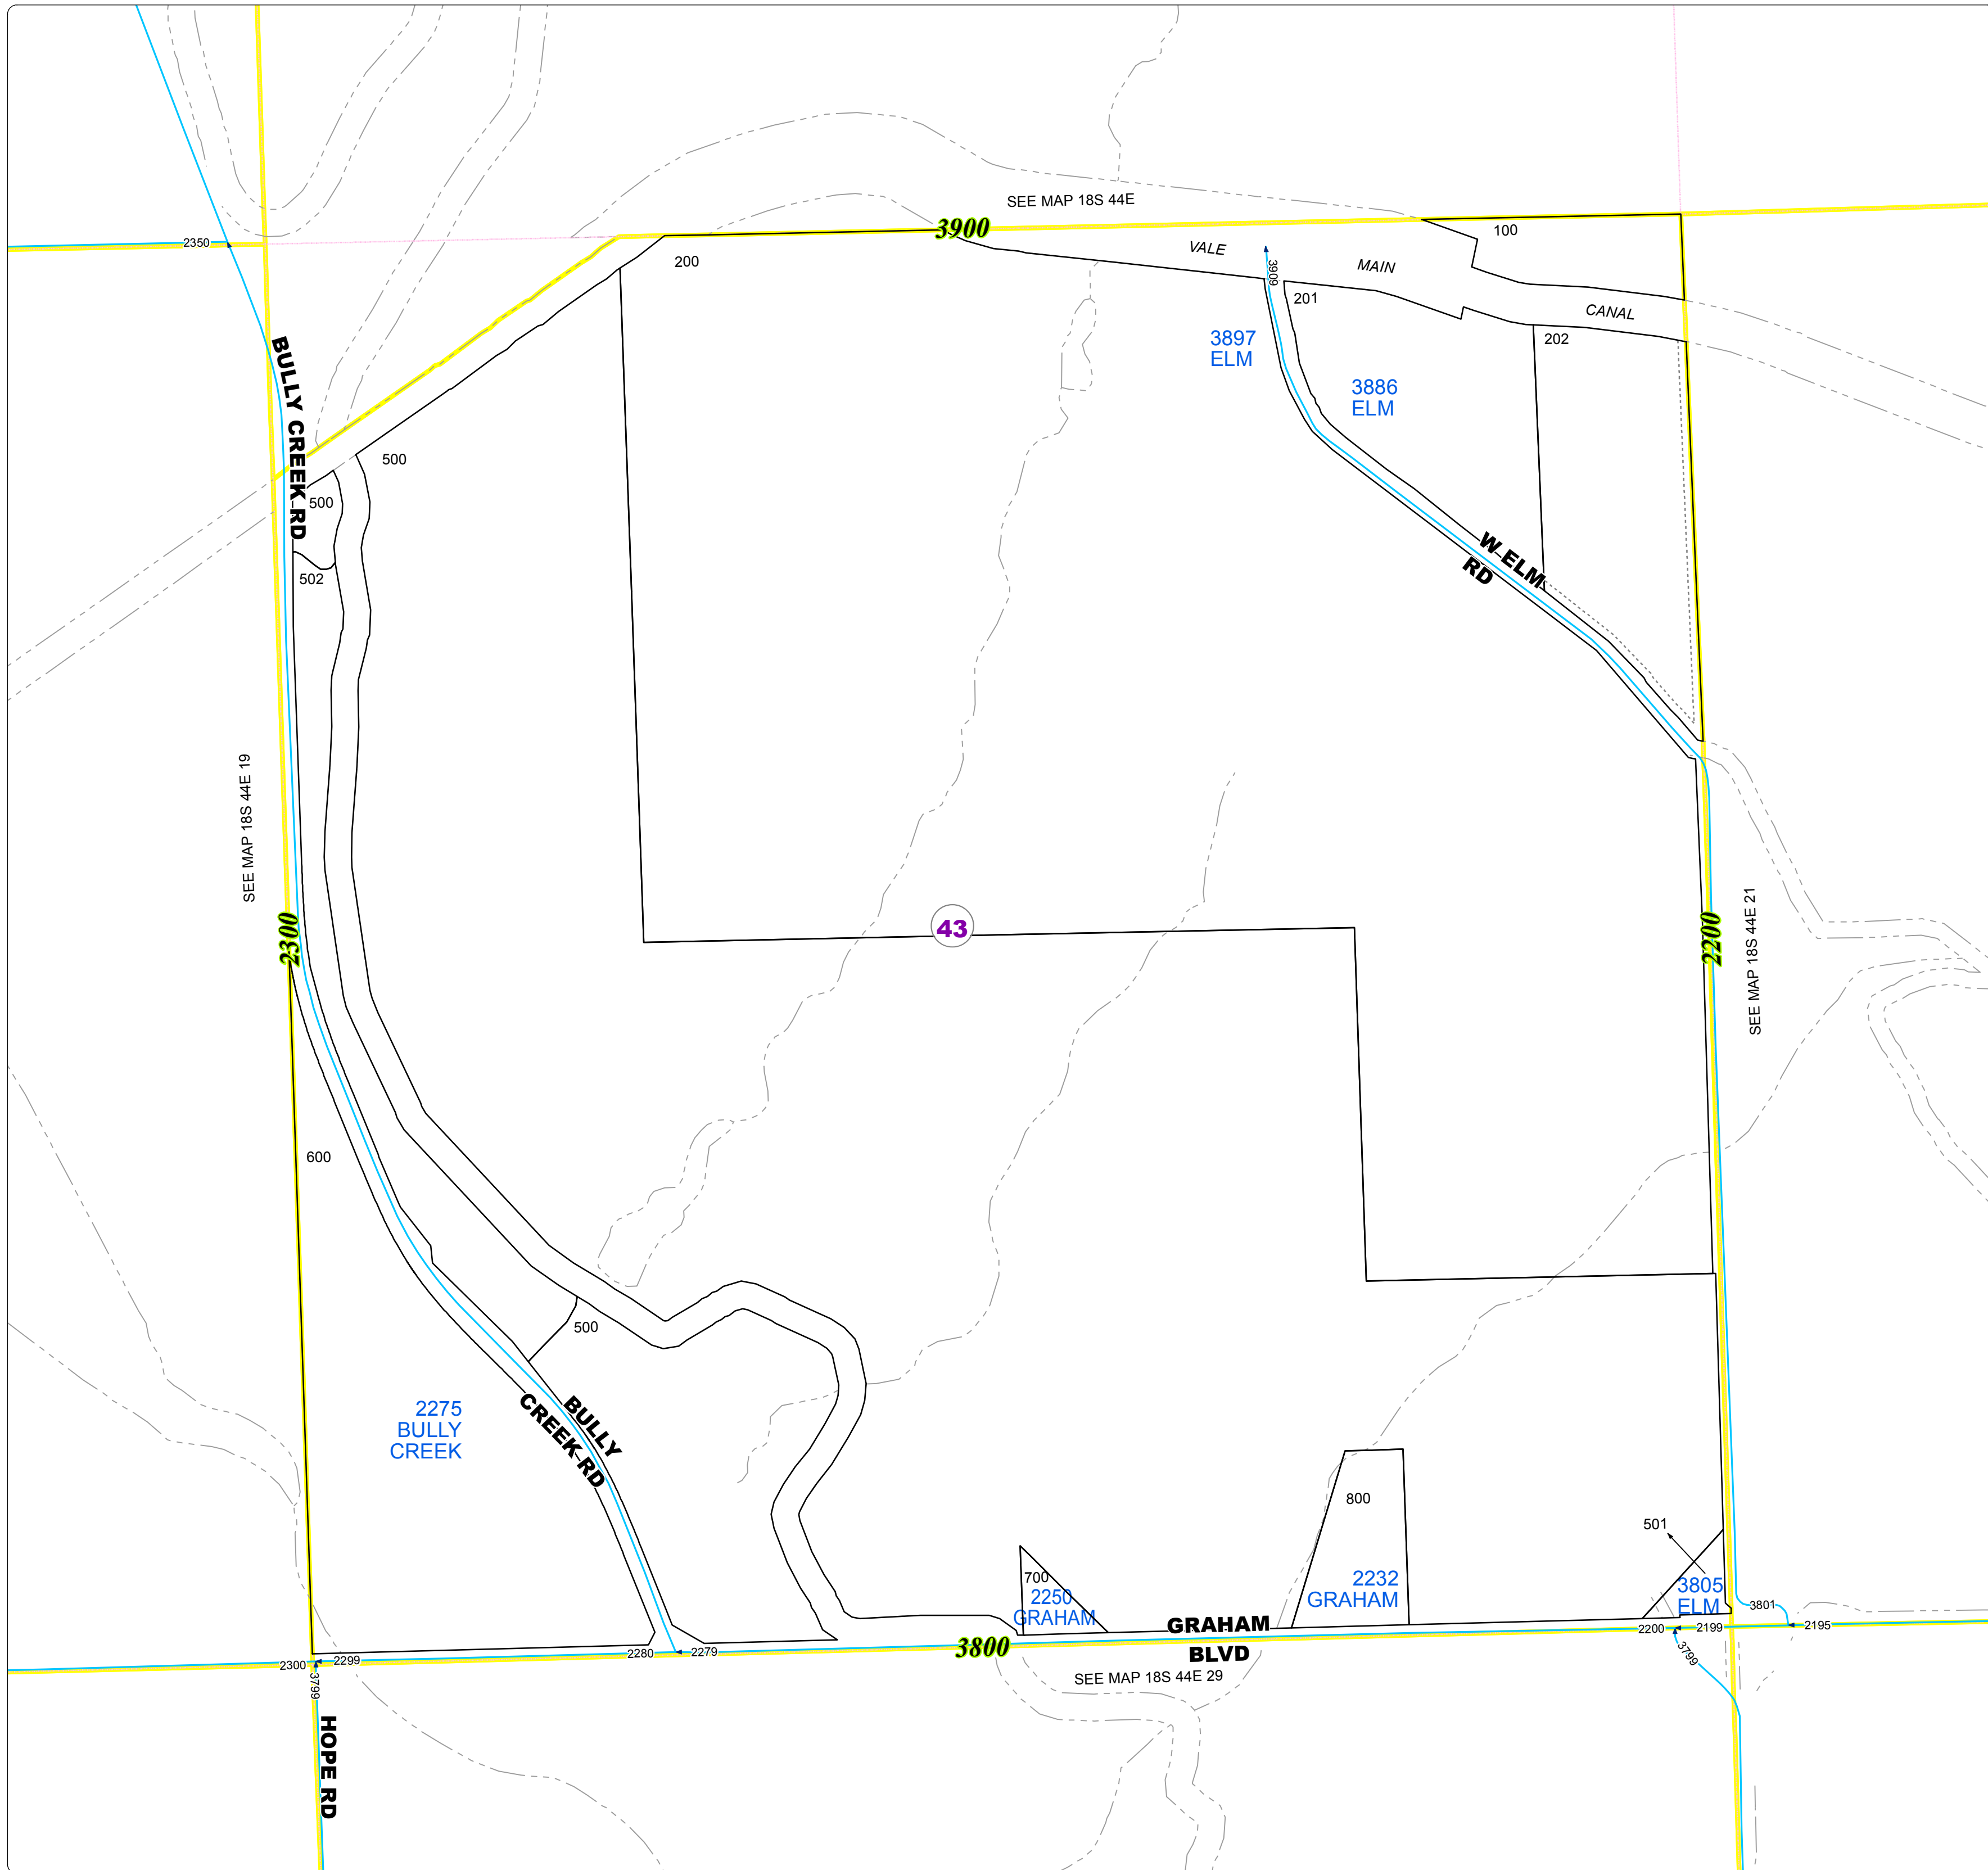

Malheur County Address Map

- Legend**
- MapNumberBoundary
 - TAX CODE AREA**
 - 43 - Vale Rural-Willowcreek

DISCLAIMER
This information is not intended for use as an address locator and it should be noted that not all county address will be found. Parcels containing multiple addresses may only display a single address as recorded in the Assessor's database. This public information should be accepted and used by the recipient with the understanding that the data received from multiple sources was developed and collected for assessment purpose only.