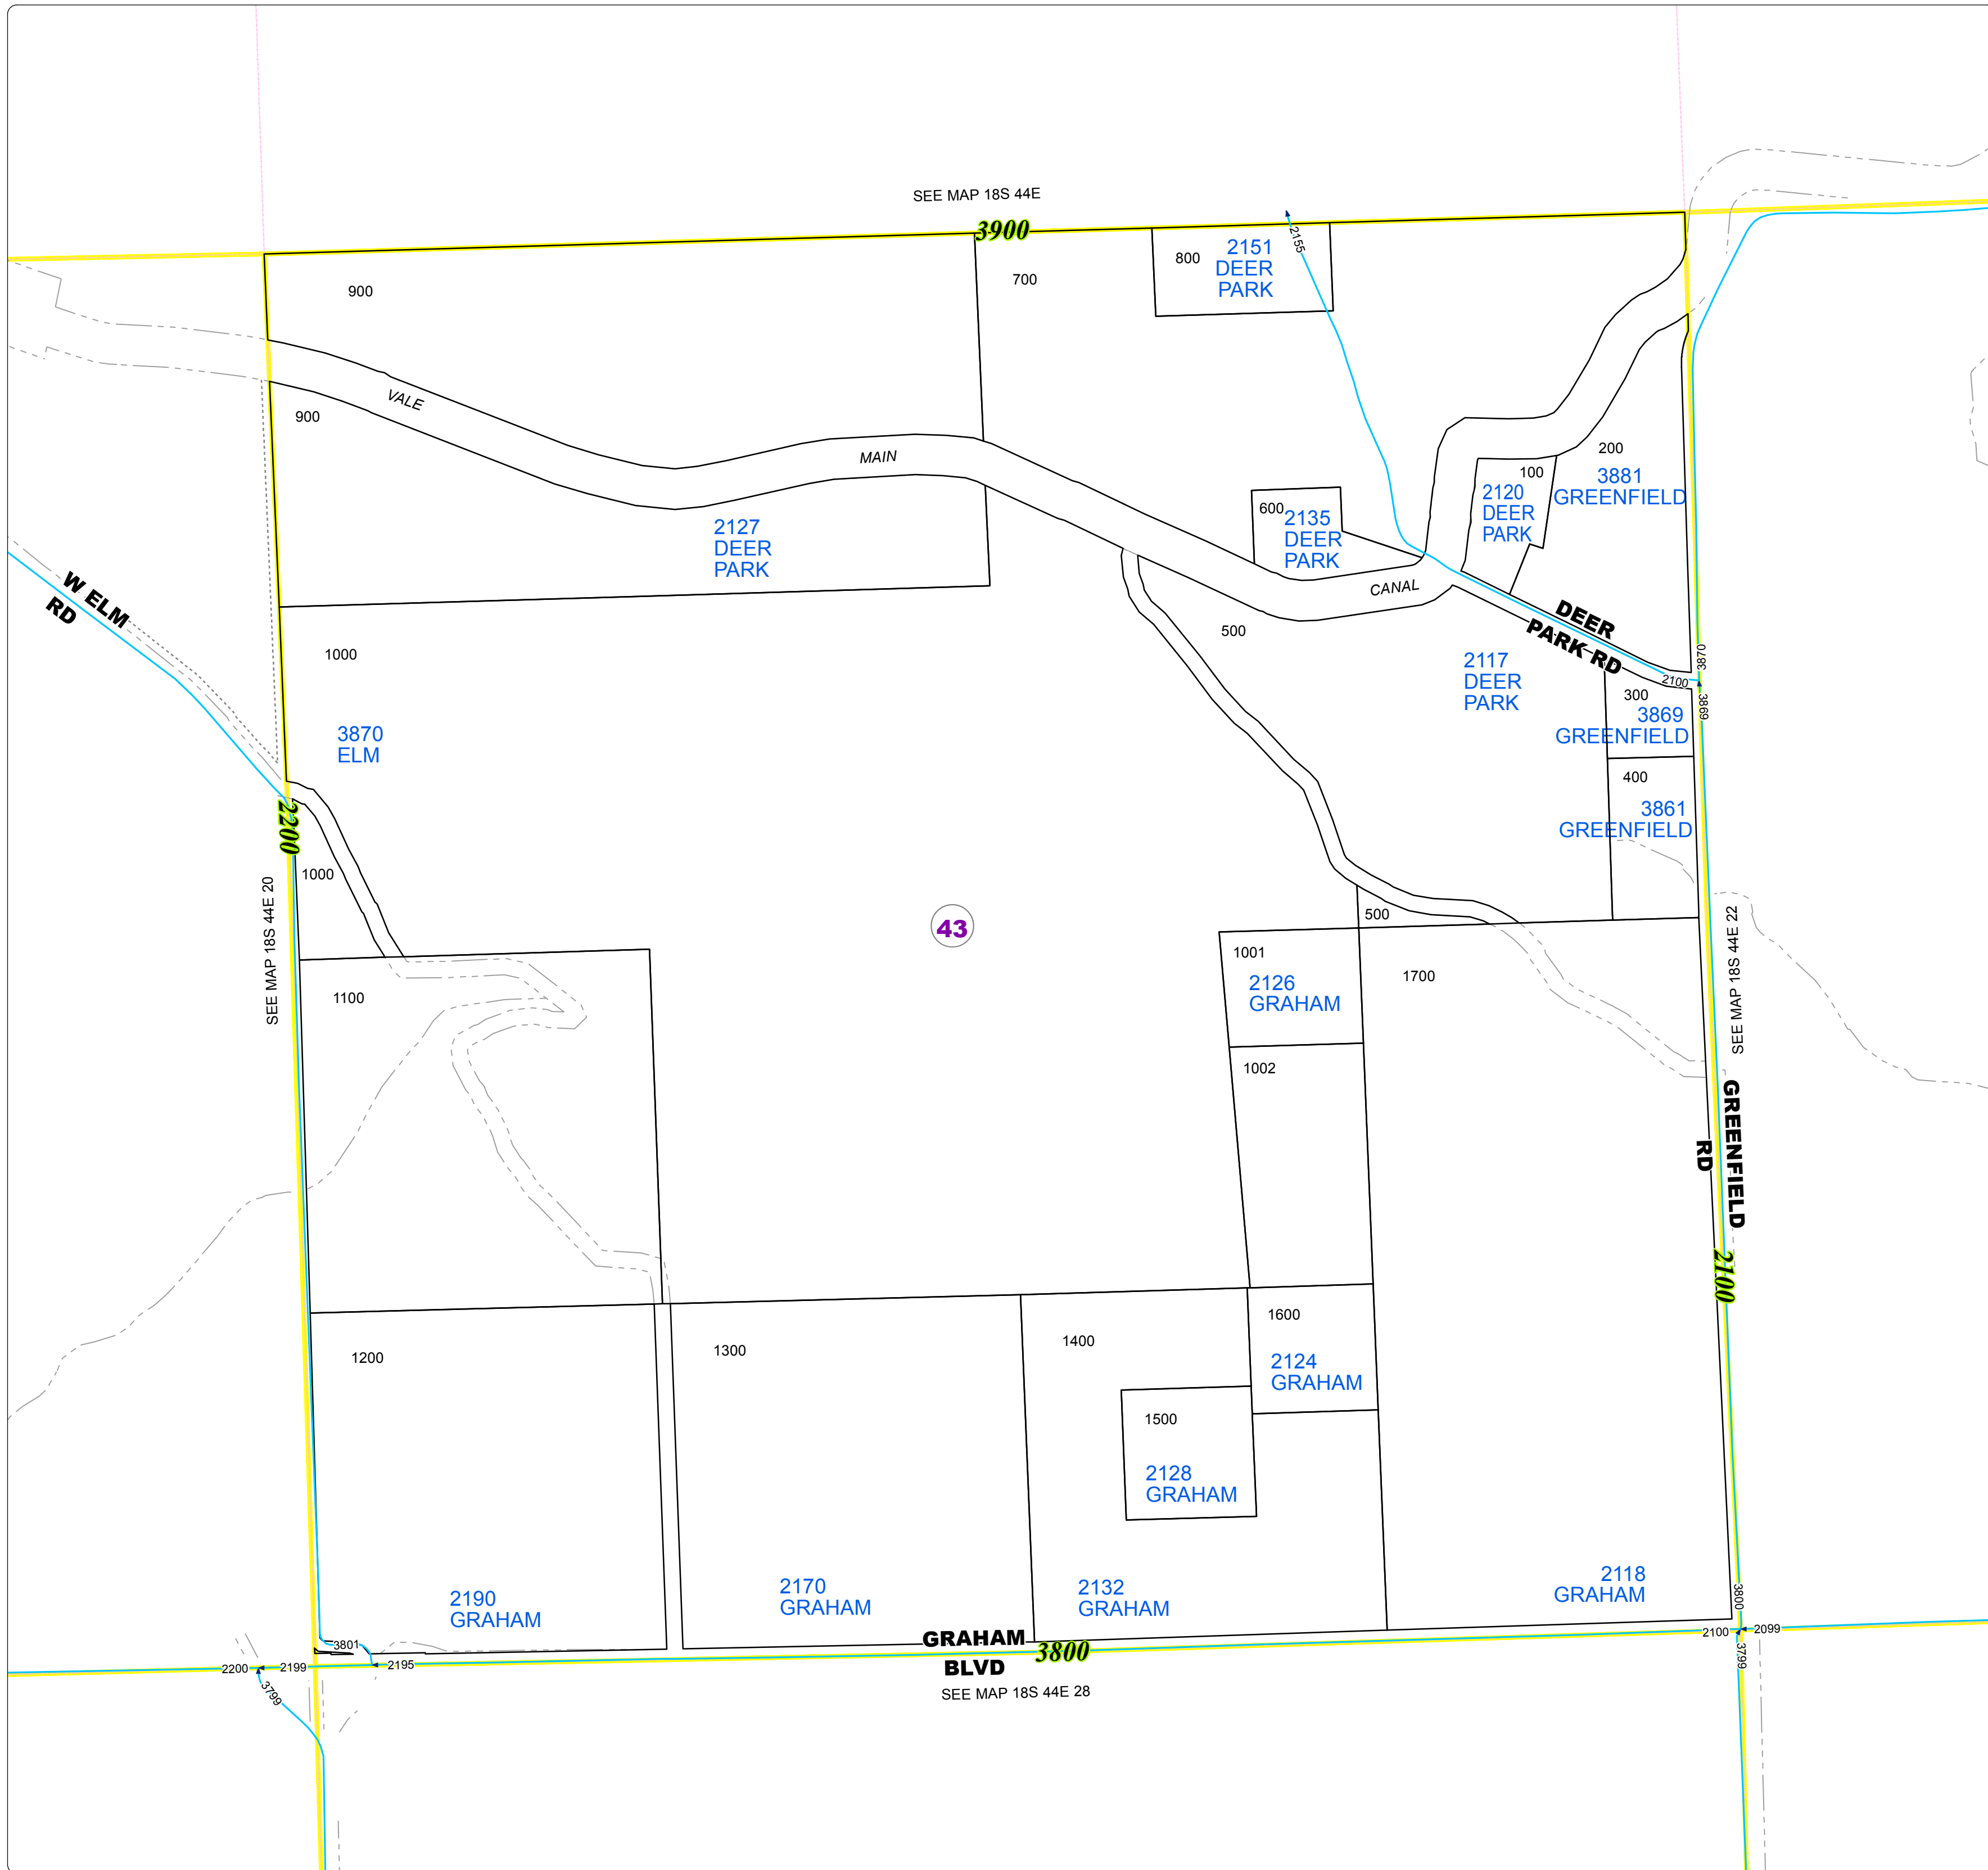

# Malheur County Address Map

- Legend
- MapNumberBoundary
  - TAX CODE AREA
  - 43 - Vale Rural-Willowcreek

**DISCLAIMER**  
 This information is not intended for use as an address locator and it should be noted that not all county address will be found. Parcels containing multiple addresses may only display a single address as recorded in the Assessor's database. This public information should be accepted and used by the recipient with the understanding that the data received from multiple sources was developed and collected for assessment purpose only.