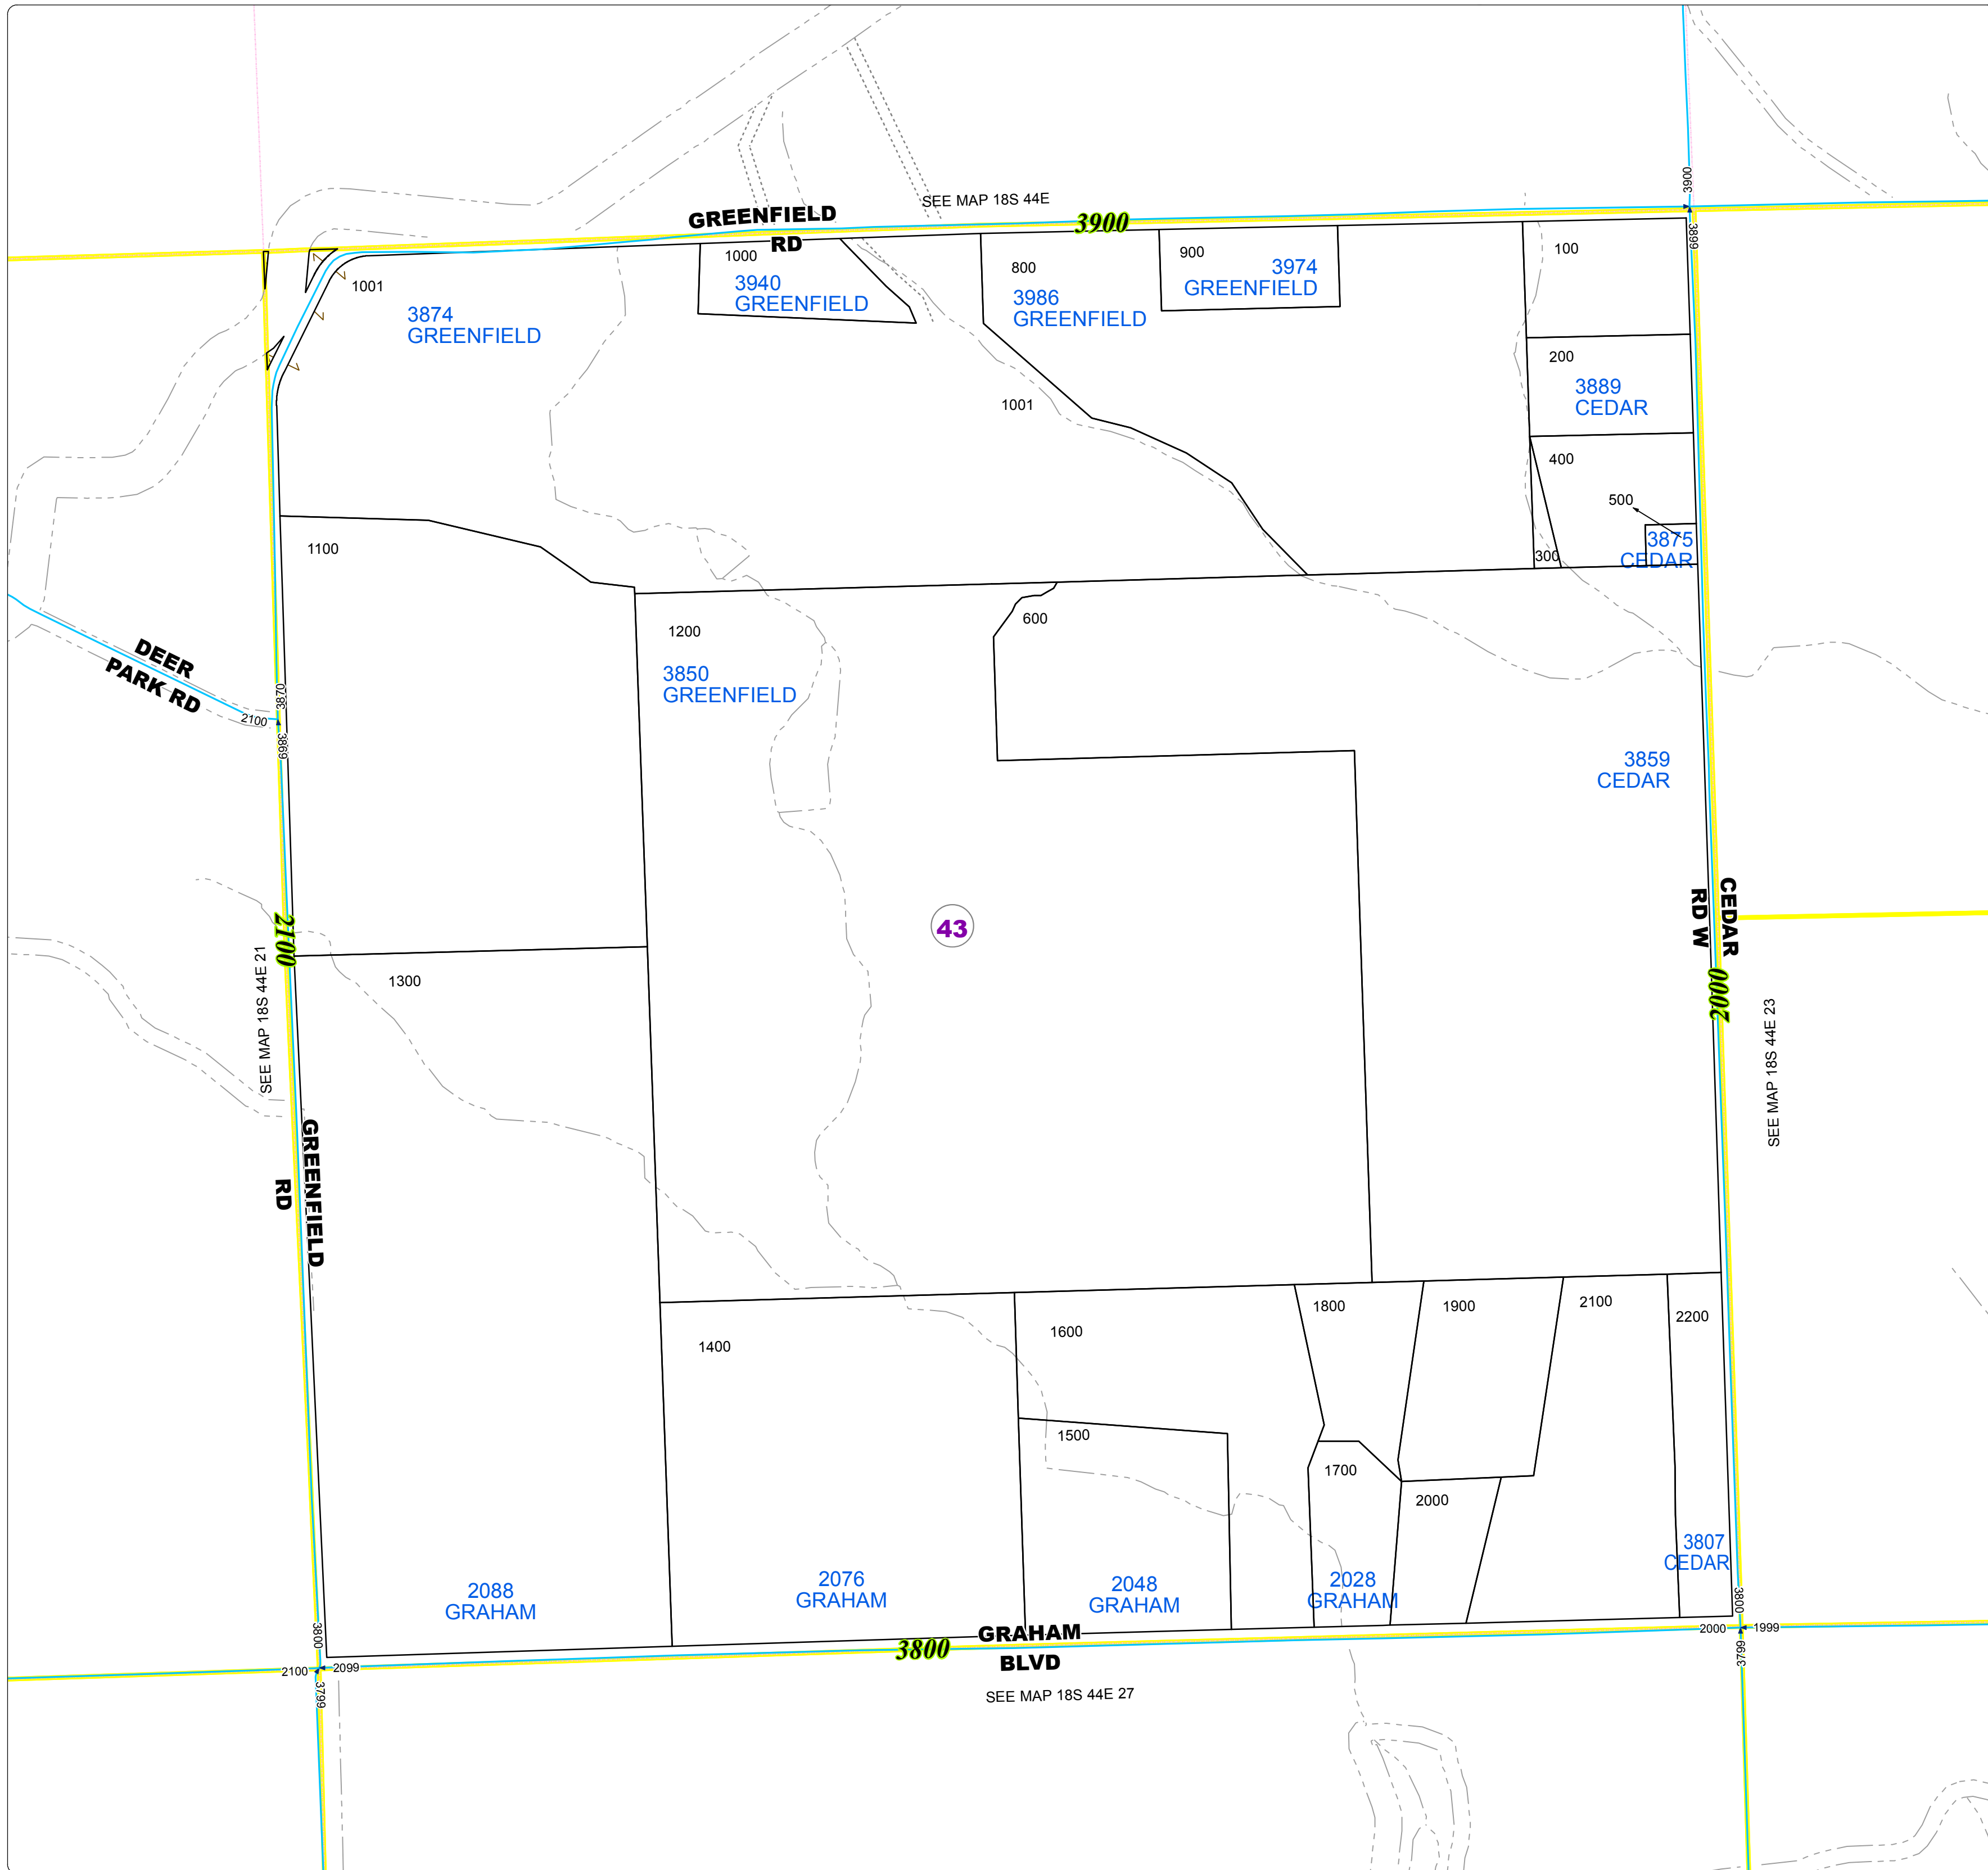

# Malheur County Address Map

- Legend**
- MapNumberBoundary
  - TAX CODE AREA
  - 43 - Vale Rural-Willowcreek

**DISCLAIMER**  
This information is not intended for use as an address locator and it should be noted that not all county address will be found. Parcels containing multiple addresses may only display a single address as recorded in the Assessor's database. This public information should be accepted and used by the recipient with the understanding that the data received from multiple sources was developed and collected for assessment purpose only.