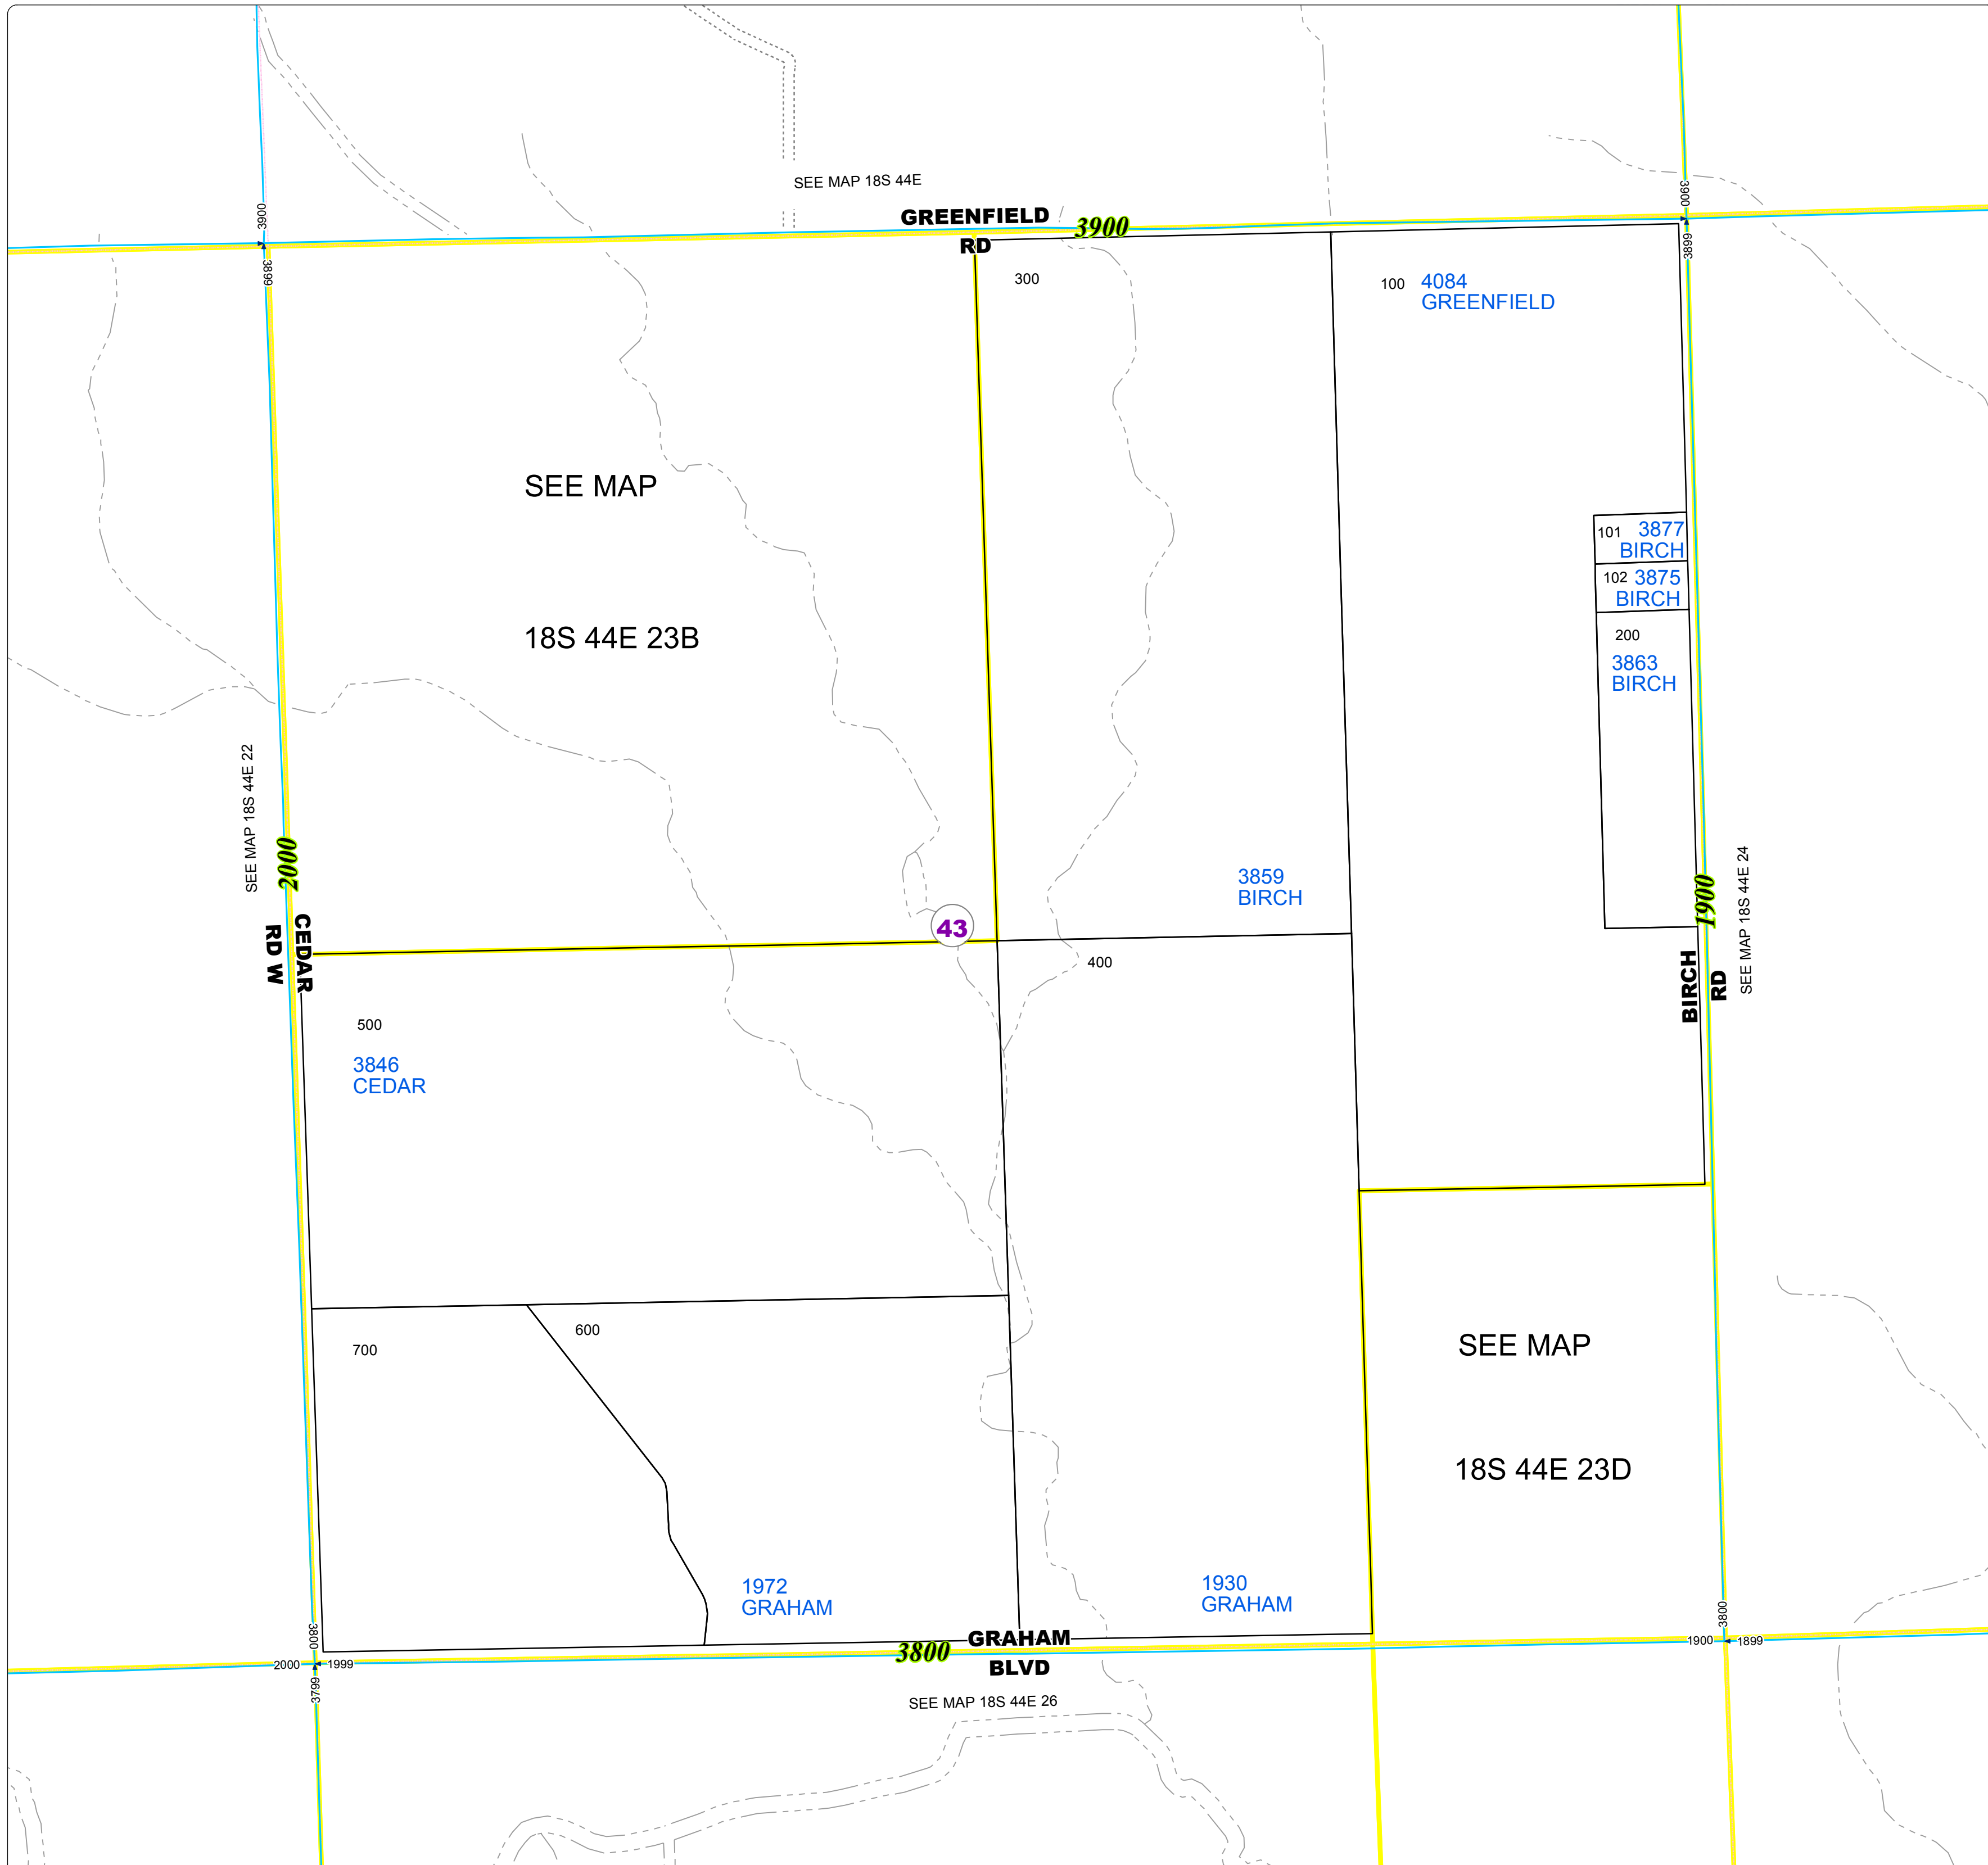

Malheur County  
Address Map

- Legend
- MapNumberBoundary
  - TAX CODE AREA
  - 43 - Vale Rural-Willowcreek

**DISCLAIMER**  
This information is not intended for use as an address locator and it should be noted that not all county address will be found. Parcels containing multiple addresses may only display a single address as recorded in the Assessor's database. This public information should be accepted and used by the recipient with the understanding that the data received from multiple sources was developed and collected for assessment purpose only.