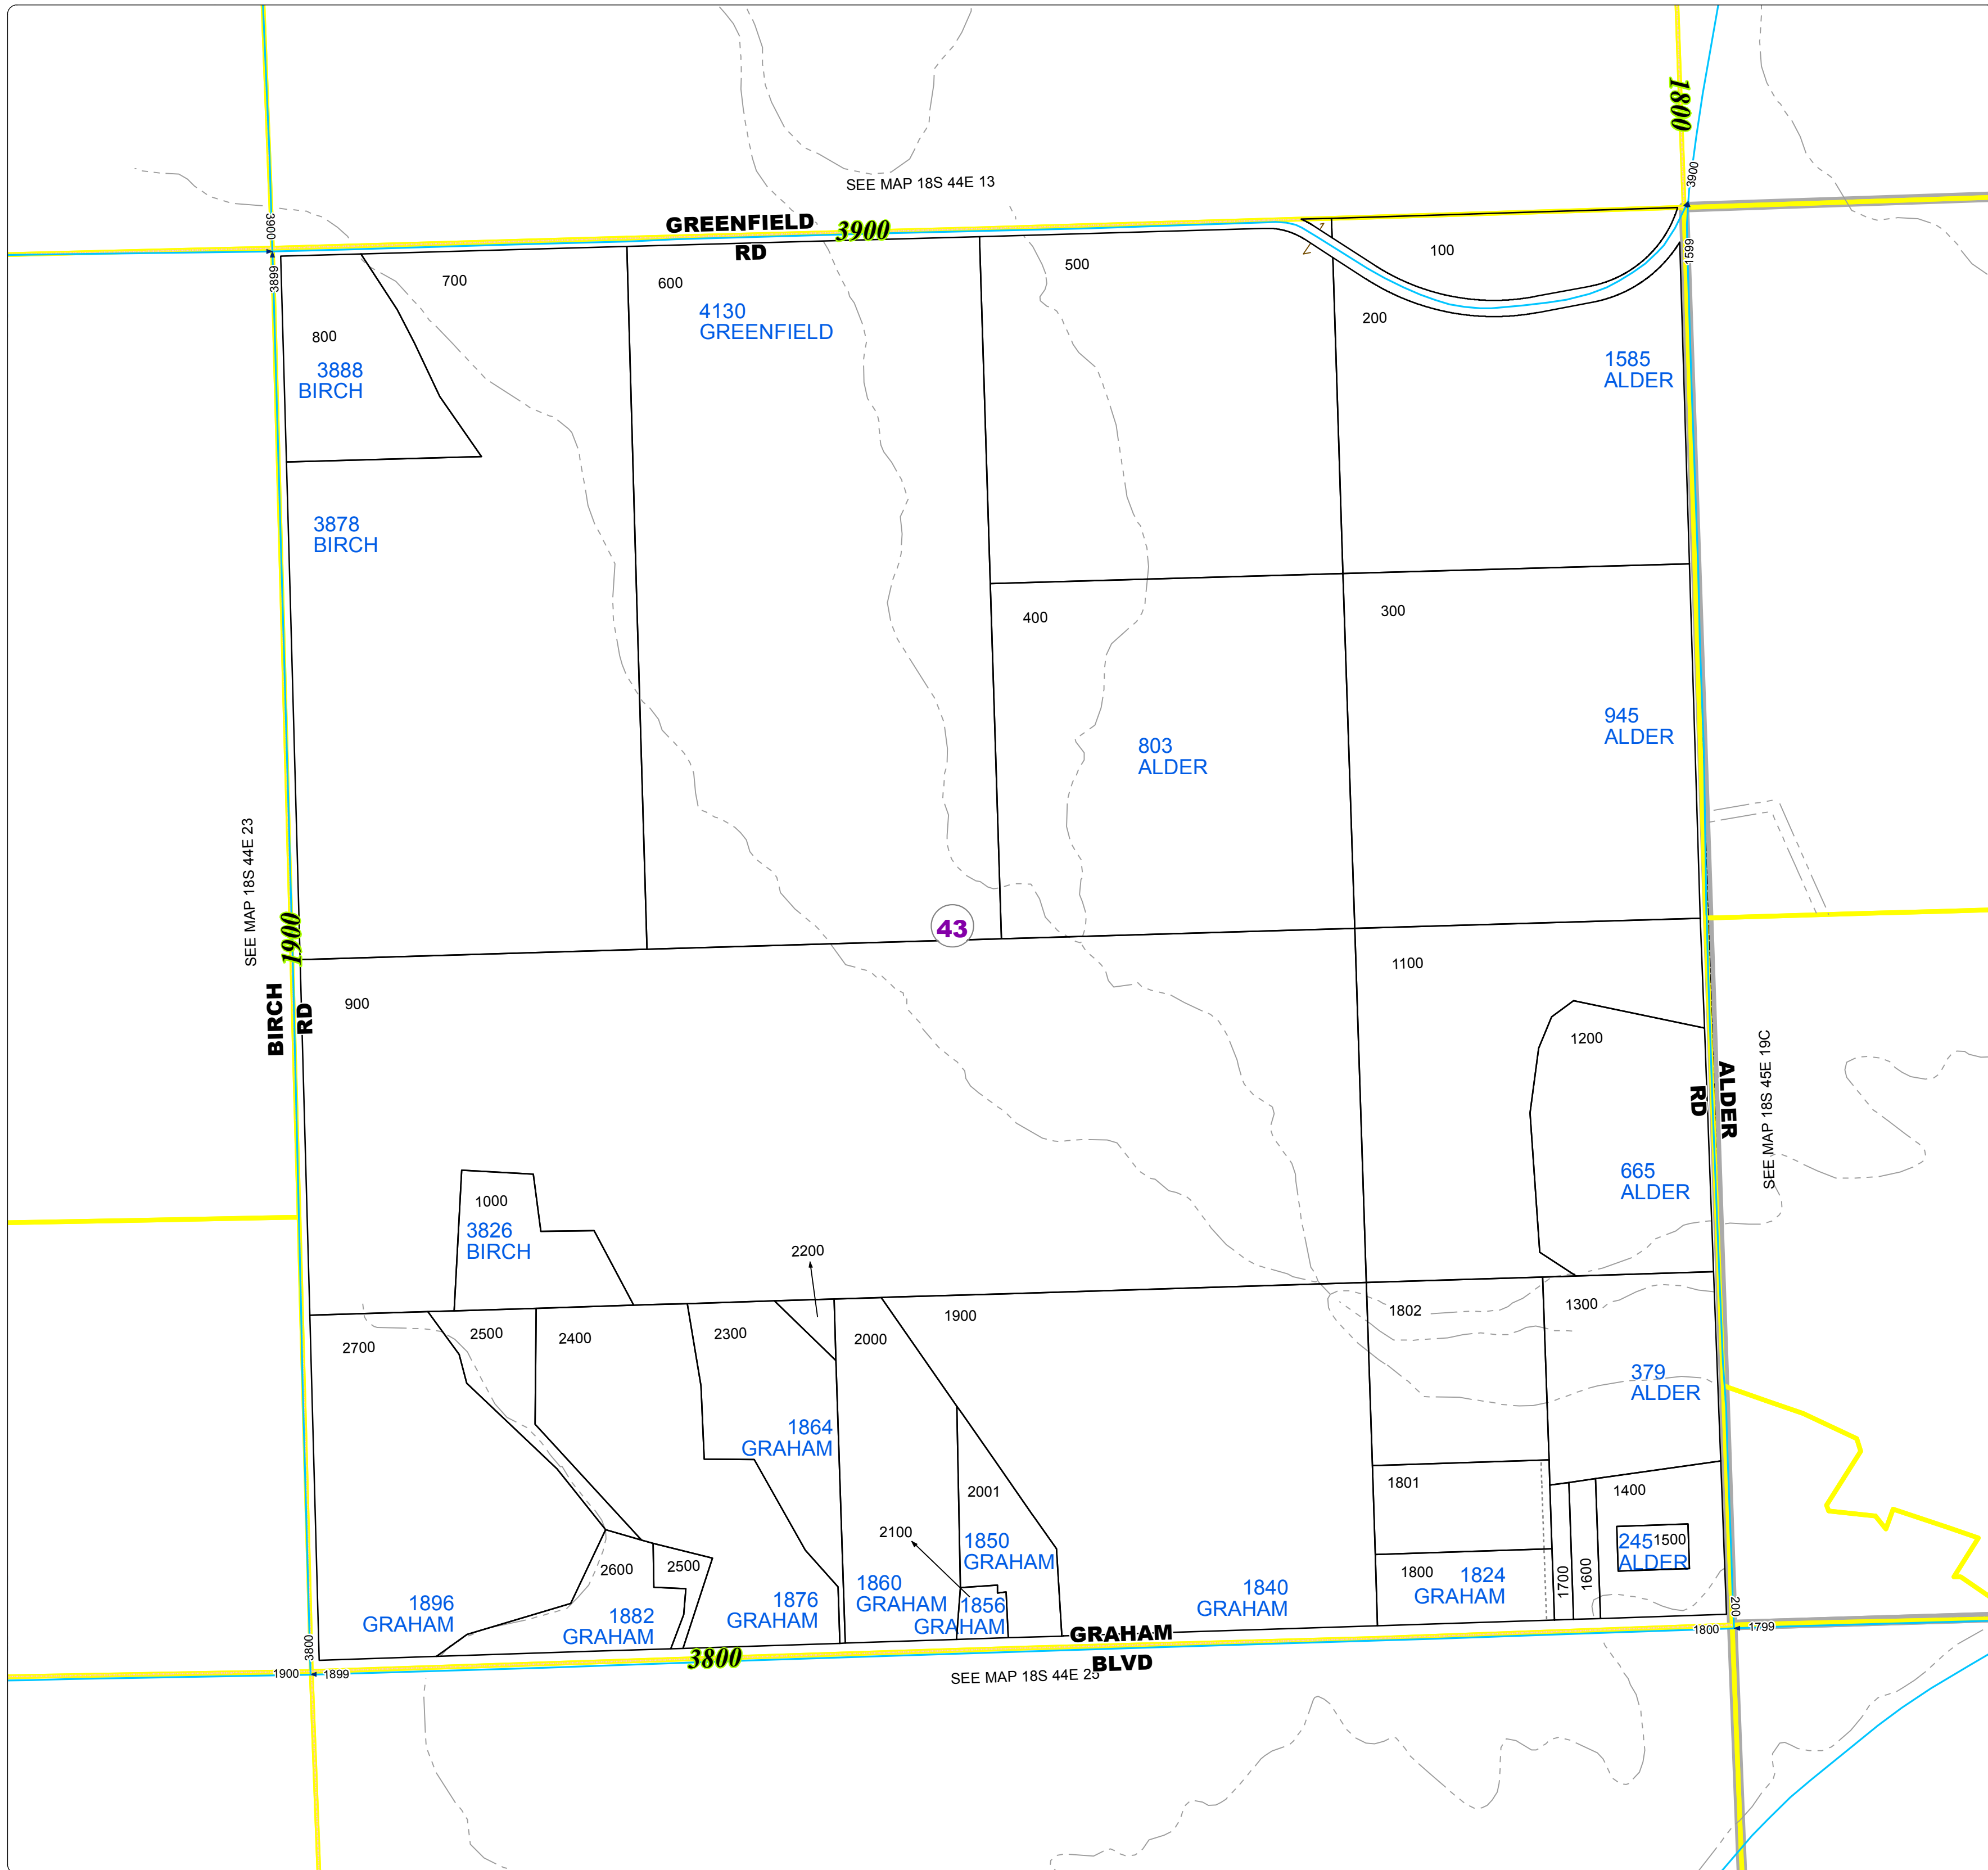

Malheur County Address Map

- Legend**
-  Vale Address Grid
 -  MapNumberBoundary
 - TAX CODE AREA**
 -  43 - Vale Rural-Willowcreek

DISCLAIMER
 This information is not intended for use as an address locator and it should be noted that not all county address will be found. Parcels containing multiple addresses may only display a single address as recorded in the Assessor's database. This public information should be accepted and used by the recipient with the understanding that the data received from multiple sources was developed and collected for assessment purpose only.

GL2016

18S44E24