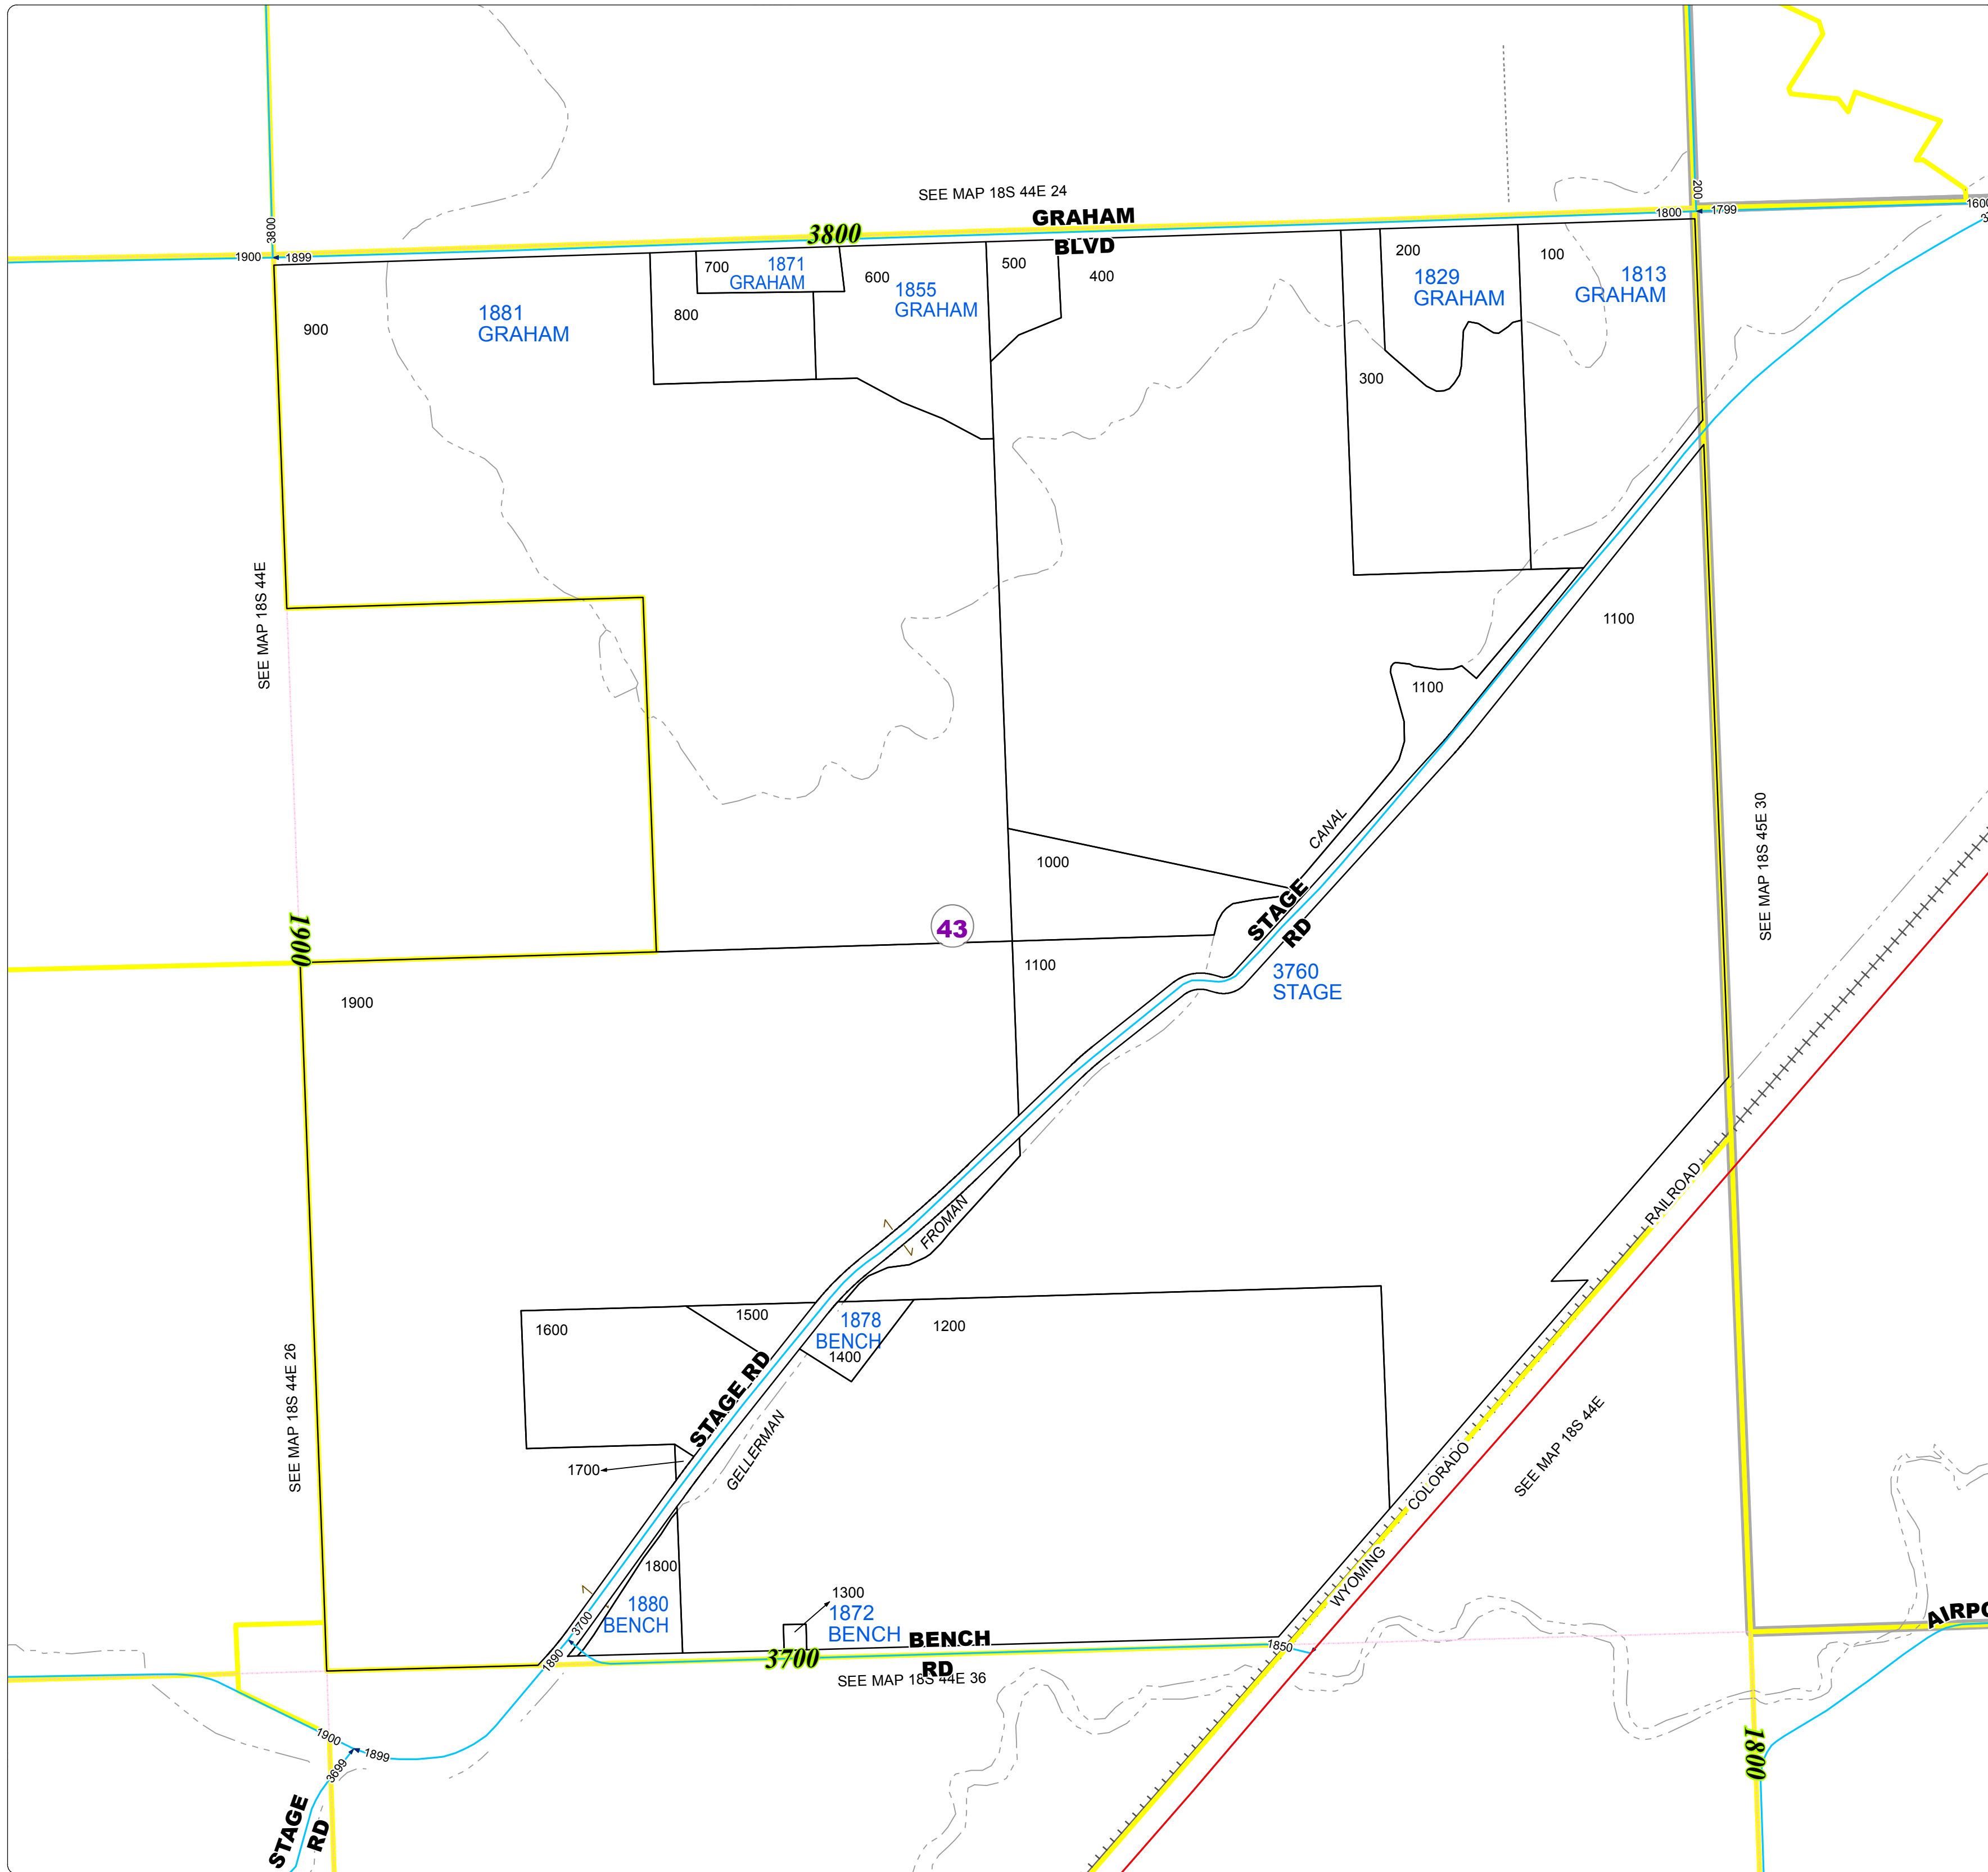

Malheur County Address Map

- Legend**
-  Vale Address Grid
 -  MapNumberBoundary
 - TAX CODE AREA**
 -  43 - Vale Rural-Willowcreek

DISCLAIMER
 This information is not intended for use as an address locator and it should be noted that not all county address will be found. Parcels containing multiple addresses may only display a single address as recorded in the Assessor's database. This public information should be accepted and used by the recipient with the understanding that the data received from multiple sources was developed and collected for assessment purpose only.