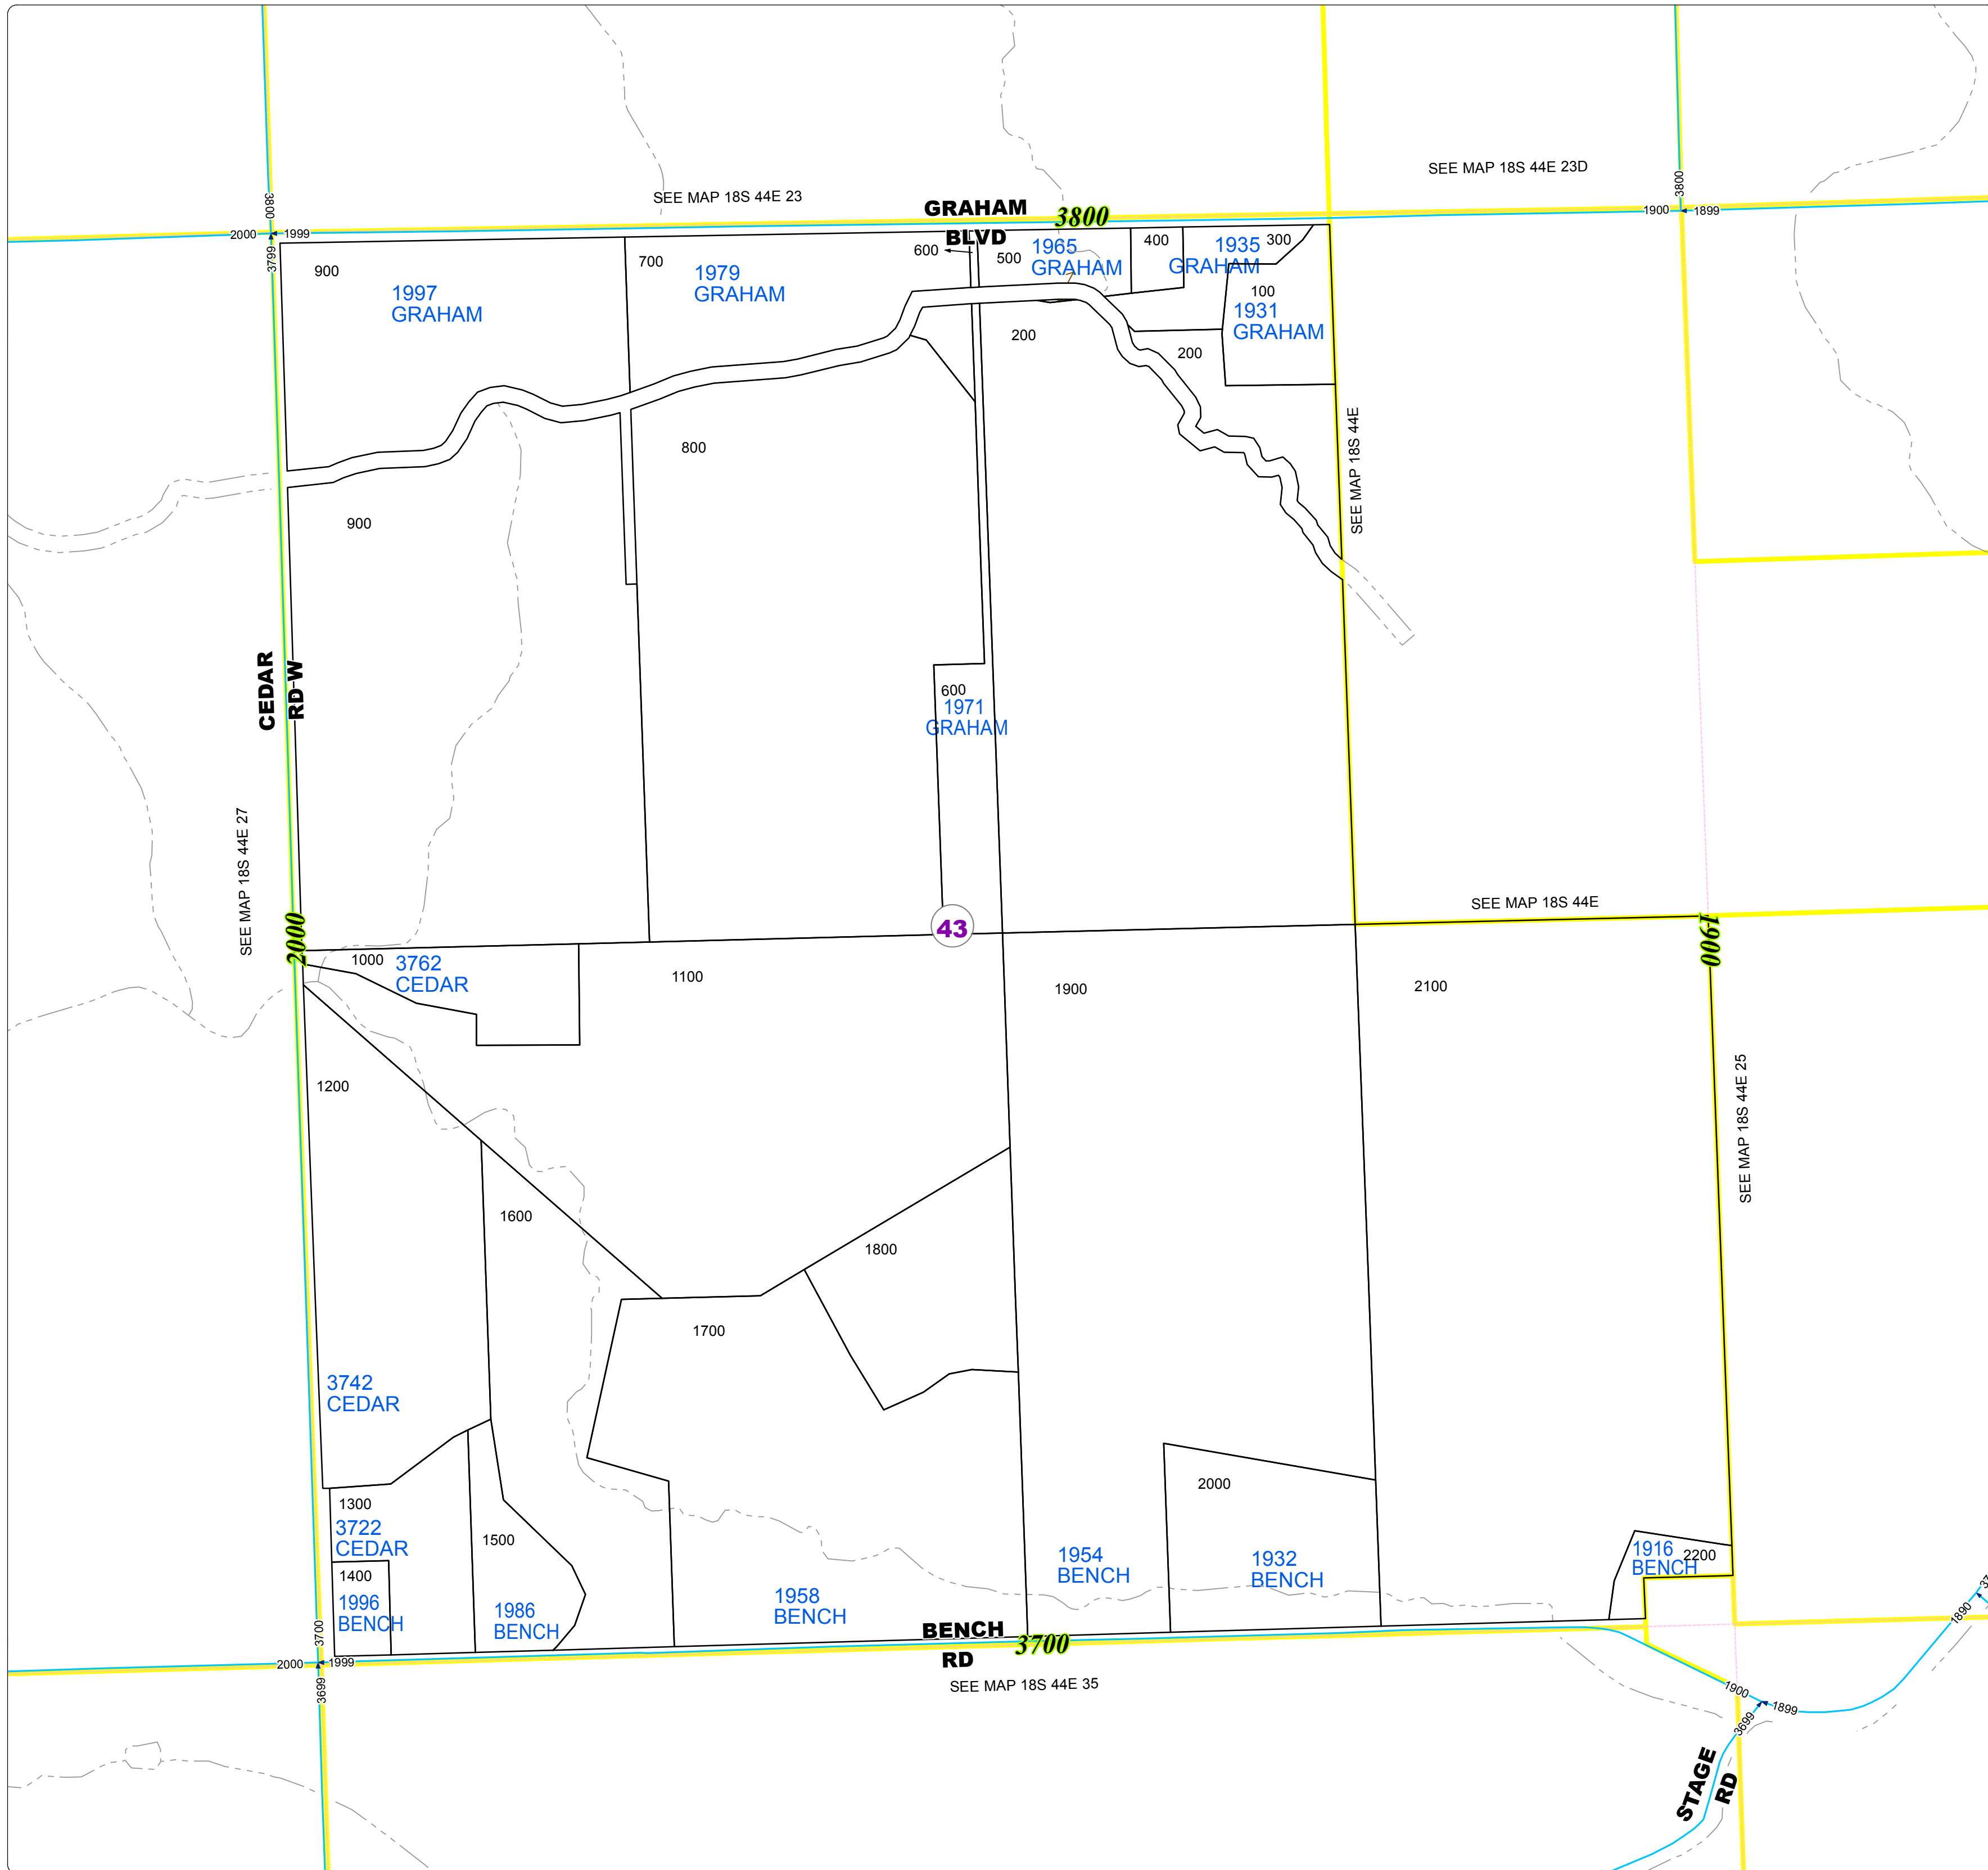

# Malheur County Address Map

- Legend**
- MapNumberBoundary
  - TAX CODE AREA
  - 43 - Vale Rural-Willowcreek

**DISCLAIMER**  
 This information is not intended for use as an address locator and it should be noted that not all county address will be found. Parcels containing multiple addresses may only display a single address as recorded in the Assessor's database. This public information should be accepted and used by the recipient with the understanding that the data received from multiple sources was developed and collected for assessment purpose only.

GL2016

18S44E26