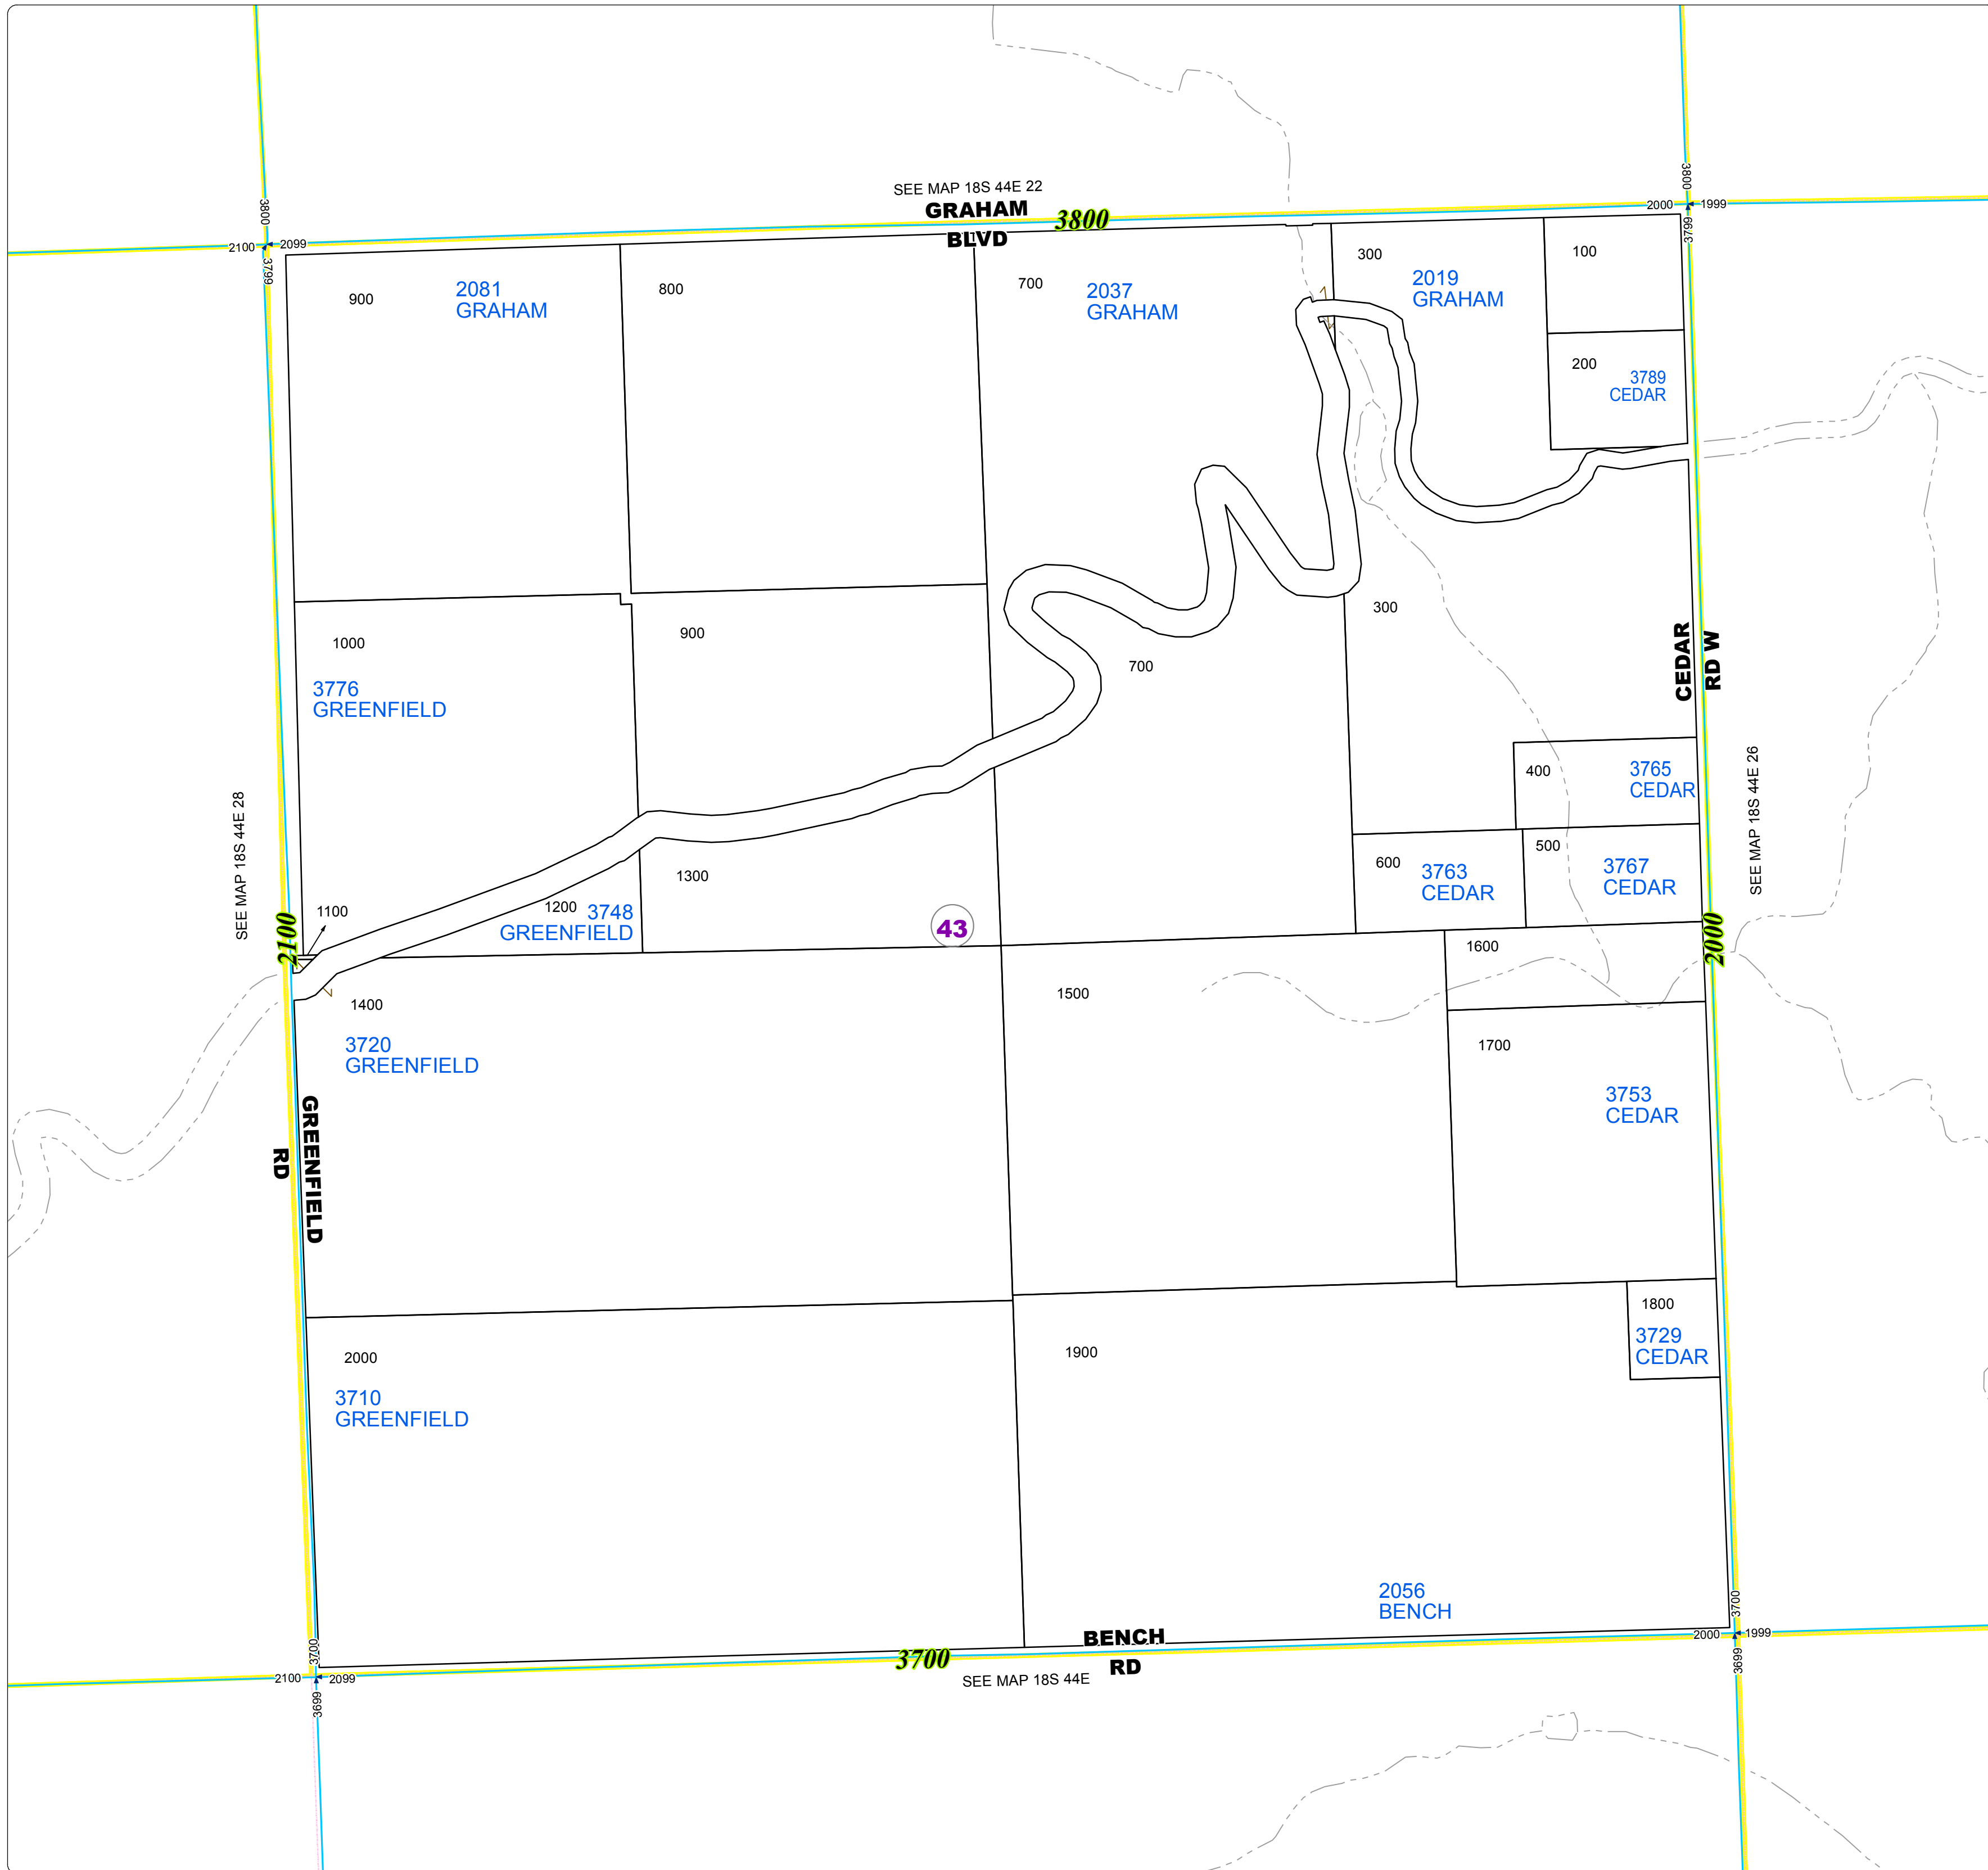

# Malheur County Address Map

- Legend
- MapNumberBoundary
  - TAX CODE AREA
  - 43 - Vale Rural-Willowcreek

**DISCLAIMER**  
This information is not intended for use as an address locator and it should be noted that not all county address will be found. Parcels containing multiple addresses may only display a single address as recorded in the Assessor's database. This public information should be accepted and used by the recipient with the understanding that the data received from multiple sources was developed and collected for assessment purpose only.