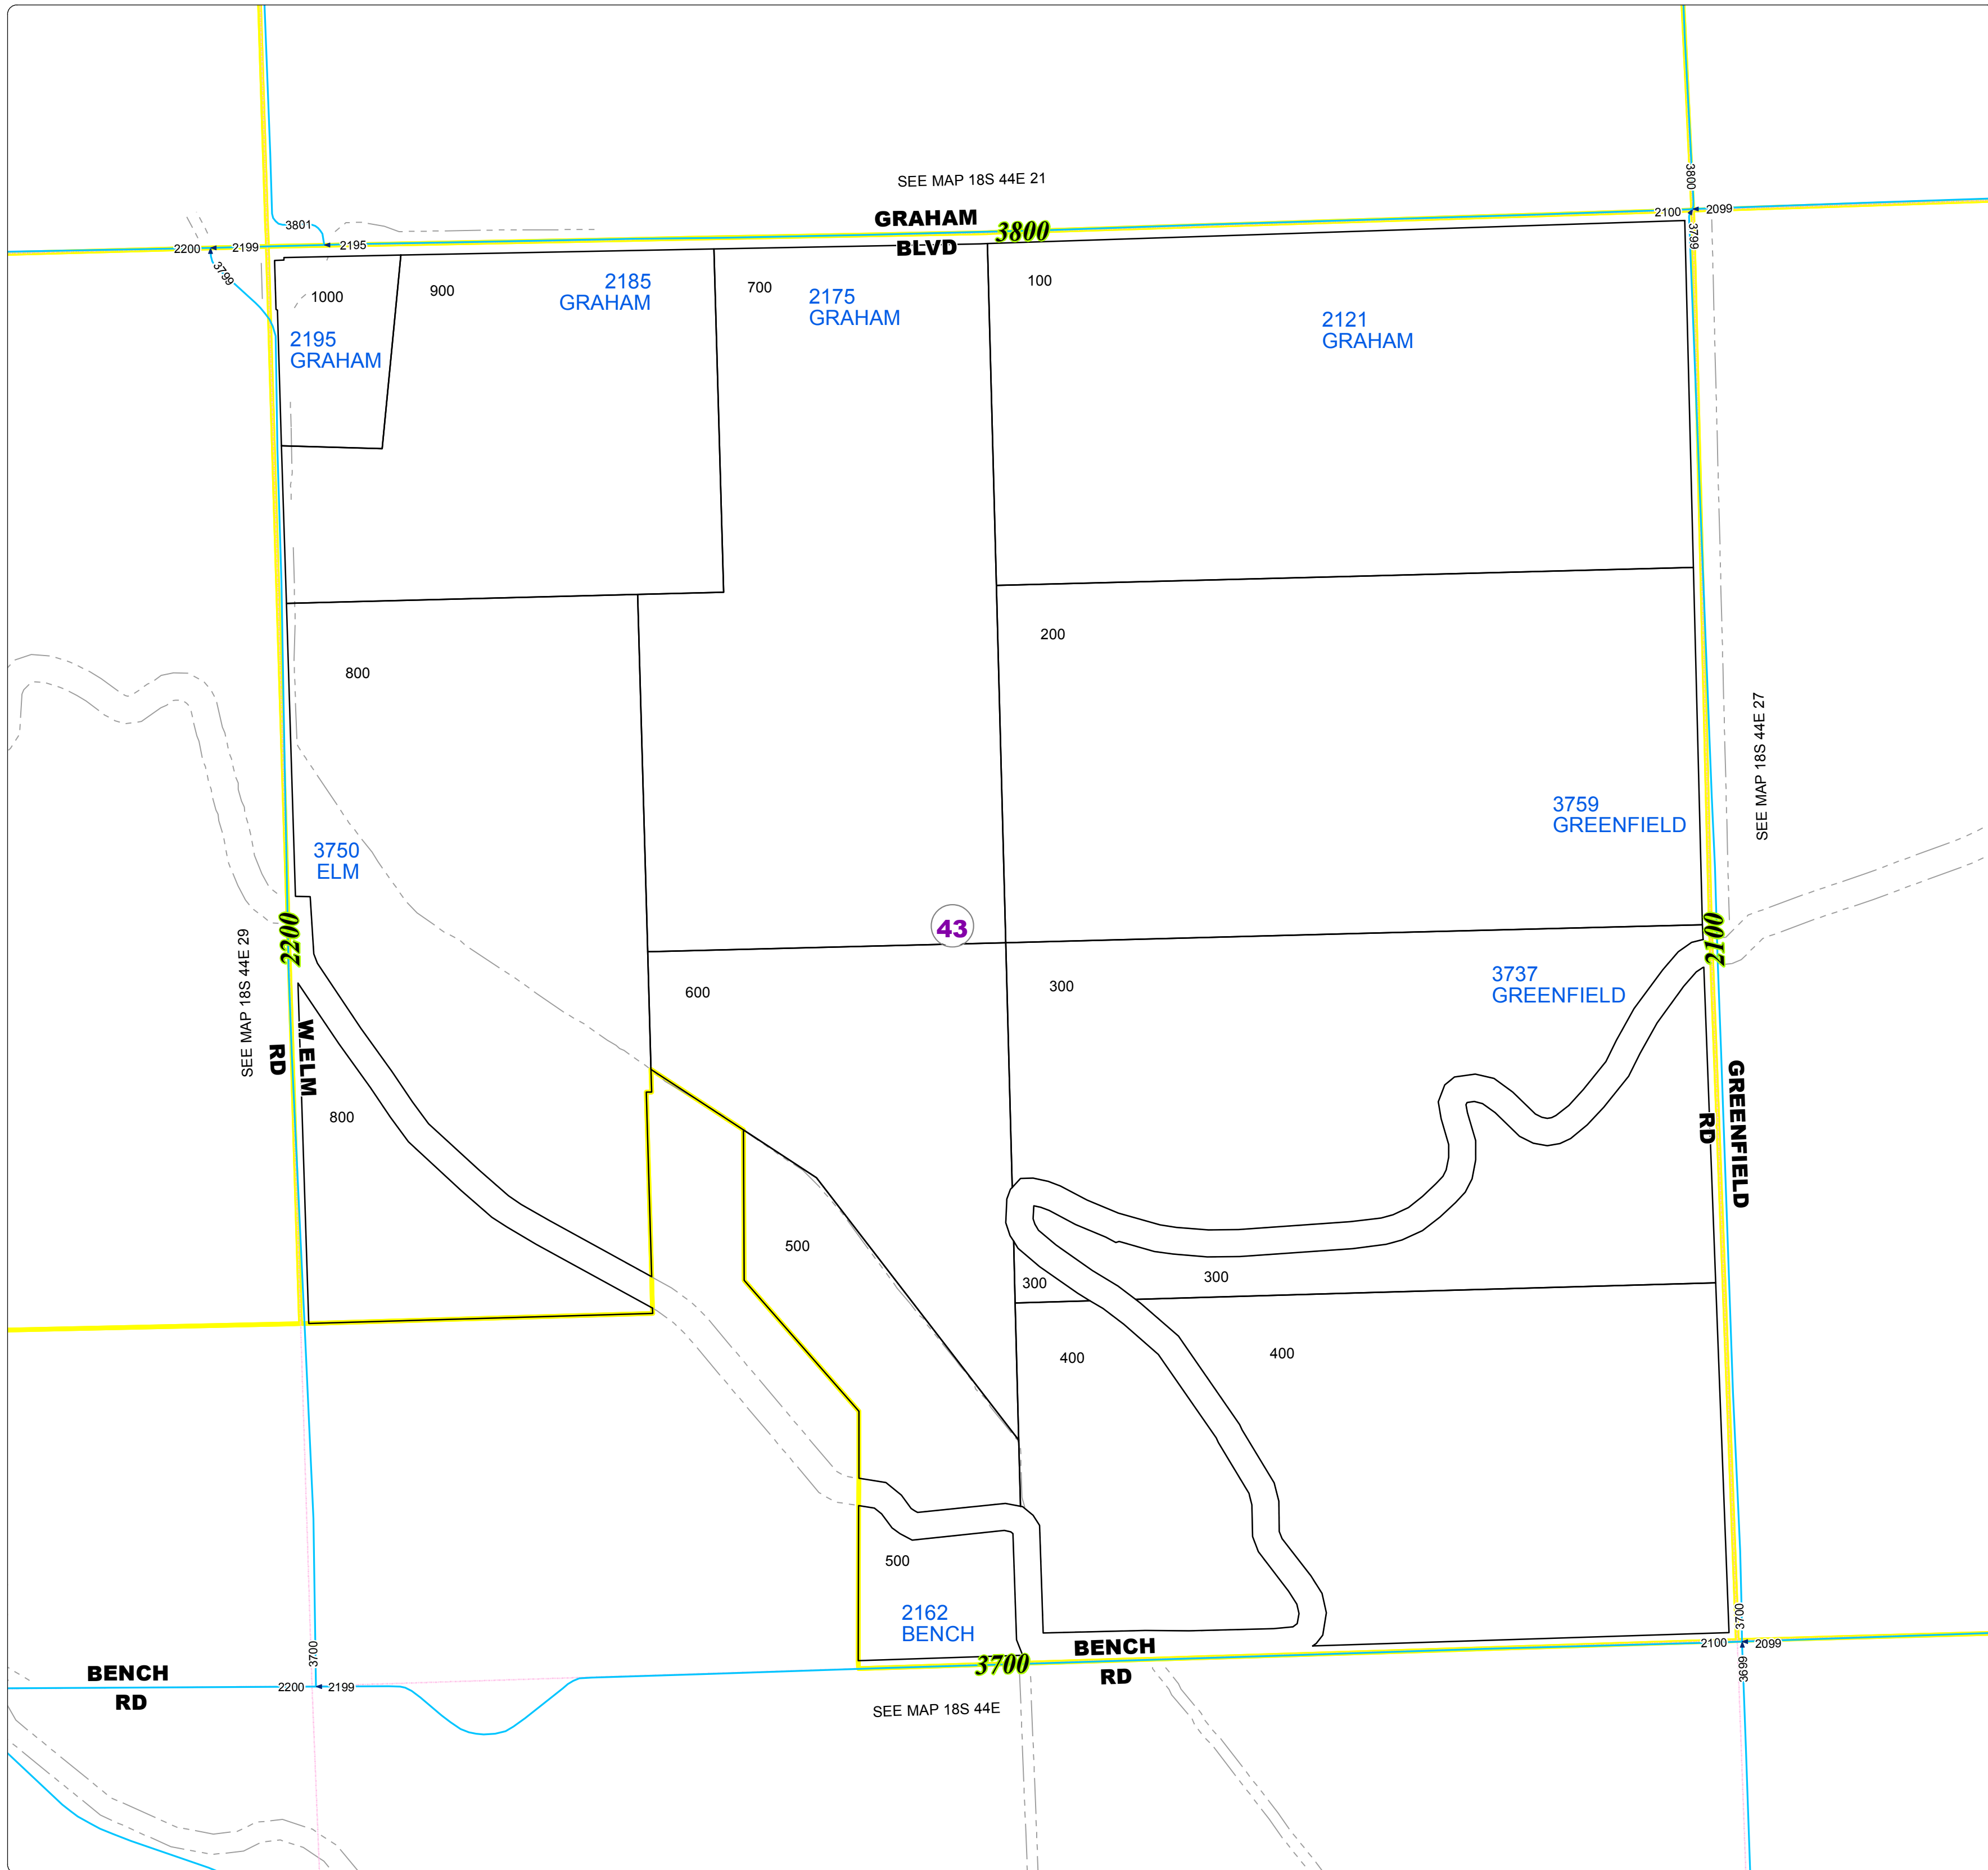

Malheur County Address Map

- Legend**
- MapNumberBoundary
 - TAX CODE AREA
 - 43 - Vale Rural-Willowcreek

DISCLAIMER
This information is not intended for use as an address locator and it should be noted that not all county address will be found. Parcels containing multiple addresses may only display a single address as recorded in the Assessor's database. This public information should be accepted and used by the recipient with the understanding that the data received from multiple sources was developed and collected for assessment purpose only.

GL2016

18S44E28