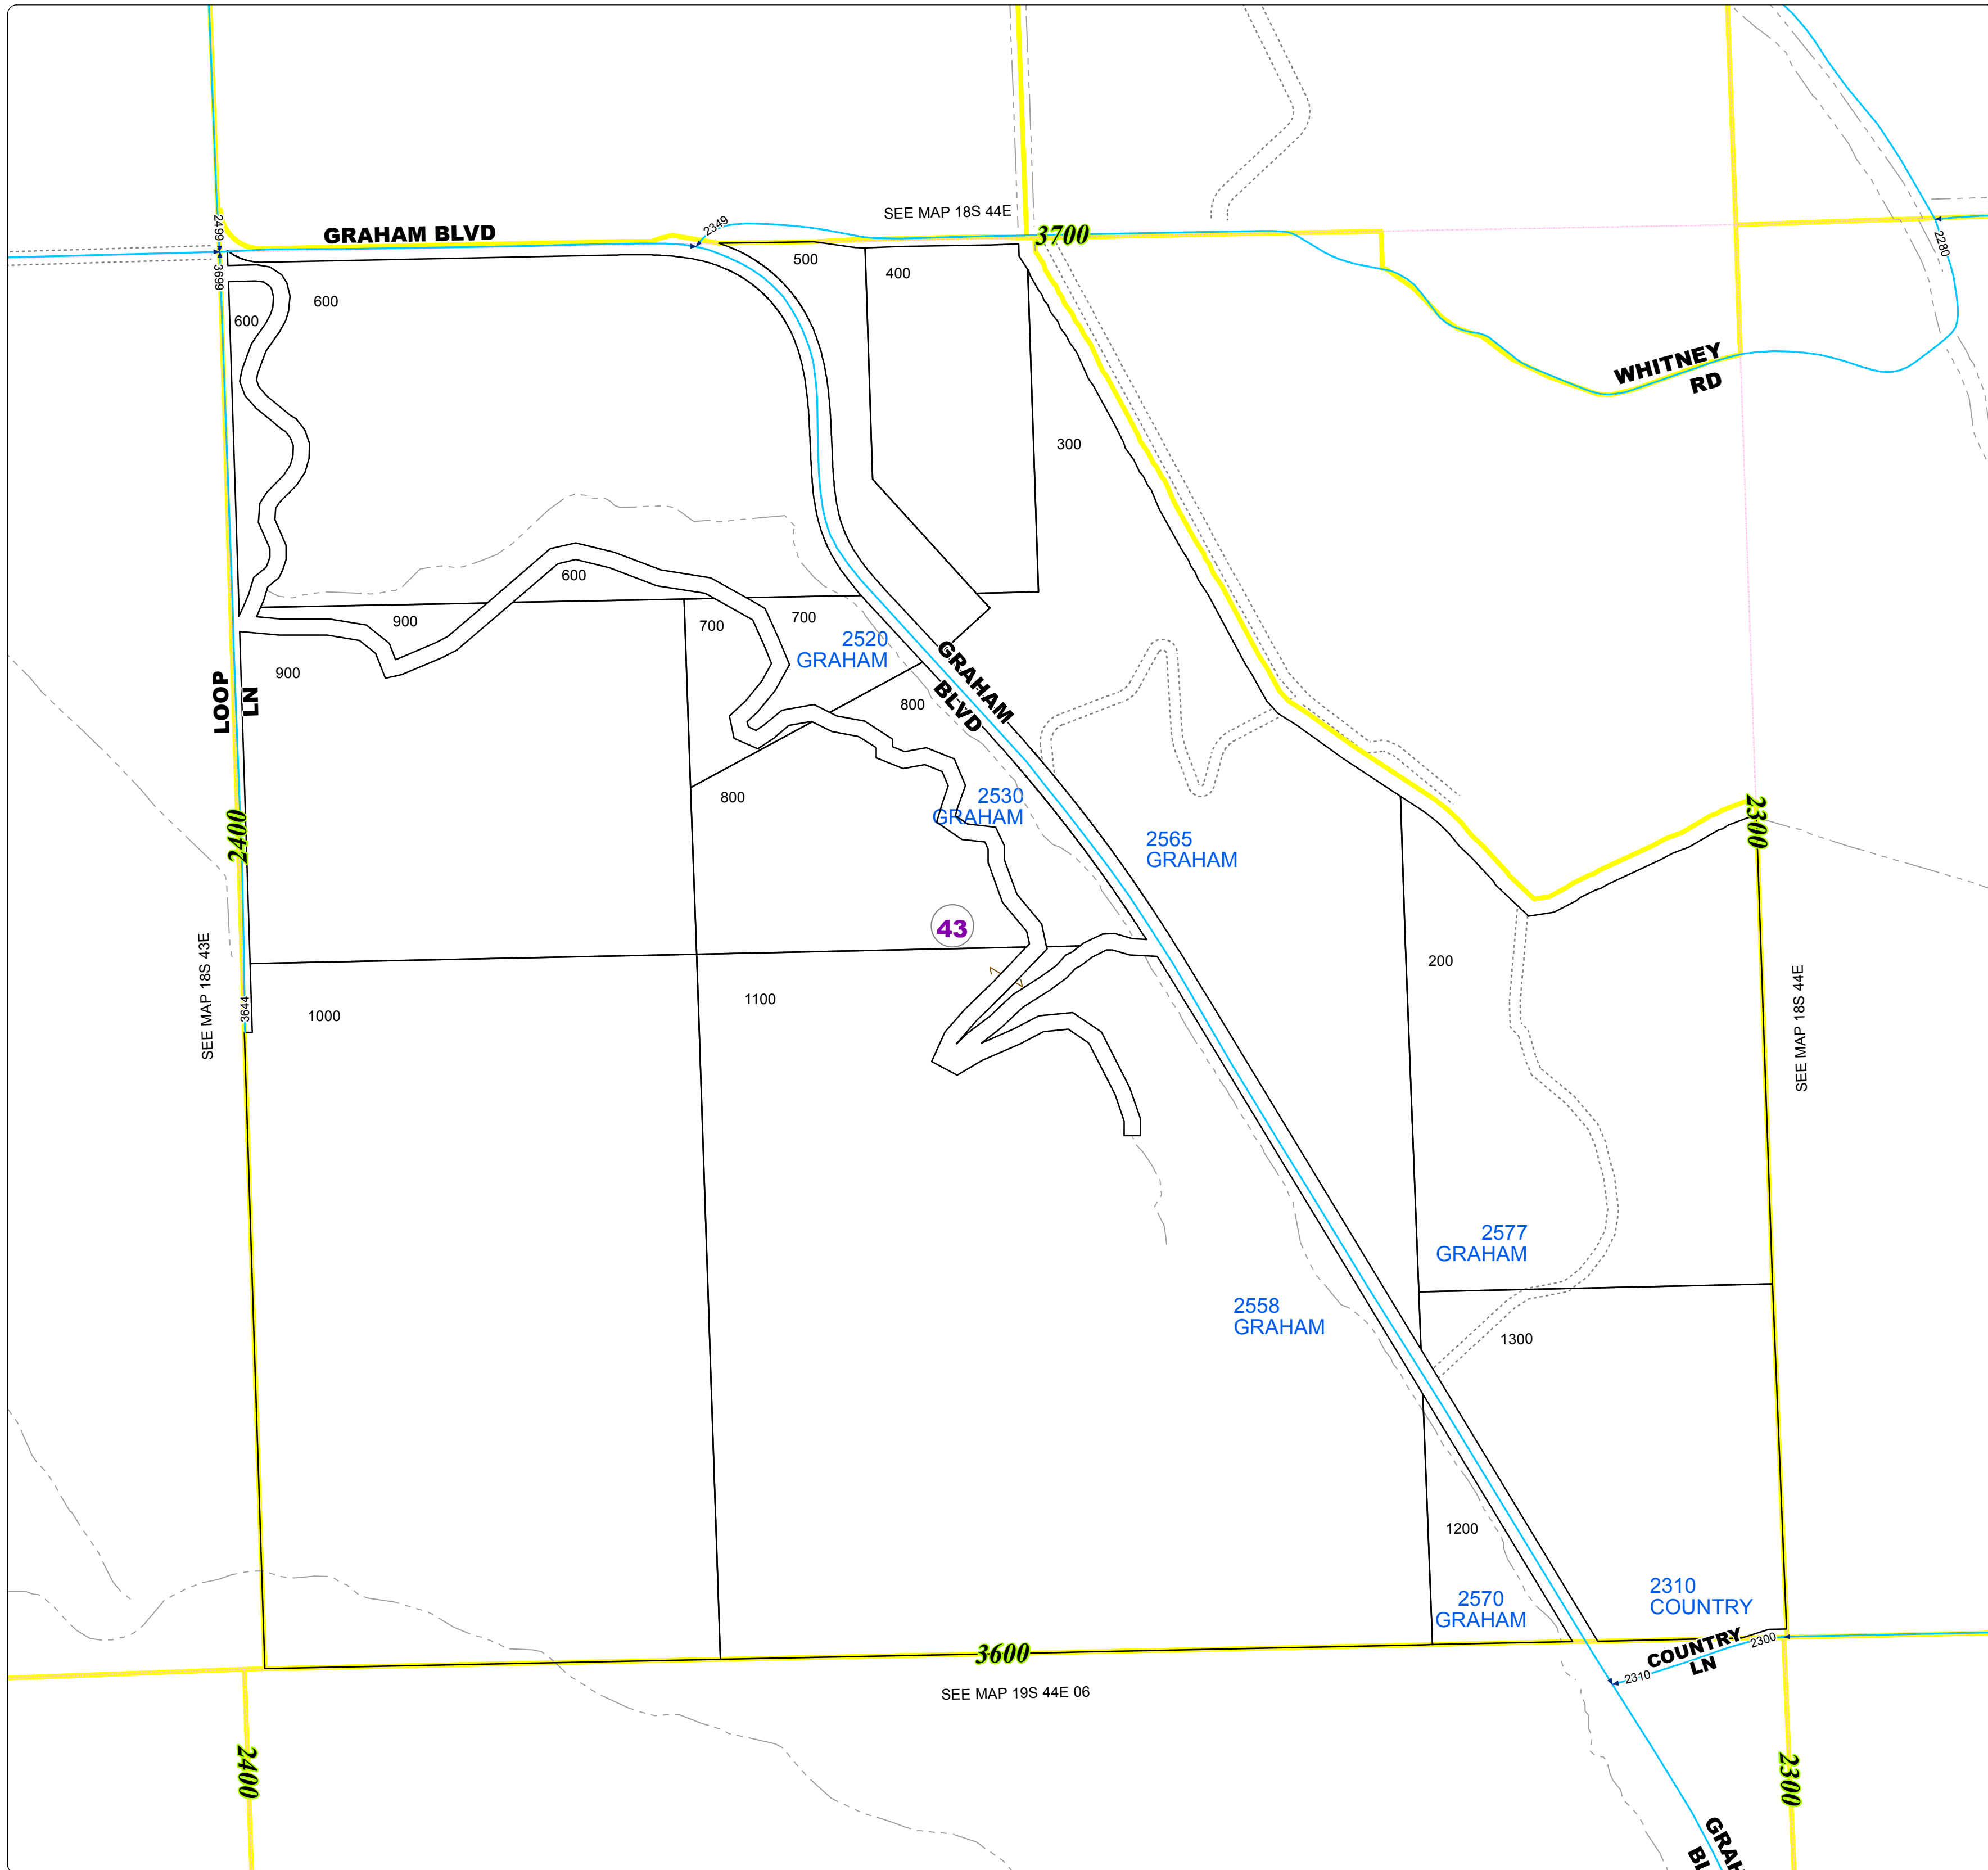

Malheur County Address Map

- Legend**
- MapNumberBoundary
 - TAX CODE AREA
 - 43 - Vale Rural-Willowcreek

DISCLAIMER
 This information is not intended for use as an address locator and it should be noted that not all county address will be found. Parcels containing multiple addresses may only display a single address as recorded in the Assessor's database. This public information should be accepted and used by the recipient with the understanding that the data received from multiple sources was developed and collected for assessment purpose only.

GL2016

18S44E31