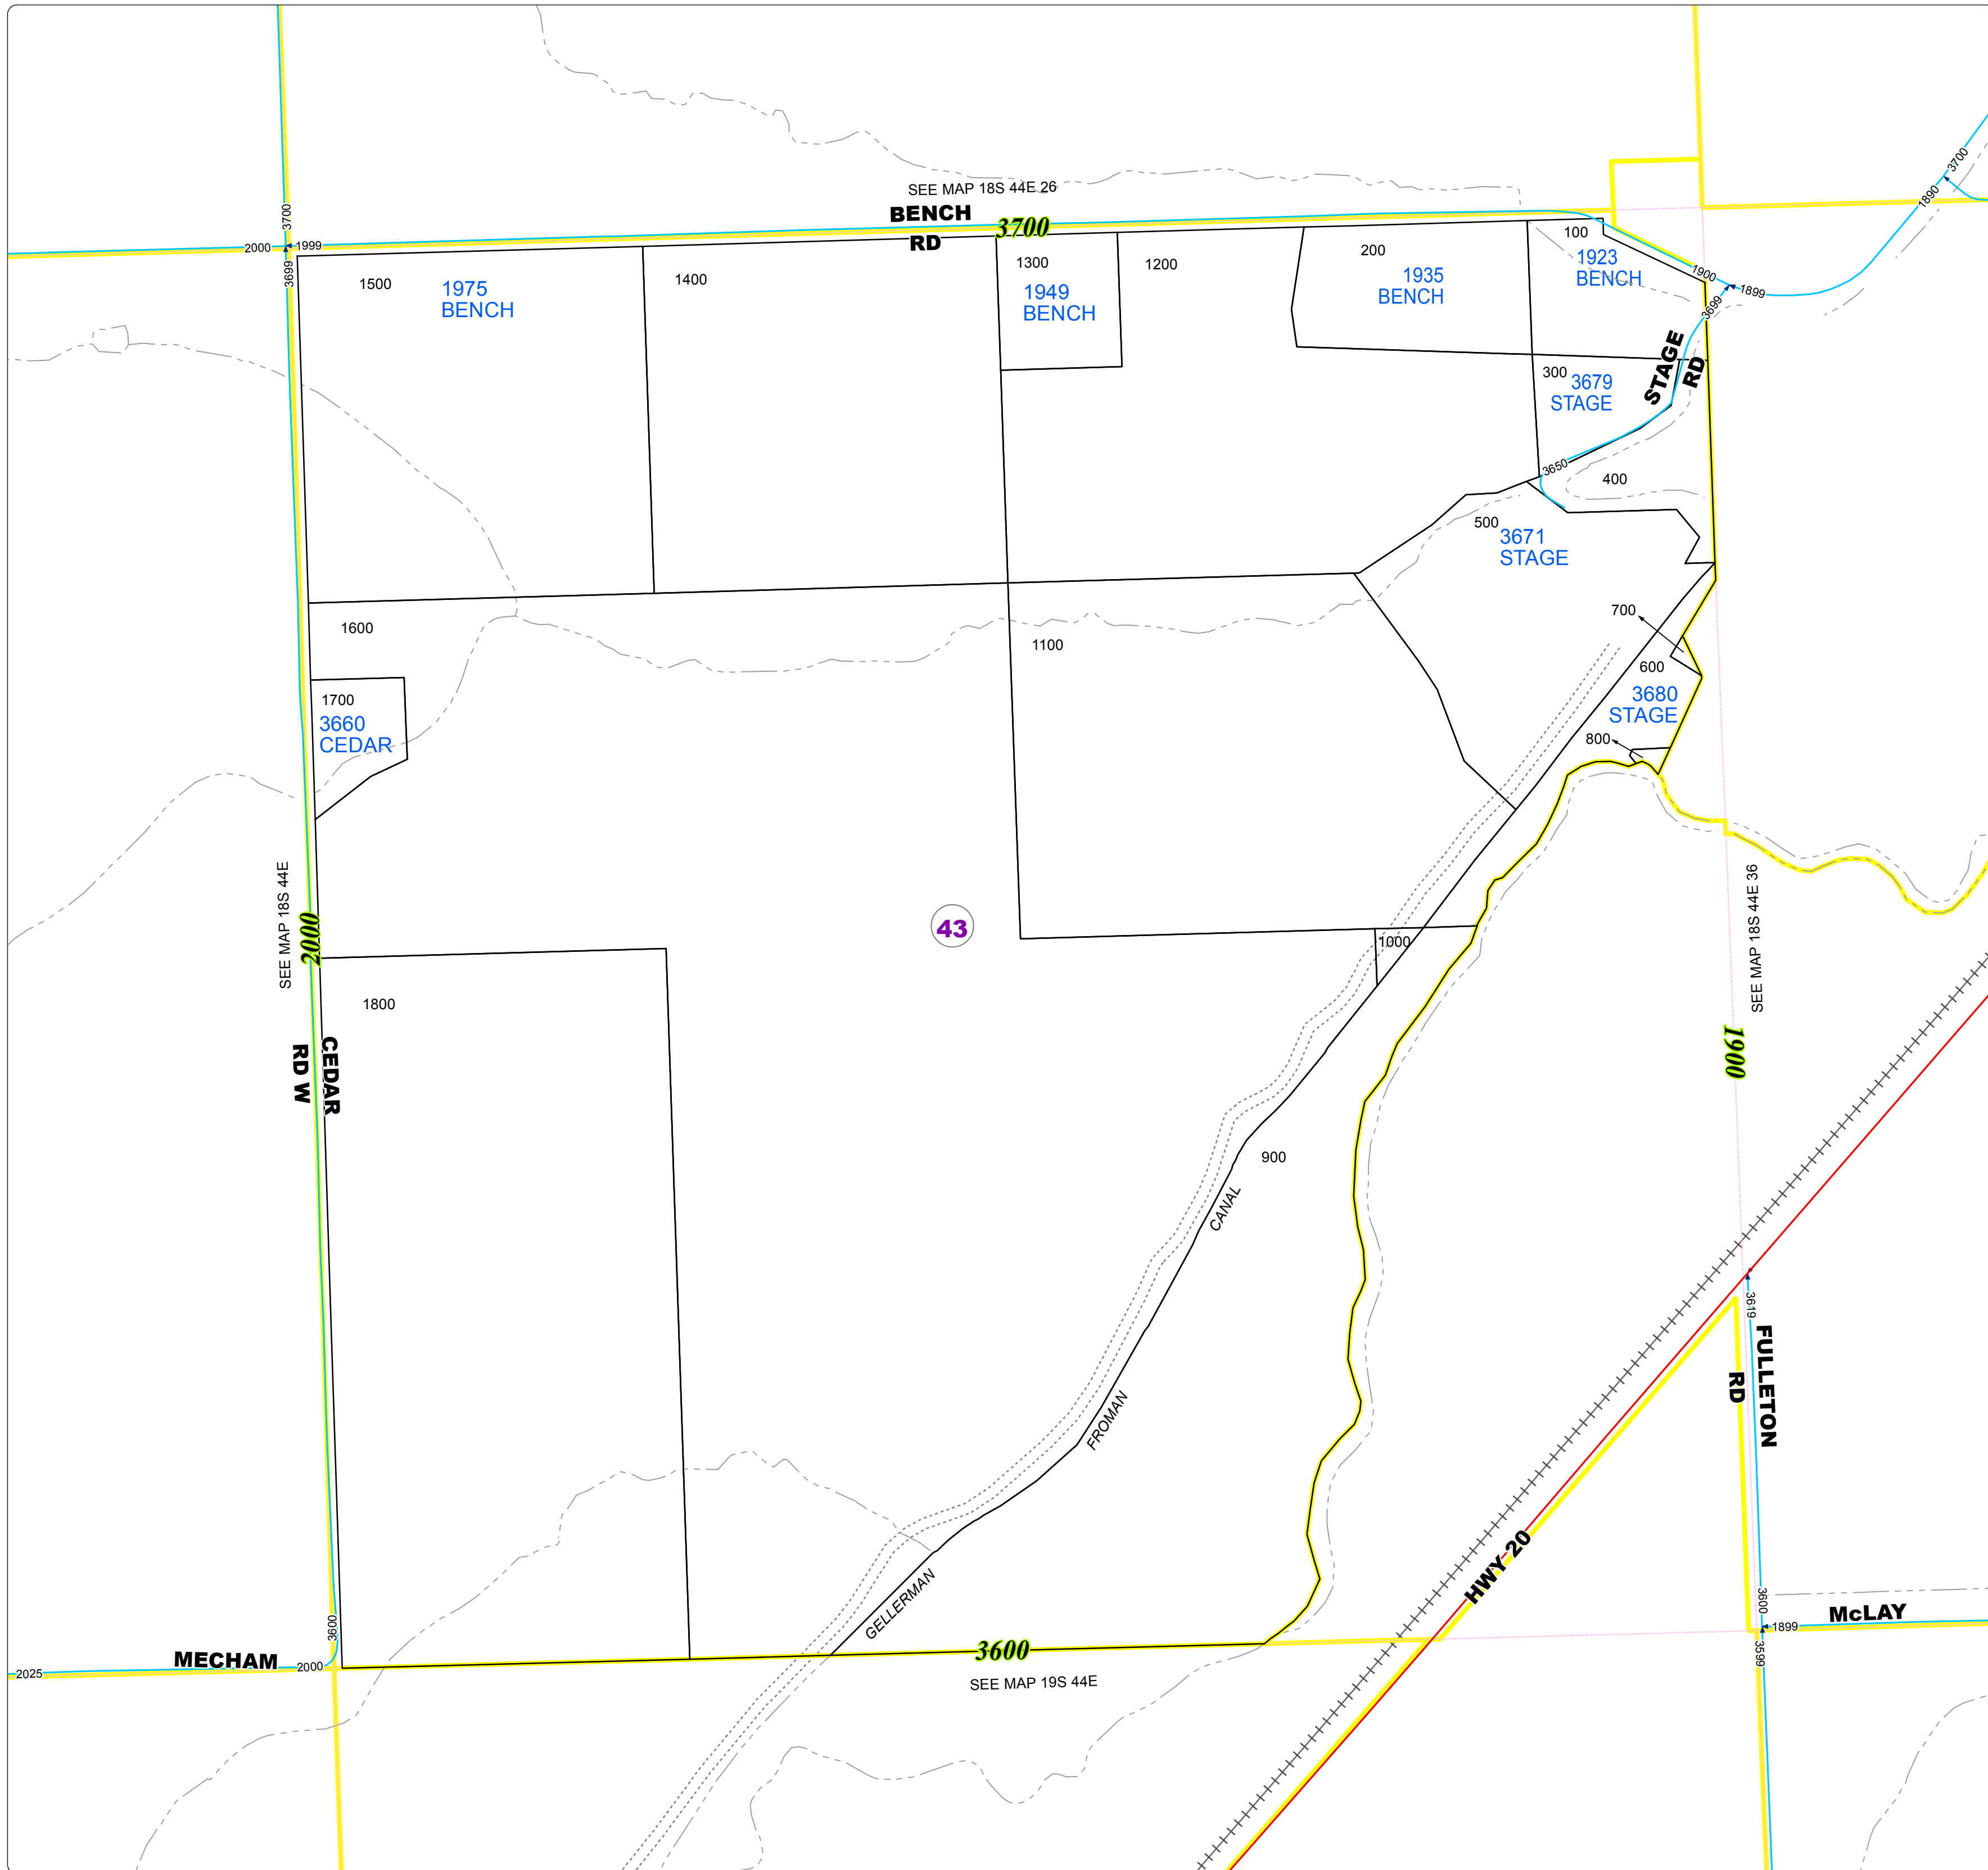

Malheur County Address Map

- Legend
- MapNumberBoundary
 - TAX CODE AREA
 - 43 - Vale Rural-Willowcreek

DISCLAIMER
This information is not intended for use as an address locator and it should be noted that not all county address will be found. Parcels containing multiple addresses may only display a single address as recorded in the Assessor's database. This public information should be accepted and used by the recipient with the understanding that the data received from multiple sources was developed and collected for assessment purpose only.