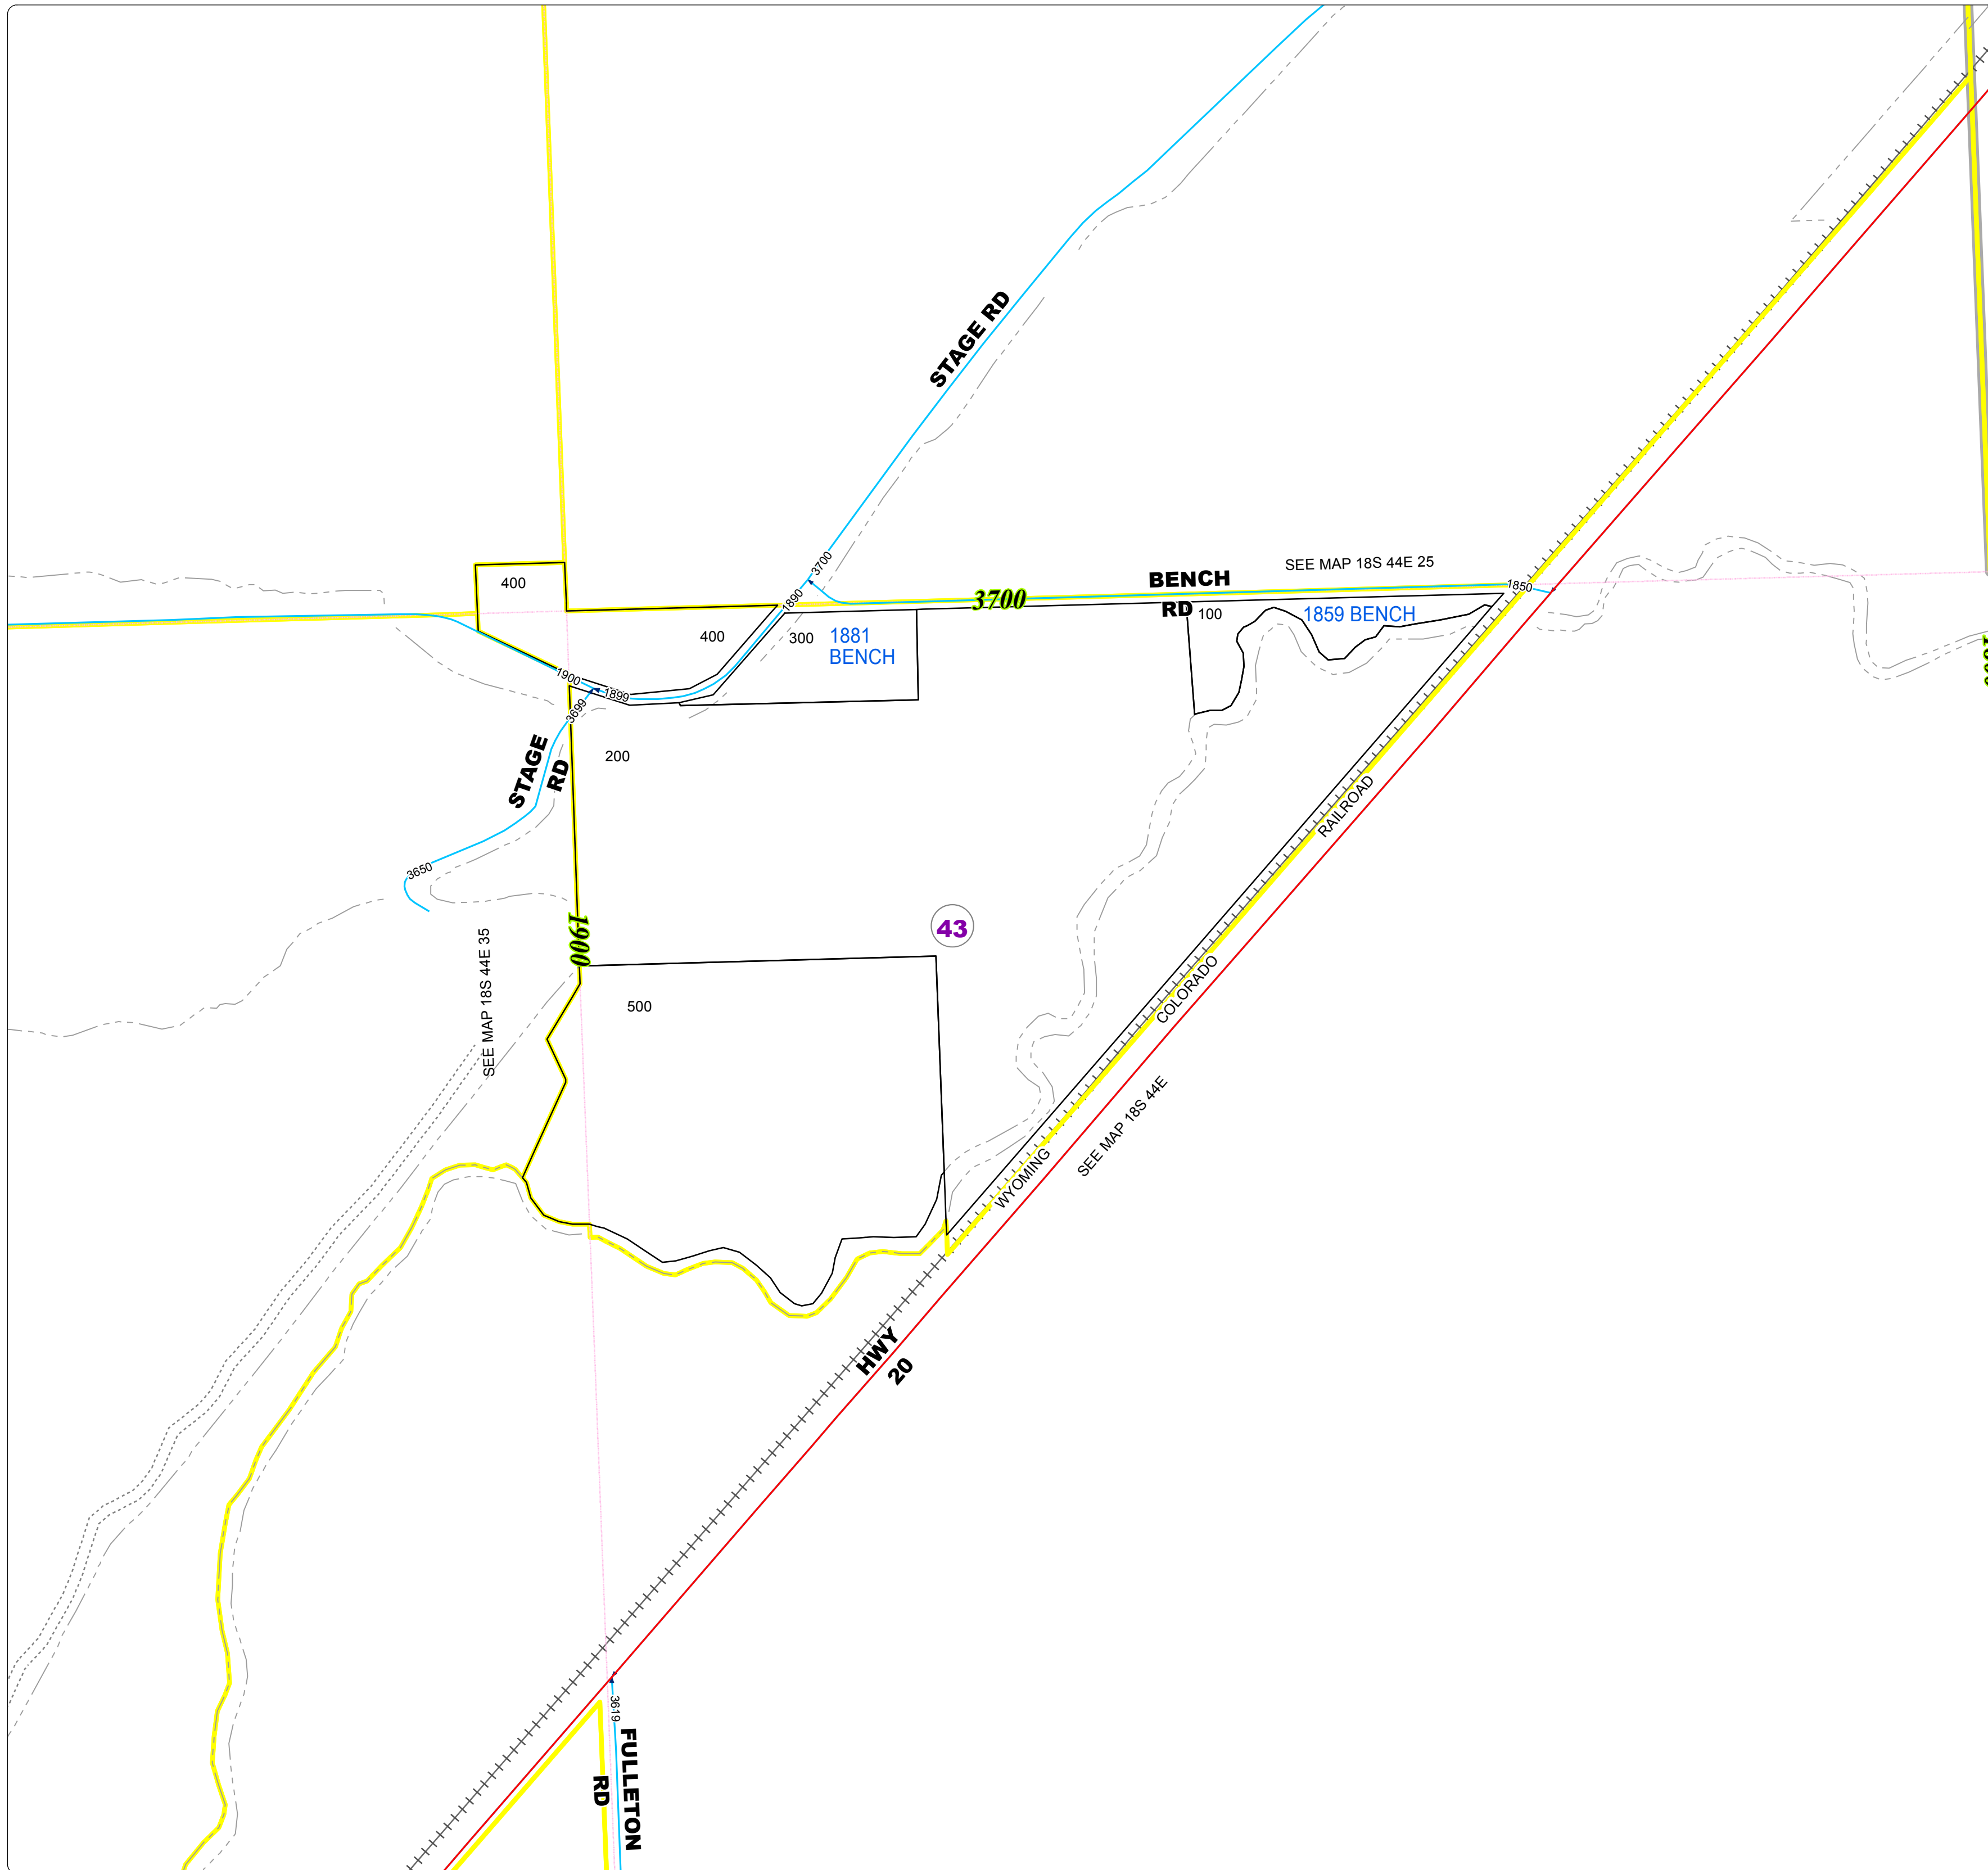

Malheur County Address Map

- Legend
- Vale Address Grid
 - MapNumberBoundary
 - TAX CODE AREA
 - 43 - Vale Rural-Willowcreek

DISCLAIMER
This information is not intended for use as an address locator and it should be noted that not all county address will be found. Parcels containing multiple addresses may only display a single address as recorded in the Assessor's database. This public information should be accepted and used by the recipient with the understanding that the data received from multiple sources was developed and collected for assessment purpose only.