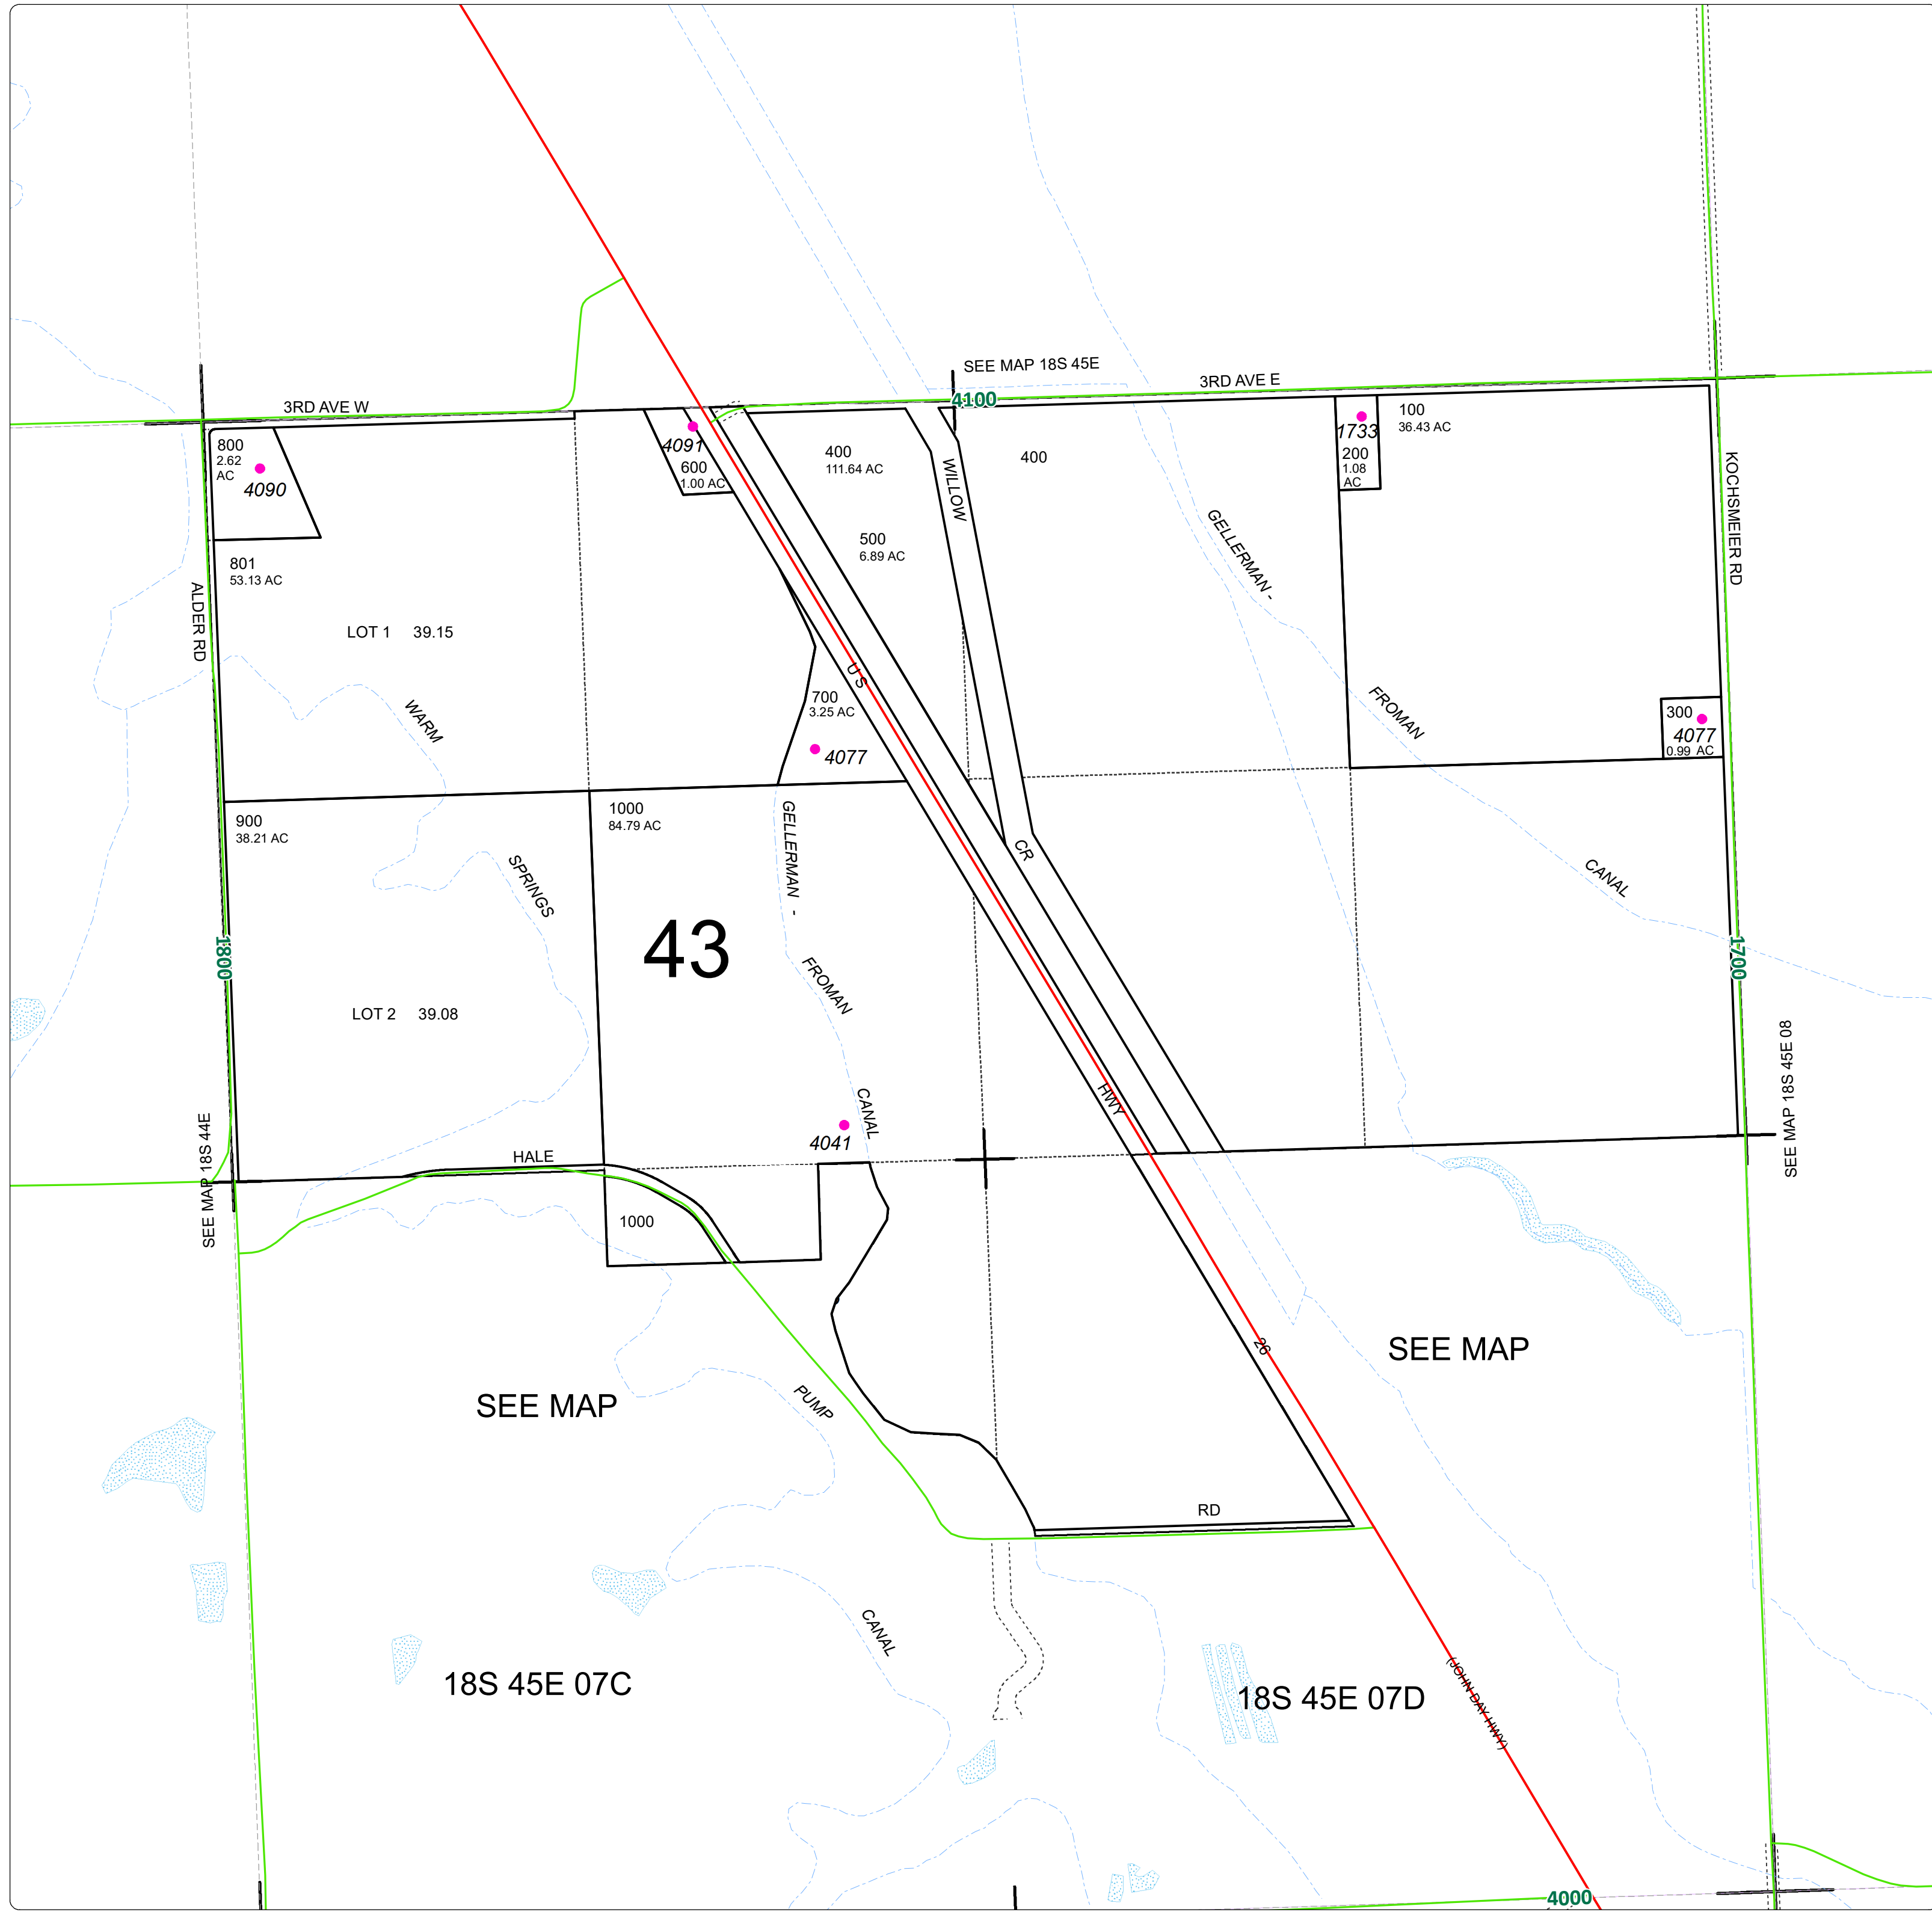

MAPNUM	TAXLOT	REF	SITUSADDRESS
18S4507	200	13700	1733 3RD AVE E, VALE
18S4507	300	13701	4077 KOCHSMEIER RD, VALE
18S4507	600	13697	4091 JOHN DAY HWY, VALE
18S4507	700	13695	4077 JOHN DAY HWY, VALE
18S4507	800	13696	4090 ALDER RD, VALE
18S4507	1000	13705	4041 JOHN DAY HWY, VALE

NOTE:  
HIGHLIGHTED CELLS, INDICATE  
PARCELS WITH MULTIPLE ADDRESSES.

THIS MAP WAS PREPARED FOR  
ASSESSMENT PURPOSE ONLY

**18S45E07**