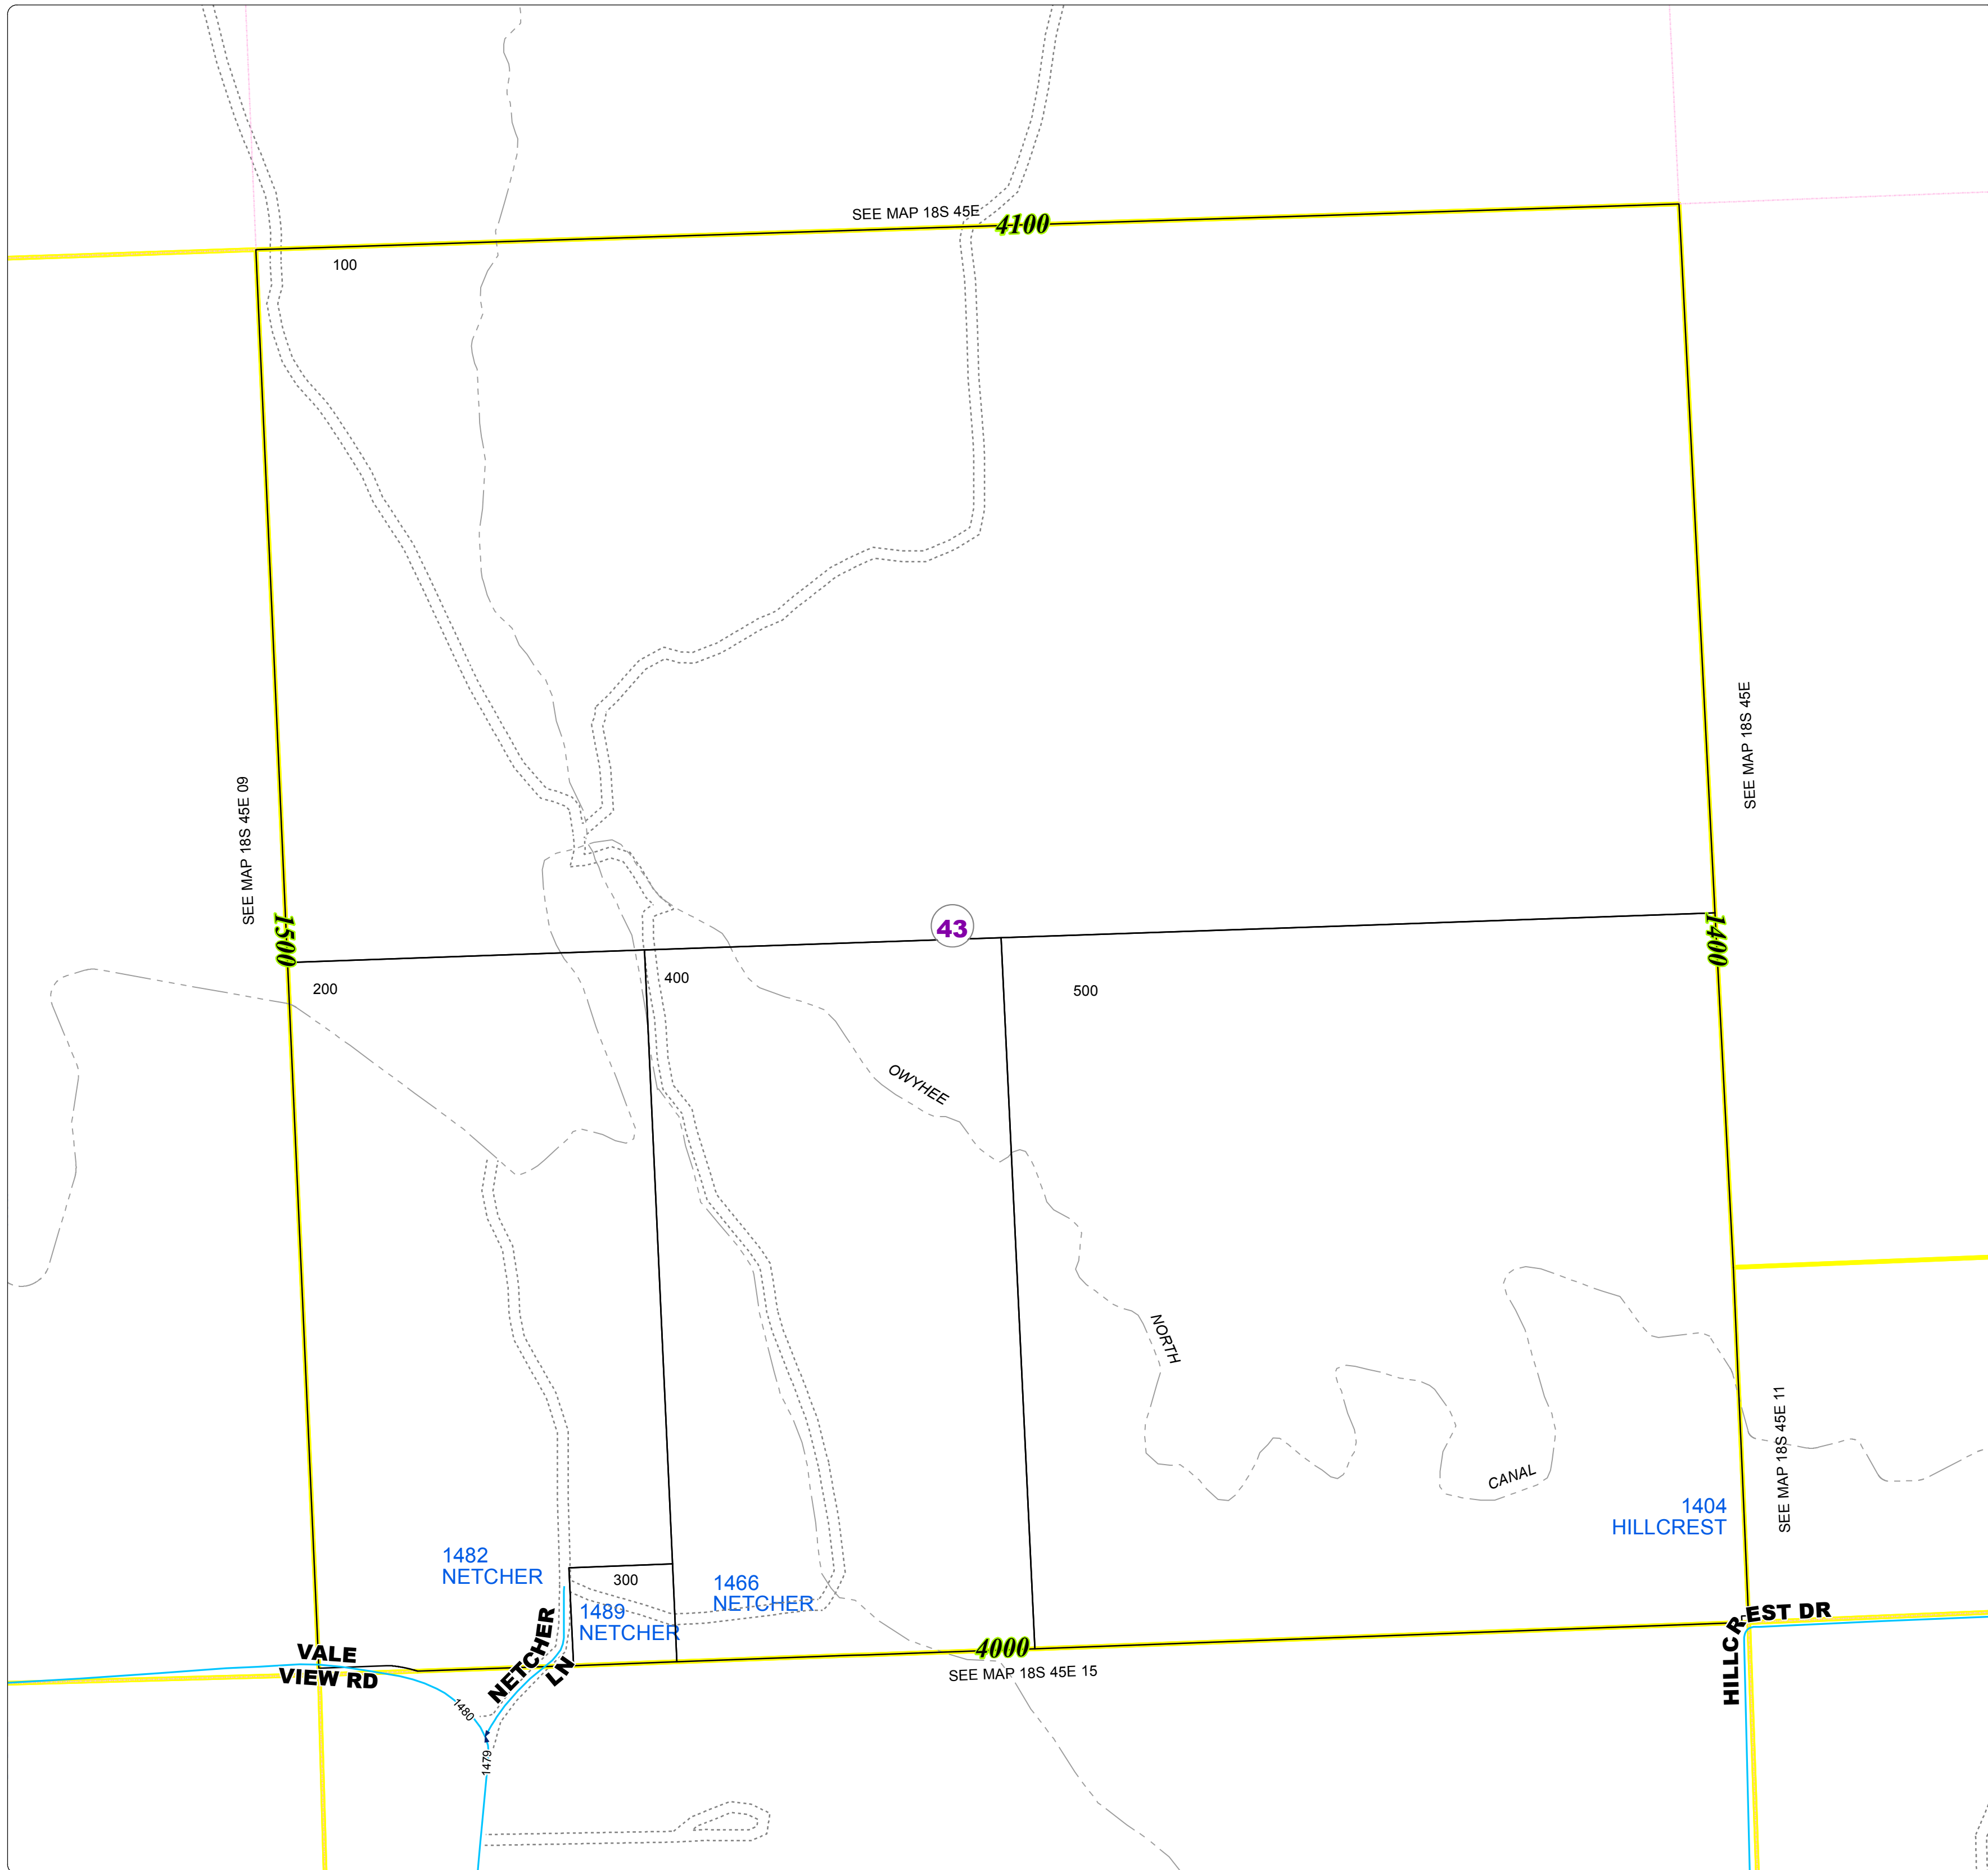

Malheur County Address Map

- Legend**
-  MapNumberBoundary
 - TAX CODE AREA**
 -  43 - Vale Rural-Willowcreek

DISCLAIMER
This information is not intended for use as an address locator and it should be noted that not all county address will be found. Parcels containing multiple addresses may only display a single address as recorded in the Assessor's database. This public information should be accepted and used by the recipient with the understanding that the data received from multiple sources was developed and collected for assessment purpose only.