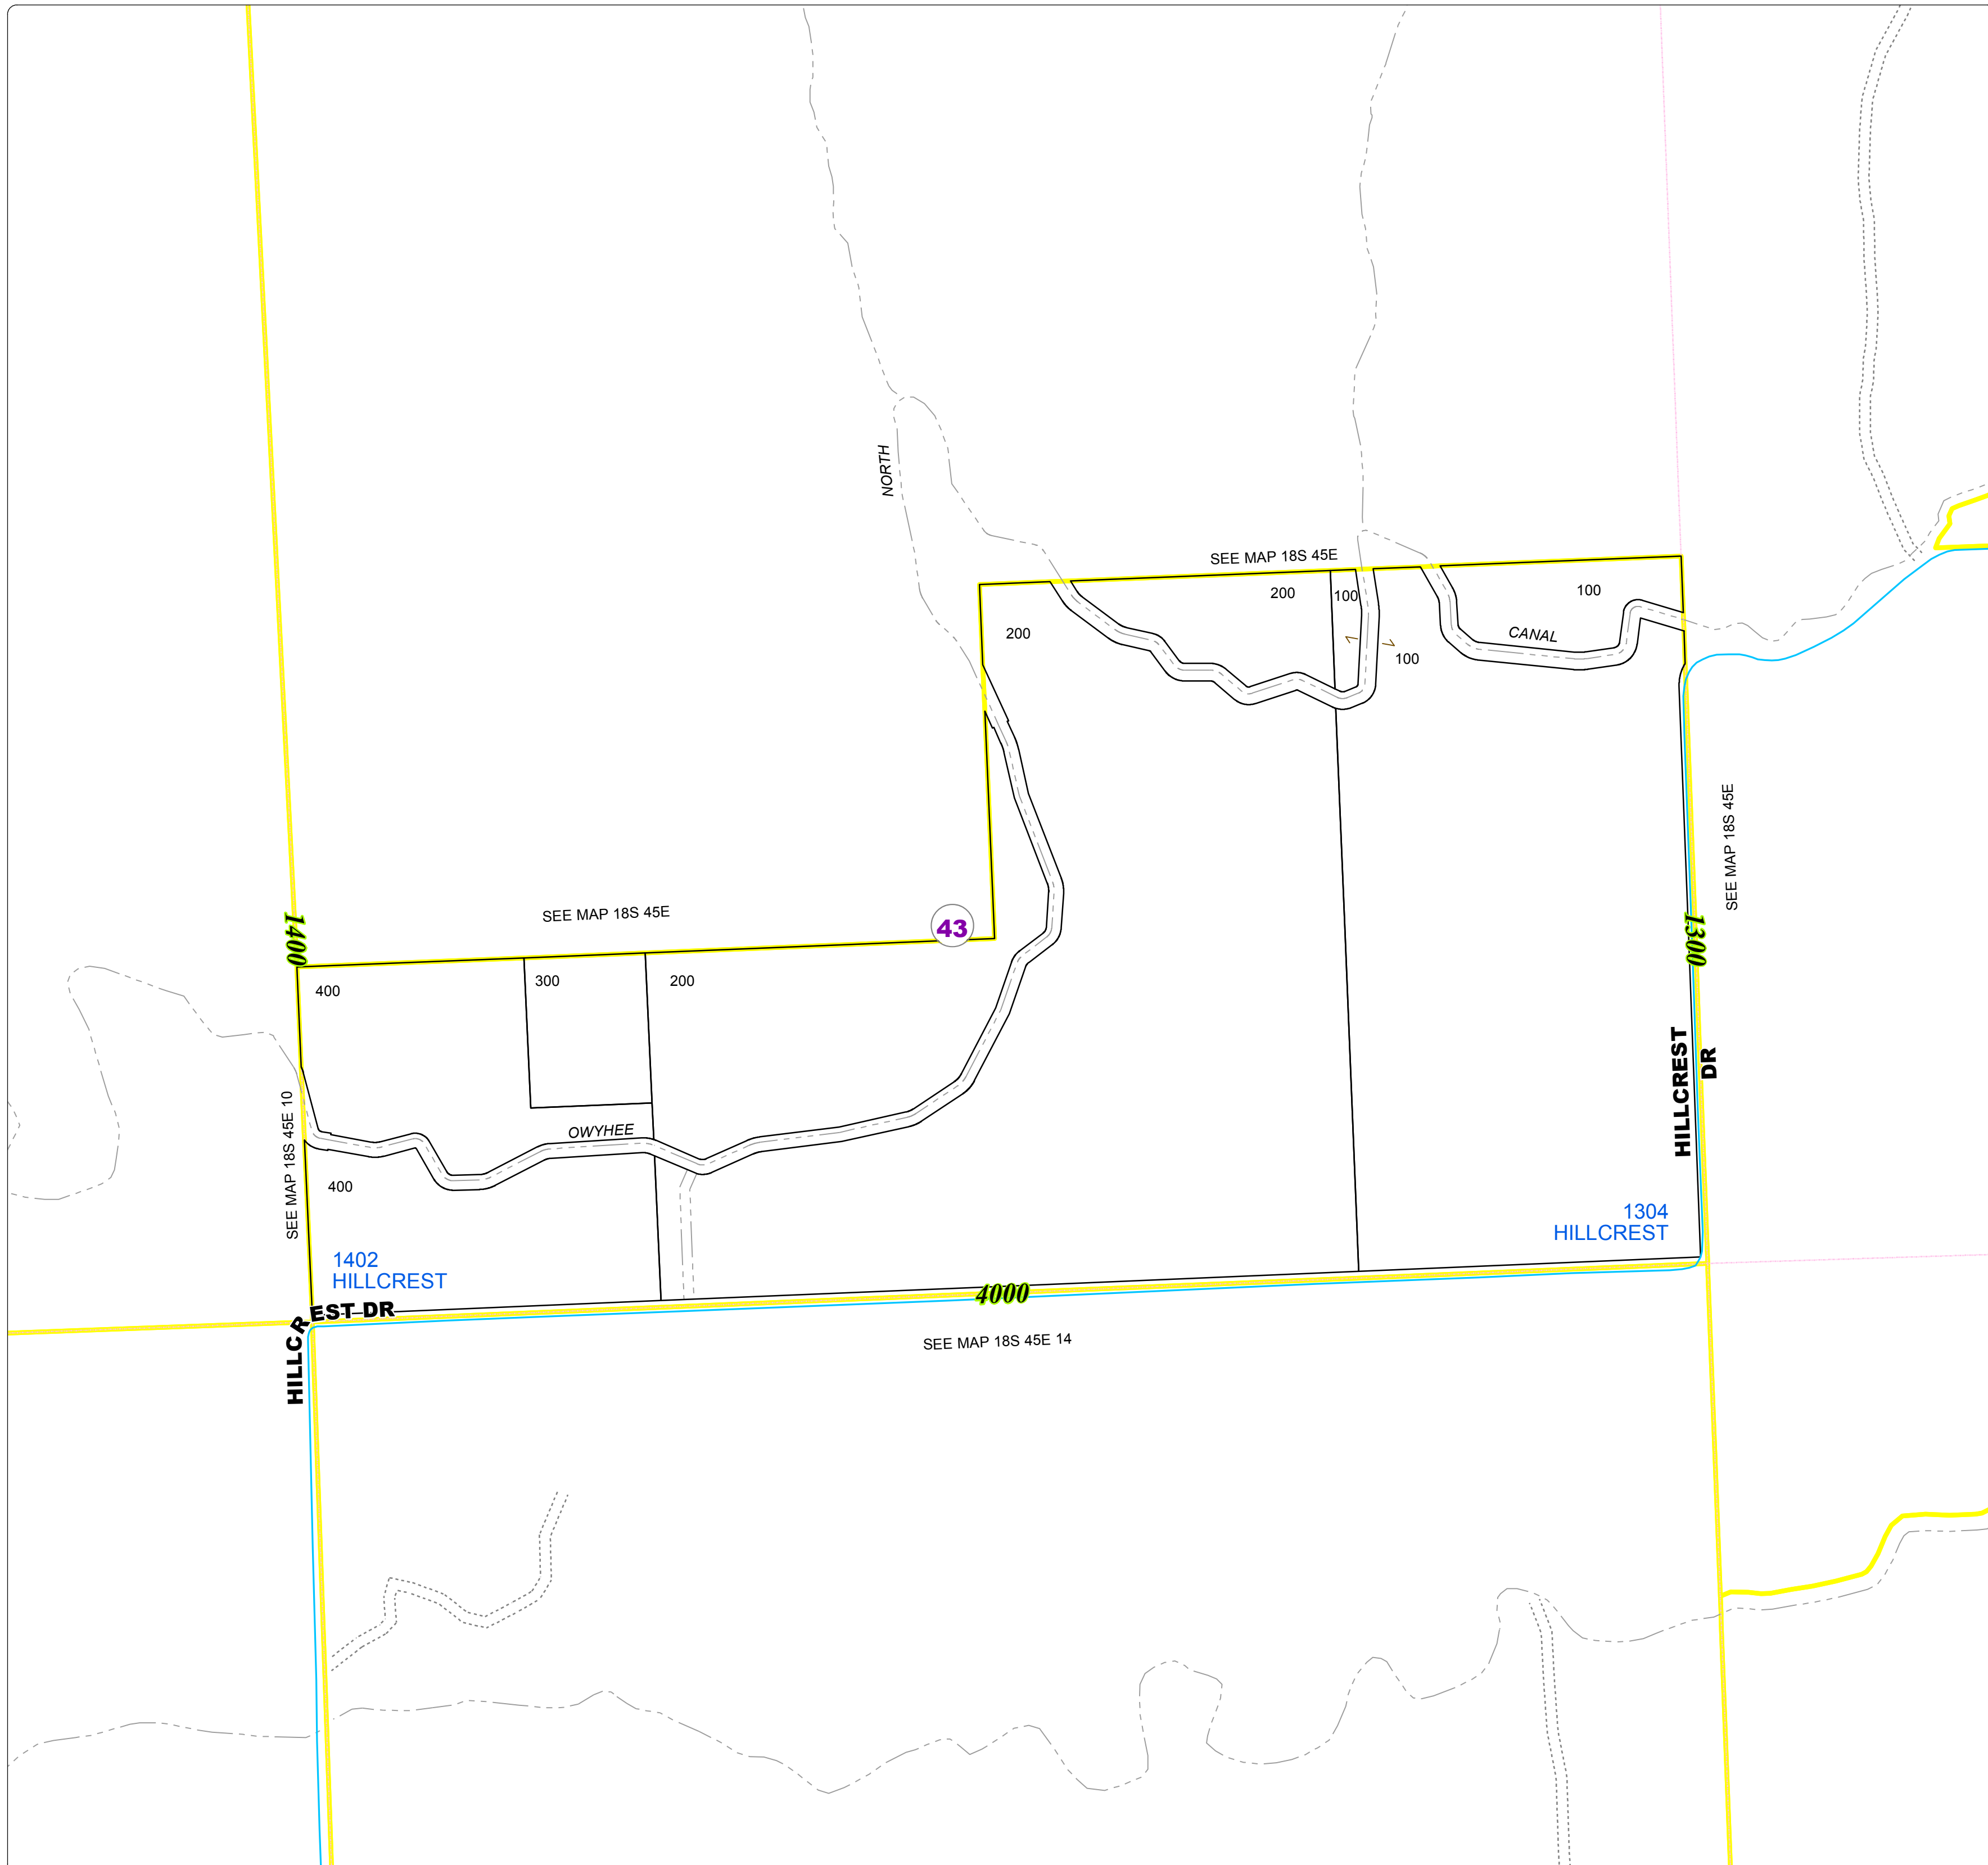

Malheur County Address Map

- Legend**
- MapNumberBoundary
 - TAX CODE AREA**
 - 43 - Vale Rural-Willowcreek

DISCLAIMER
This information is not intended for use as an address locator and it should be noted that not all county address will be found. Parcels containing multiple addresses may only display a single address as recorded in the Assessor's database. This public information should be accepted and used by the recipient with the understanding that the data received from multiple sources was developed and collected for **assessment purpose only**.