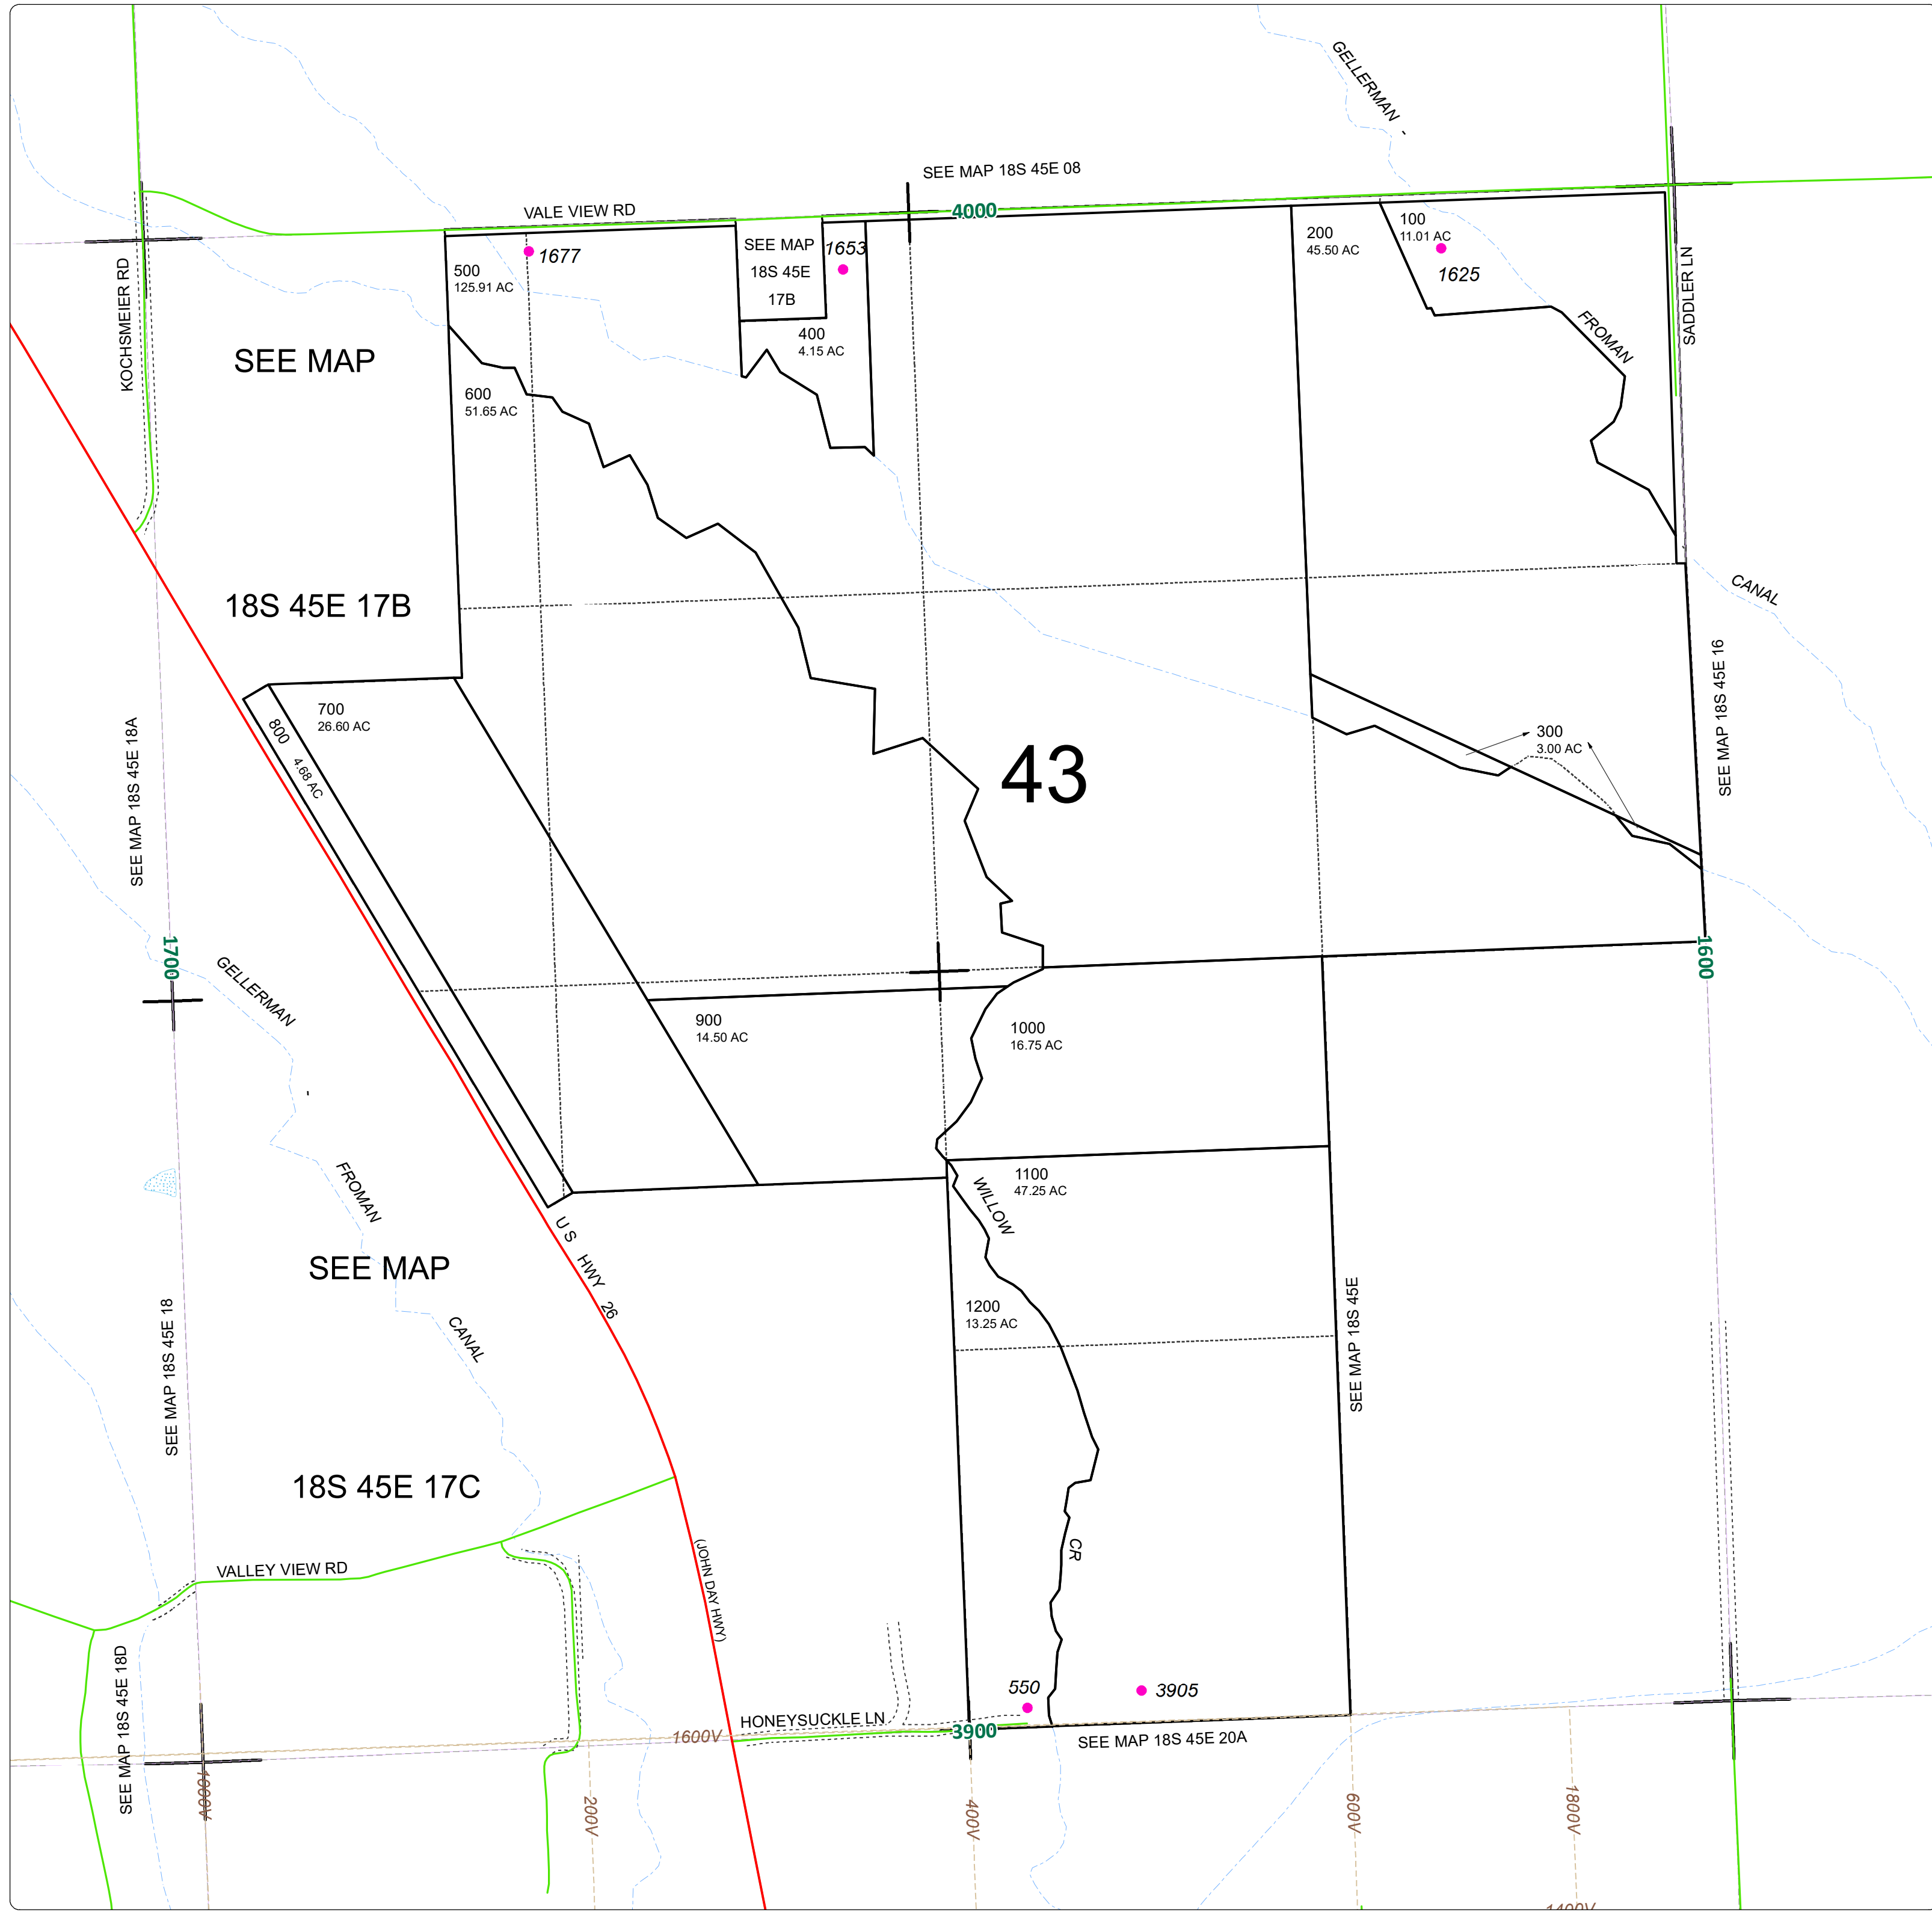

MAPNUM	TAXLOT	REF	SITUSADDRESS
18S4517	100	13755	1625 VALE VIEW RD, VALE
18S4517	400	13757	1653 VALE VIEW RD, VALE
18S4517	500	13760	1677 VALE VIEW RD, VALE
18S4517	1100	13766	3905 SADDLEHORN LN, VALE
18S4517	1200	13767	550 HONEYSUCKLE LN, VALE

NOTE:
HIGHLIGHTED CELLS, INDICATE
PARCELS WITH MULTIPLE ADDRESSES.
1800V - Vale Grid System

THIS MAP WAS PREPARED FOR
ASSESSMENT PURPOSE ONLY

18S45E17