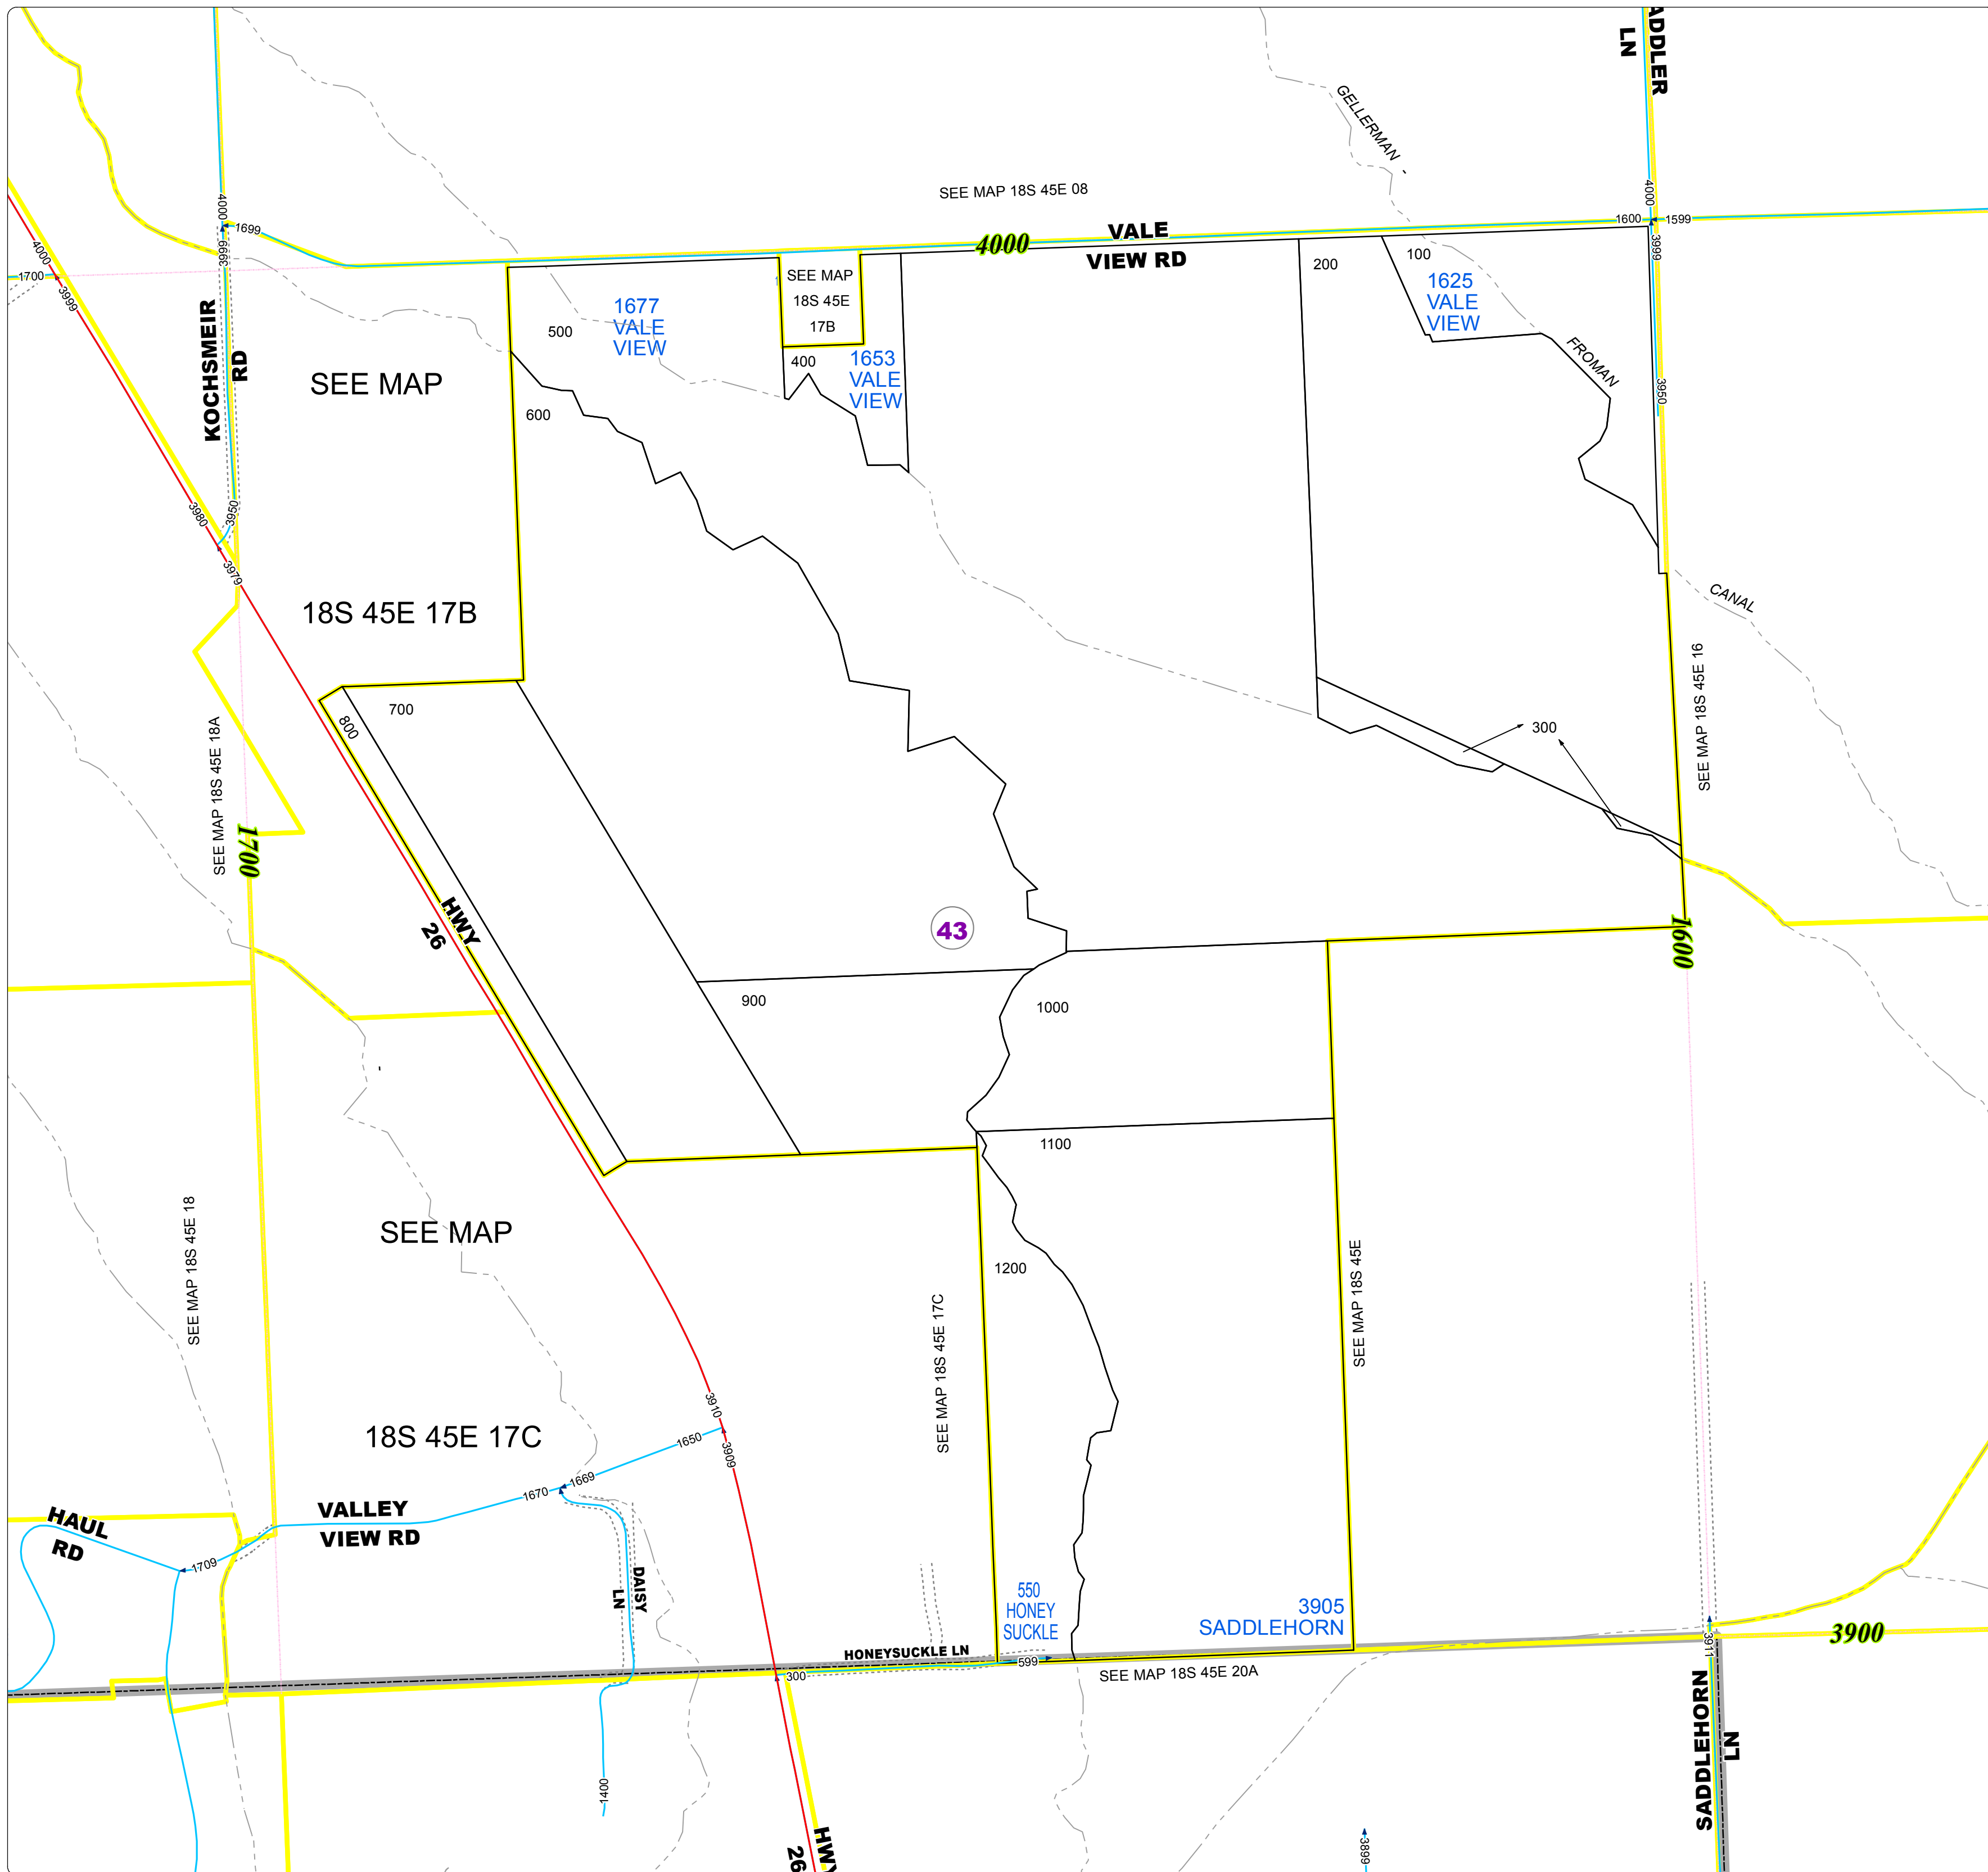

Malheur County Address Map

- Legend**
-  Vale Address Grid
 -  MapNumberBoundary
 - TAX CODE AREA**
 -  43 - Vale Rural-Willowcreek

DISCLAIMER
This information is not intended for use as an address locator and it should be noted that not all county address will be found. Parcels containing multiple addresses may only display a single address as recorded in the Assessor's database. This public information should be accepted and used by the recipient with the understanding that the data received from multiple sources was developed and collected for assessment purpose only.