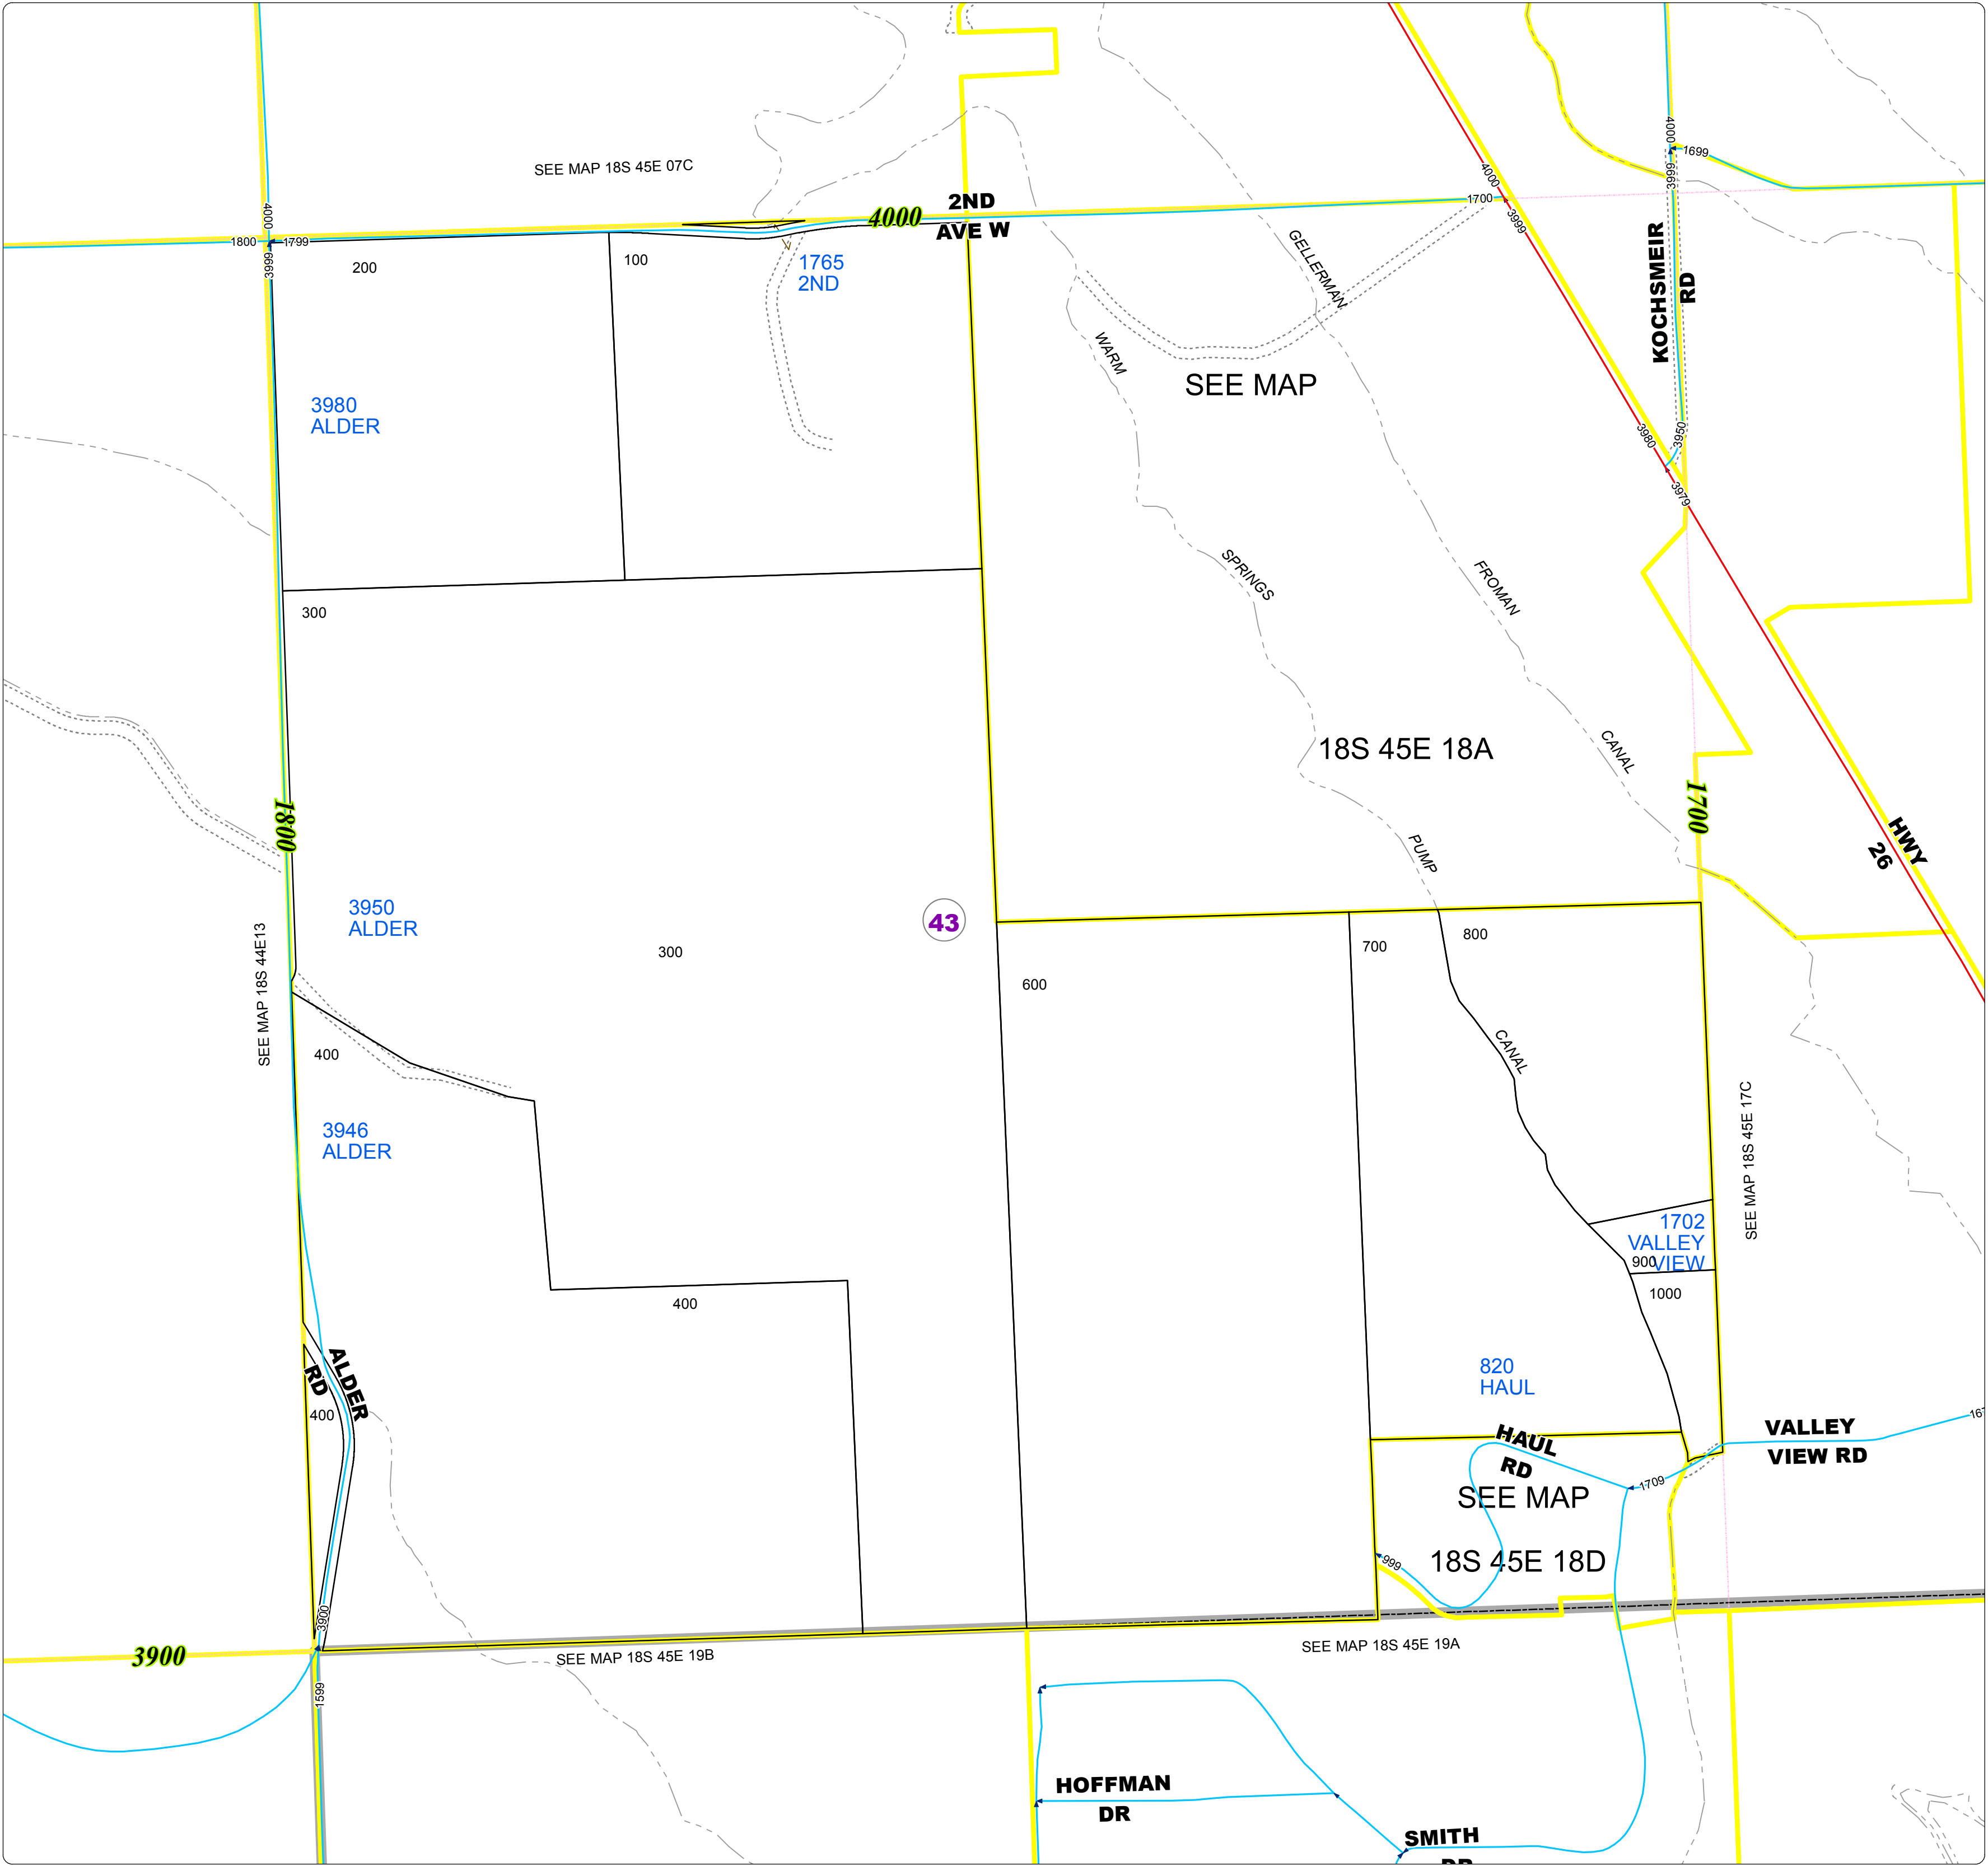

Malheur County
Address Map

- Legend**
-  Vale Address Grid
 -  MapNumberBoundary
 - TAX CODE AREA**
 -  43 - Vale Rural-Willowcreek

DISCLAIMER
 This information is not intended for use as an address locator and it should be noted that not all county address will be found. Parcels containing multiple addresses may only display a single address as recorded in the Assessor's database. This public information should be accepted and used by the recipient with the understanding that the data received from multiple sources was developed and collected for assessment purpose only.