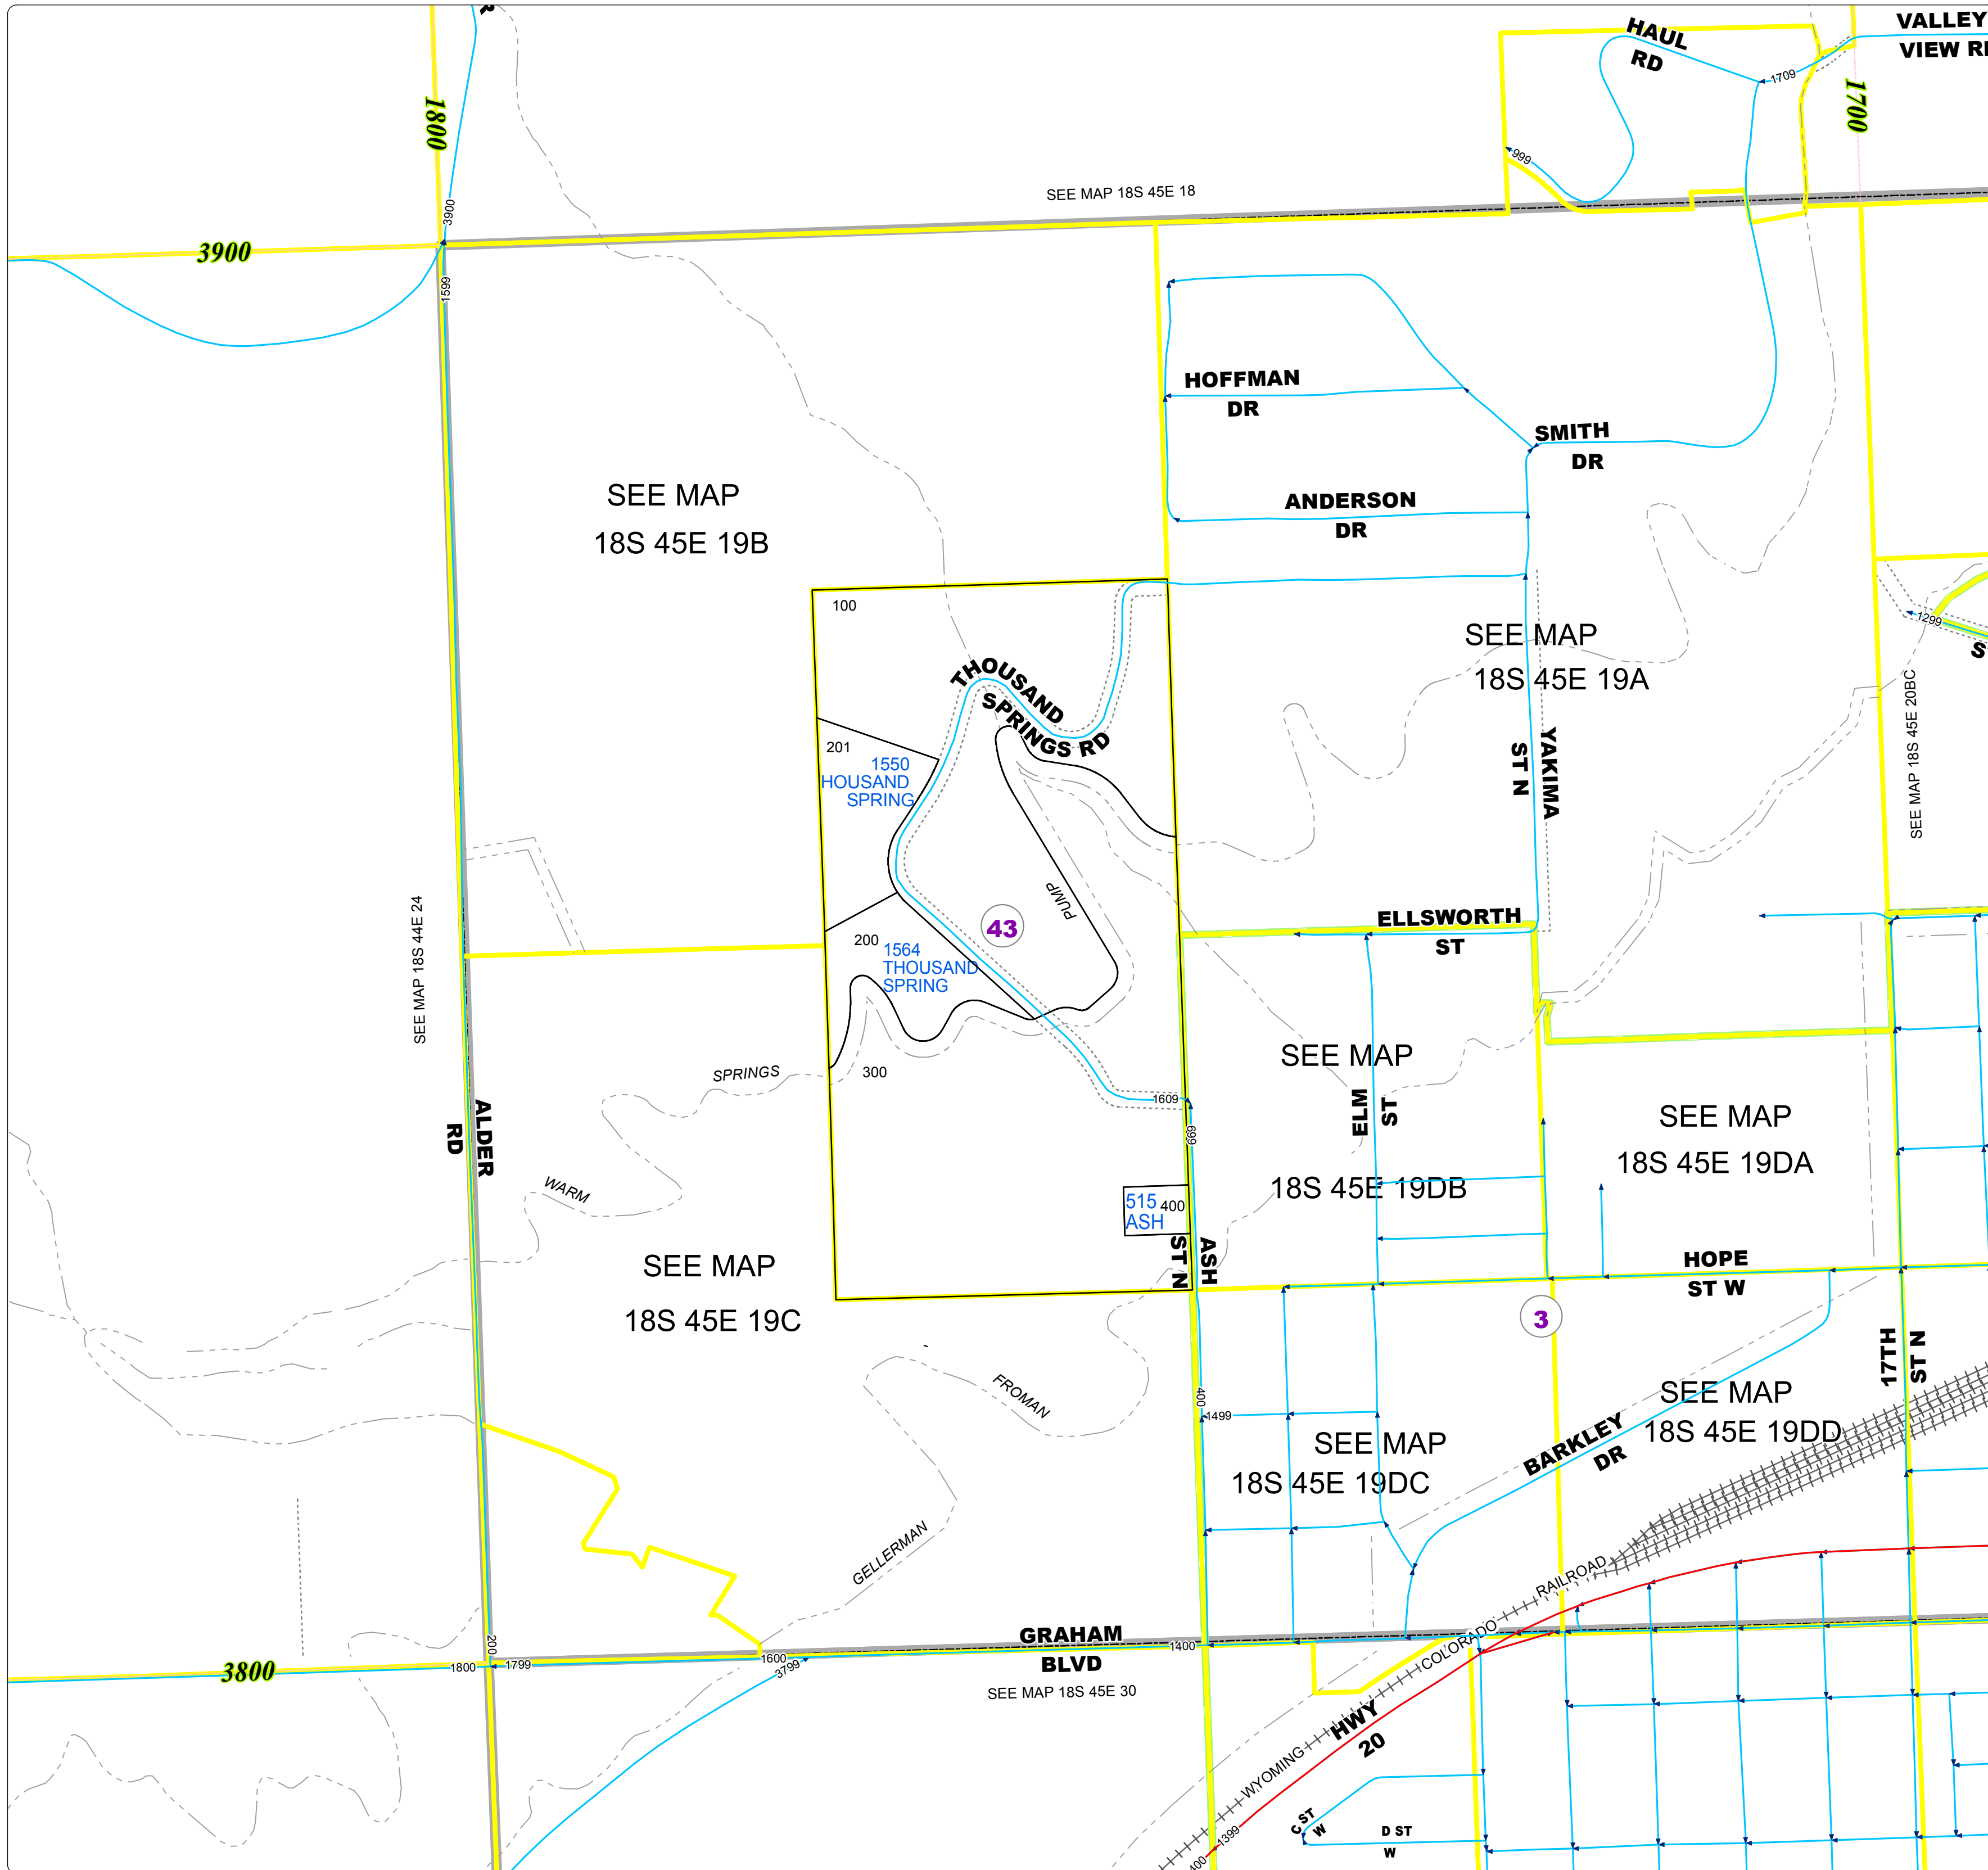

Malheur County  
Address Map

- Legend
- Vale Address Grid
  - MapNumberBoundary
  - TAX CODE AREA
  - 3 - Vale-City
  - 43 - Vale Rural-Willowcreek

**DISCLAIMER**  
This information is not intended for use as an address locator and it should be noted that not all county address will be found. Parcels containing multiple addresses may only display a single address as recorded in the Assessor's database. This public information should be accepted and used by the recipient with the understanding that the data received from multiple sources was developed and collected for assessment purpose only.