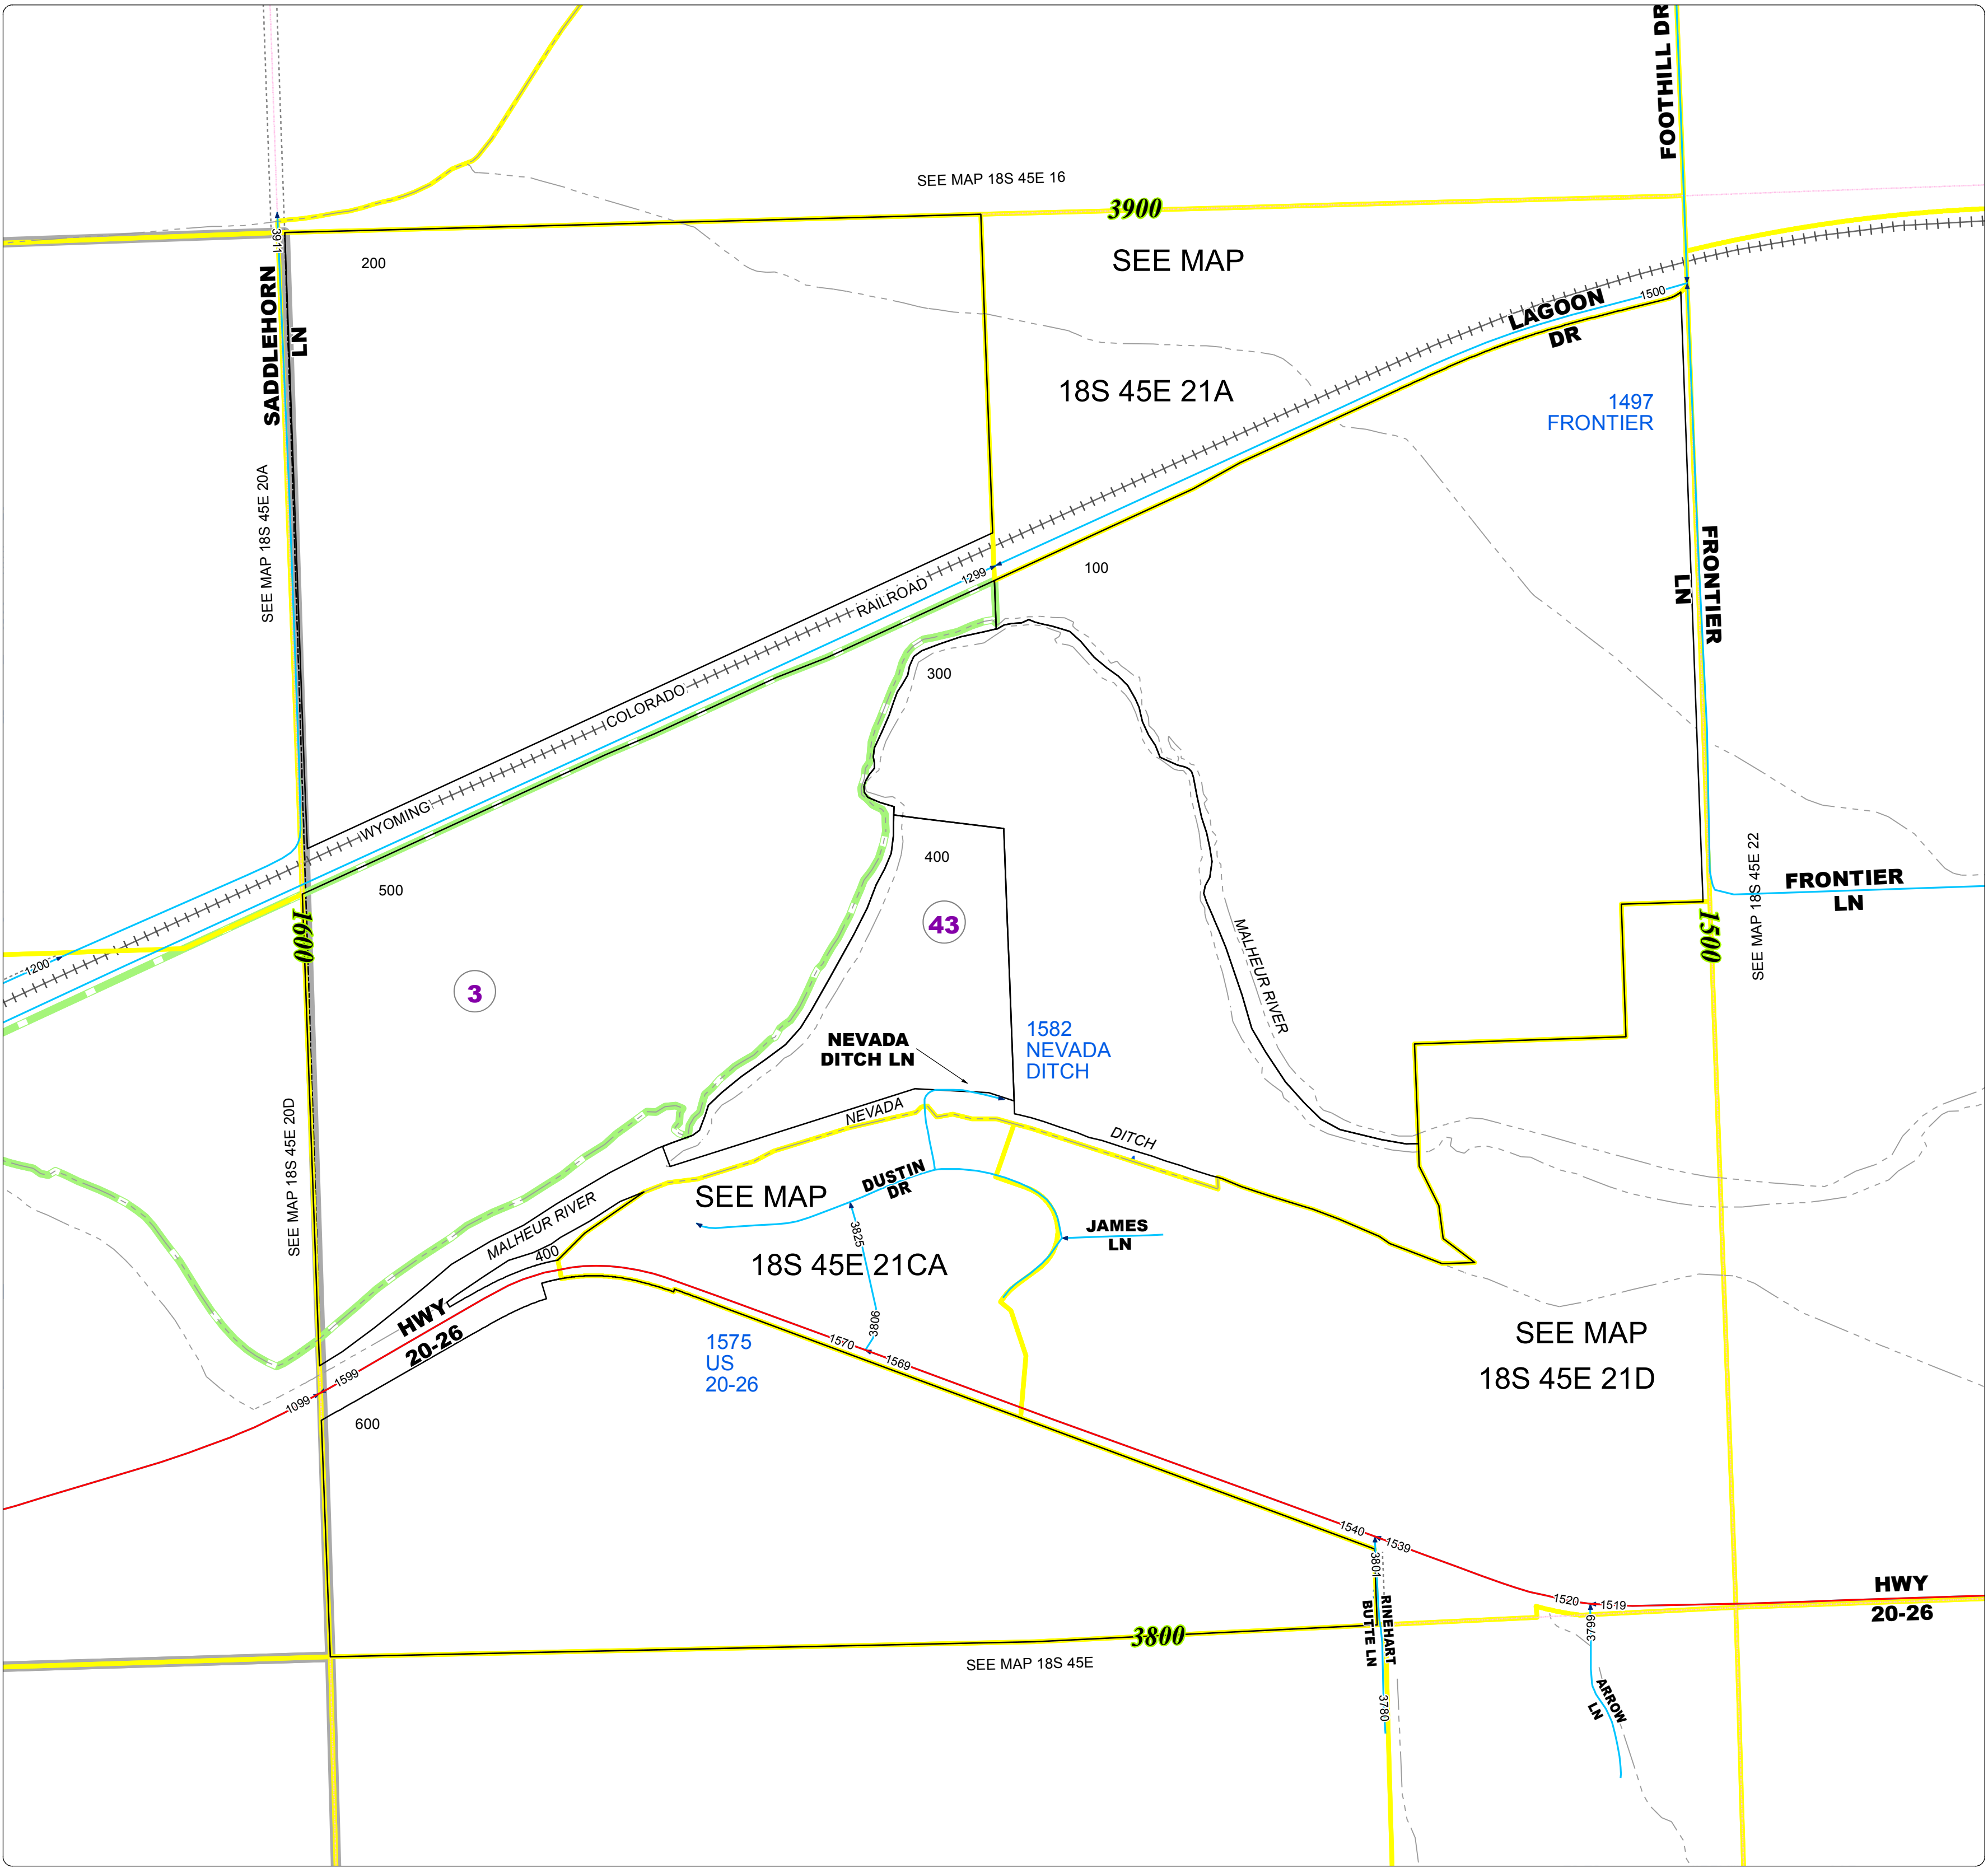

Malheur County
Address Map

- Legend**
- Vale Address Grid
 - MapNumberBoundary
 - TAX CODE AREA**
 - 3 - Vale-City
 - 43 - Vale Rural-Willowcreek

DISCLAIMER
This information is not intended for use as an address locator and it should be noted that not all county address will be found. Parcels containing multiple addresses may only display a single address as recorded in the Assessor's database. This public information should be accepted and used by the recipient with the understanding that the data received from multiple sources was developed and collected for assessment purpose only.