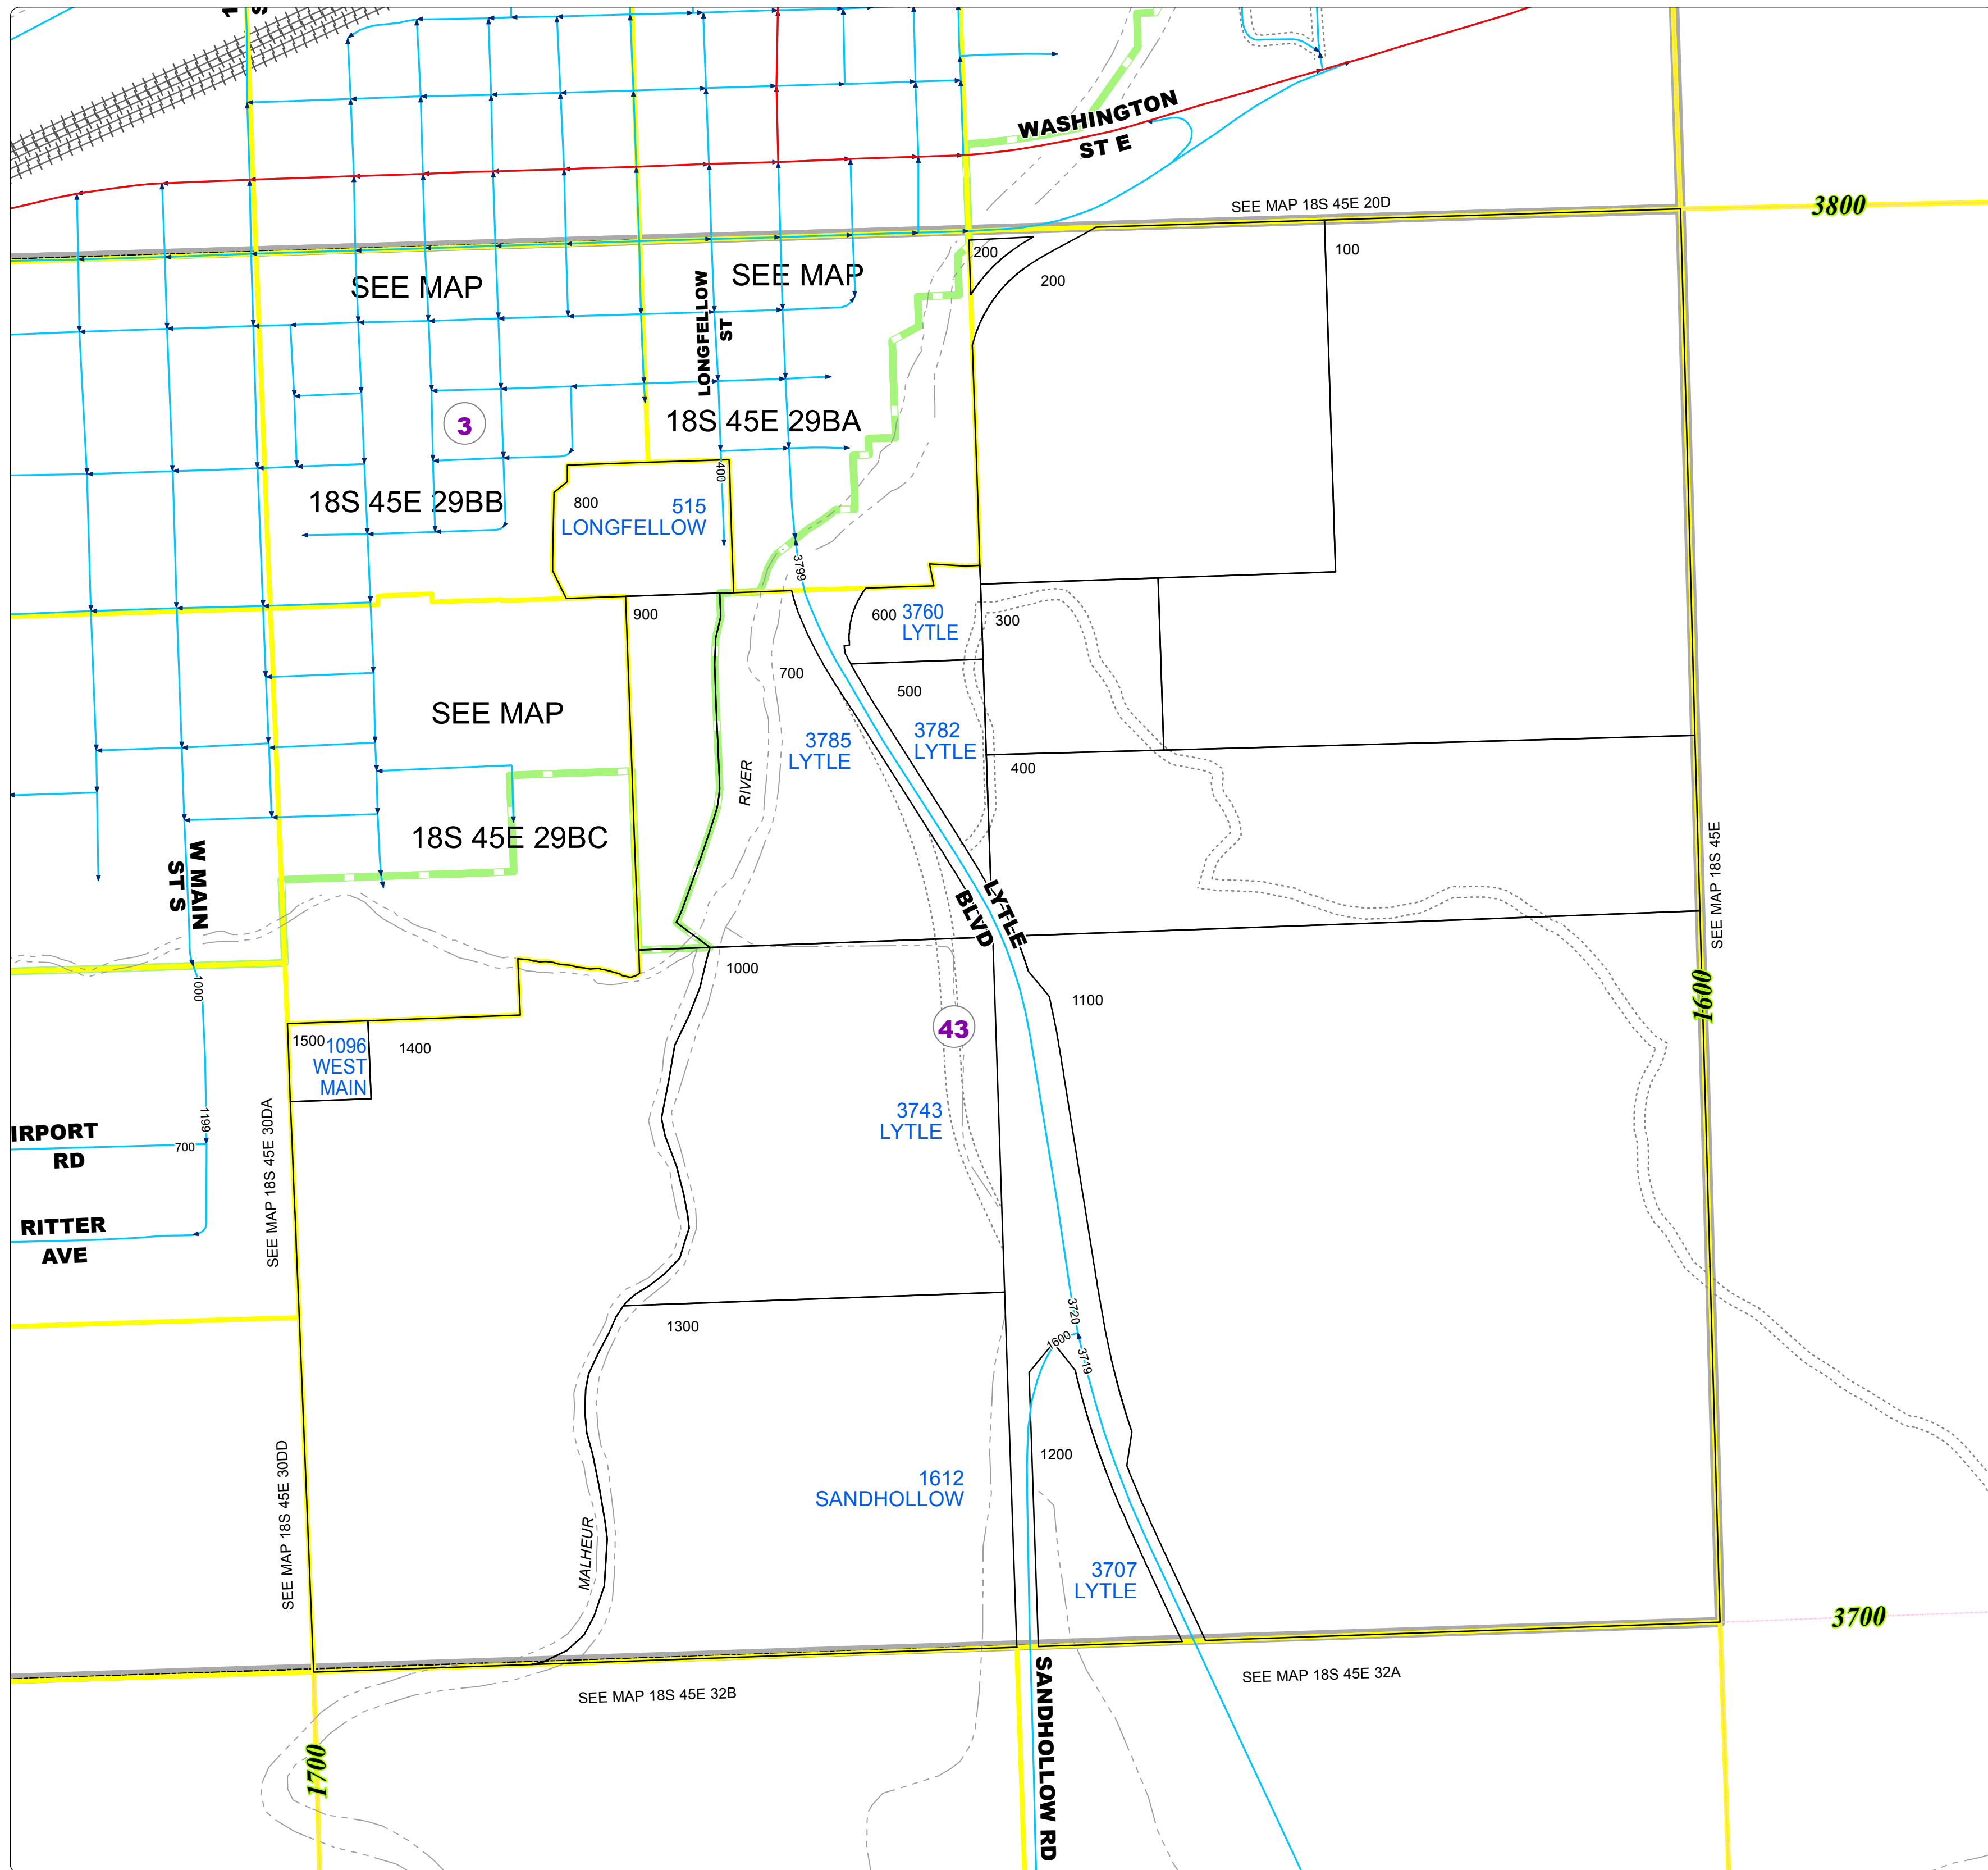

Malheur County Address Map

- Legend**
-  Vale Address Grid
 -  MapNumberBoundary
 - TAX CODE AREA**
 -  3 - Vale-City
 -  43 - Vale Rural-Willowcreek

DISCLAIMER
 This information is not intended for use as an address locator and it should be noted that not all county address will be found. Parcels containing multiple addresses may only display a single address as recorded in the Assessor's database. This public information should be accepted and used by the recipient with the understanding that the data received from multiple sources was developed and collected for assessment purpose only.

GL2016

18S45E29