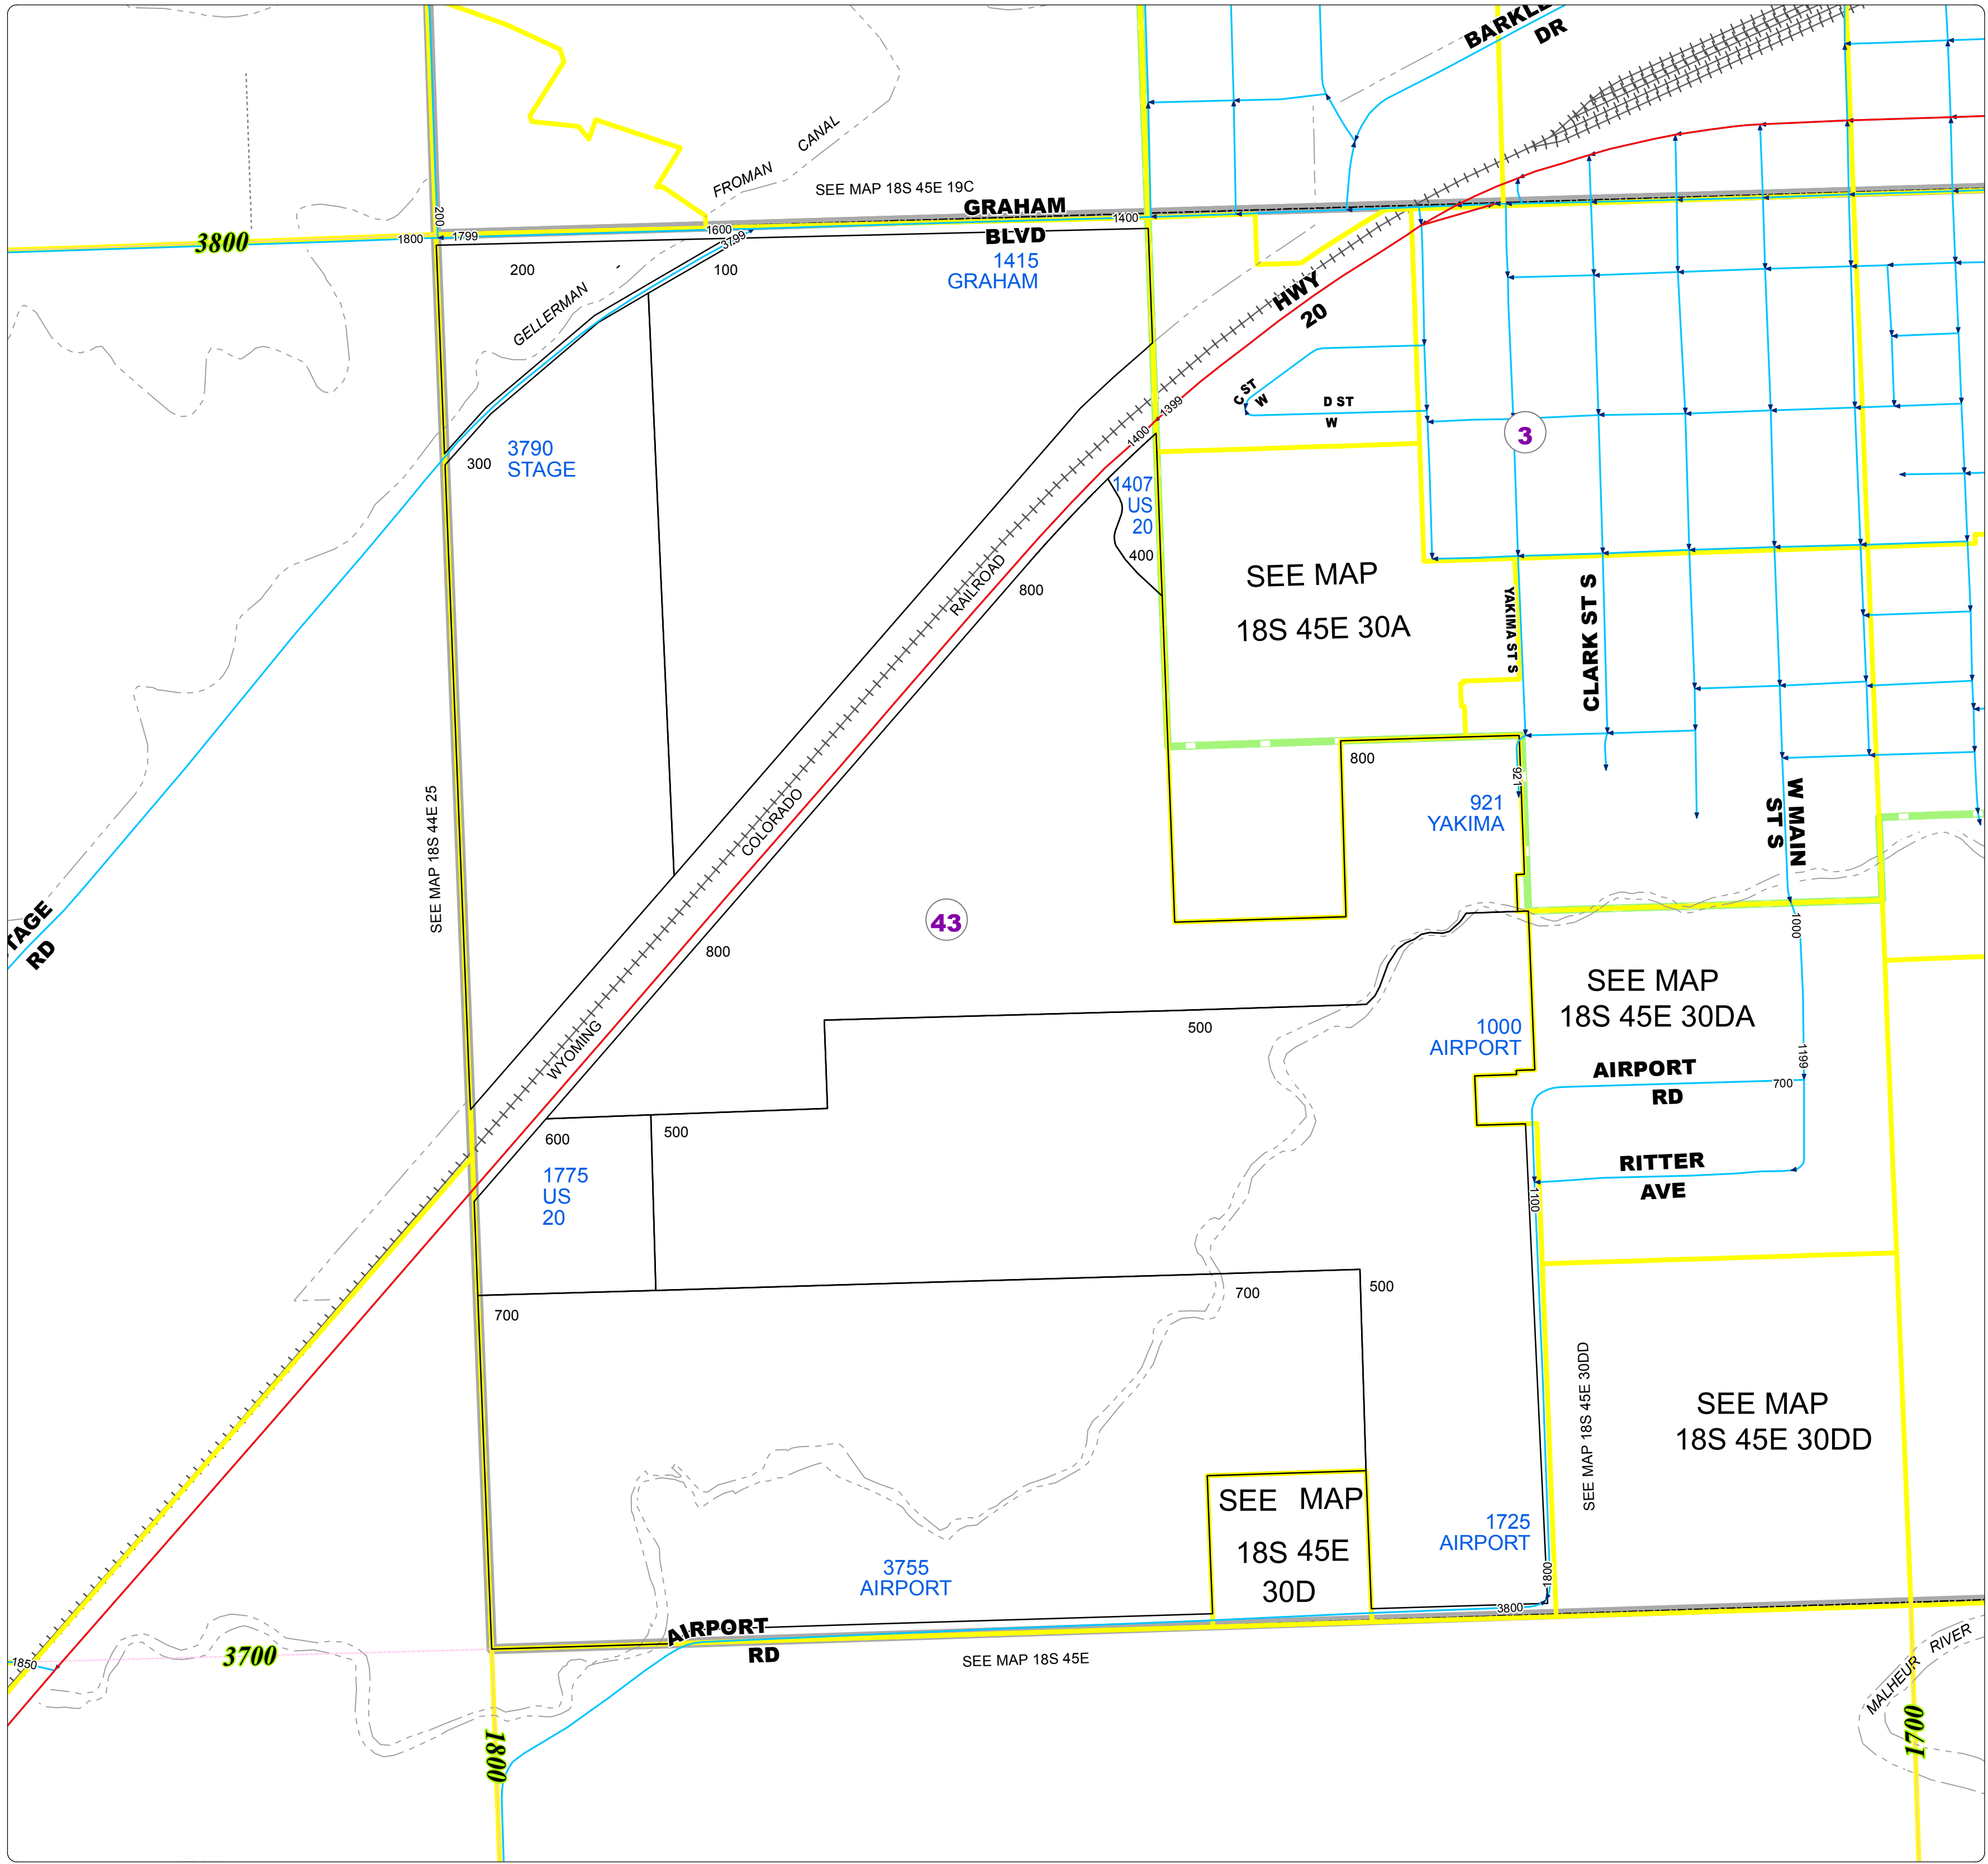

Malheur County
Address Map

- Vale Address Grid
- MapNumberBoundary
- TAX CODE
 - 3 - Vale-City
 - 43 - Vale Rural-Willowcreek

DISCLAIMER
This information is not intended for use as an address locator and it should be noted that not all county address will be found. Parcels containing multiple addresses may only display a single address as recorded in the Assessor's database. This public information should be accepted and used by the recipient with the understanding that the data received from multiple sources was developed and collected for assessment purpose only.