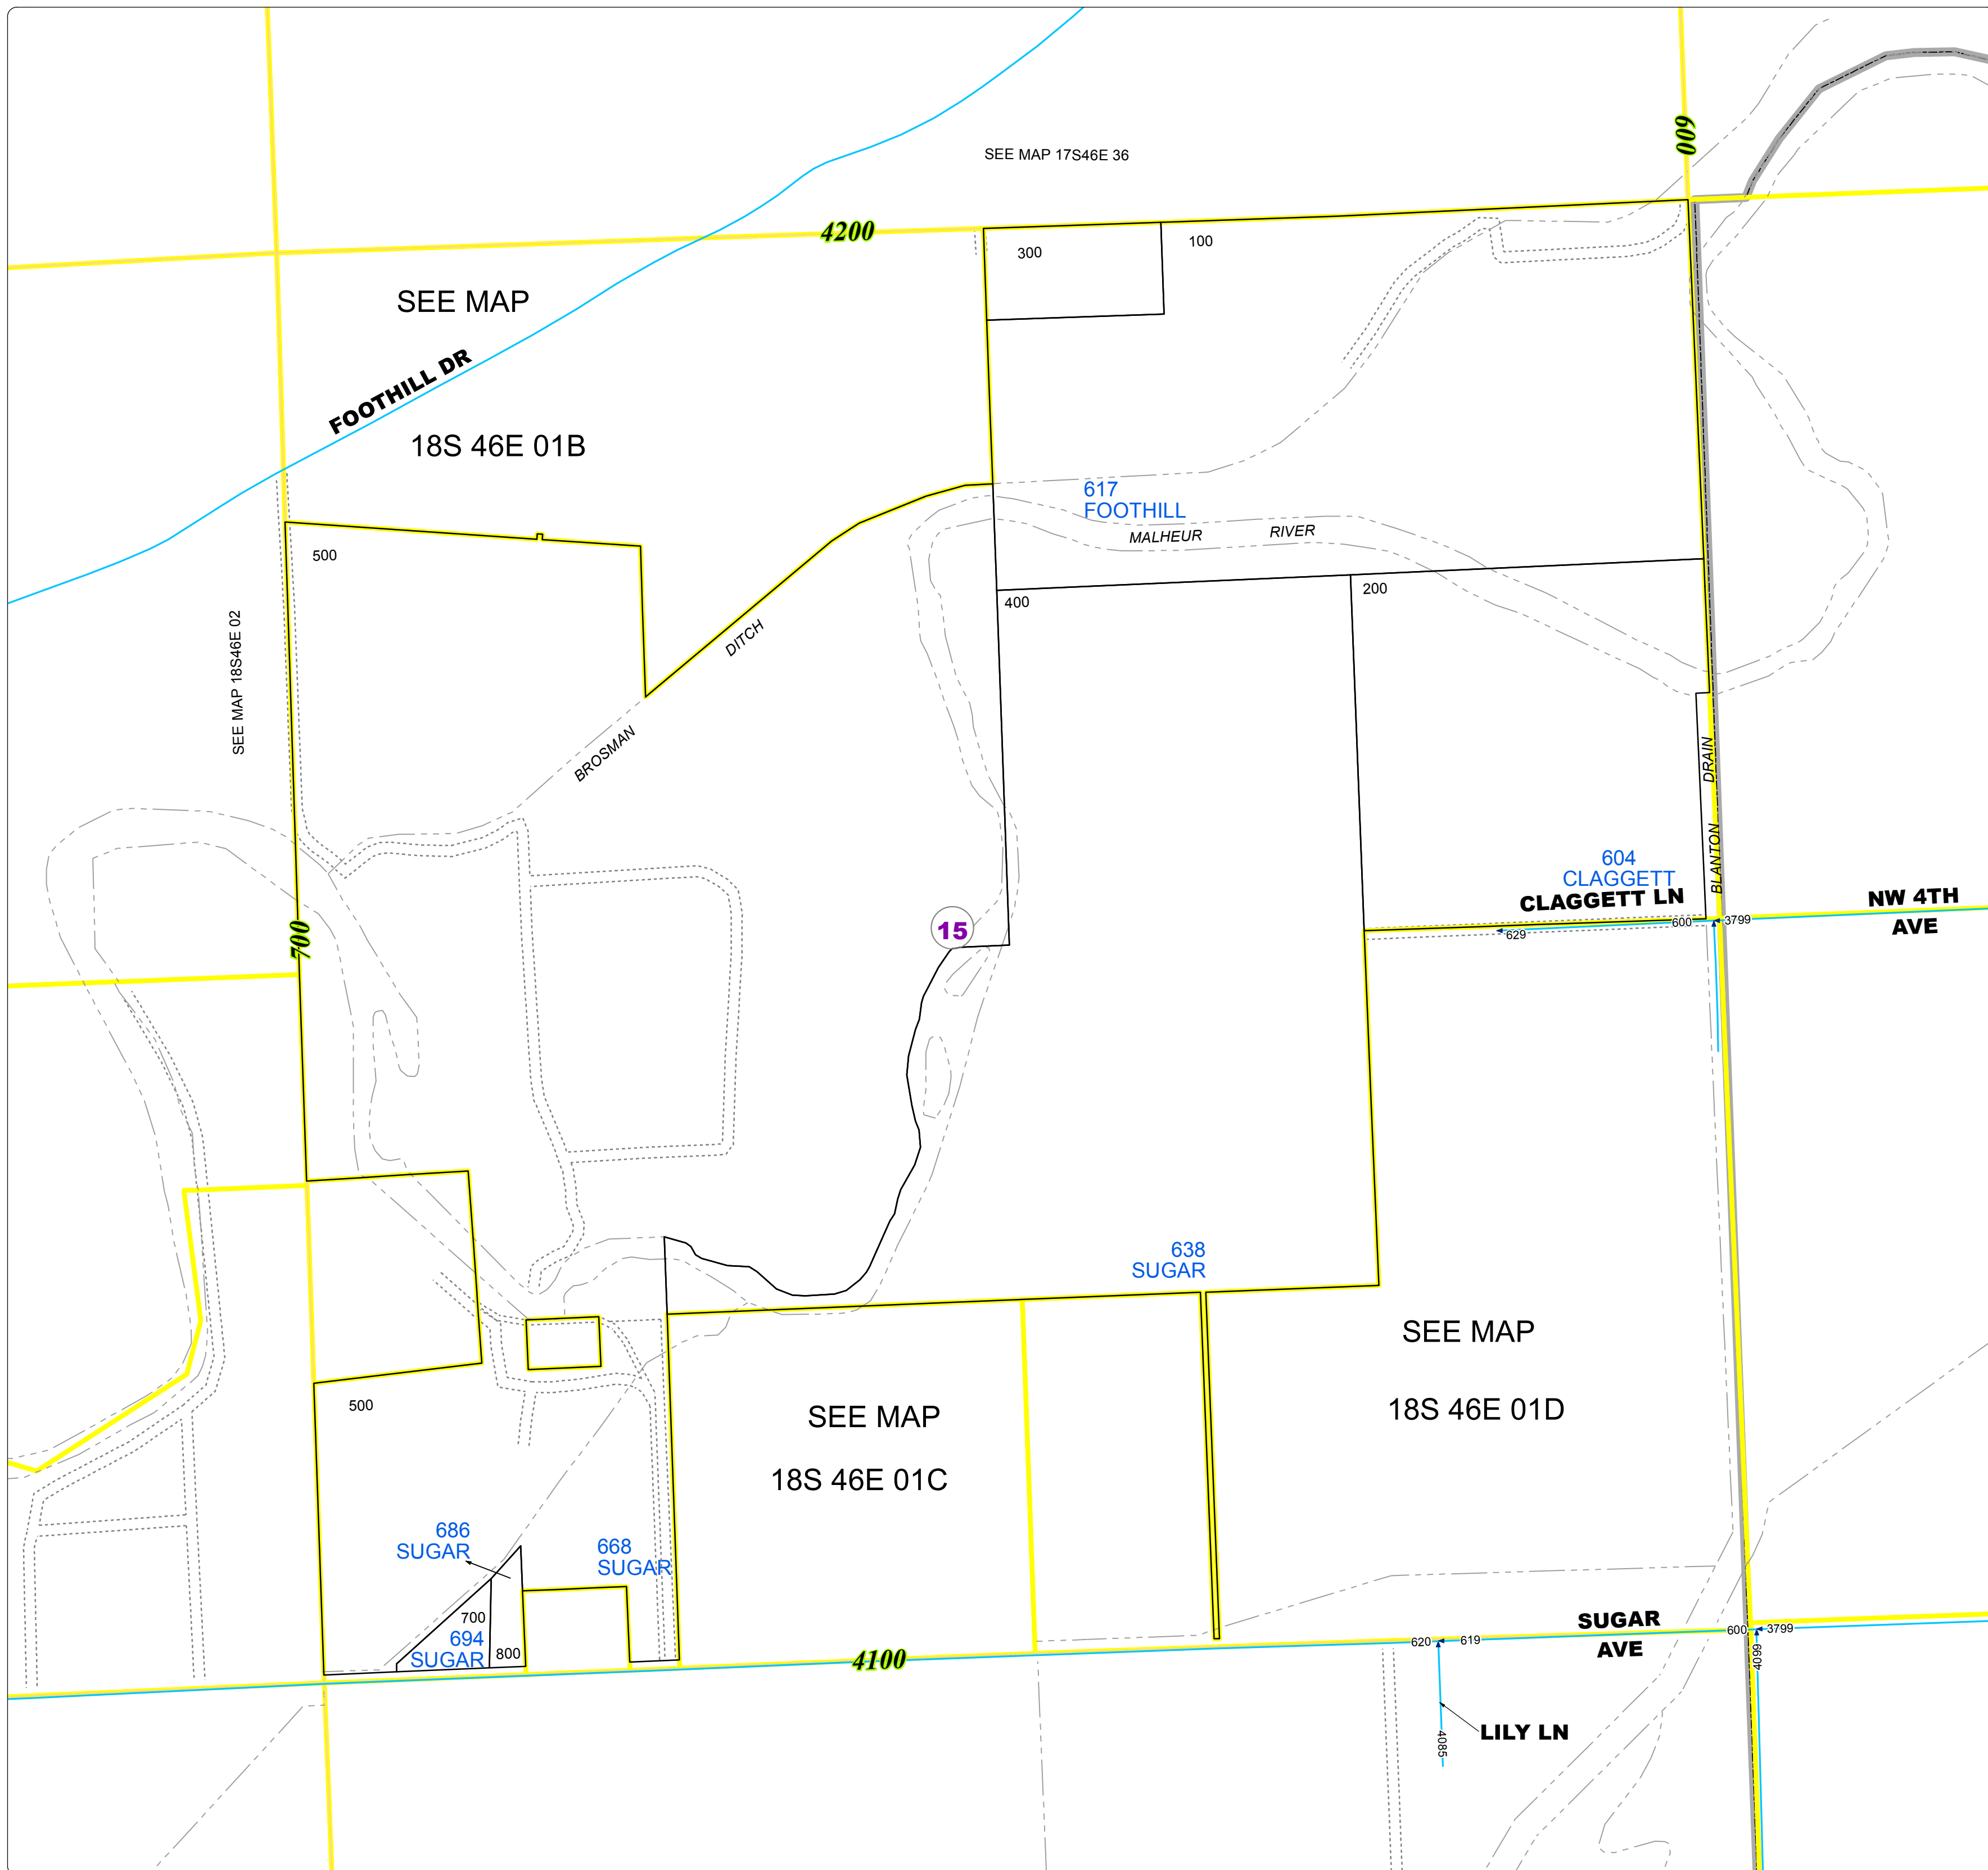

# Malheur County Address Map

### Legend

- Ontario Address Grid
- MapNumberBoundary
- TAX CODE AREA
- 15 - Ontario-Rural

**DISCLAIMER**  
This information is not intended for use as an address locator and it should be noted that not all county address will be found. Parcels containing multiple addresses may only display a single address as recorded in the Assessor's database. This public information should be accepted and used by the recipient with the understanding that the data received from multiple sources was developed and collected for assessment purpose only.

## 18S46E01