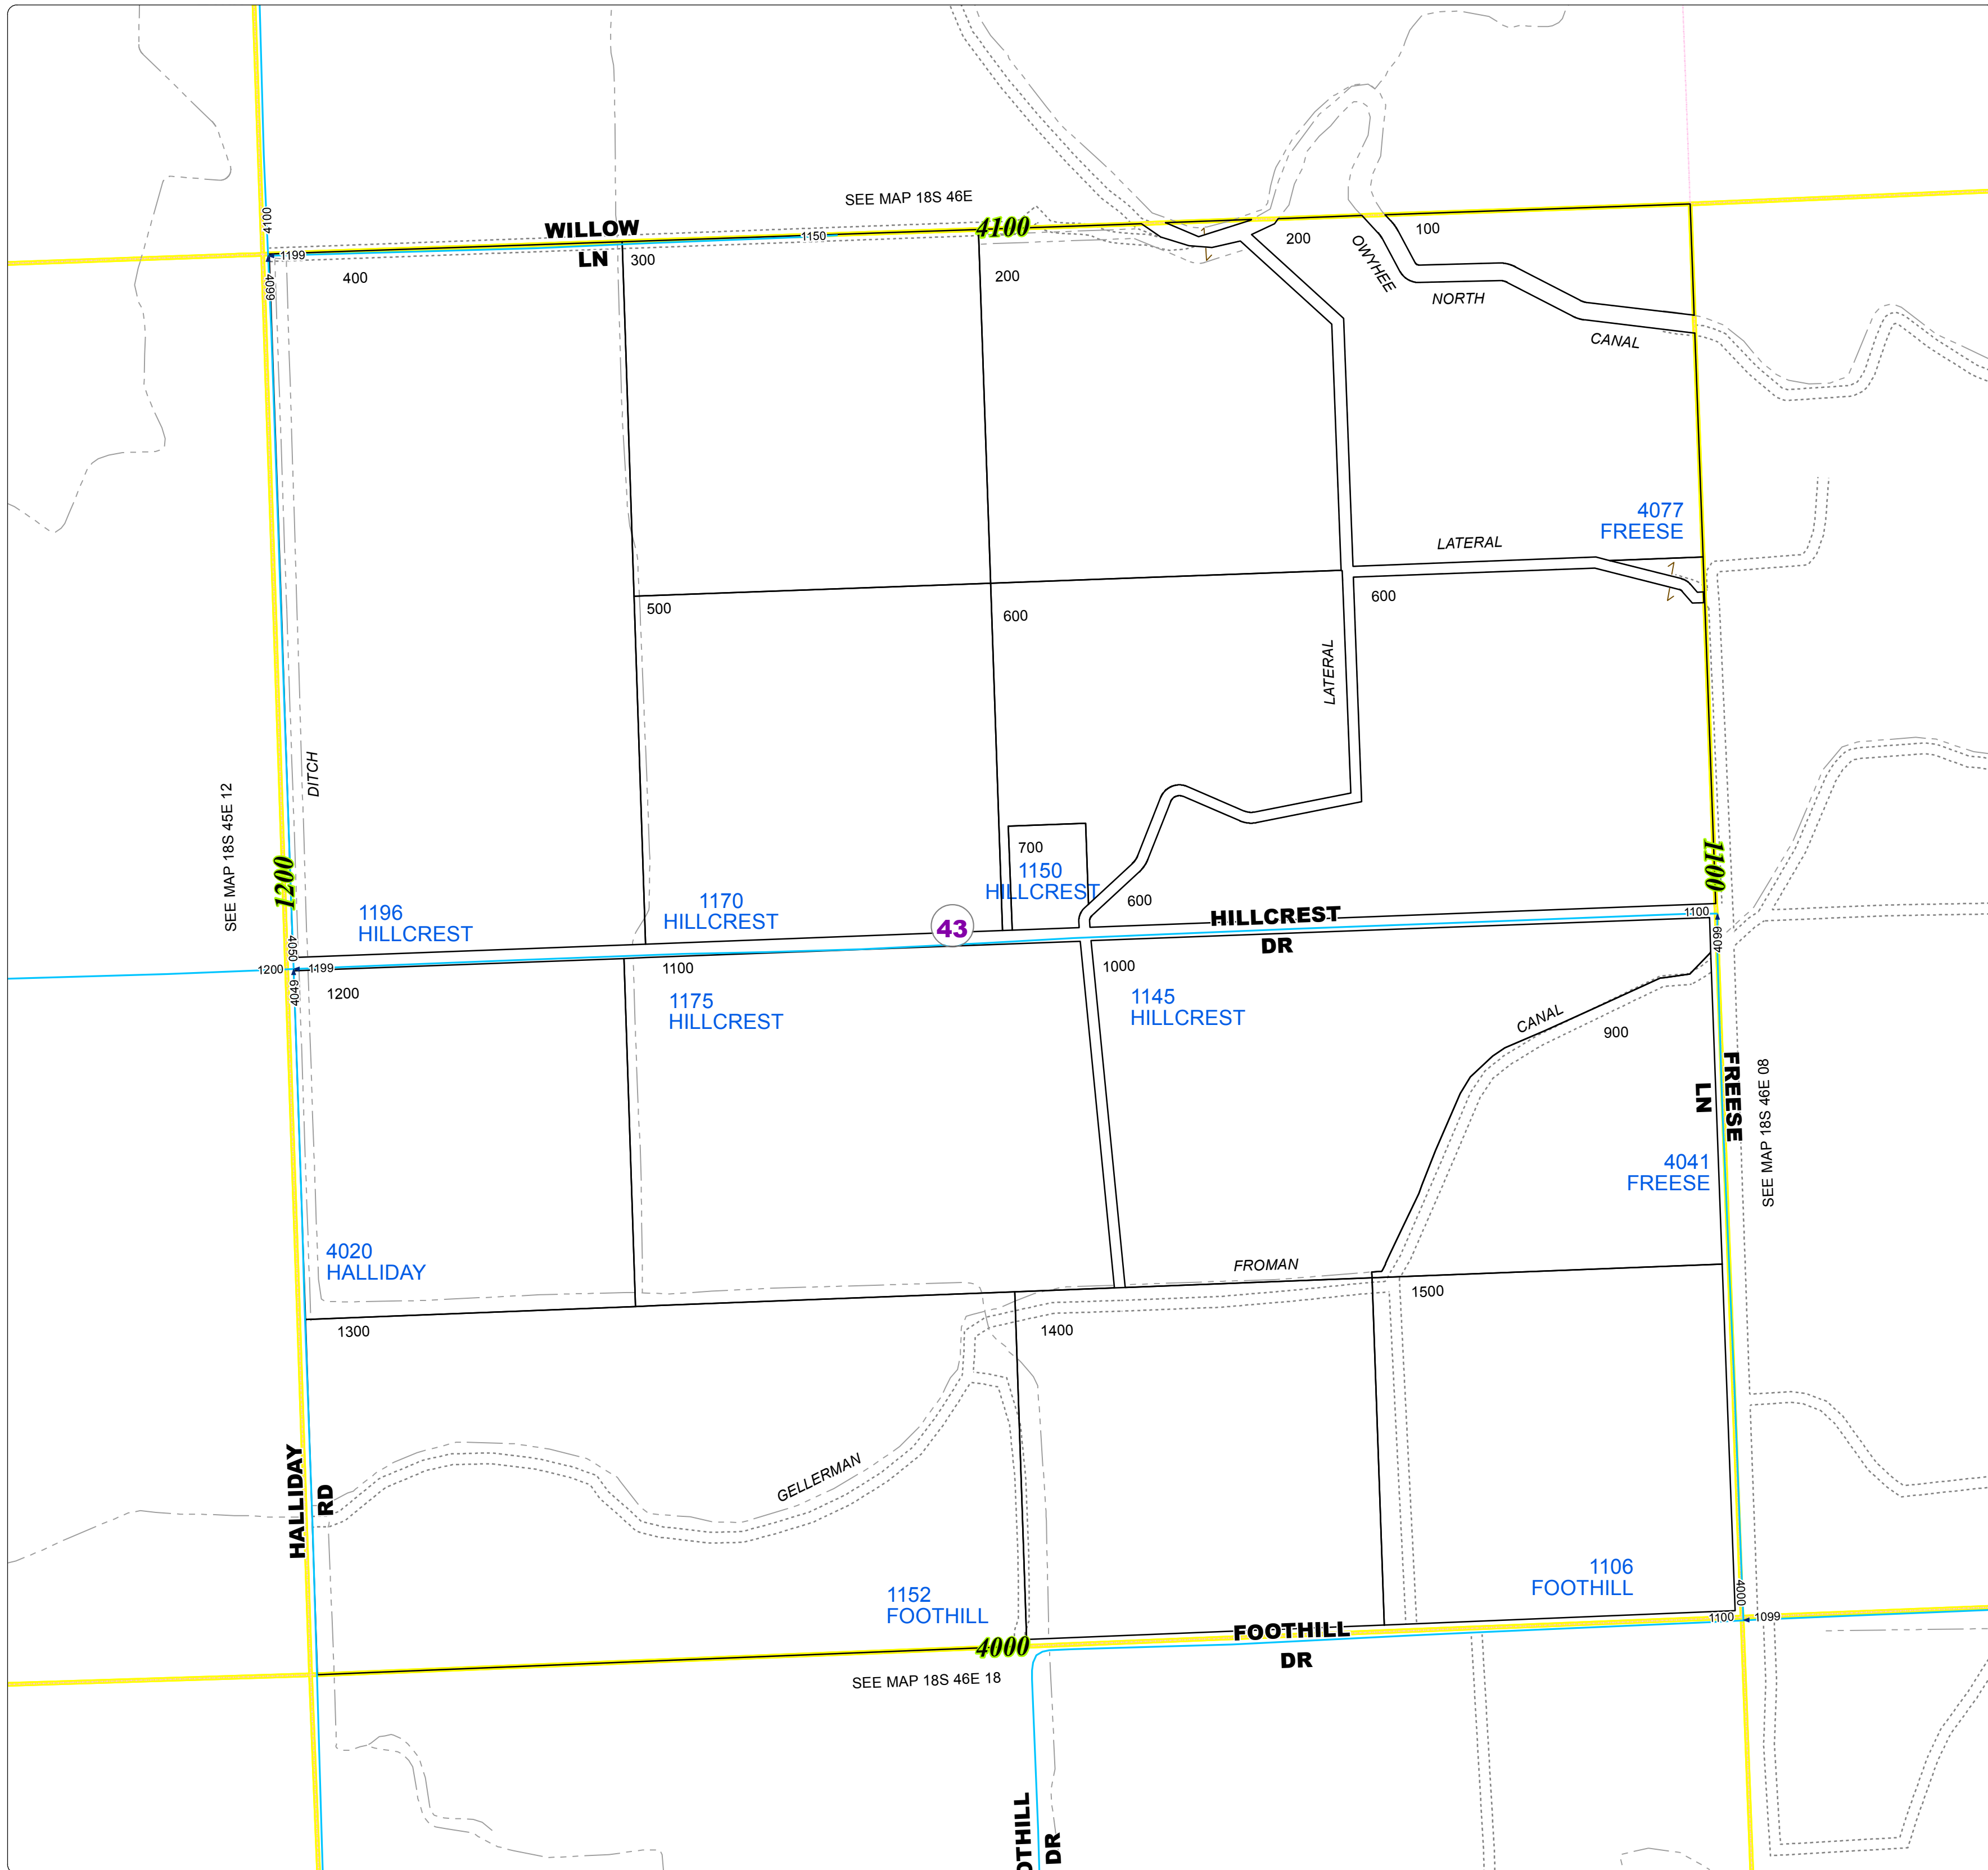

Malheur County Address Map

- Legend**
- MapNumberBoundary
 - TAX CODE AREA
 - 43 - Vale Rural-Willowcreek

DISCLAIMER
This information is not intended for use as an address locator and it should be noted that not all county address will be found. Parcels containing multiple addresses may only display a single address as recorded in the Assessor's database. This public information should be accepted and used by the recipient with the understanding that the data received from multiple sources was developed and collected for assessment purpose only.

GL2016

18S46E07