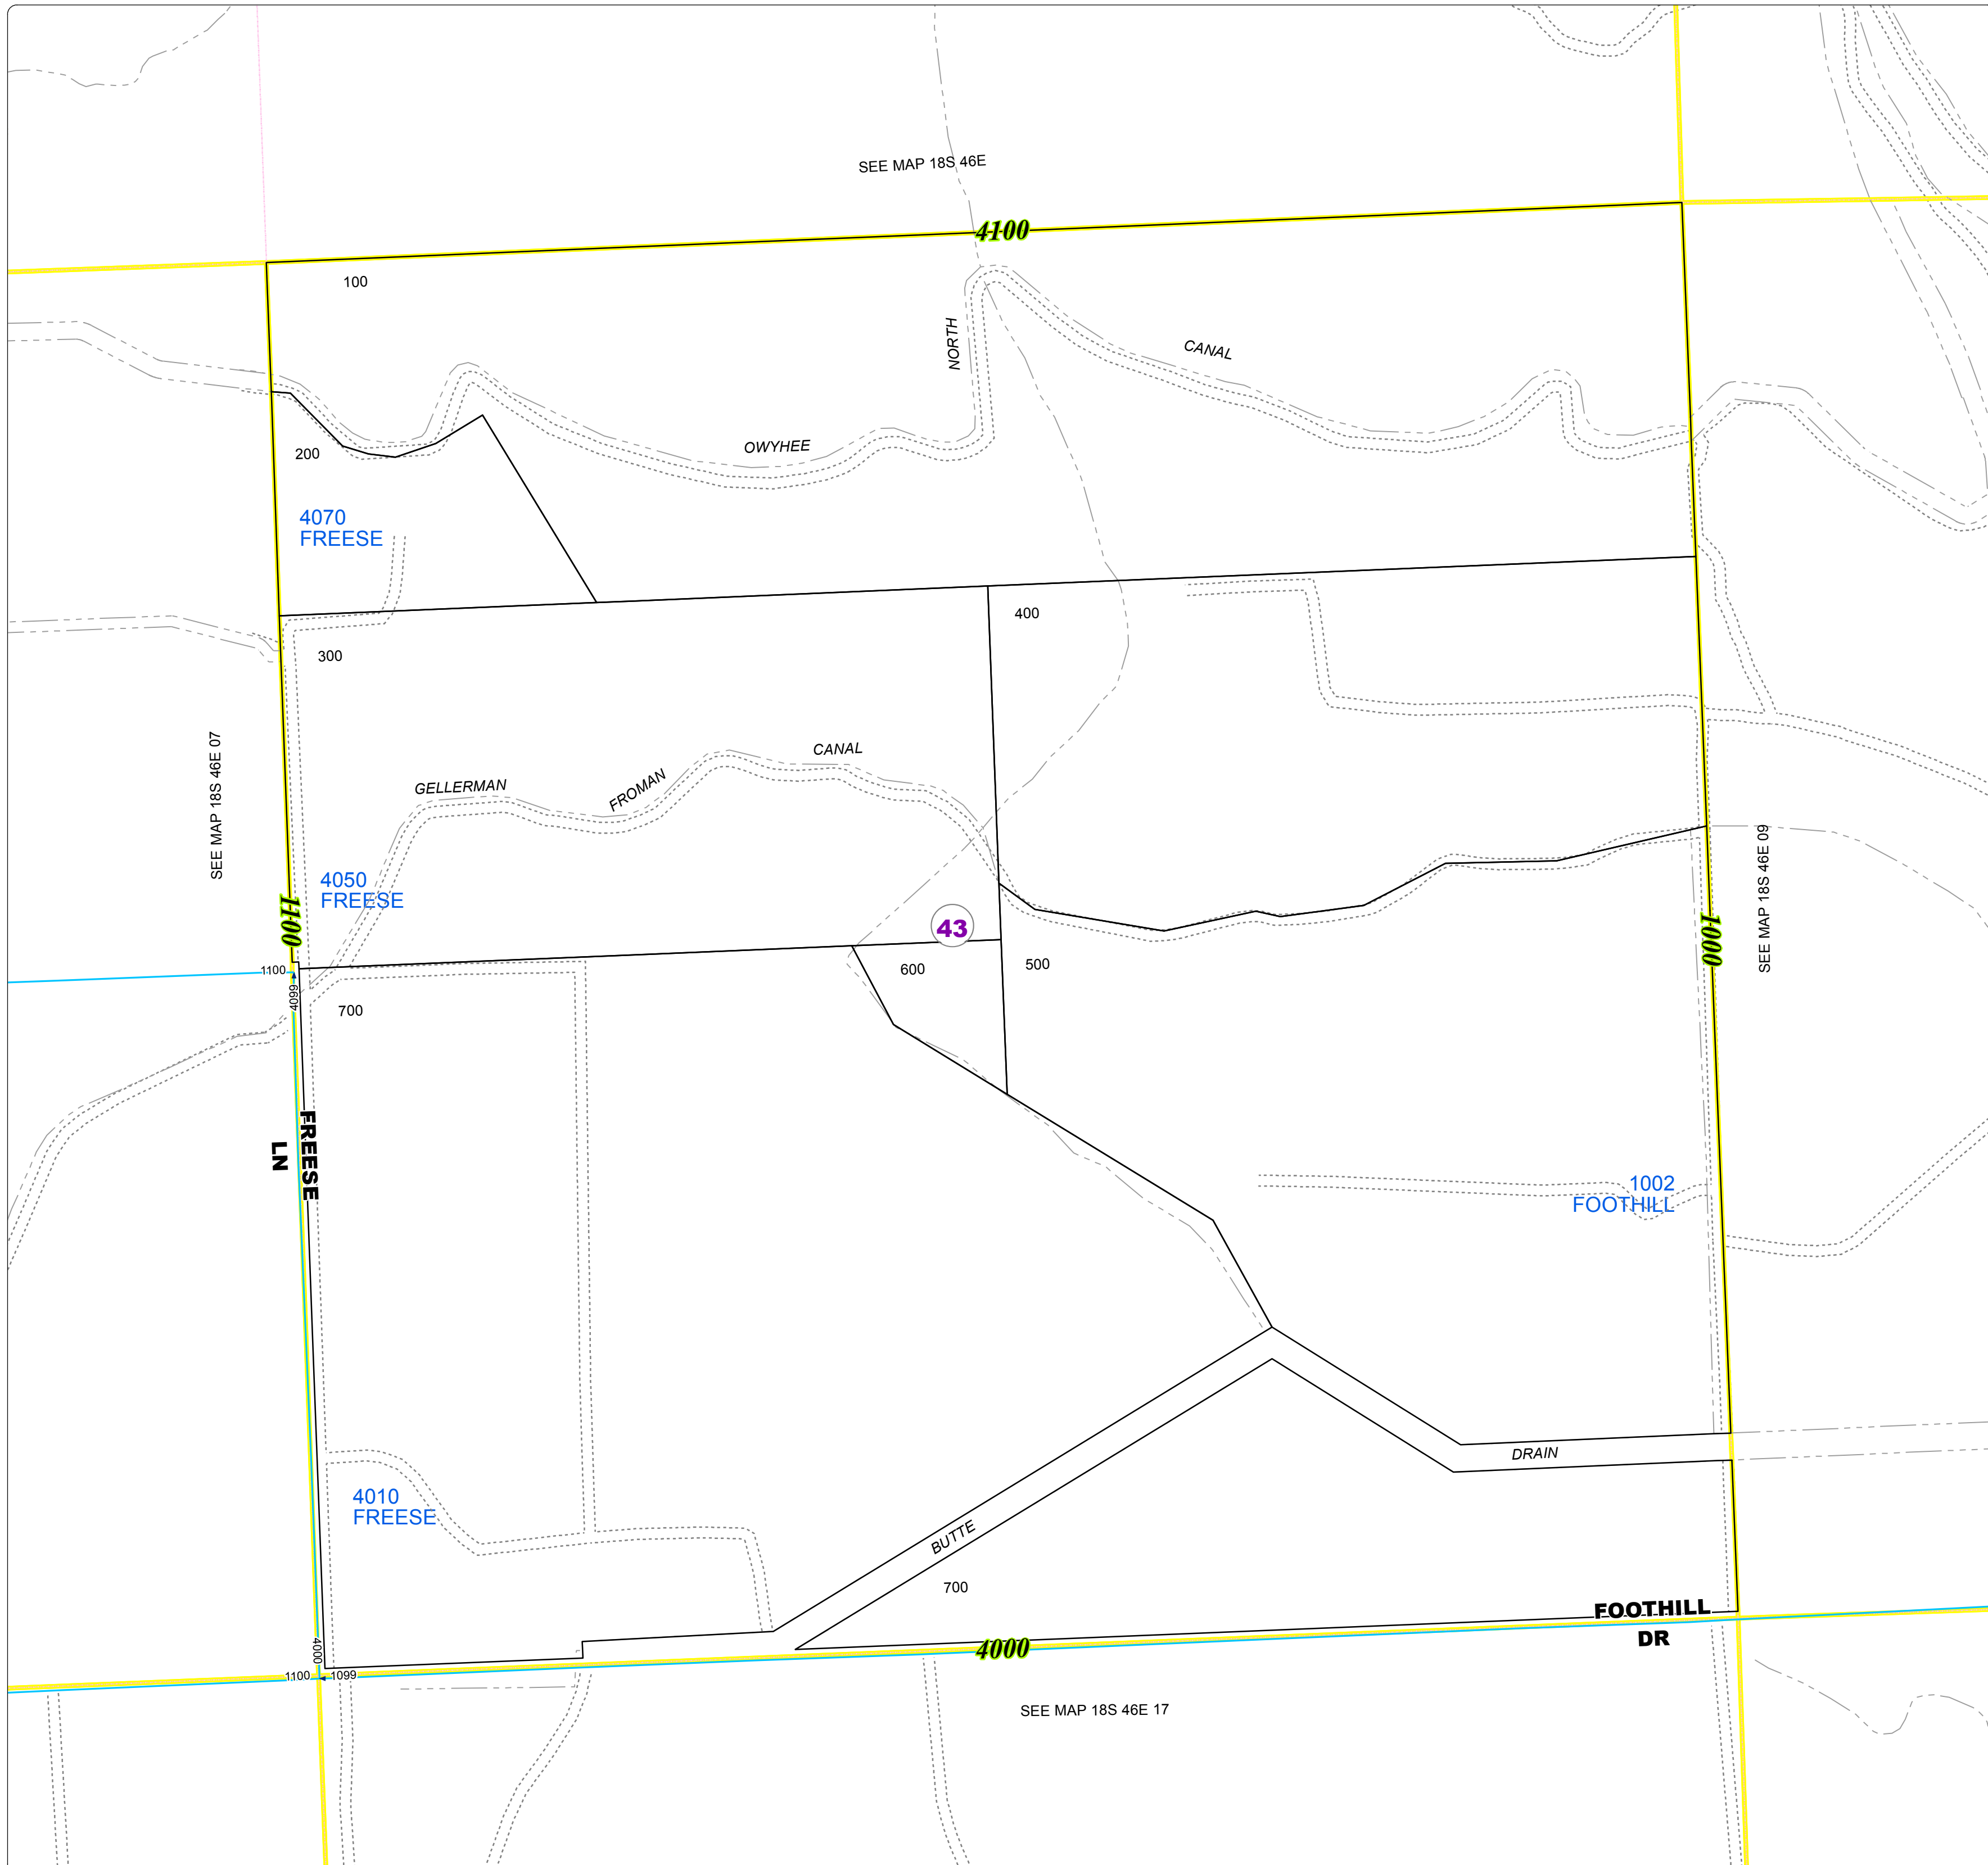

Malheur County Address Map

- Legend**
-  MapNumberBoundary
 - TAX CODE AREA**
 -  43 - Vale Rural-Willowcreek

DISCLAIMER
This information is not intended for use as an address locator and it should be noted that not all county address will be found. Parcels containing multiple addresses may only display a single address as recorded in the Assessor's database. This public information should be accepted and used by the recipient with the understanding that the data received from multiple sources was developed and collected for assessment purpose only.