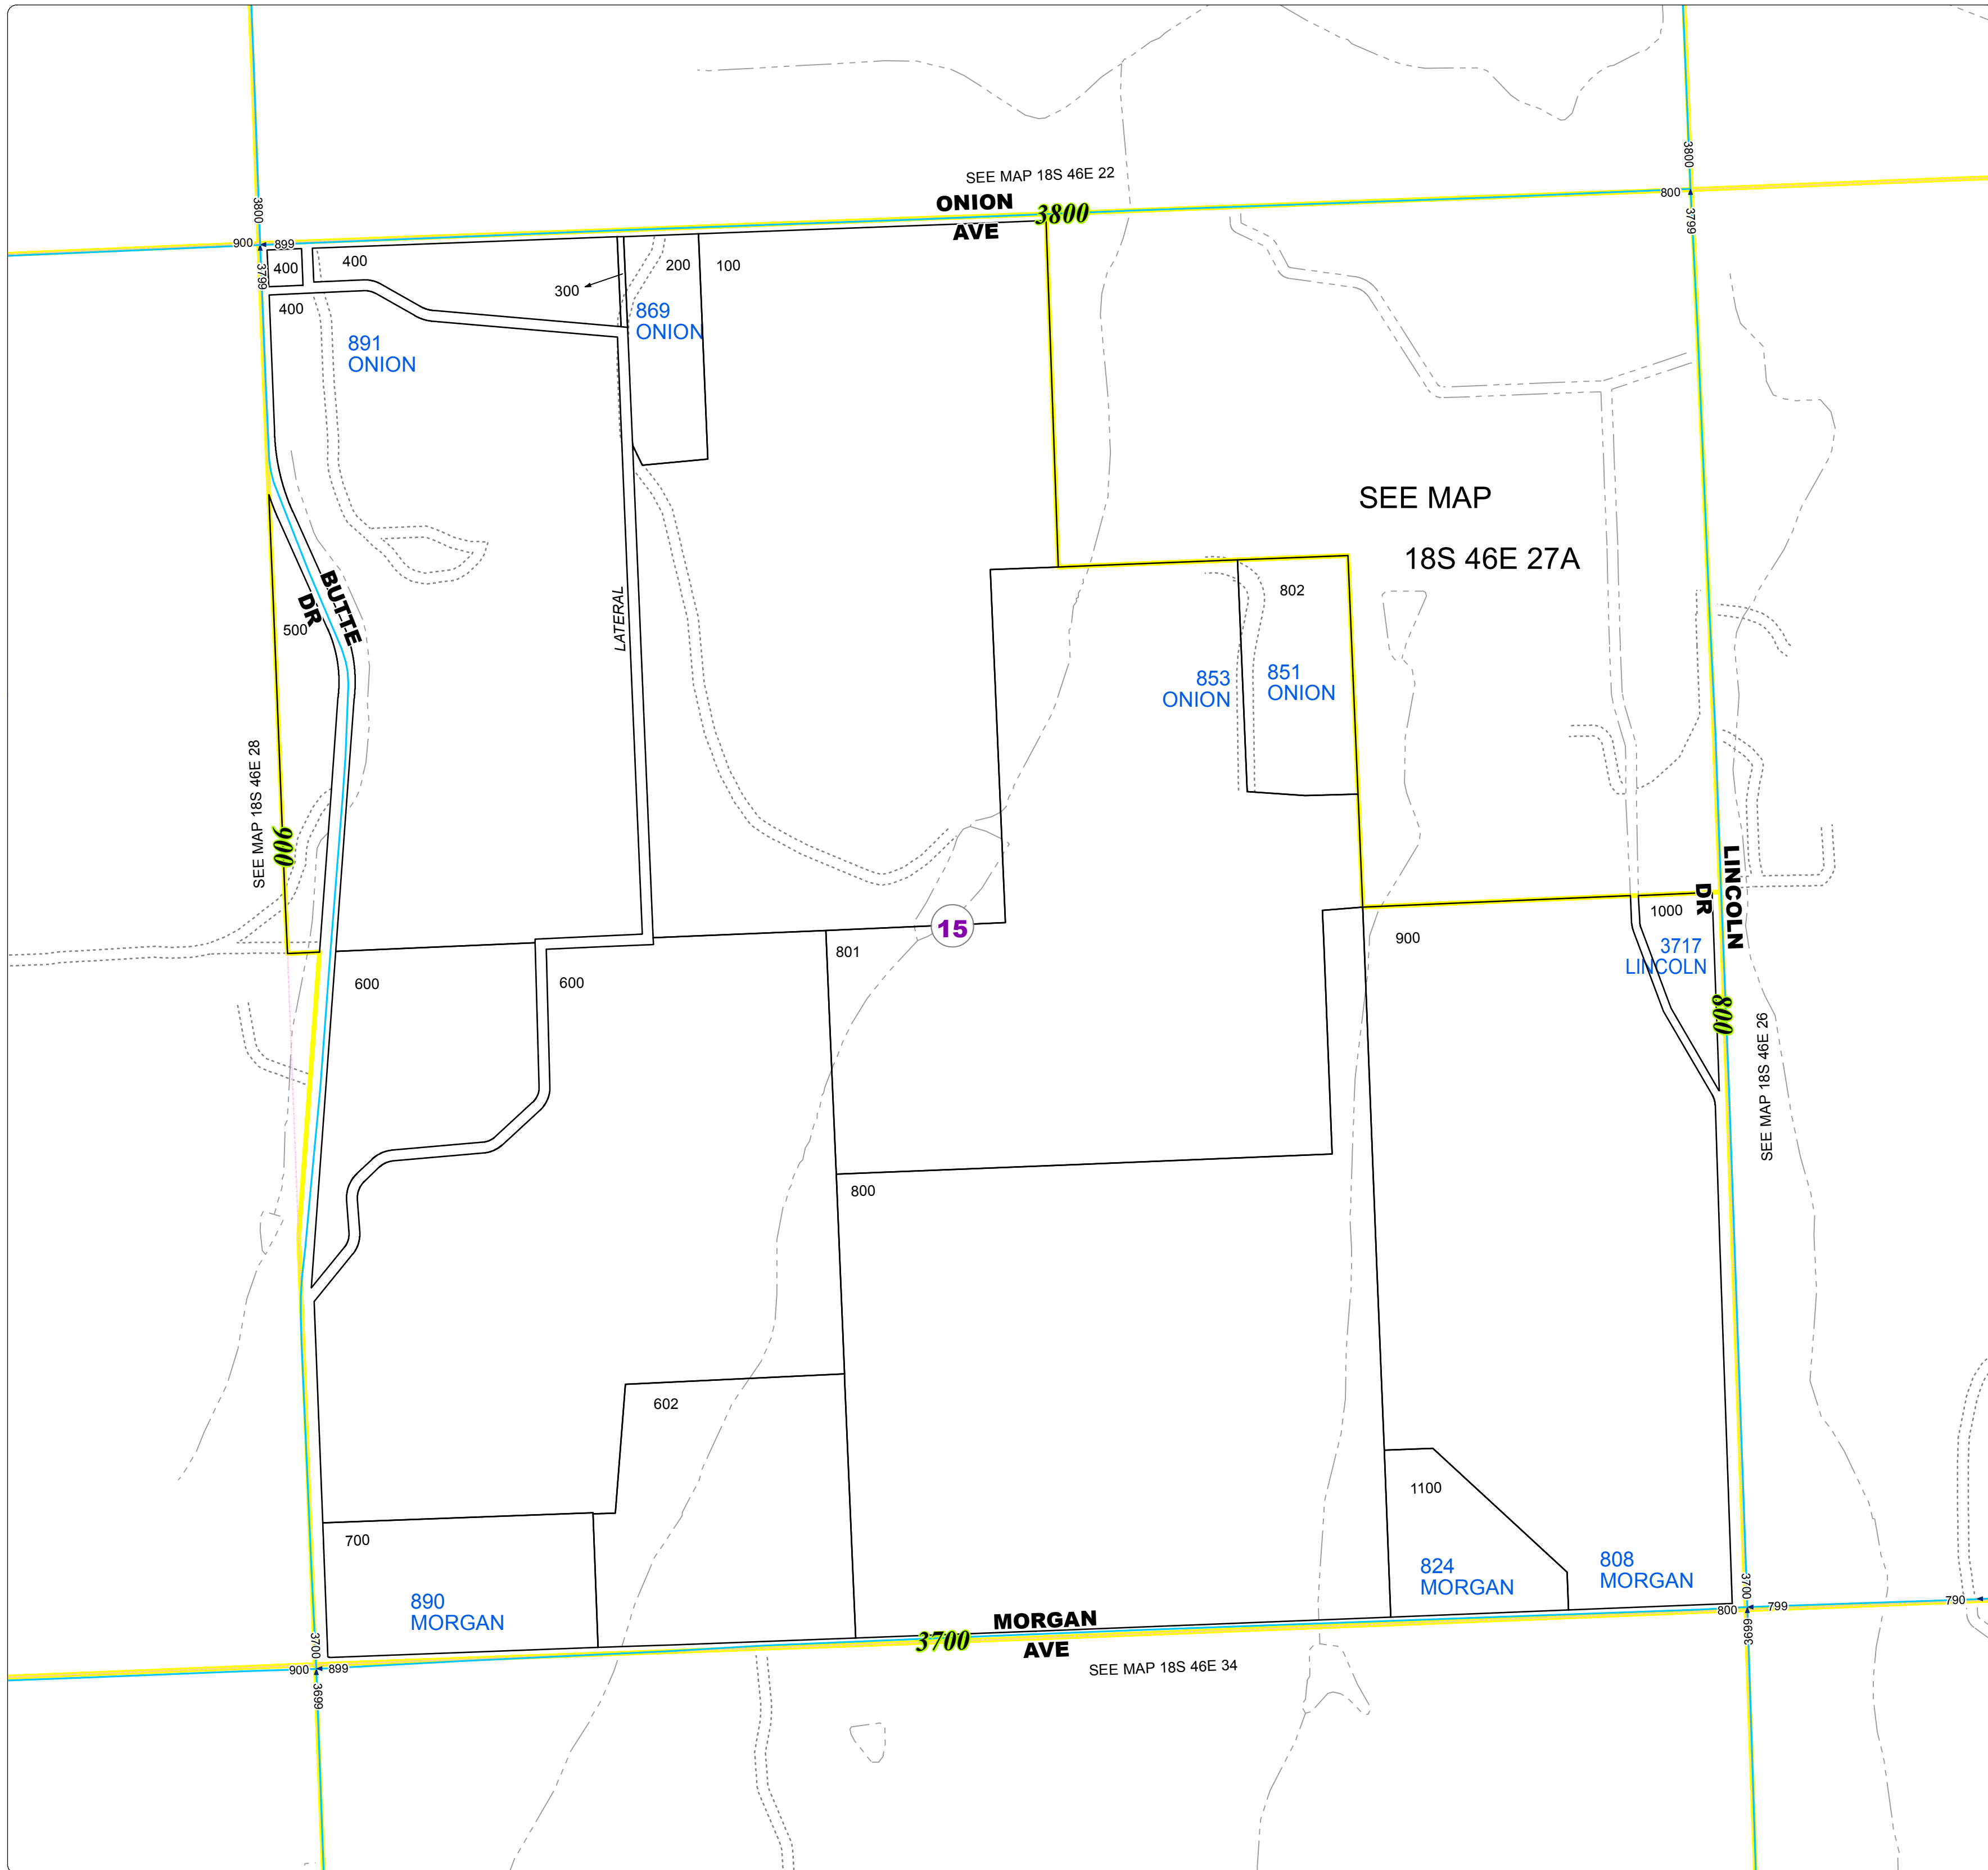

Malheur County  
Address Map

- Legend
- MapNumberBoundary
  - TAX CODE
  - 15 - Ontario-Rural

**DISCLAIMER**  
This information is not intended for use as an address locator and it should be noted that not all county address will be found. Parcels containing multiple addresses may only display a single address as recorded in the Assessor's database. This public information should be accepted and used by the recipient with the understanding that the data received from multiple sources was developed and collected for assessment purpose only.

GL2016

18S46E27