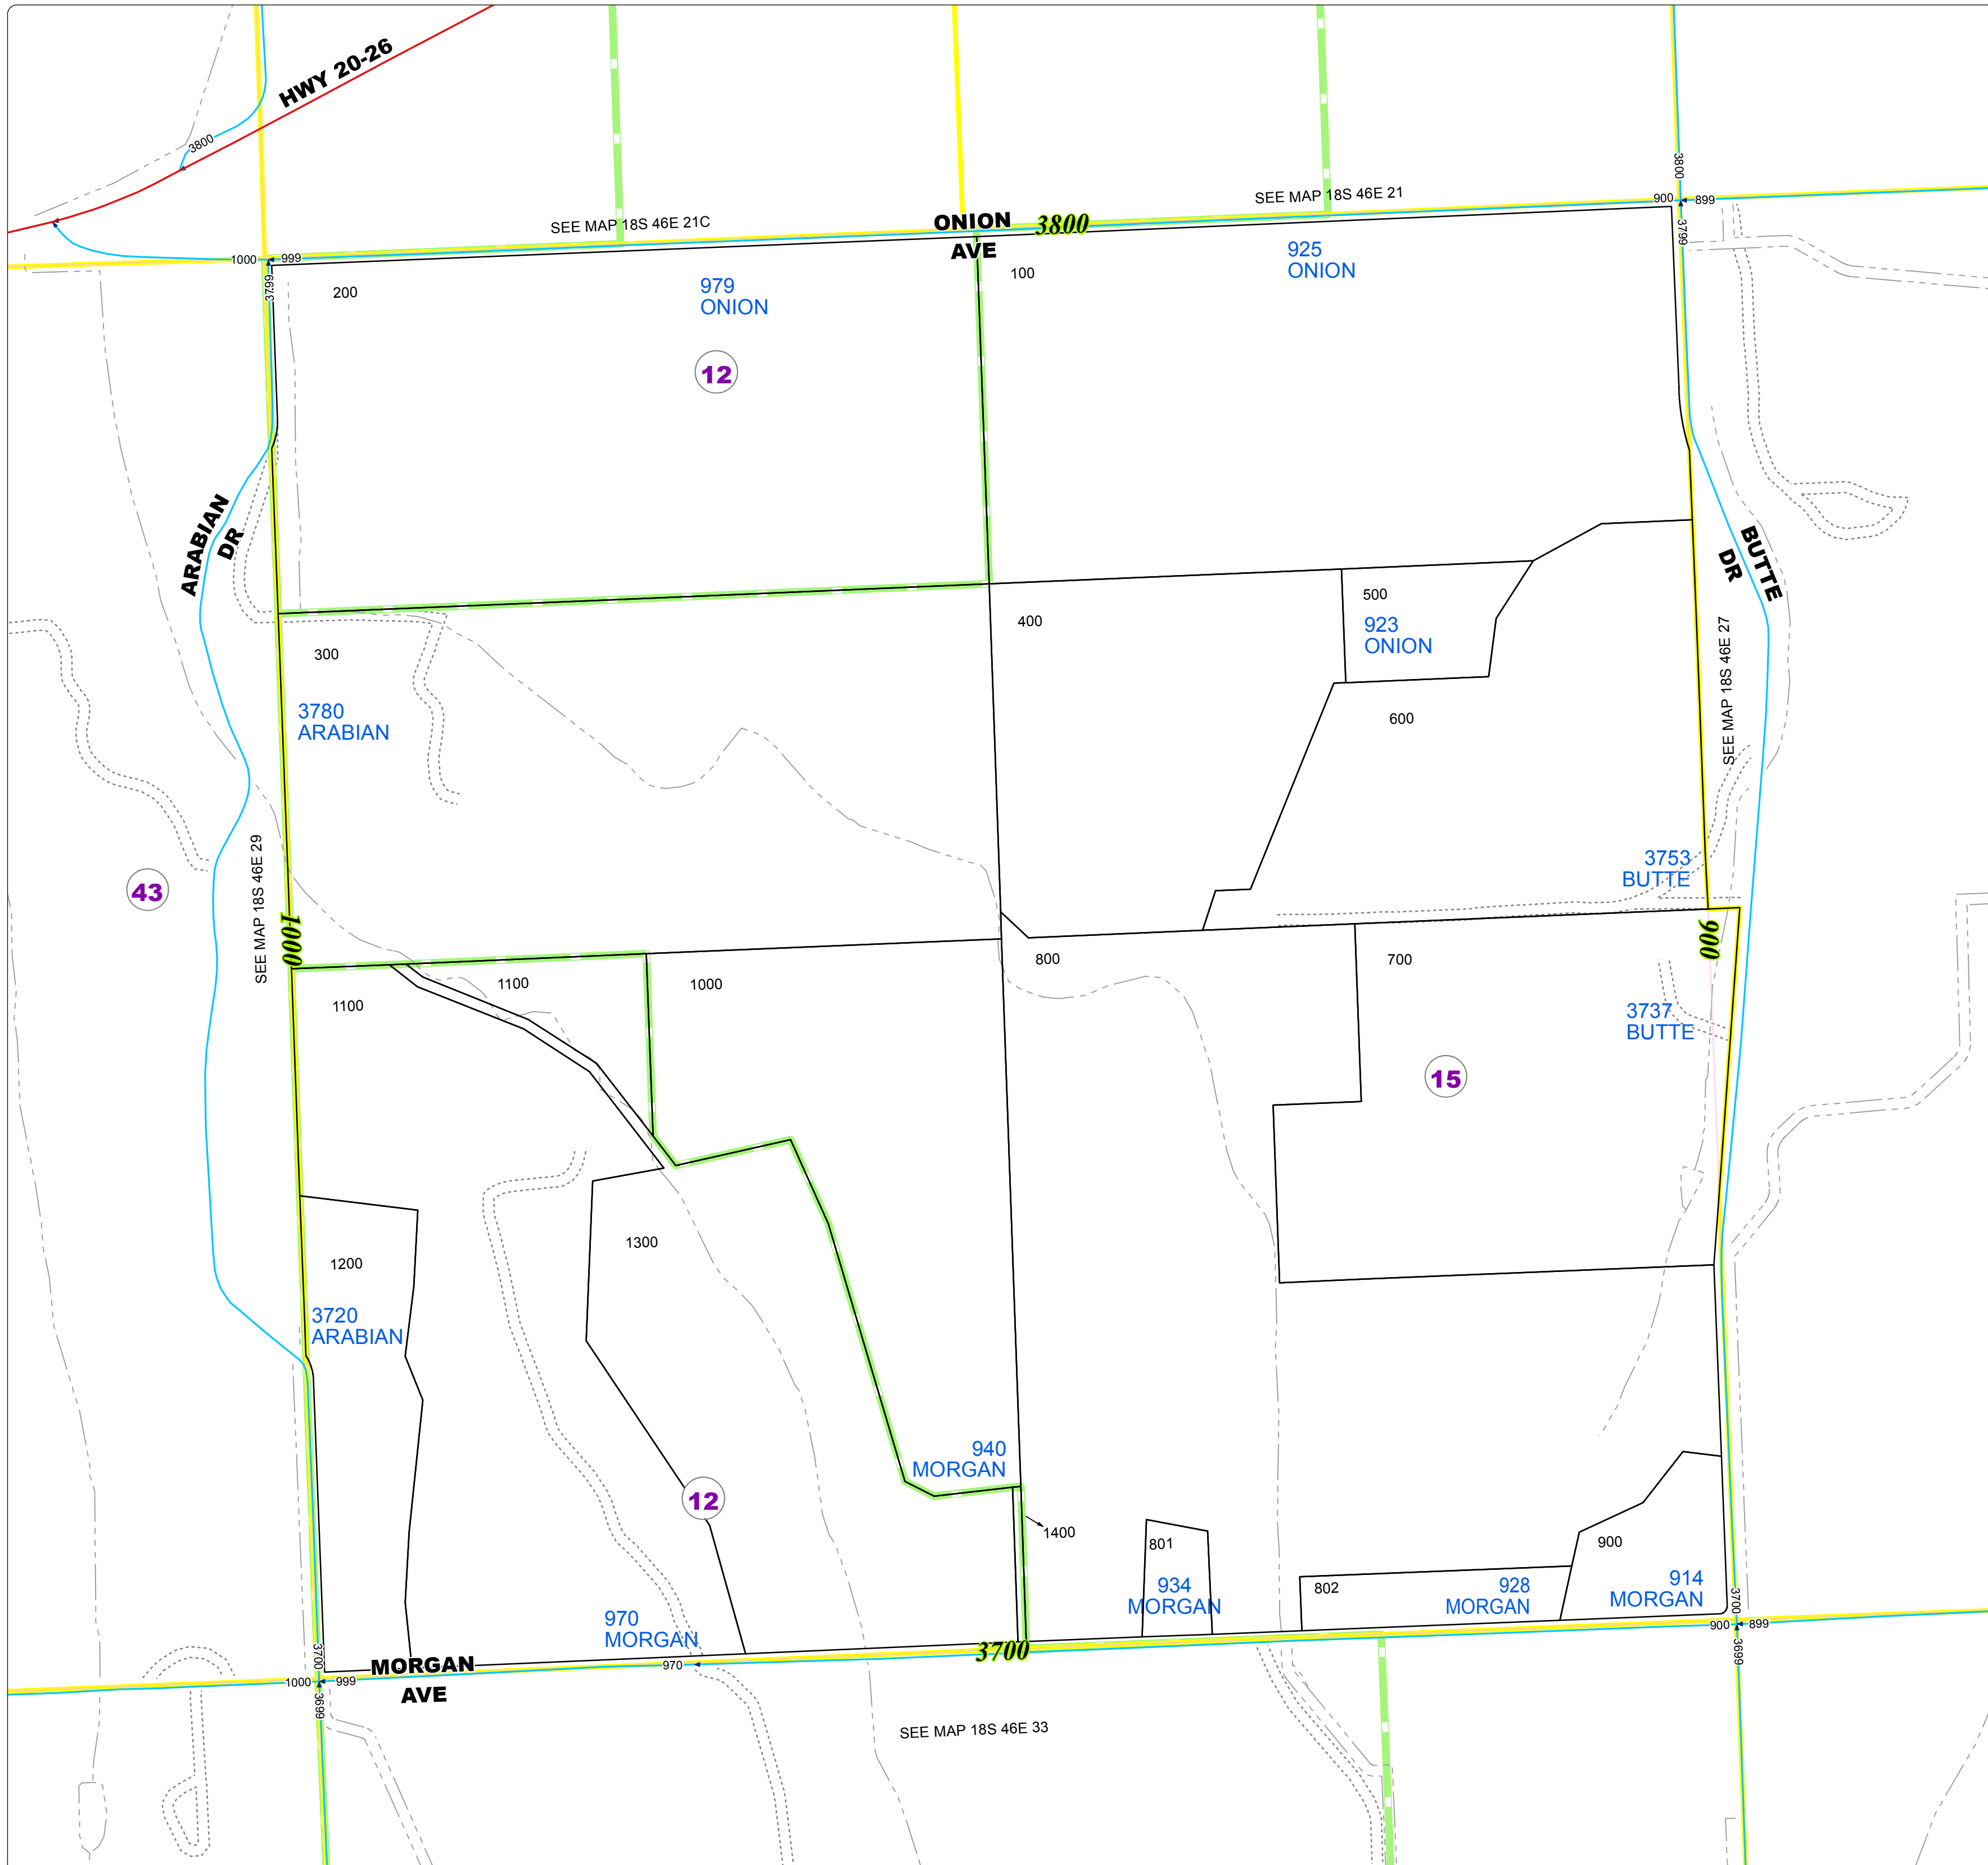

Malheur County Address Map

Legend

MapNumberBoundary

TAX CODE

- 12 - Payette Junction
- 15 - Ontario-Rural
- 43 - Vale Rural-Willowcreek

DISCLAIMER
This information is not intended for use as an address locator and it should be noted that not all county address will be found. Parcels containing multiple addresses may only display a single address as recorded in the Assessor's database. This public information should be accepted and used by the recipient with the understanding that the data received from multiple sources was developed and collected for assessment purpose only.

GL2016

18S46E28