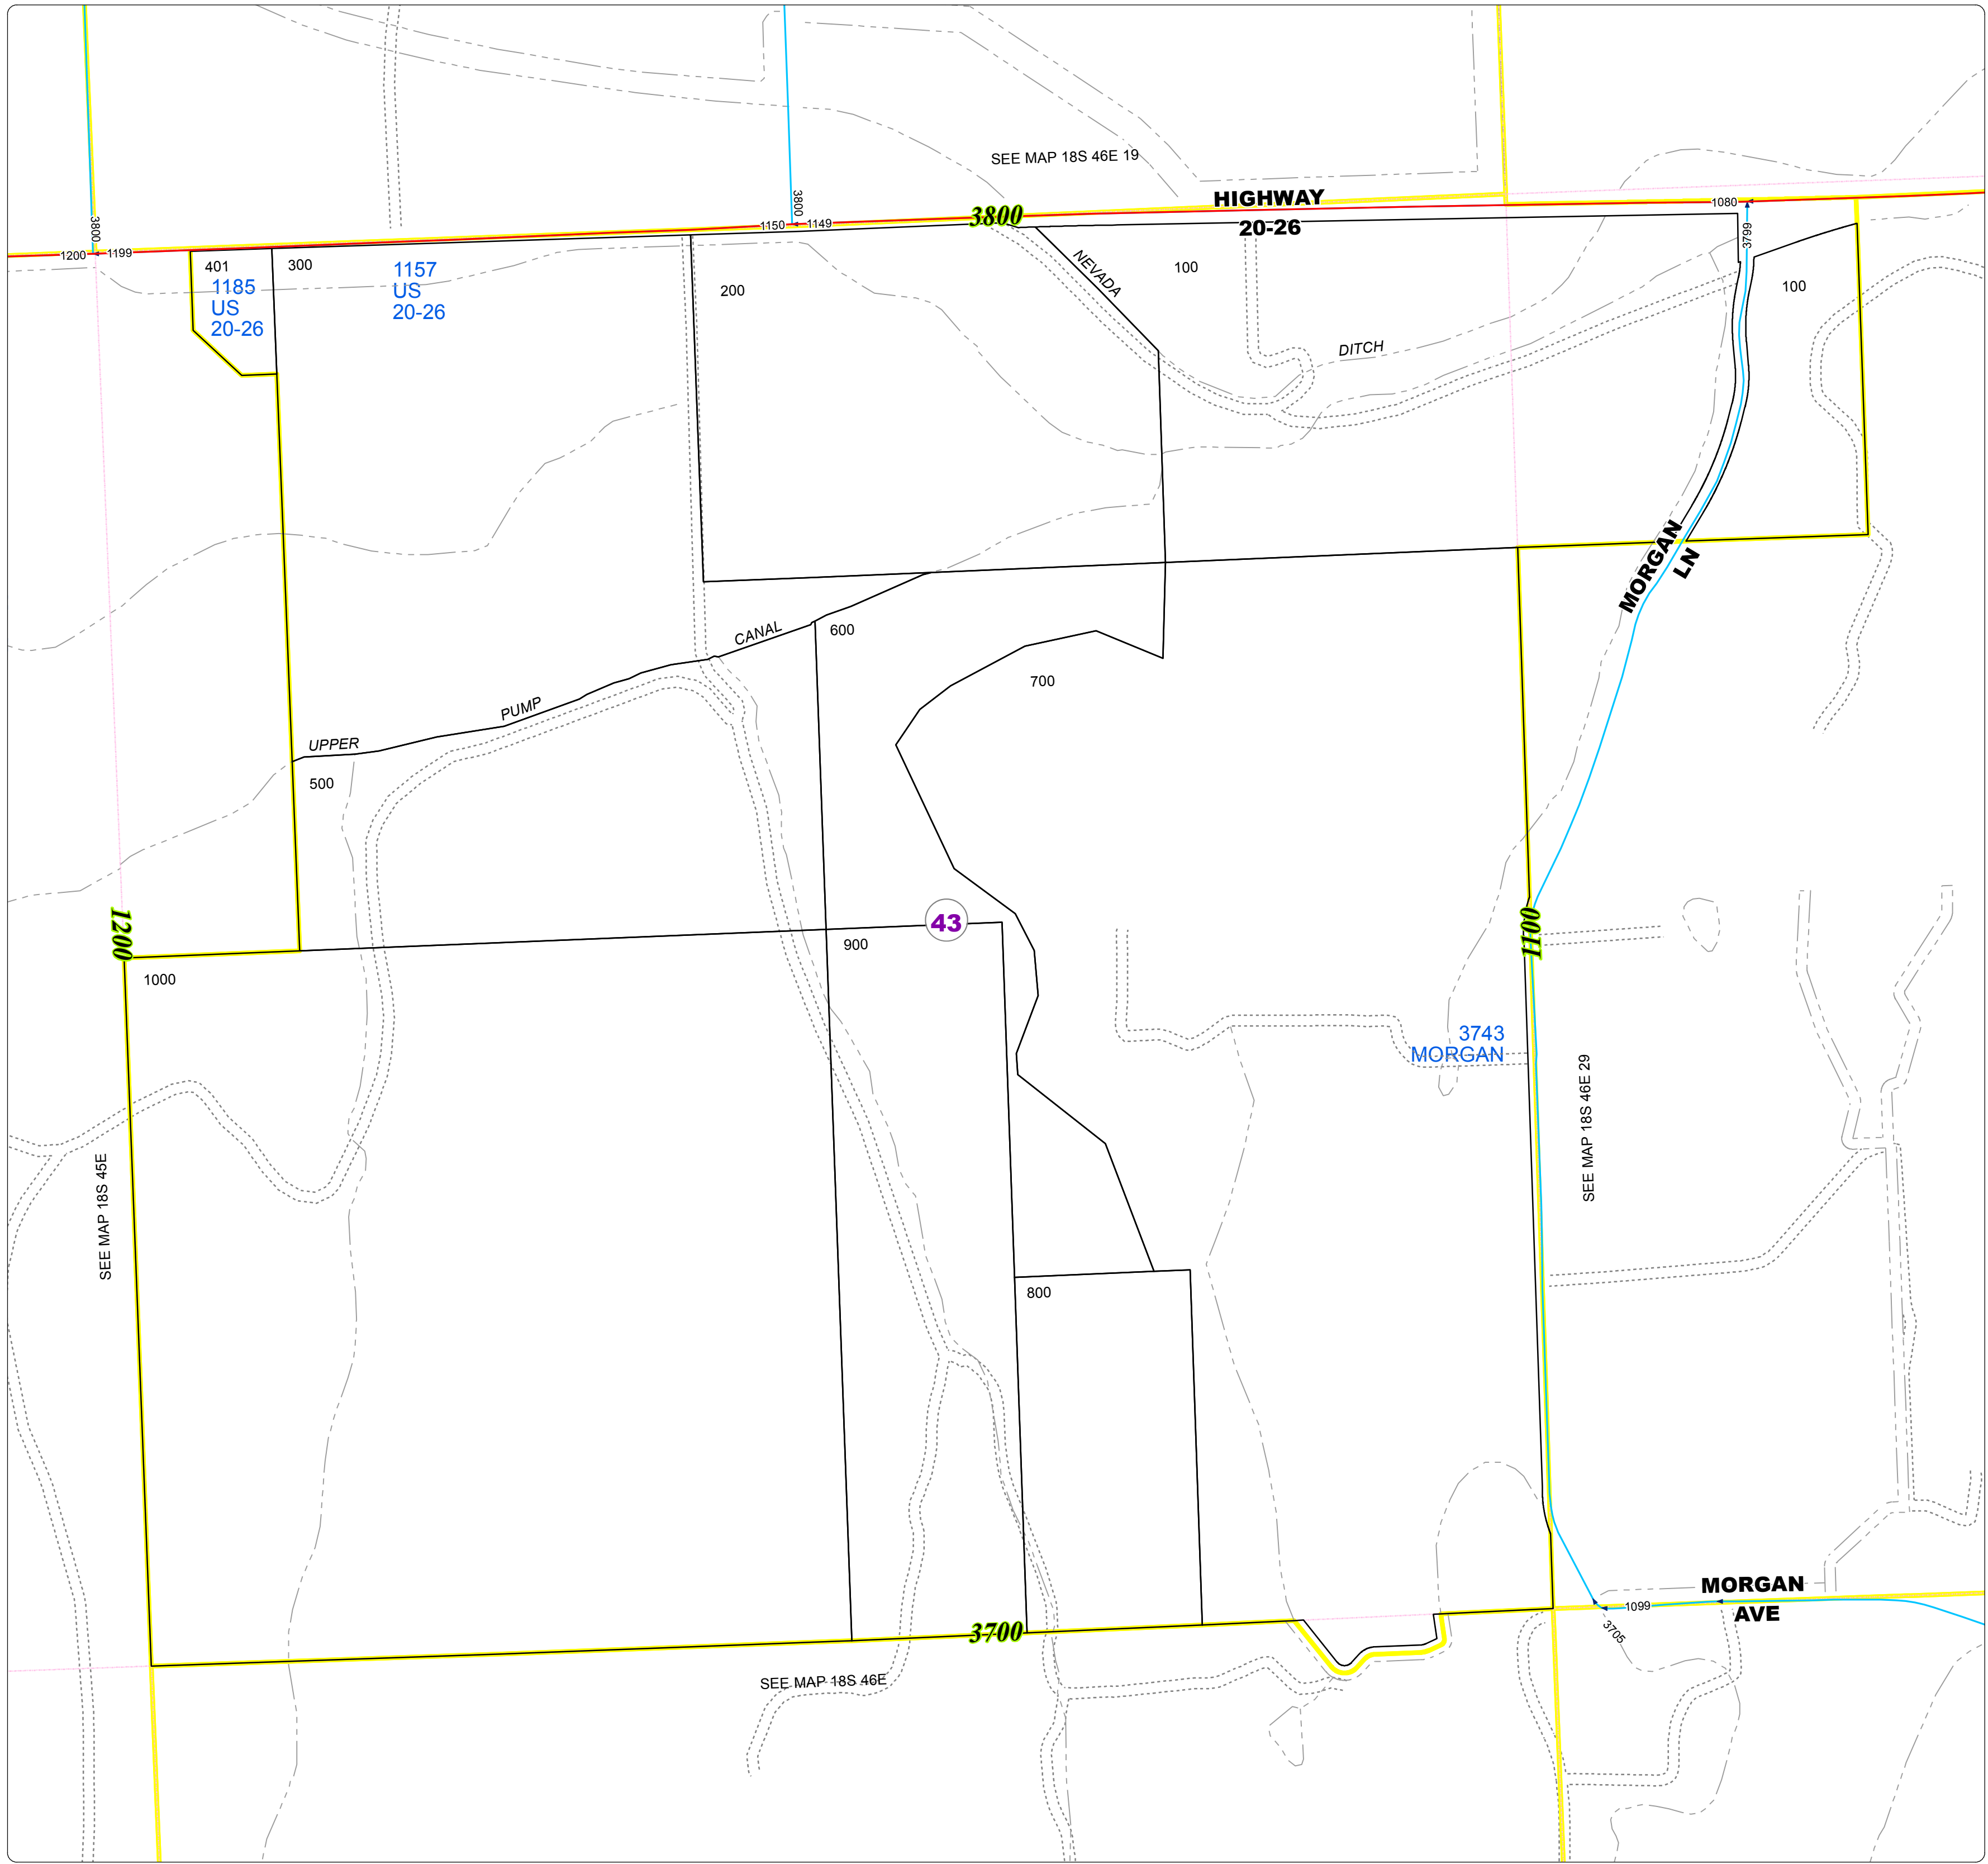

Malheur County Address Map

- Legend**
- MapNumberBoundary
 - TAX CODE AREA**
 - 43 - Vale Rural-Willowcreek

DISCLAIMER
This information is not intended for use as an address locator and it should be noted that not all county address will be found. Parcels containing multiple addresses may only display a single address as recorded in the Assessor's database. This public information should be accepted and used by the recipient with the understanding that the data received from multiple sources was developed and collected for assessment purpose only.