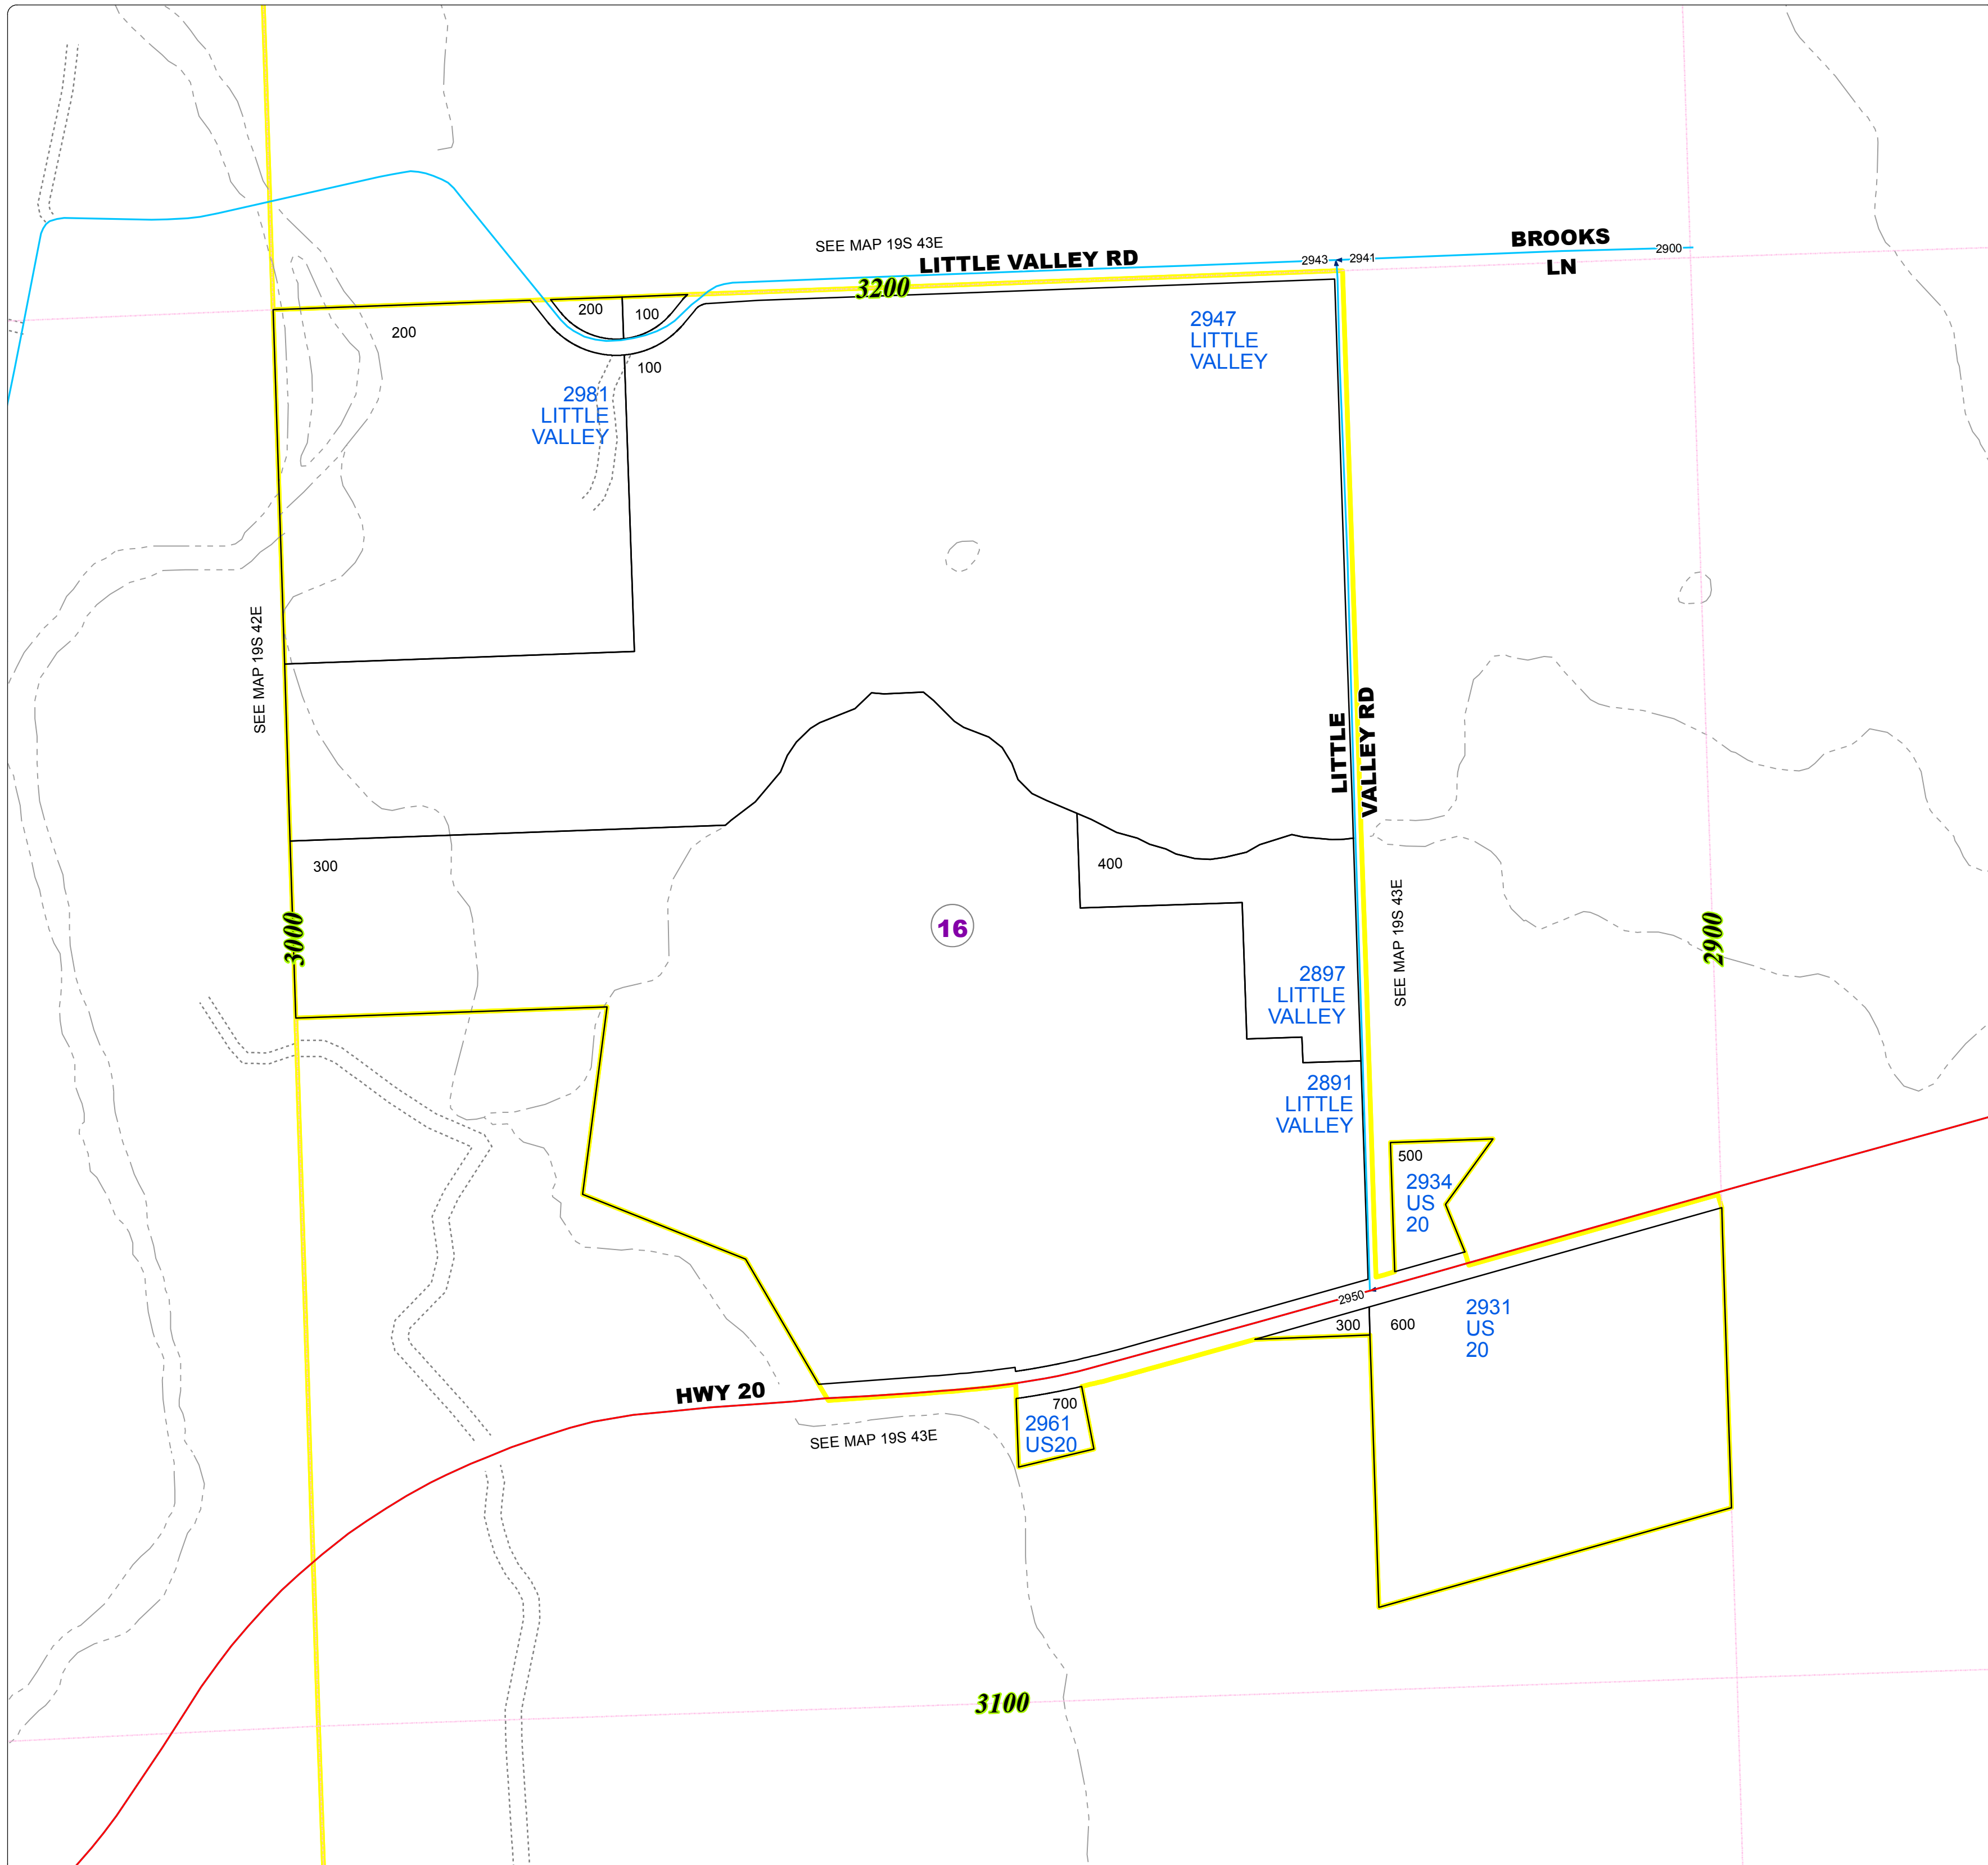

Malheur County  
Address Map

- Legend
- MapNumberBoundary
  - TAX CODE
  - 16 - Harper

**DISCLAIMER**  
This information is not intended for use as an address locator and it should be noted that not all county address will be found. Parcels containing multiple addresses may only display a single address as recorded in the Assessor's database. This public information should be accepted and used by the recipient with the understanding that the data received from multiple sources was developed and collected for assessment purpose only.

GL2016

19S43E30