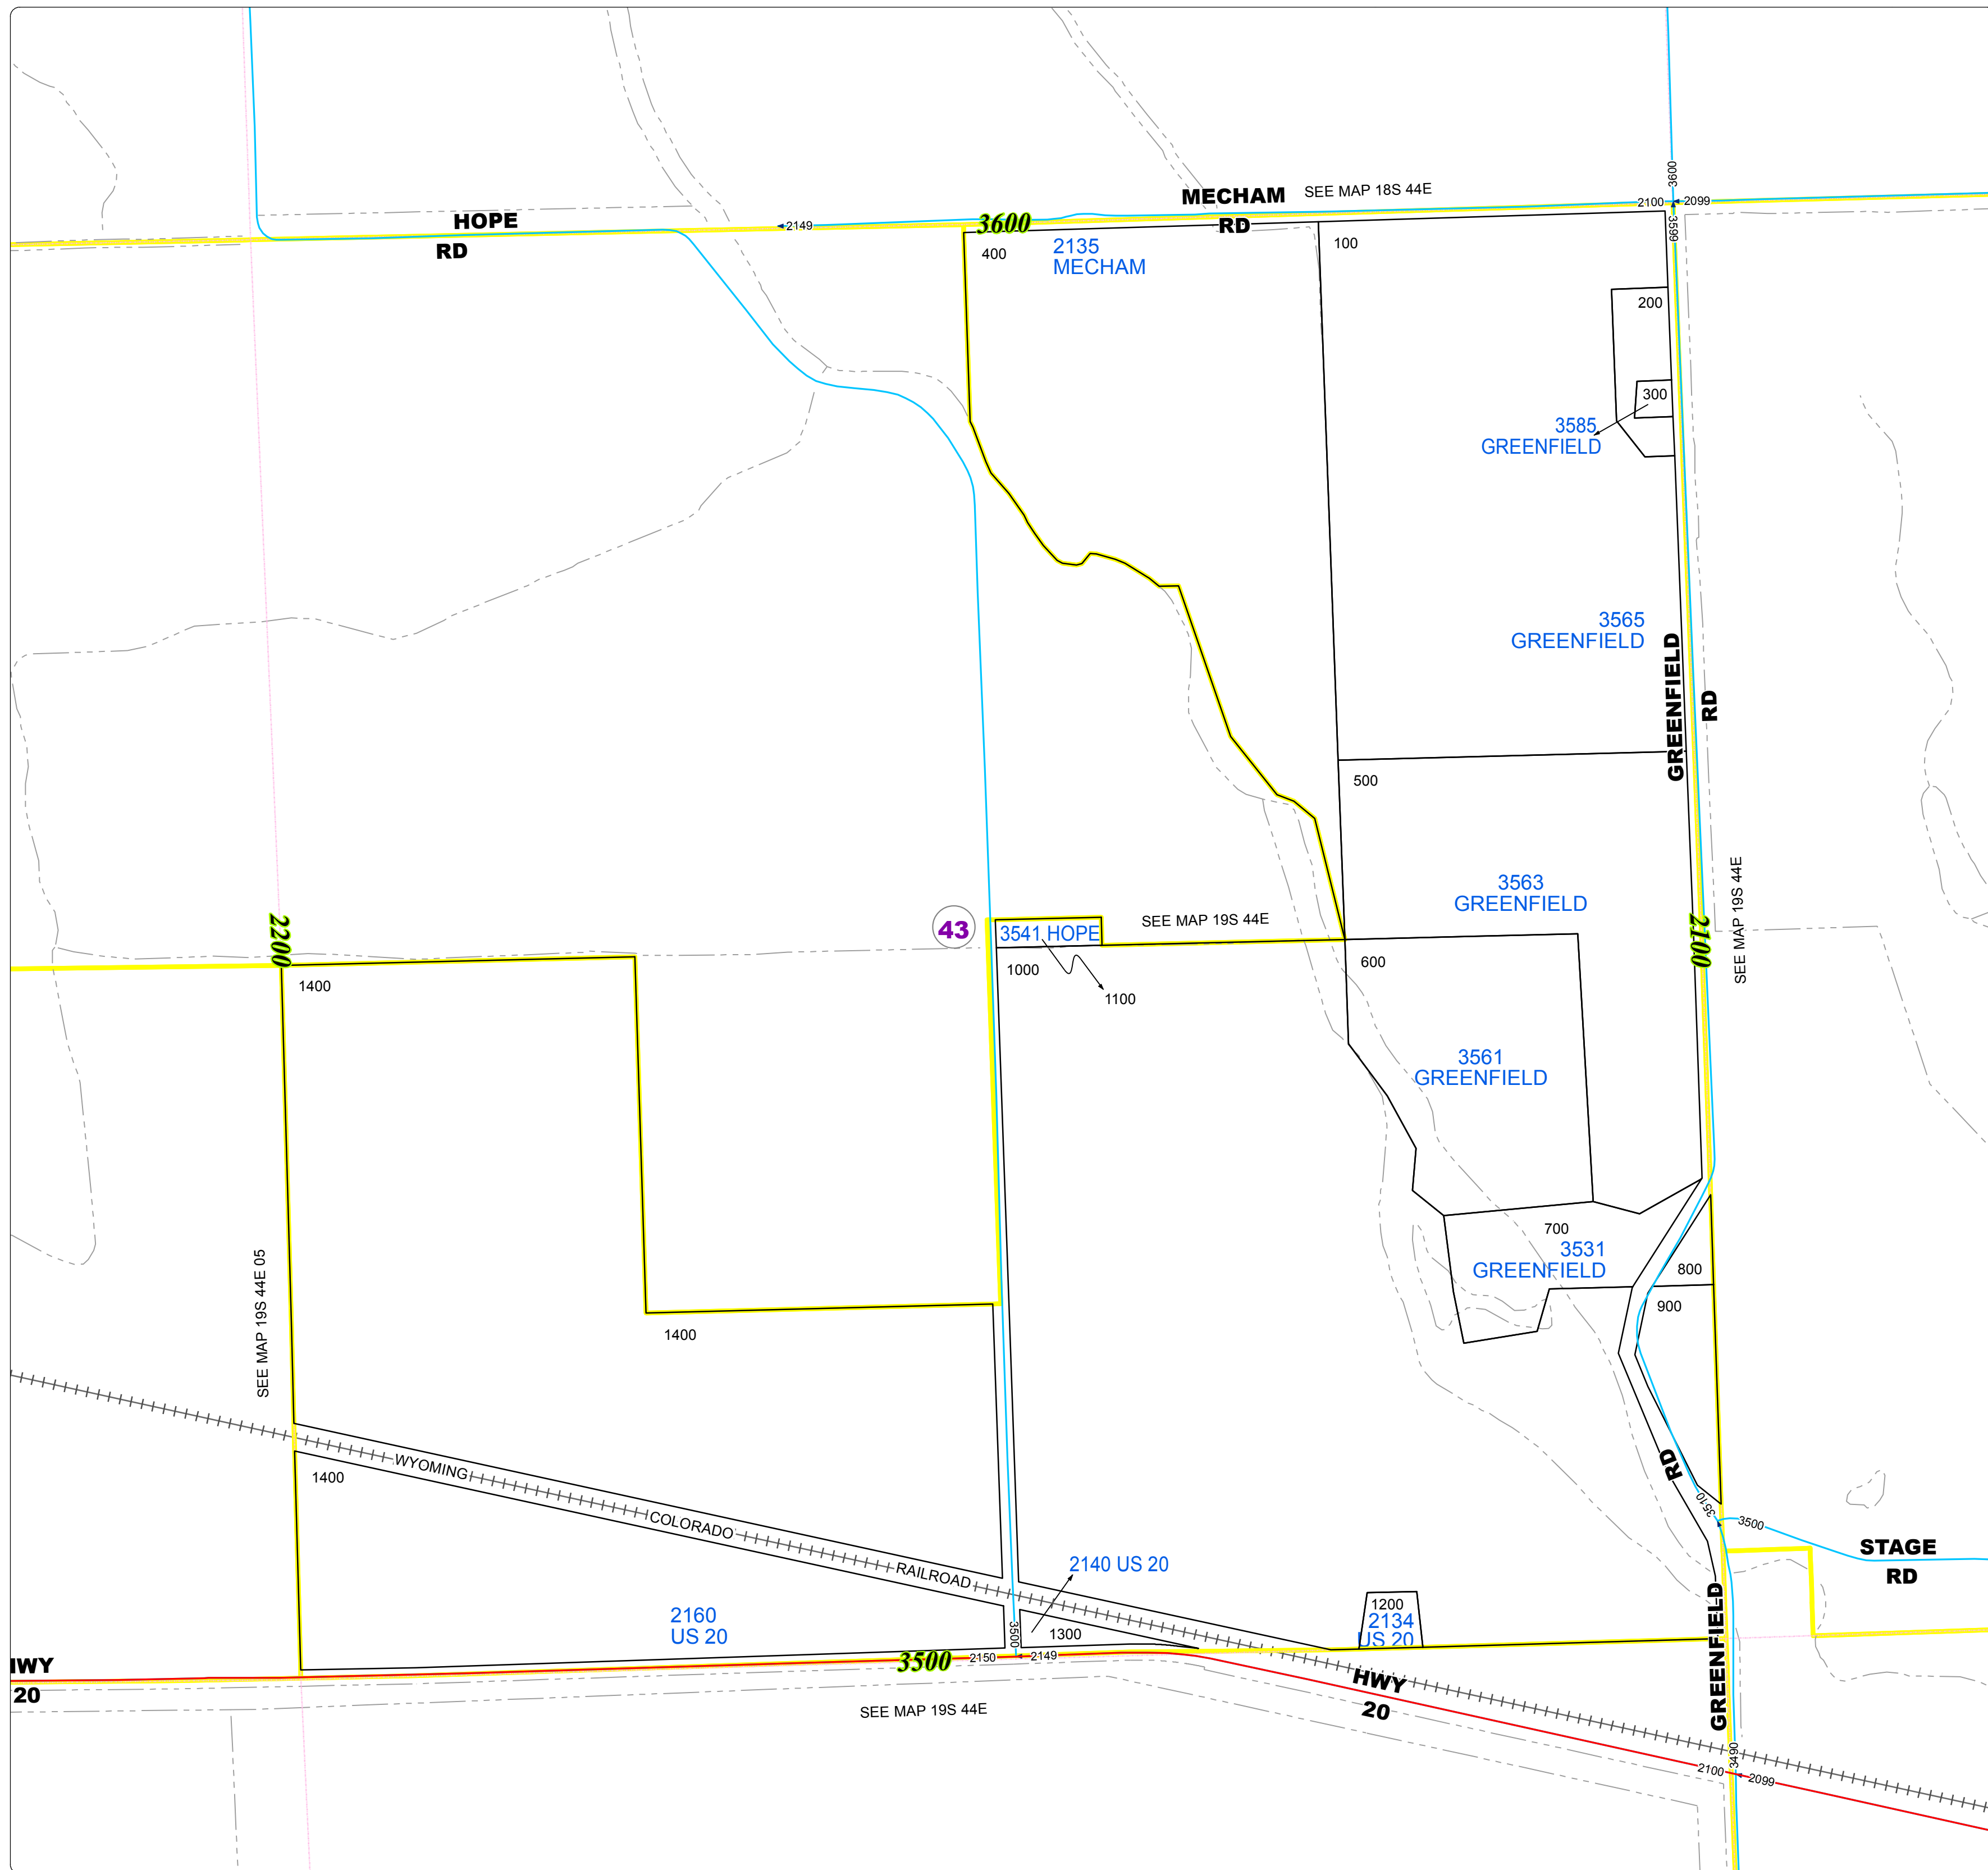

Malheur County Address Map

- Legend**
- MapNumberBoundary
 - TAX CODE AREA**
 - 43 - Vale Rural-Willowcreek

DISCLAIMER
This information is not intended for use as an address locator and it should be noted that not all county address will be found. Parcels containing multiple addresses may only display a single address as recorded in the Assessor's database. This public information should be accepted and used by the recipient with the understanding that the data received from multiple sources was developed and collected for assessment purpose only.

GL2016

19S44E04