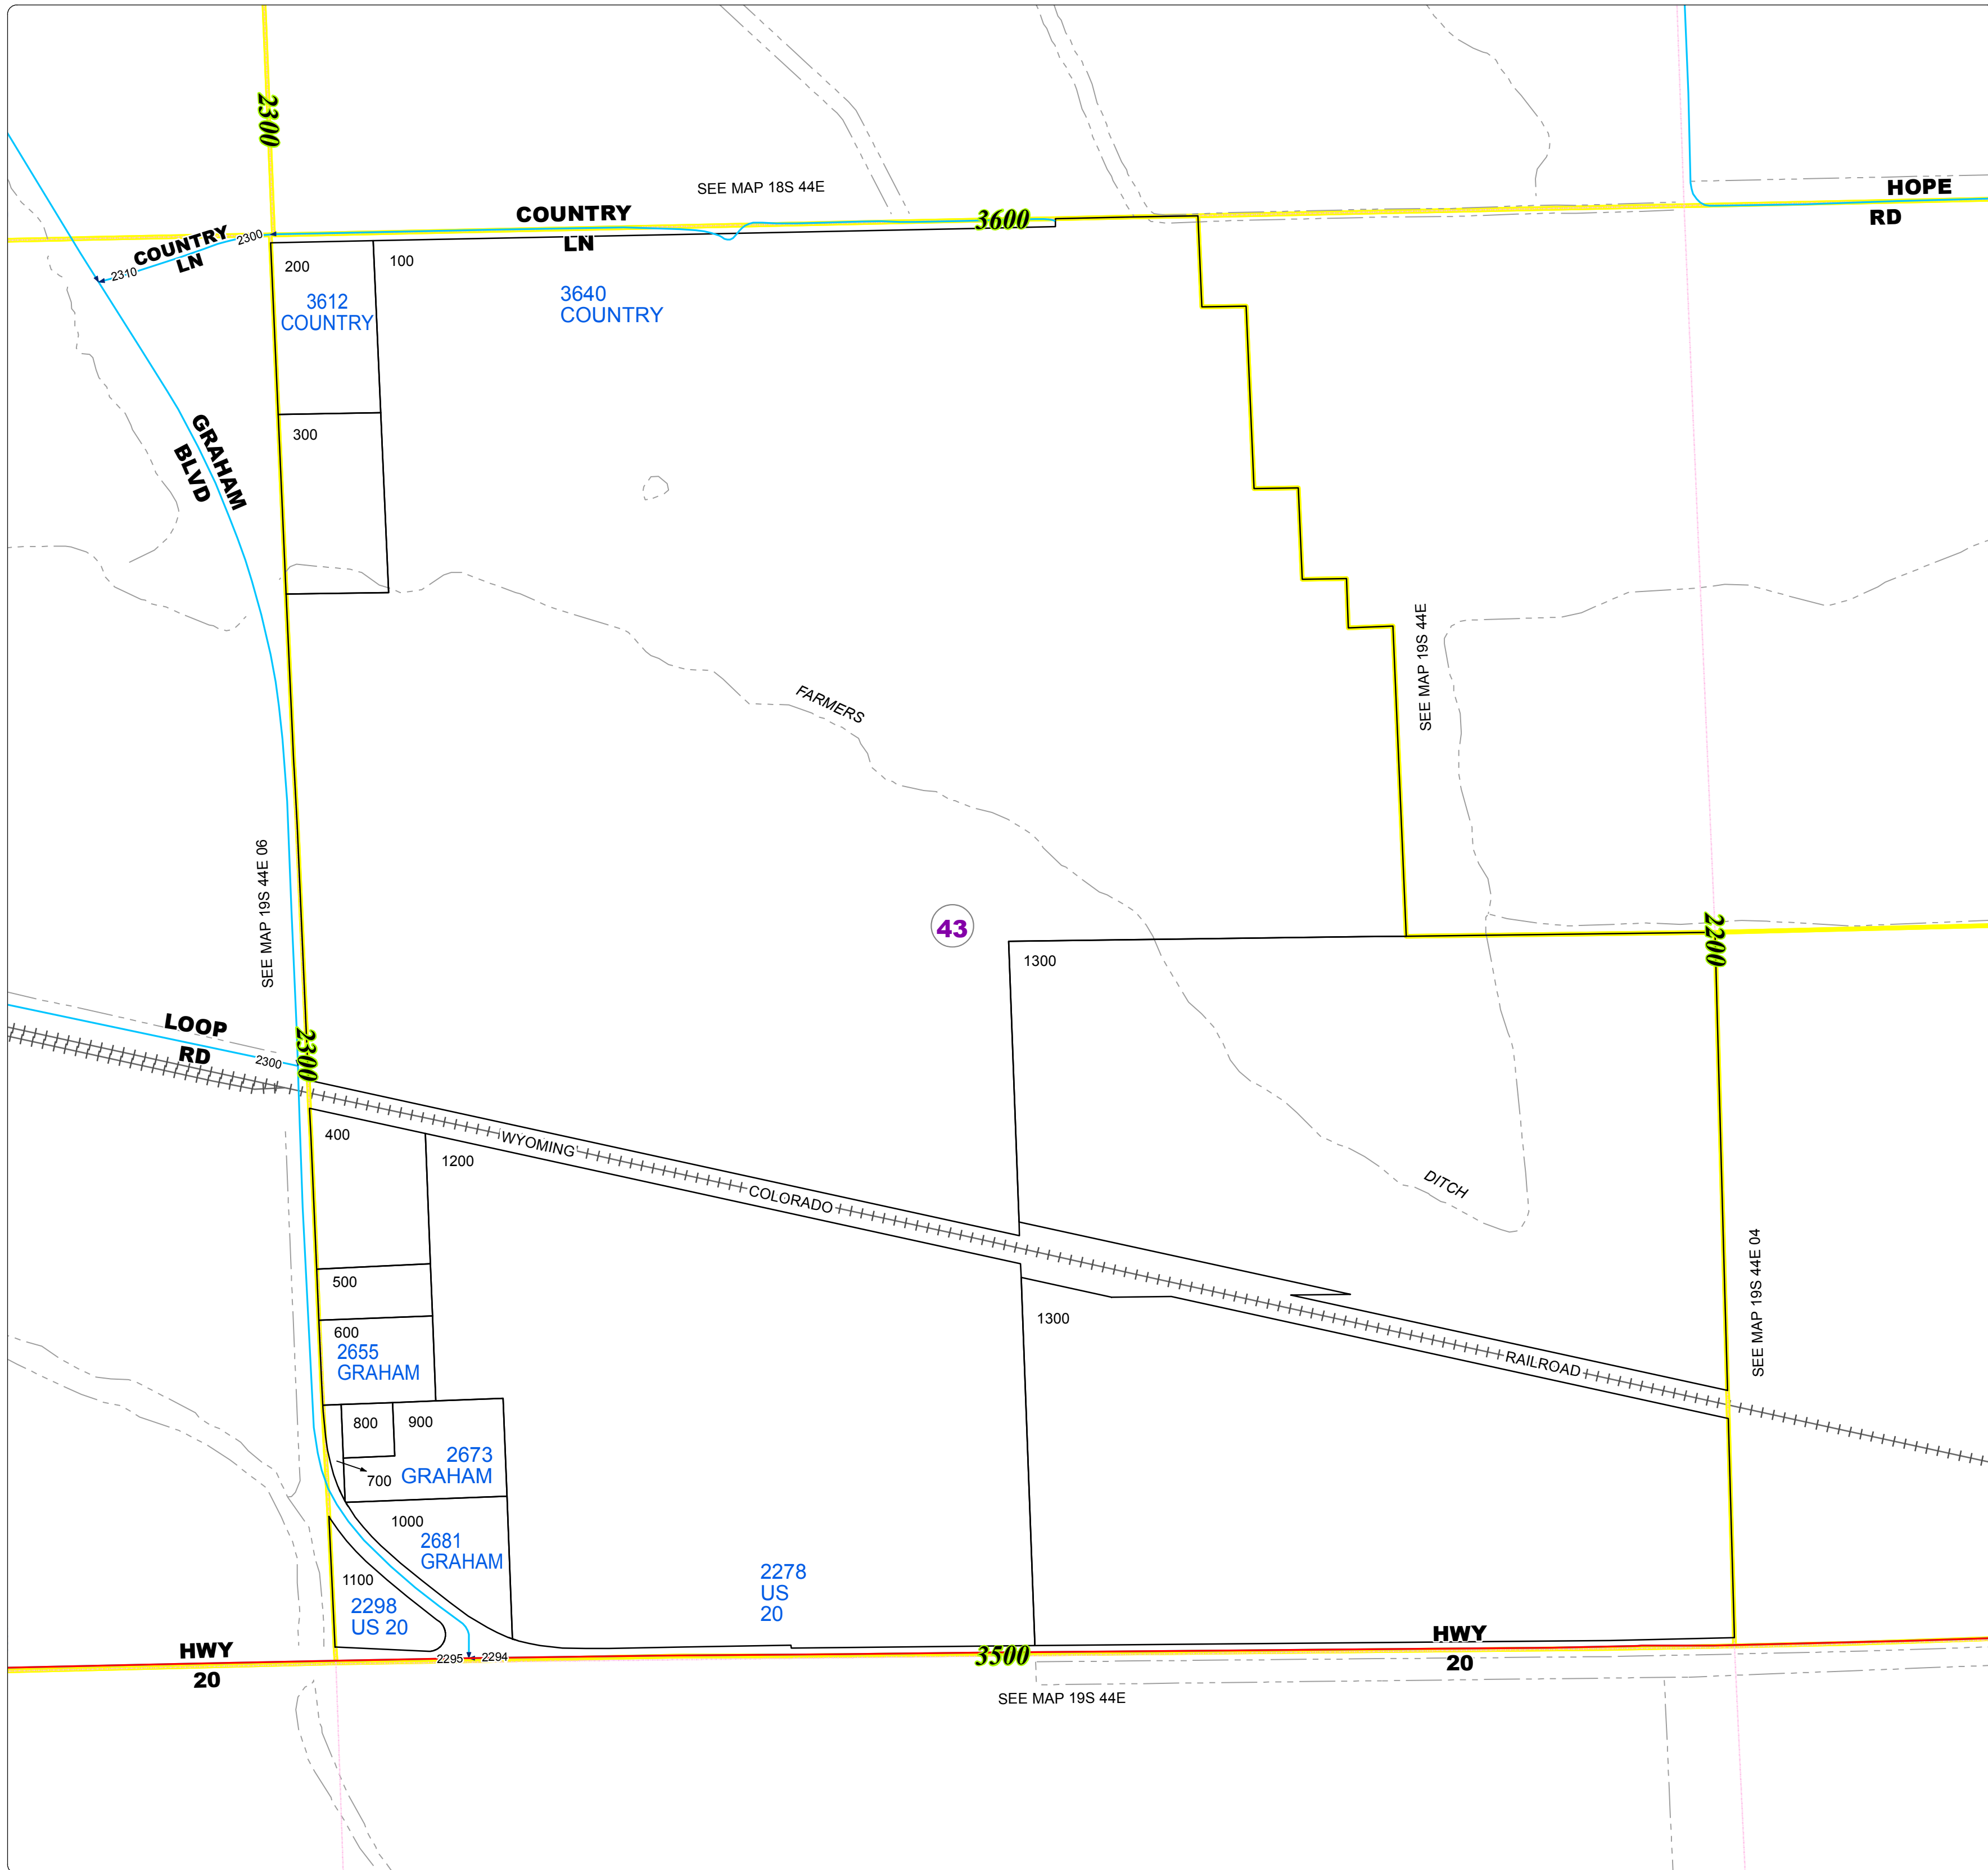

Malheur County Address Map

- Legend**
- MapNumberBoundary
 - TAX CODE AREA**
 - 43 - Vale Rural-Willowcreek

DISCLAIMER
 This information is not intended for use as an address locator and it should be noted that not all county address will be found. Parcels containing multiple addresses may only display a single address as recorded in the Assessor's database. This public information should be accepted and used by the recipient with the understanding that the data received from multiple sources was developed and collected for **assessment purpose only**.

GL2016

19S44E05