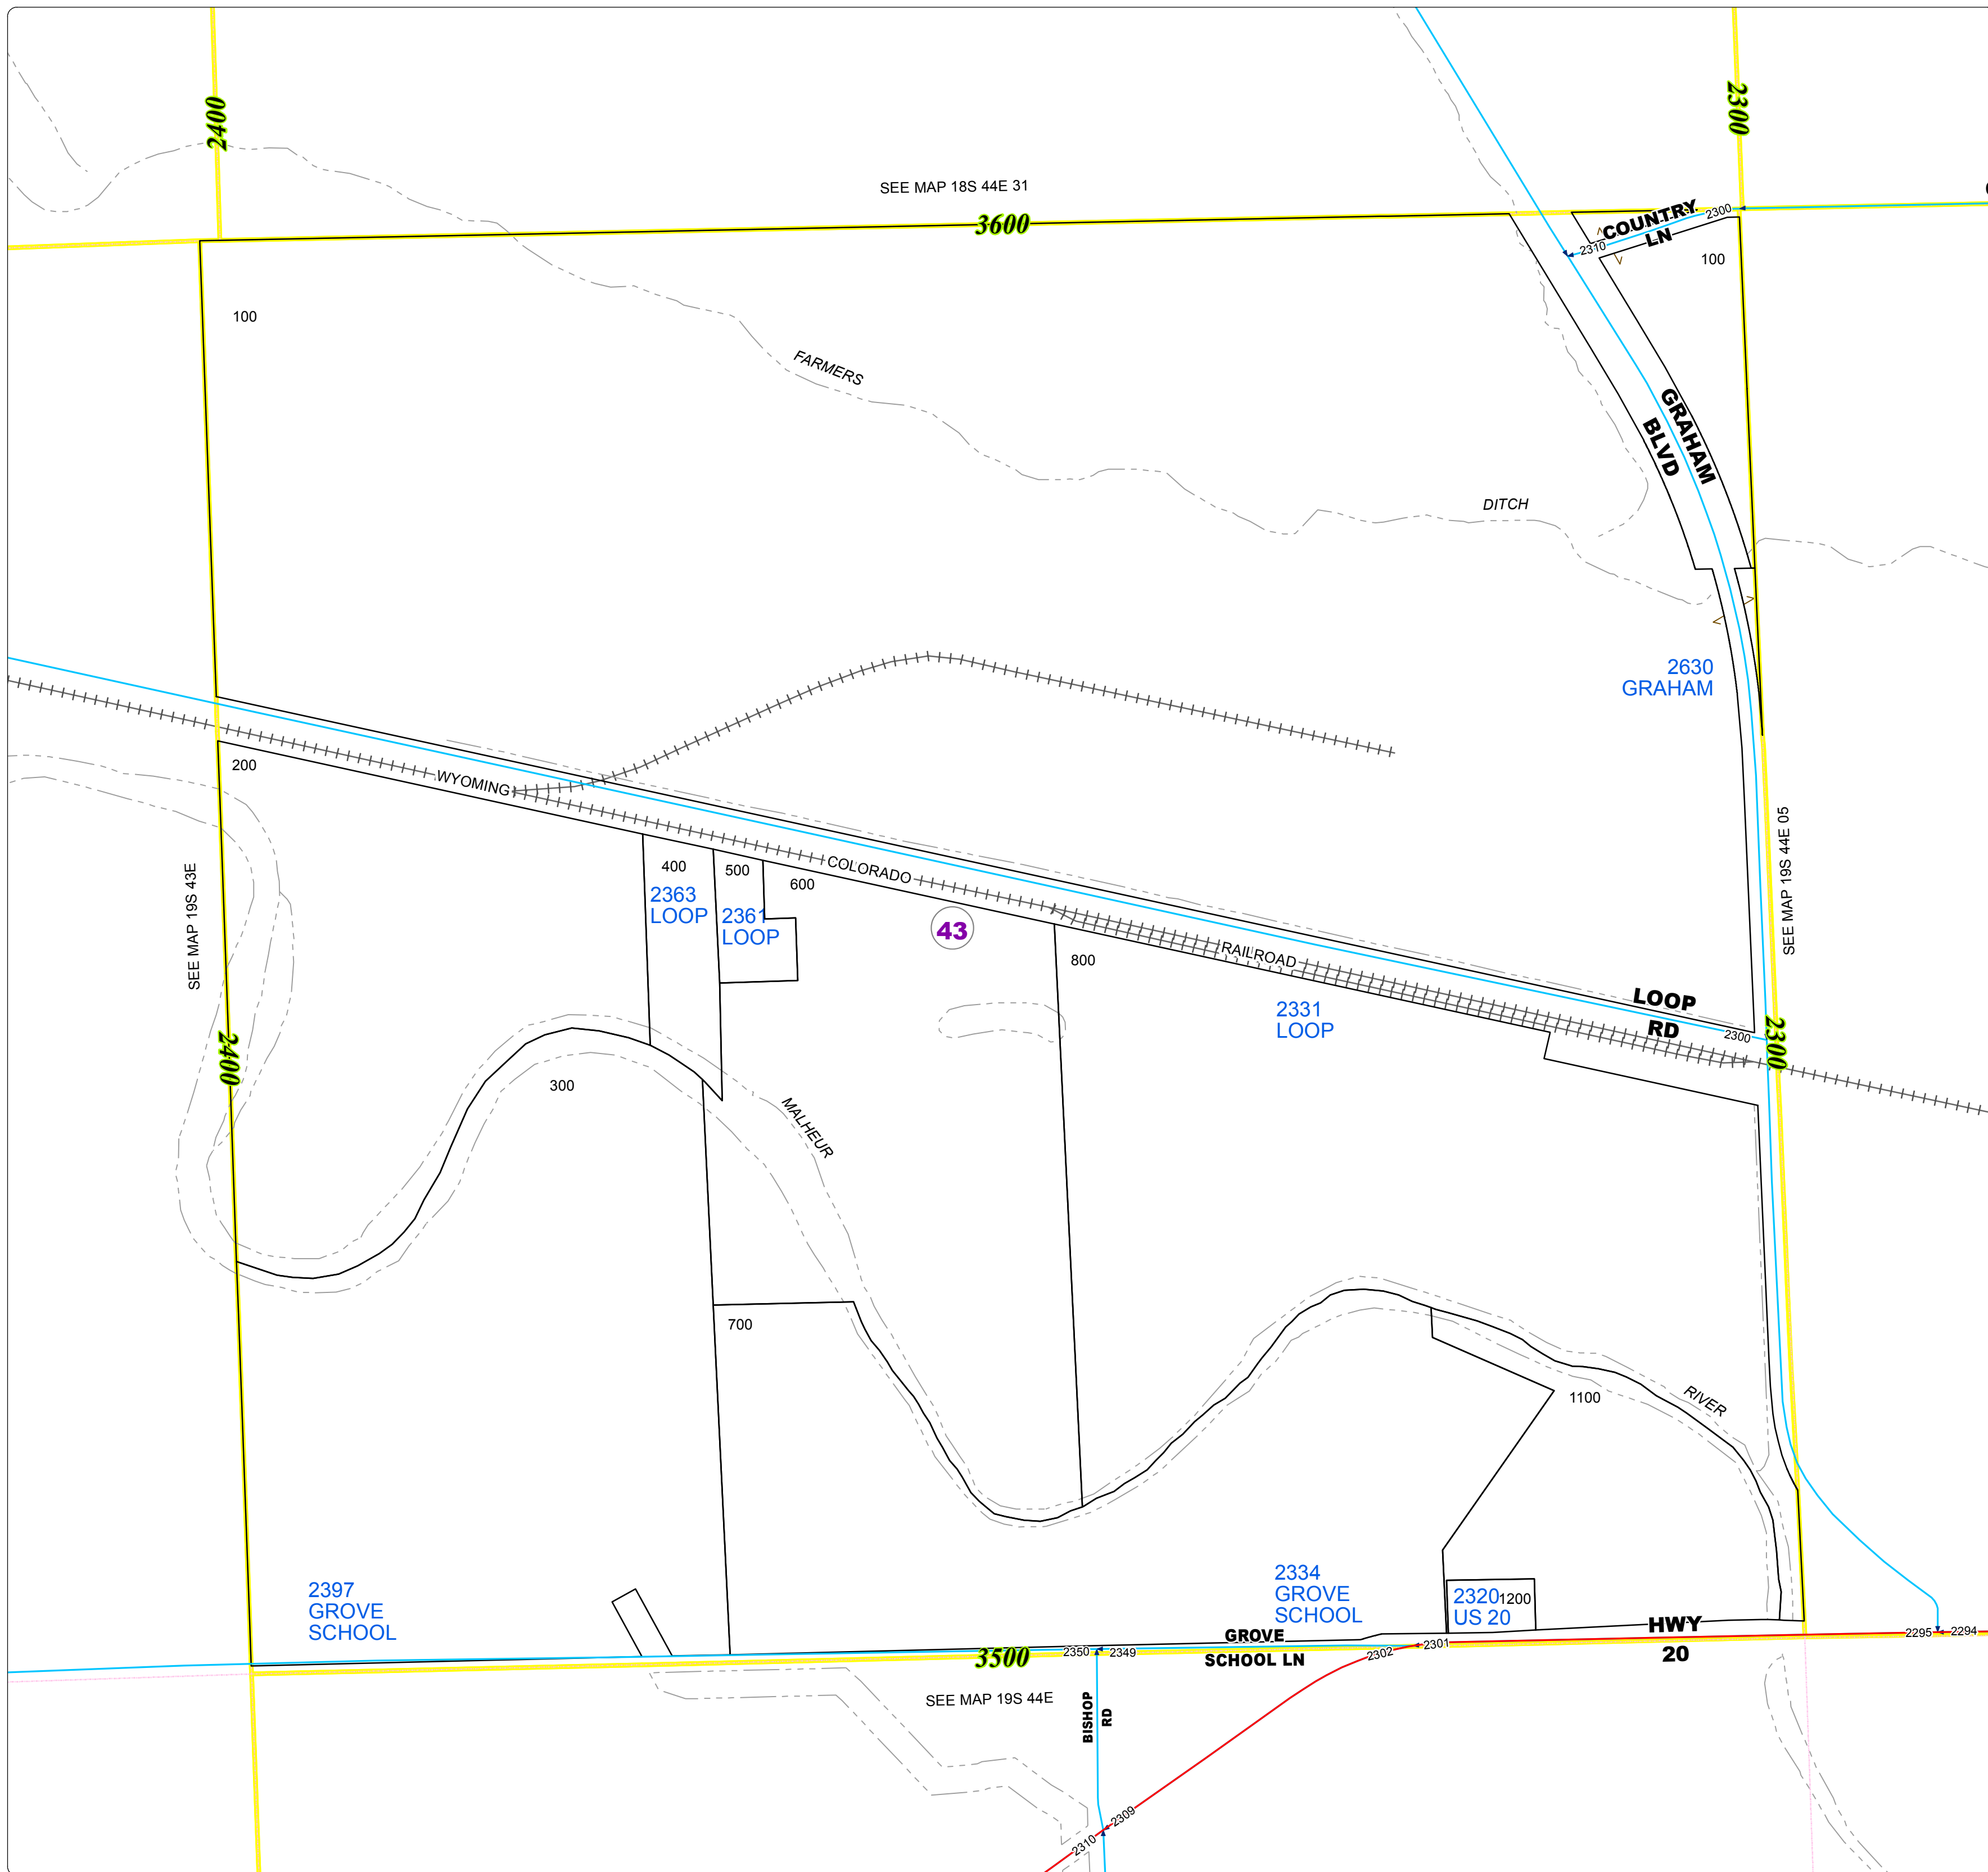

Malheur County Address Map

- Legend**
-  MapNumberBoundary
 - TAX CODE AREA**
 -  43 - Vale Rural-Willowcreek

DISCLAIMER
This information is not intended for use as an address locator and it should be noted that not all county address will be found. Parcels containing multiple addresses may only display a single address as recorded in the Assessor's database. This public information should be accepted and used by the recipient with the understanding that the data received from multiple sources was developed and collected for assessment purpose only.

GL2016

19S44E06