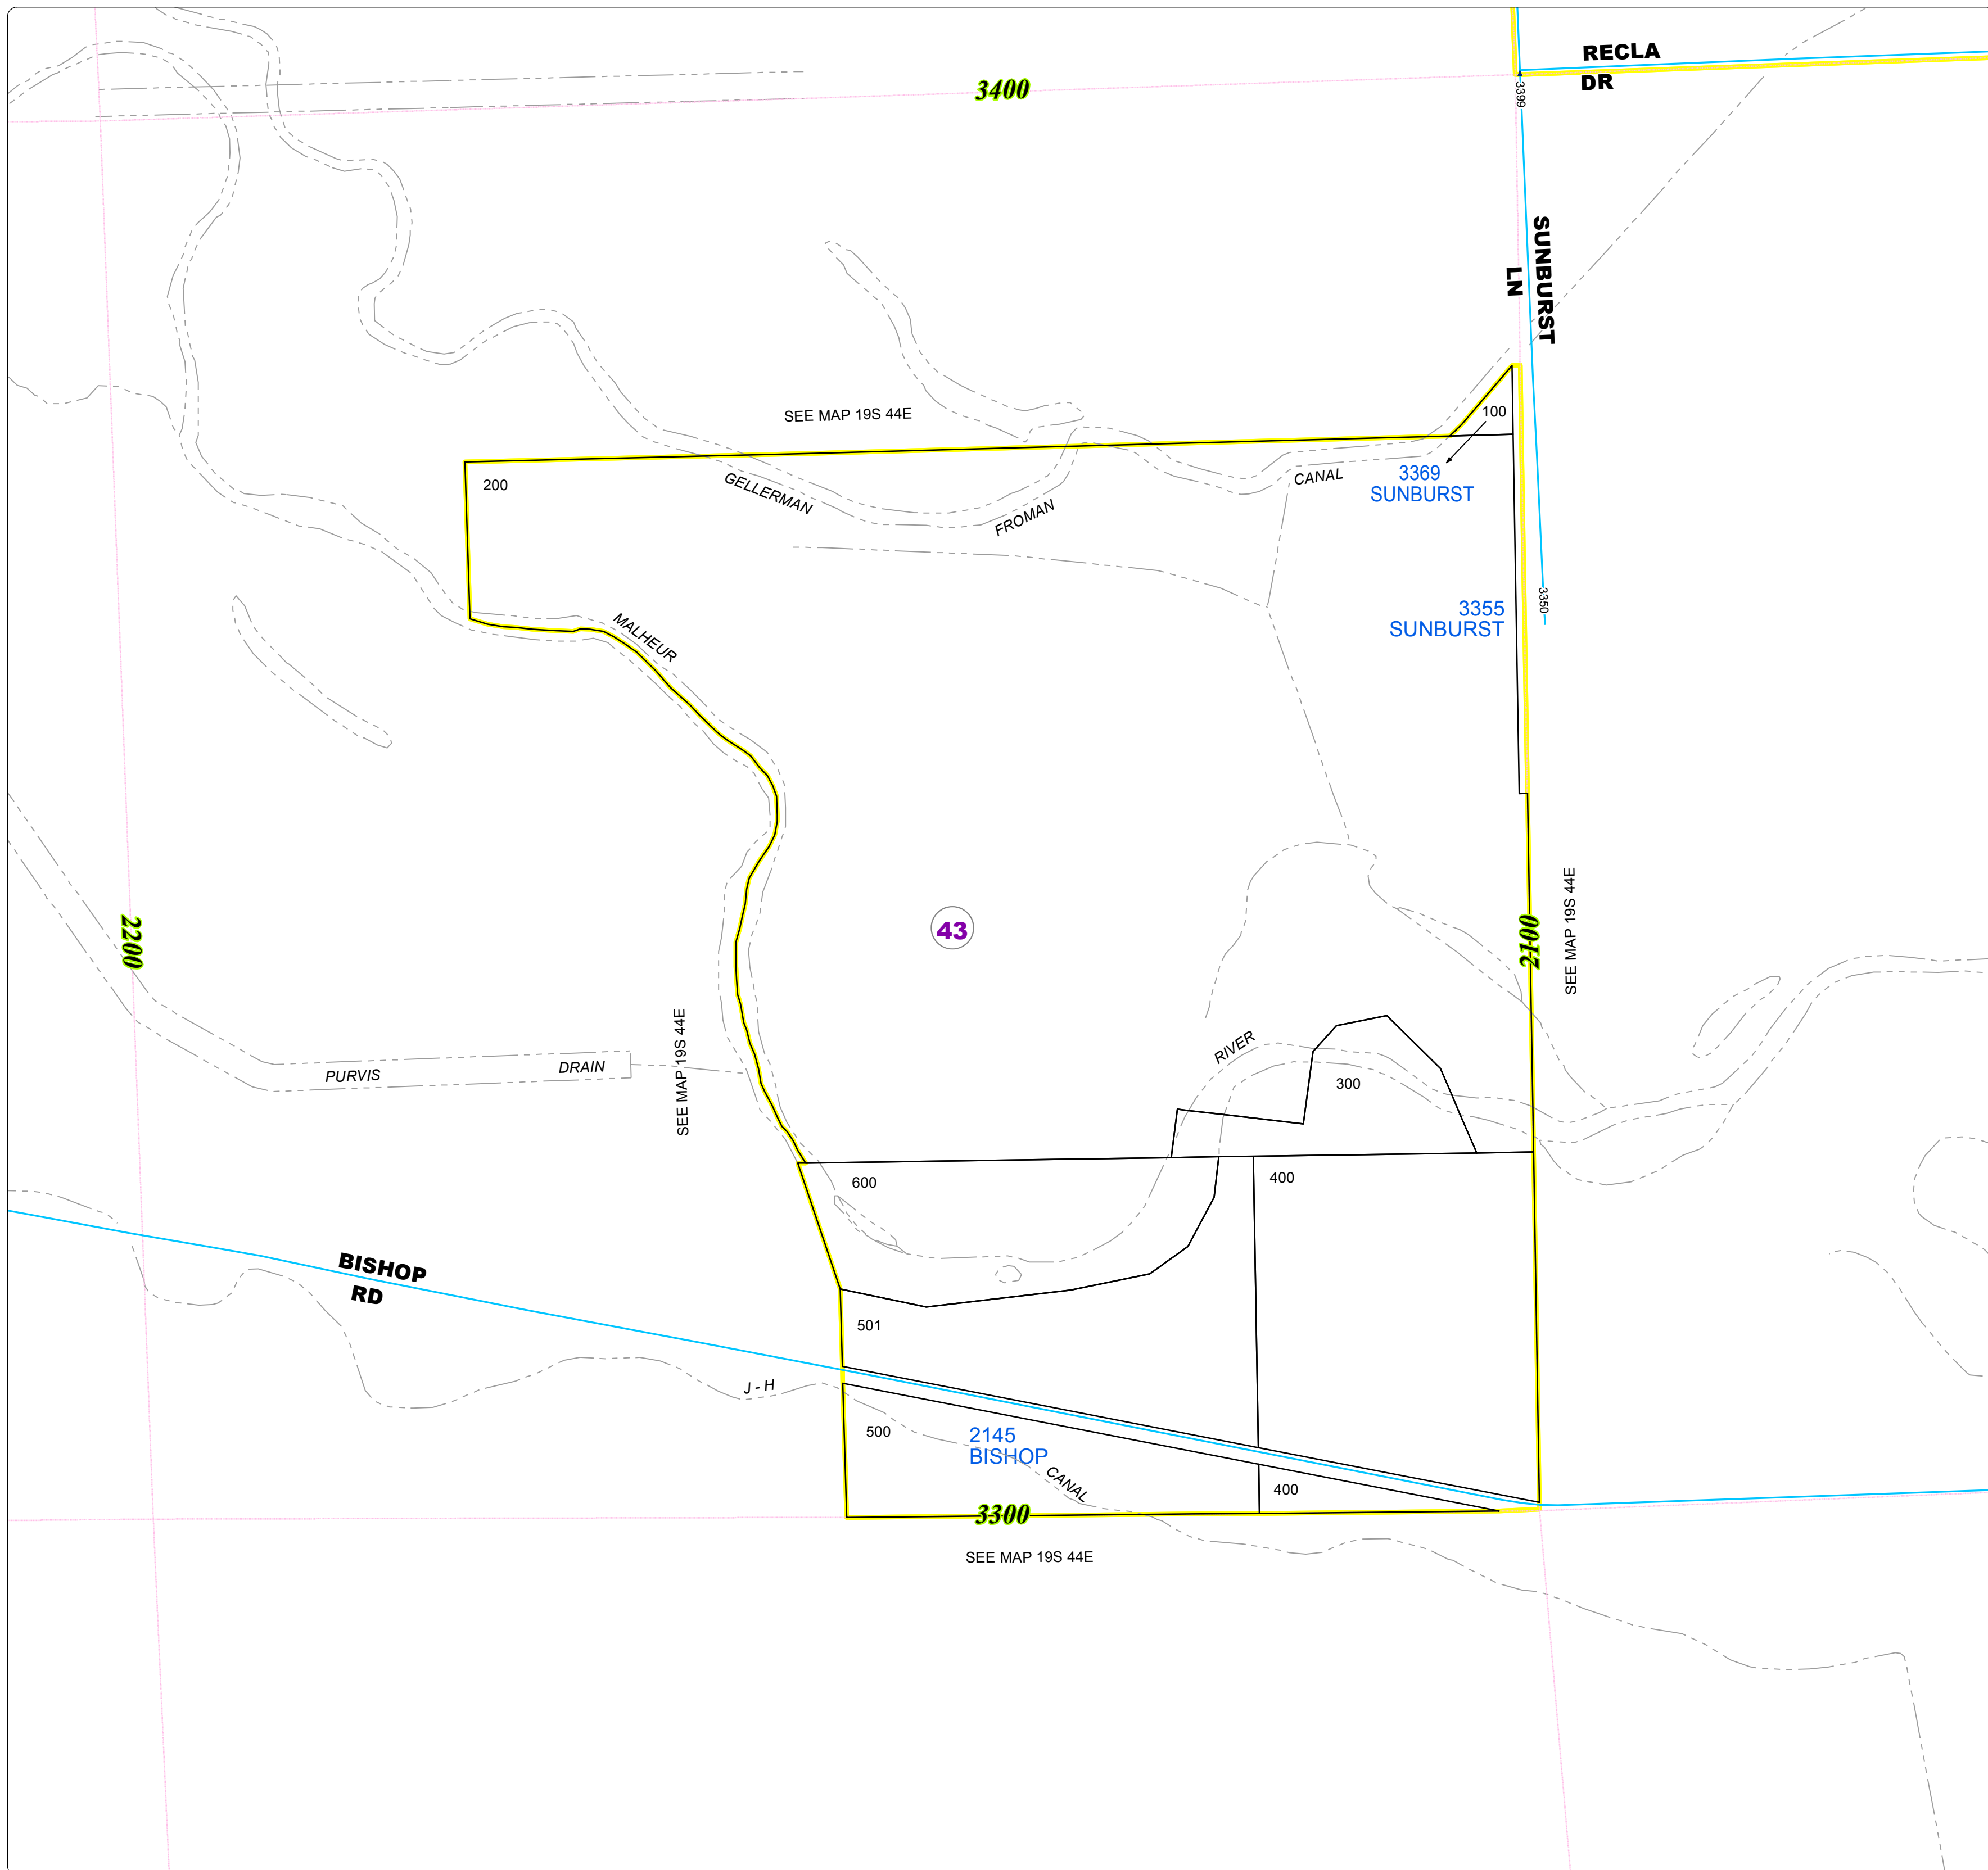

Malheur County
Address Map

- Legend**
- MapNumberBoundary
 - TAX CODE AREA**
 - 43 - Vale Rural-Willowcreek

DISCLAIMER
This information is not intended for use as an address locator and it should be noted that not all county address will be found. Parcels containing multiple addresses may only display a single address as recorded in the Assessor's database. This public information should be accepted and used by the recipient with the understanding that the data received from multiple sources was developed and collected for **assessment purpose only**.

GL2016

19S44E16