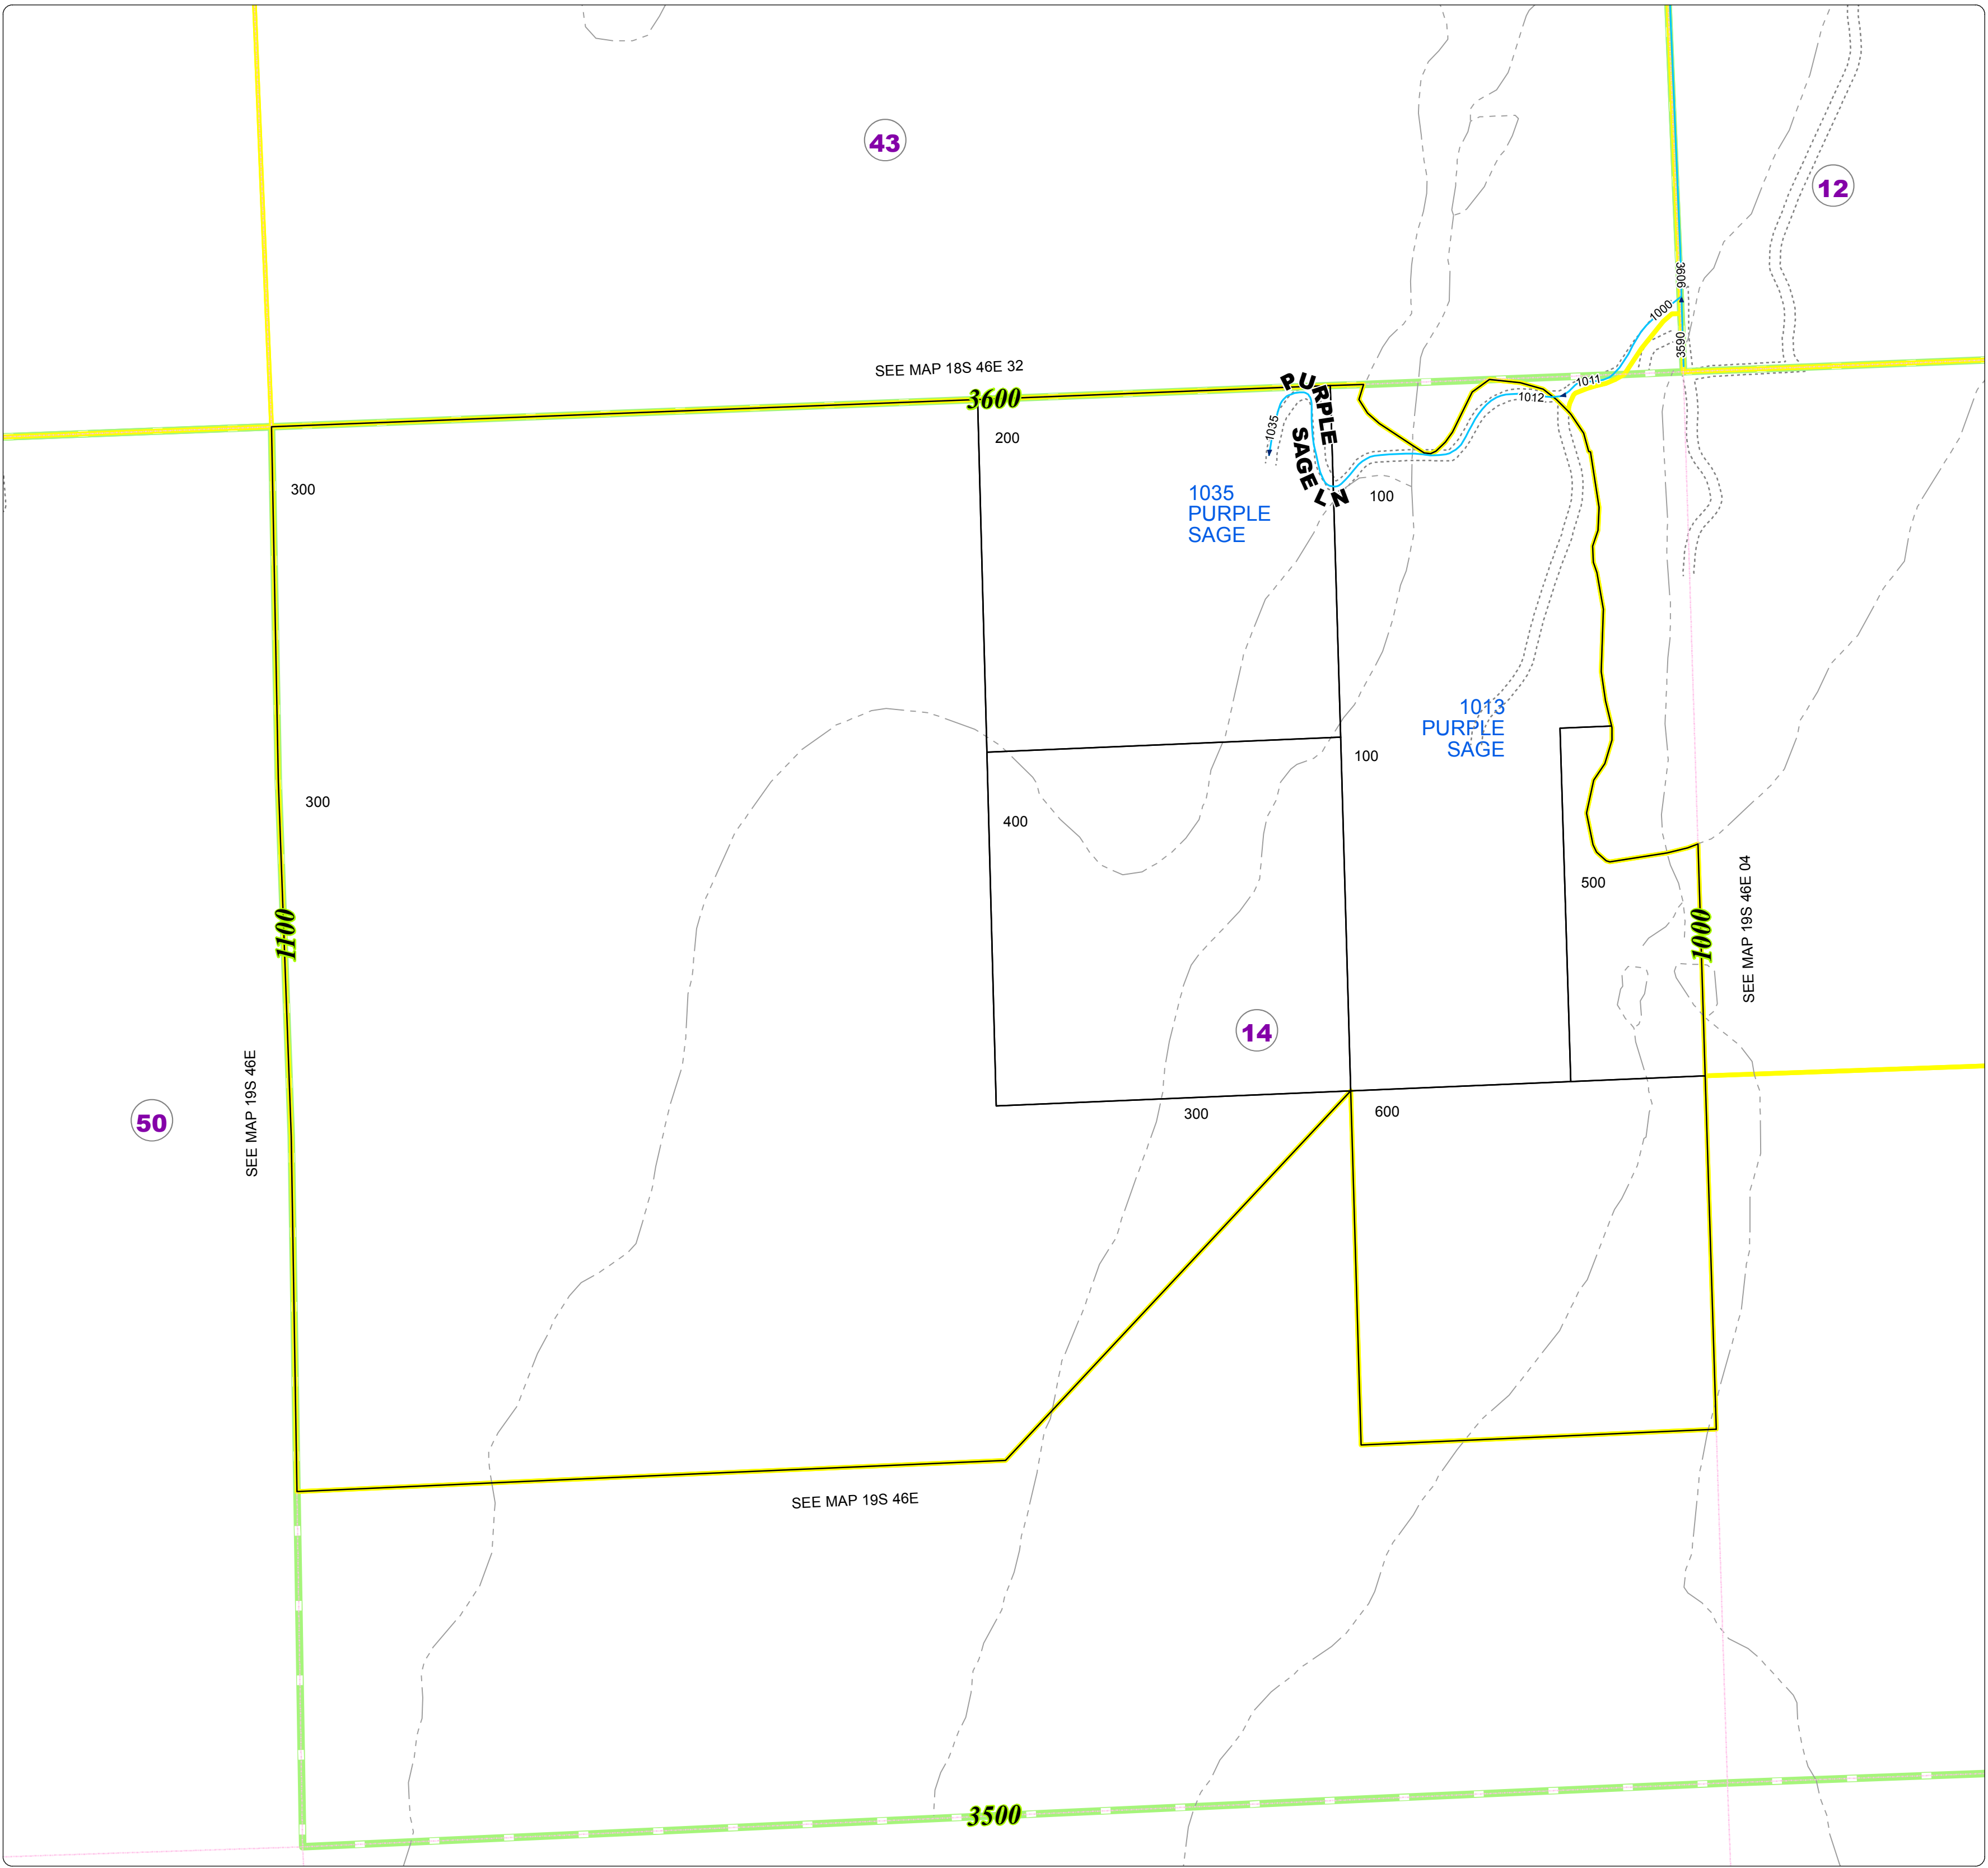

Malheur County Address Map

- Legend**
- MapNumberBoundary
 - TAX CODE AREA**
 - 12 - Payette Junction
 - 43 - Vale Rural-Willowcreek
 - 50 - Pioneer Nursing Home

DISCLAIMER
This information is not intended for use as an address locator and it should be noted that not all county address will be found. Parcels containing multiple addresses may only display a single address as recorded in the Assessor's database. This public information should be accepted and used by the recipient with the understanding that the data received from multiple sources was developed and collected for assessment purpose only.

GL2016

19S46E05