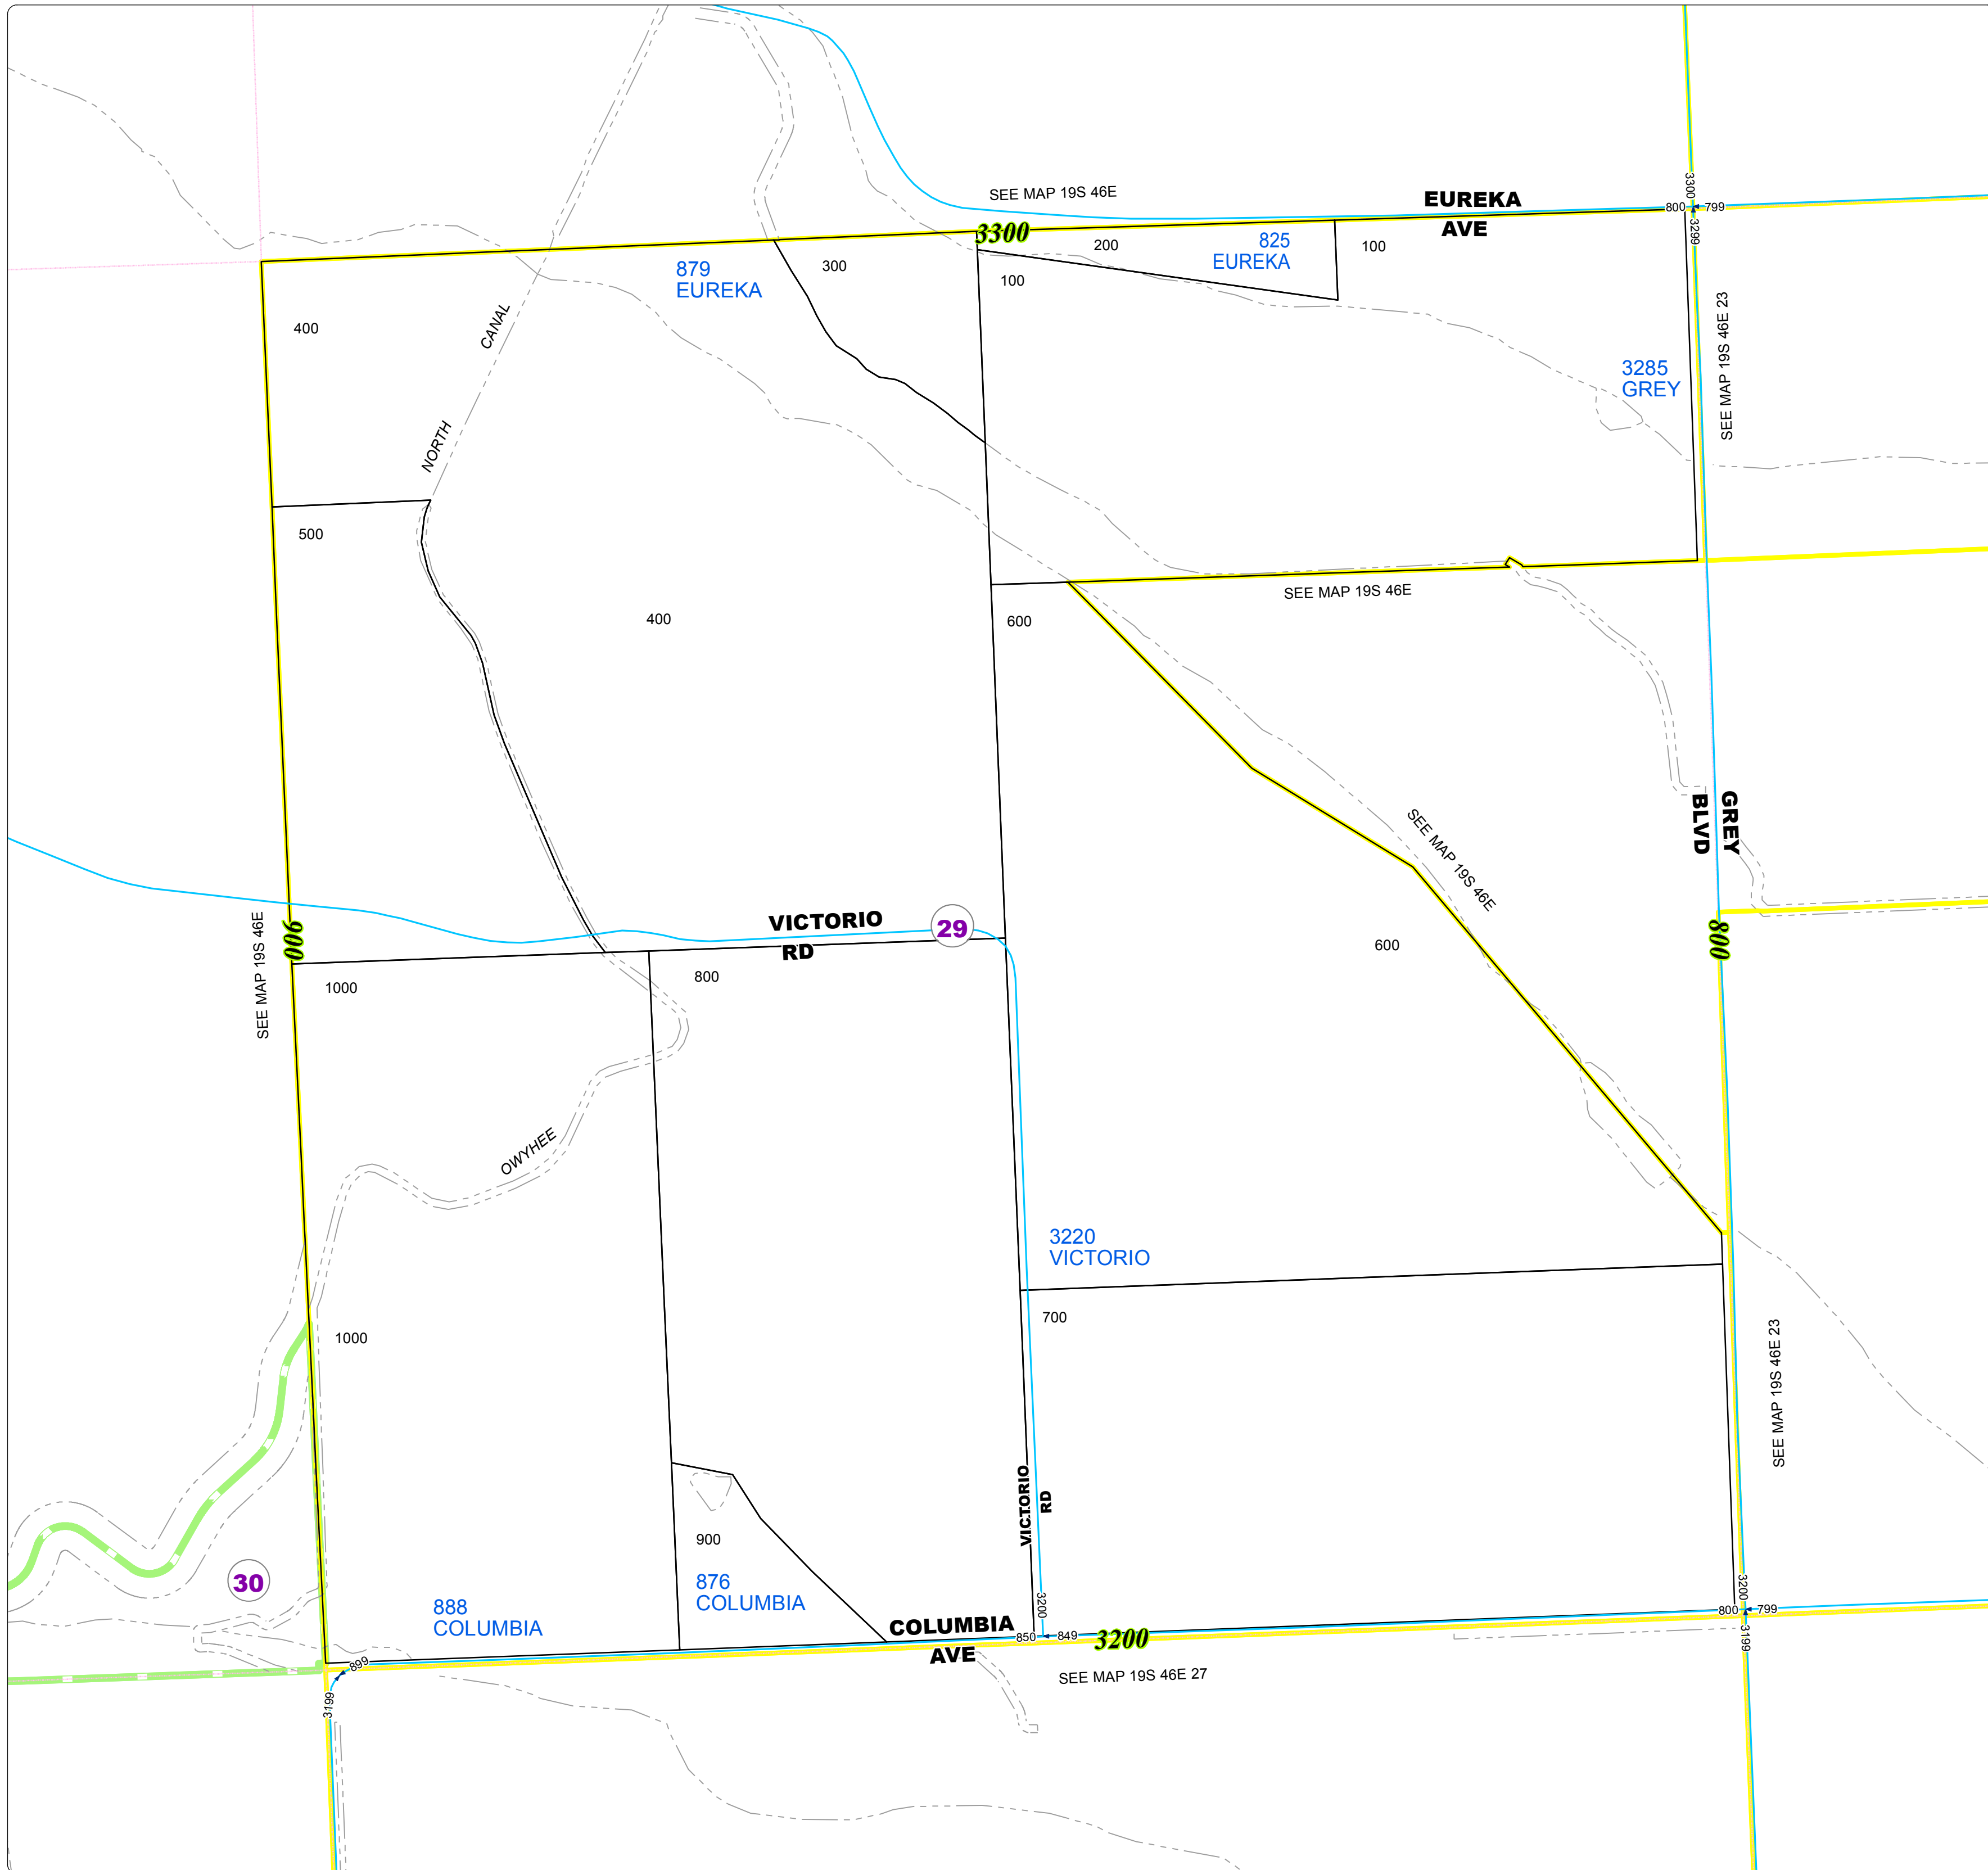

Malheur County Address Map

- Legend**
- MapNumberBoundary
 - TAX CODE**
 - 29 - Nyssa-Rural
 - 30 - West of Nyssa Range

DISCLAIMER
 This information is not intended for use as an address locator and it should be noted that not all county address will be found. Parcels containing multiple addresses may only display a single address as recorded in the Assessor's database. This public information should be accepted and used by the recipient with the understanding that the data received from multiple sources was developed and collected for assessment purpose only.

GL2016

19S46E22