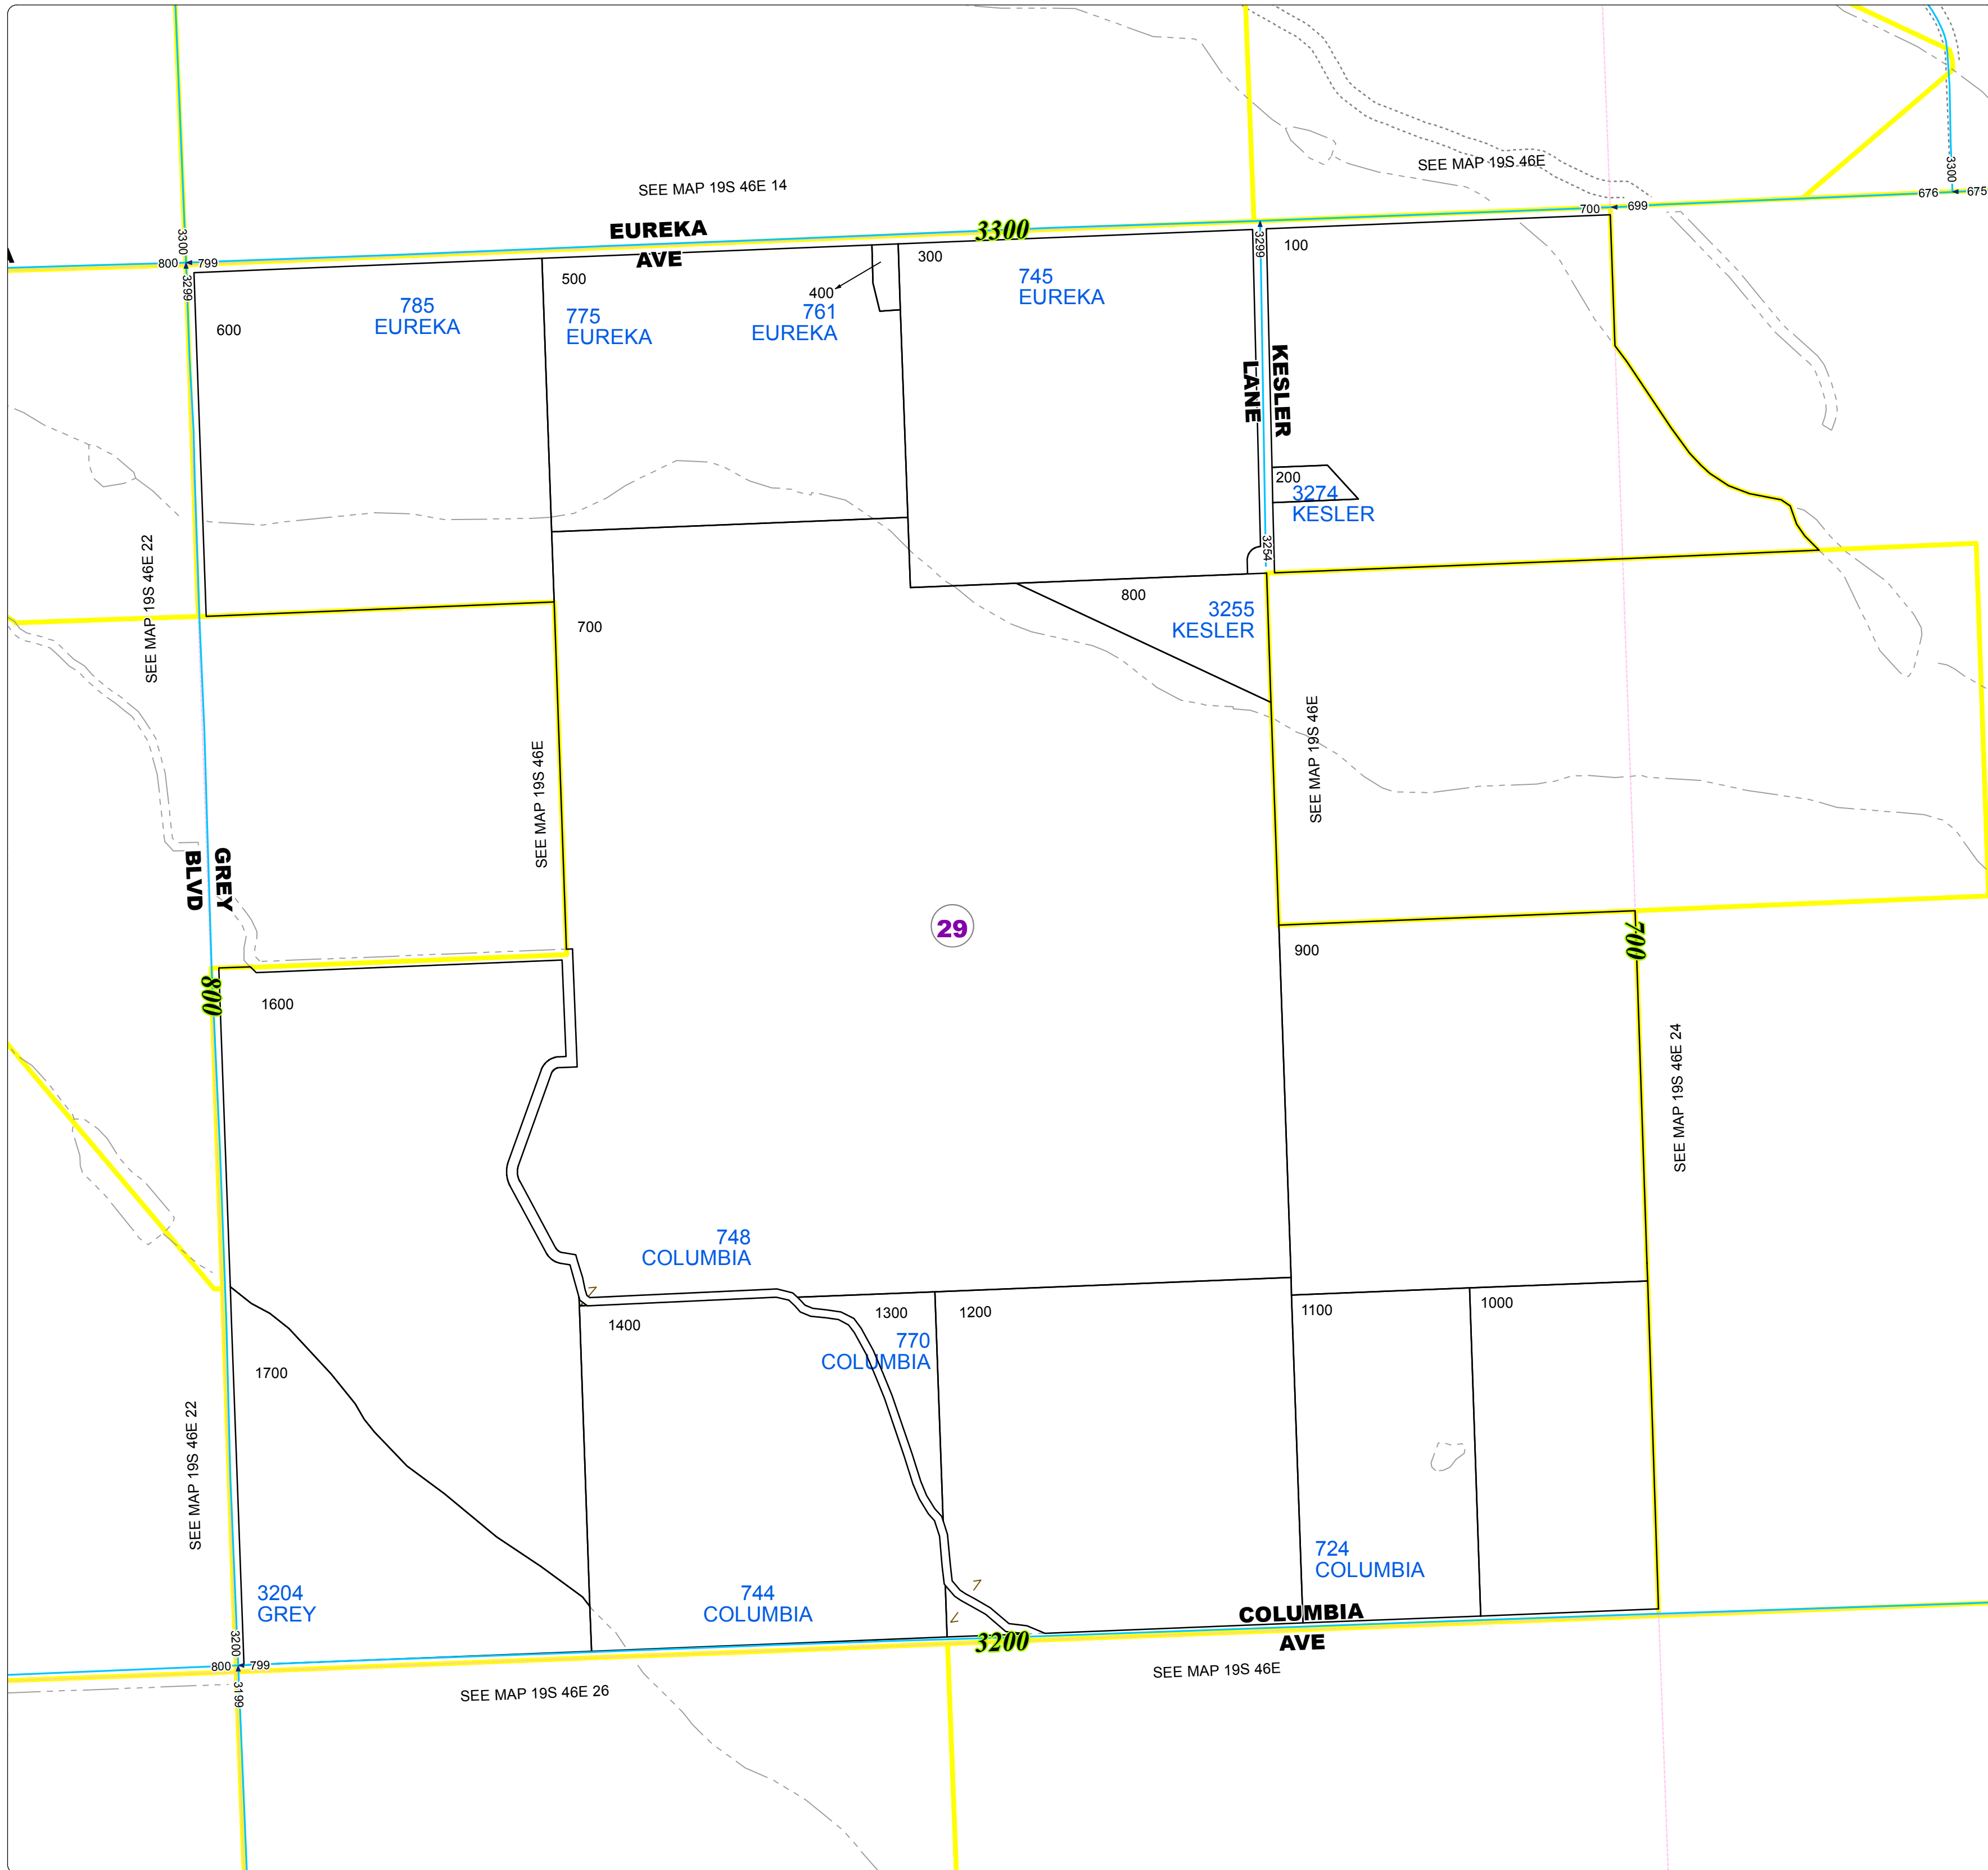

Malheur County Address Map

- Legend
- MapNumberBoundary
 - TAX CODE AREA
 - 29 - Nyssa-Rural

DISCLAIMER
This information is not intended for use as an address locator and it should be noted that not all county address will be found. Parcels containing multiple addresses may only display a single address as recorded in the Assessor's database. This public information should be accepted and used by the recipient with the understanding that the data received from multiple sources was developed and collected for assessment purpose only.

GL2016

19S46E23