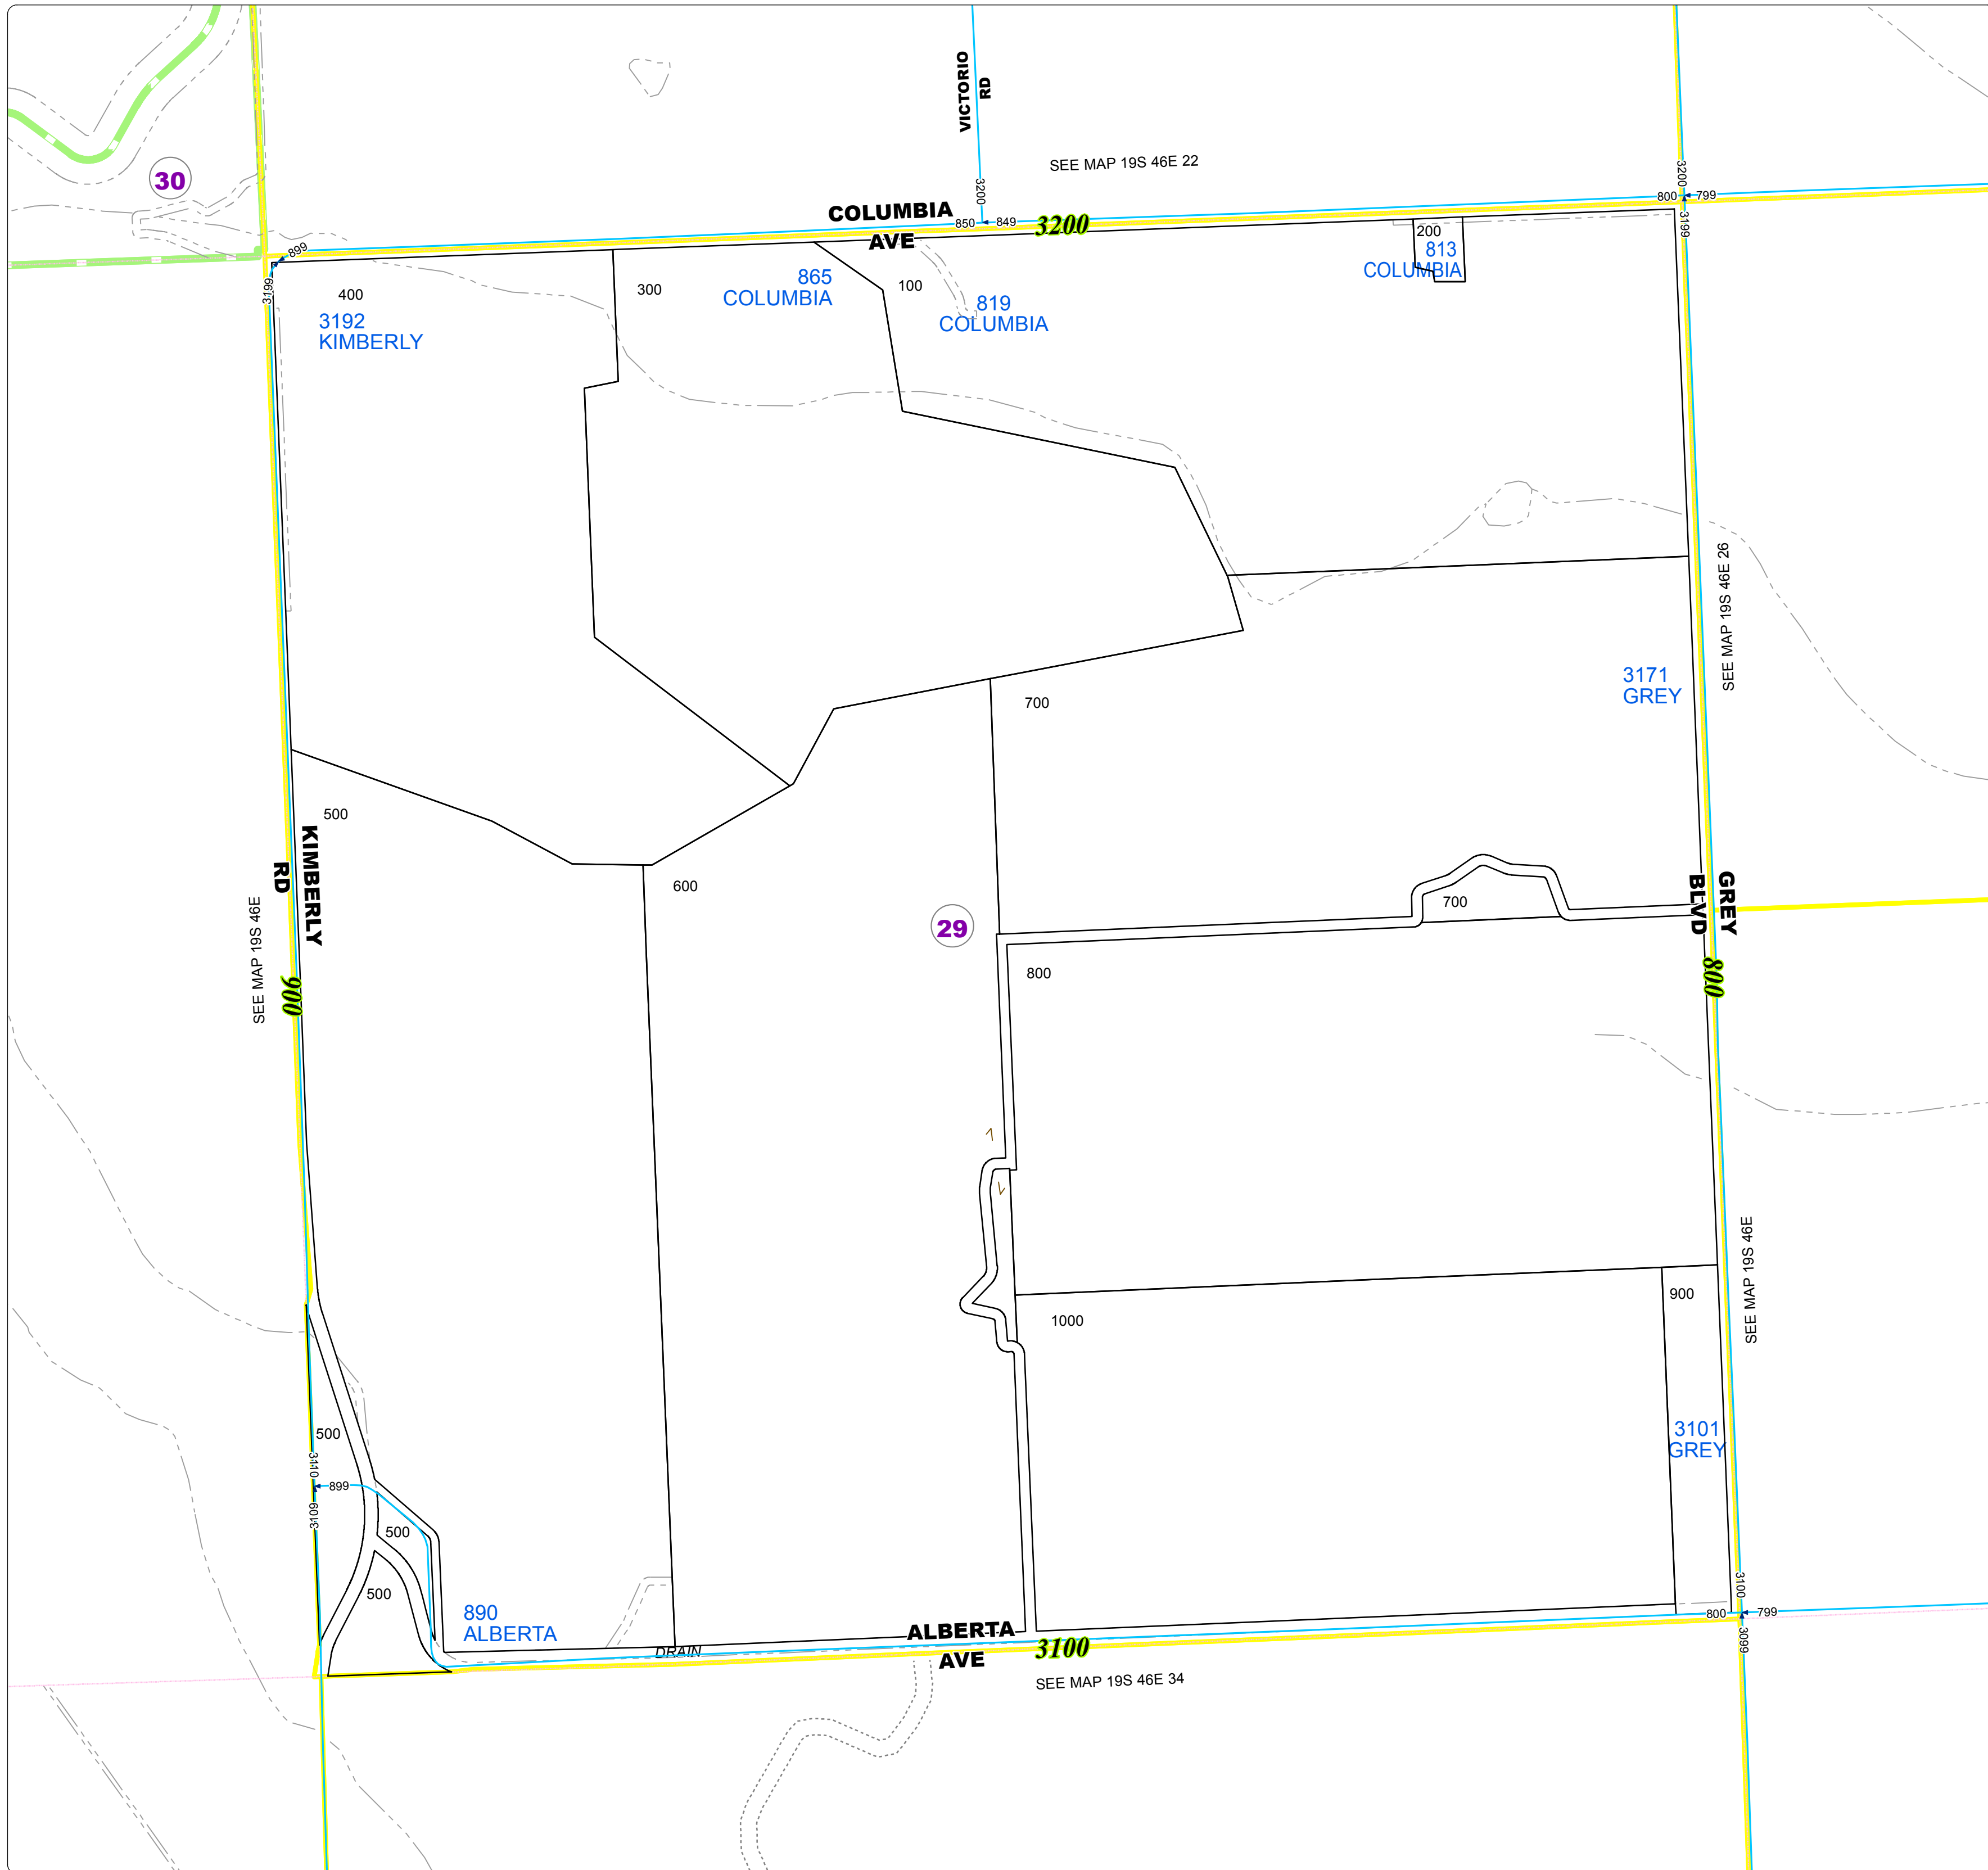

Malheur County Address Map

- Legend**
- MapNumberBoundary
 - TAX CODE**
 - 29 - Nyssa-Rural
 - 30 - West of Nyssa Range

DISCLAIMER
 This information is not intended for use as an address locator and it should be noted that not all county address will be found. Parcels containing multiple addresses may only display a single address as recorded in the Assessor's database. This public information should be accepted and used by the recipient with the understanding that the data received from multiple sources was developed and collected for assessment purpose only.

GL2016

19S46E27